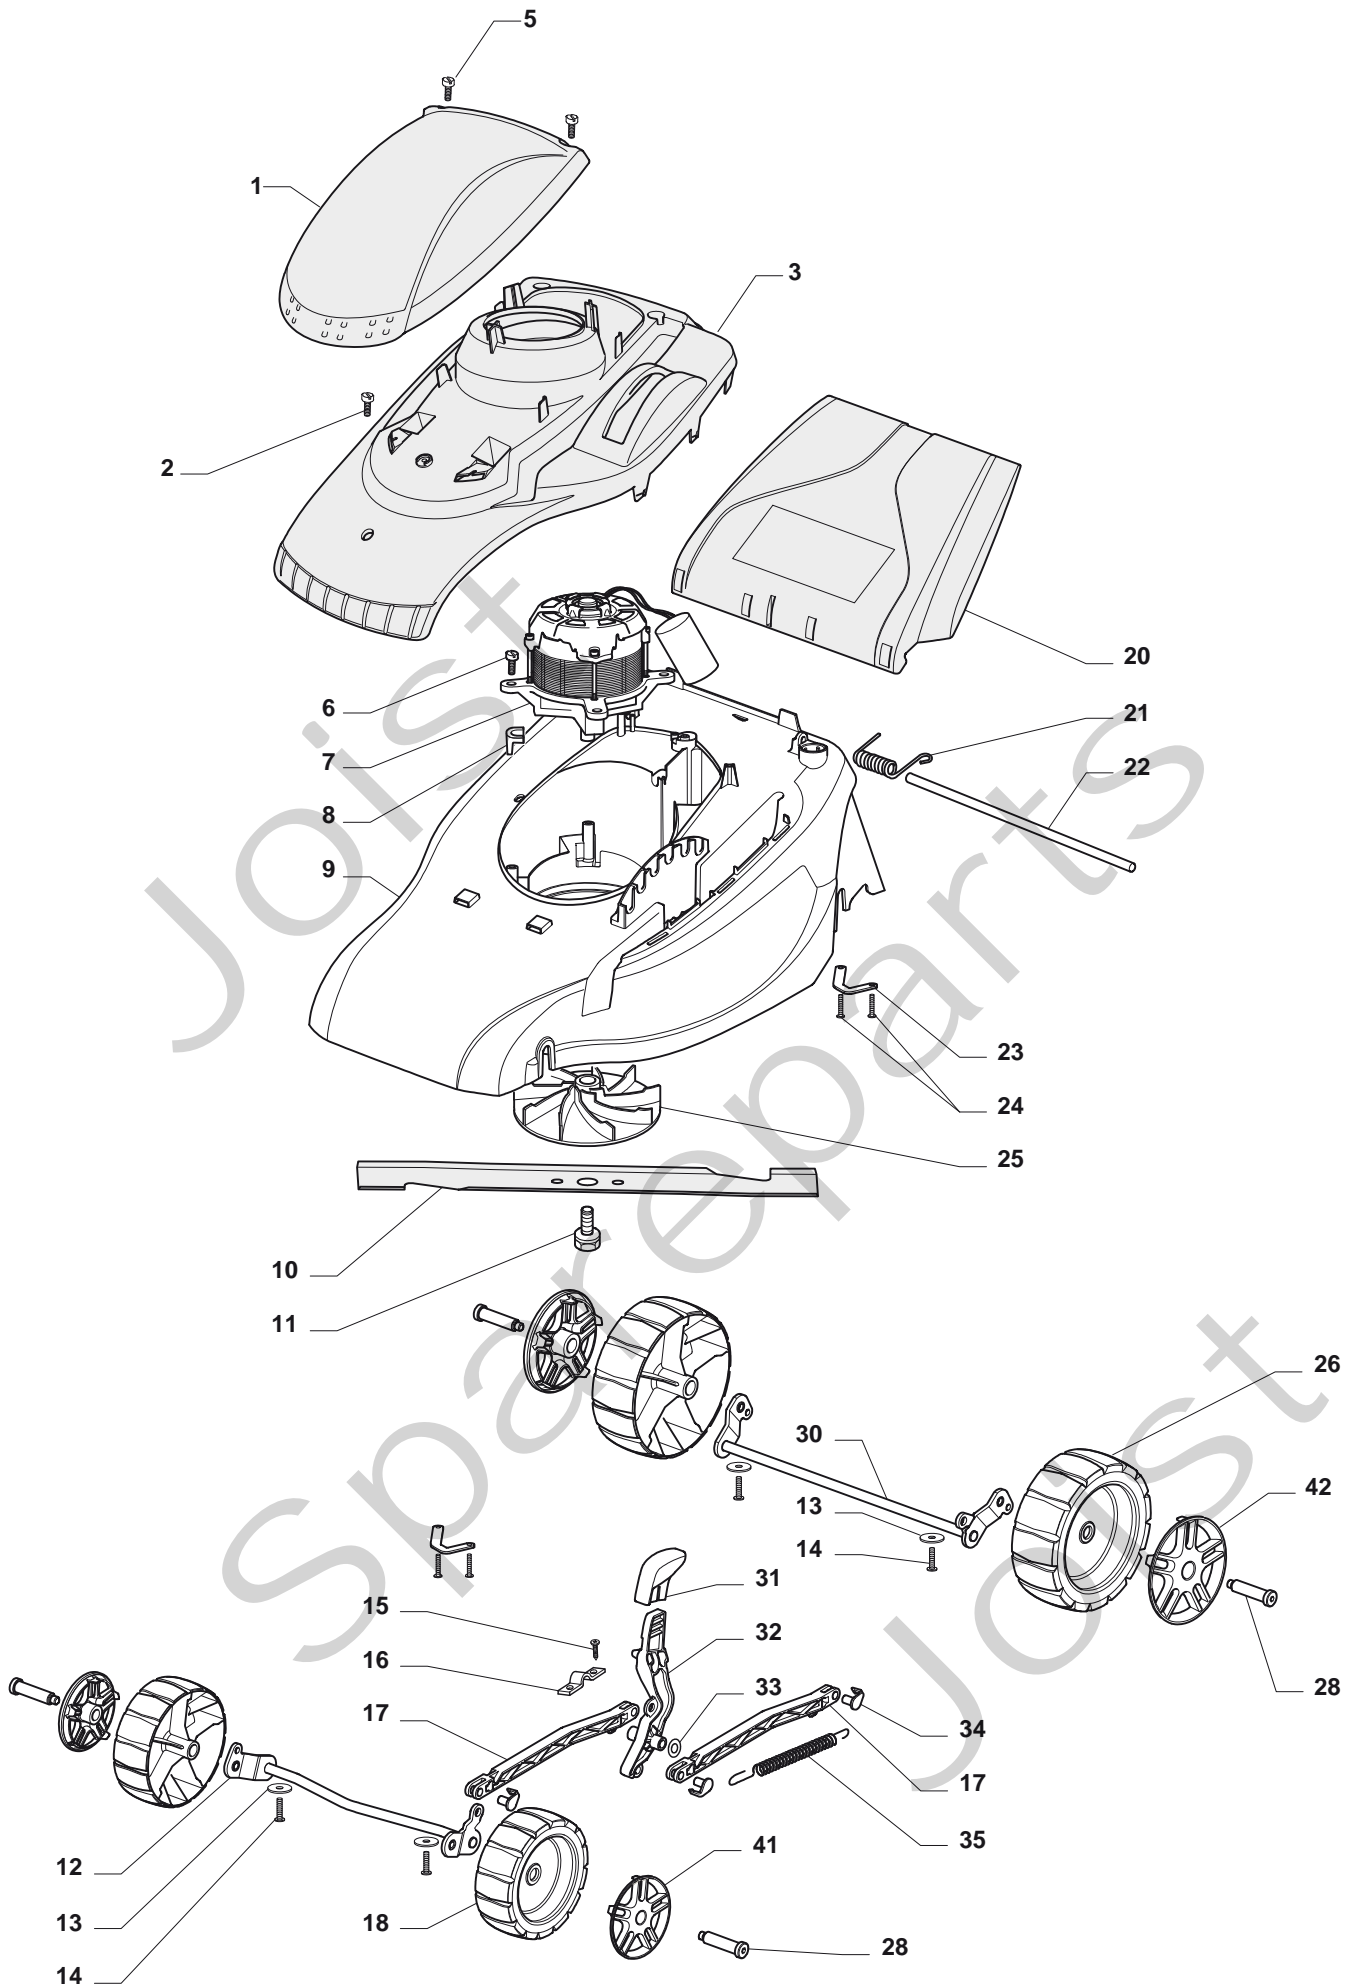

Genuine Spare Parts

www.stiga.com

TURBO 39 EL Model Year 2011

- Use GLOBAL GARDEN PRODUCT Genuine Spare Parts specified in the parts list for repair and/or replacement.
- The contents described in the parts list may change due to improvement.
- The drawings of the spare parts are only indicative and might not represent the part in question exactly.
- The indications "right" - "left" - "front" - "rear" refer to the position of the operator when using the machine.
- When placing orders of parts for repair and/or replacement, make sure that the illustrated parts list is the one applying to the machine's year of manufacture, as shown on the identification plate attached to the machine.

TURBO 39 EL

TURBO 39 EL

Pos. Fig.	Antal Quantity	Art No Part No	Benämning	Description	Anmärkning Notes
1	1	322055129/0	Kåpa-gul	Cover, Yellow	
2	1	12728124/0	Skruv	Screw	
3	1	322785254/0	Huvstöd	Grey Support, Cover	
5	2	12728701/0	Skruv	Screw	
6	4	12735410/0	Skruv	Screw	
7	1	118563661/0	Elmotor	Motor	
8	4	22167700/0	Distans	Spacer	
9	1	322066722/0	Chassi-gul	Deck Yellow	
10	1	81004142/0	Kniv	Blade Standard	
11	1	381004352/1	Skruv	Screw	
12	1	381002855/0	Hjulaxel-fram	Axle, Front Wheels	
13	4	12523050/0	Bricka	Washer (Hydro)	
14	4	112728705/0	Skruv	Screw	
15	2	12728701/0	Skruv	Screw	
16	1	25547049/0	Plåt	Plate	
17	2	322869669/0	Höjdinställn.stång	Tie Rod	
18	2	322686094/0	Hjul Ø 130	Wheel Ø 130	
20	1	322600174/0	Lucka grå	Stone-Guard, Grey	
21	1	22450250/0	Fjäder	Spring	
22	1	22512601/0	Stift	Pin	
23	1	322545175/0	Plåt	Plate	
24	2	12728701/0	Skruv	Screw	
25	1	322465602/1	Fläkt	Hub Fan	
26	2	322686095/0	Hjul Ø 160	Wheel Ø 160	
28	4	22524337/0	Stift	Pin	
30	1	381002857/0	Hjulaxel-bakre	Axle, Rear Wheels	
31	1	322399827/0	Knopp	Knob	
32	1	322321528/0	Höjdinställningsspak	Lever, Height Adjustment	
33	1	112520033/0	Bricka	Washer	
34	4	22524338/0	Stift	Pin	
35	2	122450425/0	Fjäder	Spring	
41	2	322110561/0	Navkapsel-grå	Hub Cap Grey	
42	2	322110562/0	Navkapsel-grå	Hub Cap Grey	