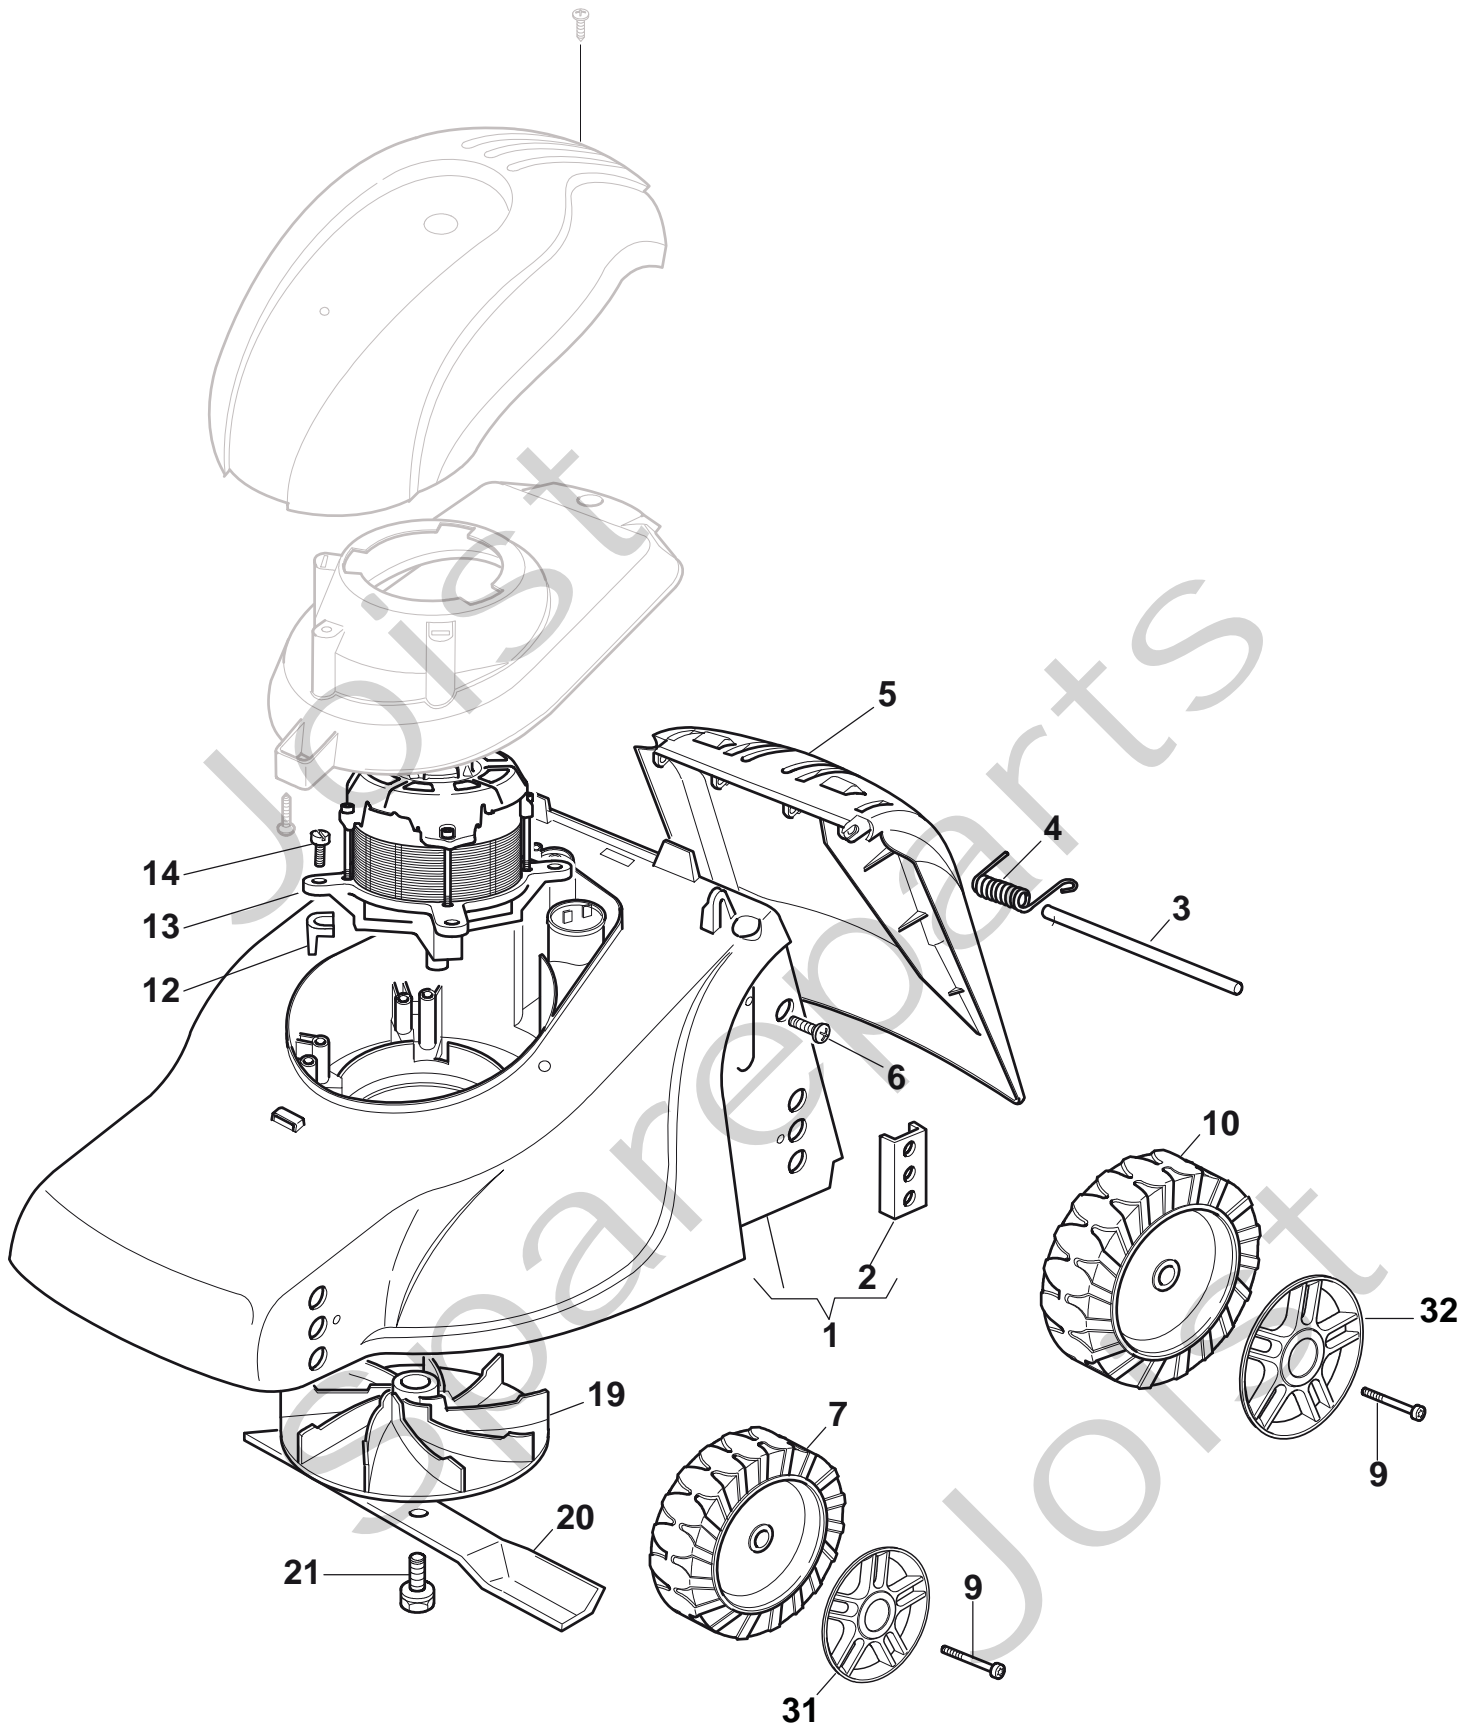

## TURBO 35 EL Model Year 2011

- Use GLOBAL GARDEN PRODUCT Genuine Spare Parts specified in the parts list for repair and/or replacement.
- The contents described in the parts list may change due to improvement.
- The drawings of the spare parts are only indicative and might not represent the part in question exactly.
- The indications "right" - "left" - "front" - "rear" refer to the position of the operator when using the machine.
- When placing orders of parts for repair and/or replacement, make sure that the illustrated parts list is the one applying to the machine's year of manufacture, as shown on the identification plate attached to the machine.

## TURBO 35 EL

## TURBO 35 EL

Pos. Fig.	Antal Quantity	Art No Part No	Benämning	Description	Anmärkning Notes
1	1	81001560/0	Chassi-röd	Deck Red	
2	4	22785087/1	Hjulahållare	Support, Wheels	
3	1	22512530/0	Stift	Pin	
4	1	22450250/0	Fjäder	Spring	
5	1	22600055/1	Lucka	Stone-Guard	
6	2	12728450/0	Skruv	Screw	
7	2	22686083/0	Hjul Ø 130	Wheel Ø 130	
8	2	322110561/0	Navkapsel-grå	Hub Cap Grey	
9	4	22524337/0	Stift	Pin	
10	2	22686085/0	Hjul Ø 160	Wheel Ø 160	
11	2	322110562/0	Navkapsel-grå	Hub Cap Grey	
12	4	22167700/0	Distans	Spacer	
13	1	118563658/0	Elmotor	Motor	
14	4	12735410/0	Skruv	Screw	
19	1	322465602/1	Fläkt	Hub Fan	
20	1	81004141/0	Kniv	Blade Standard	
21	1	381004352/1	Skruv	Screw	

**TURBO 35 EL**