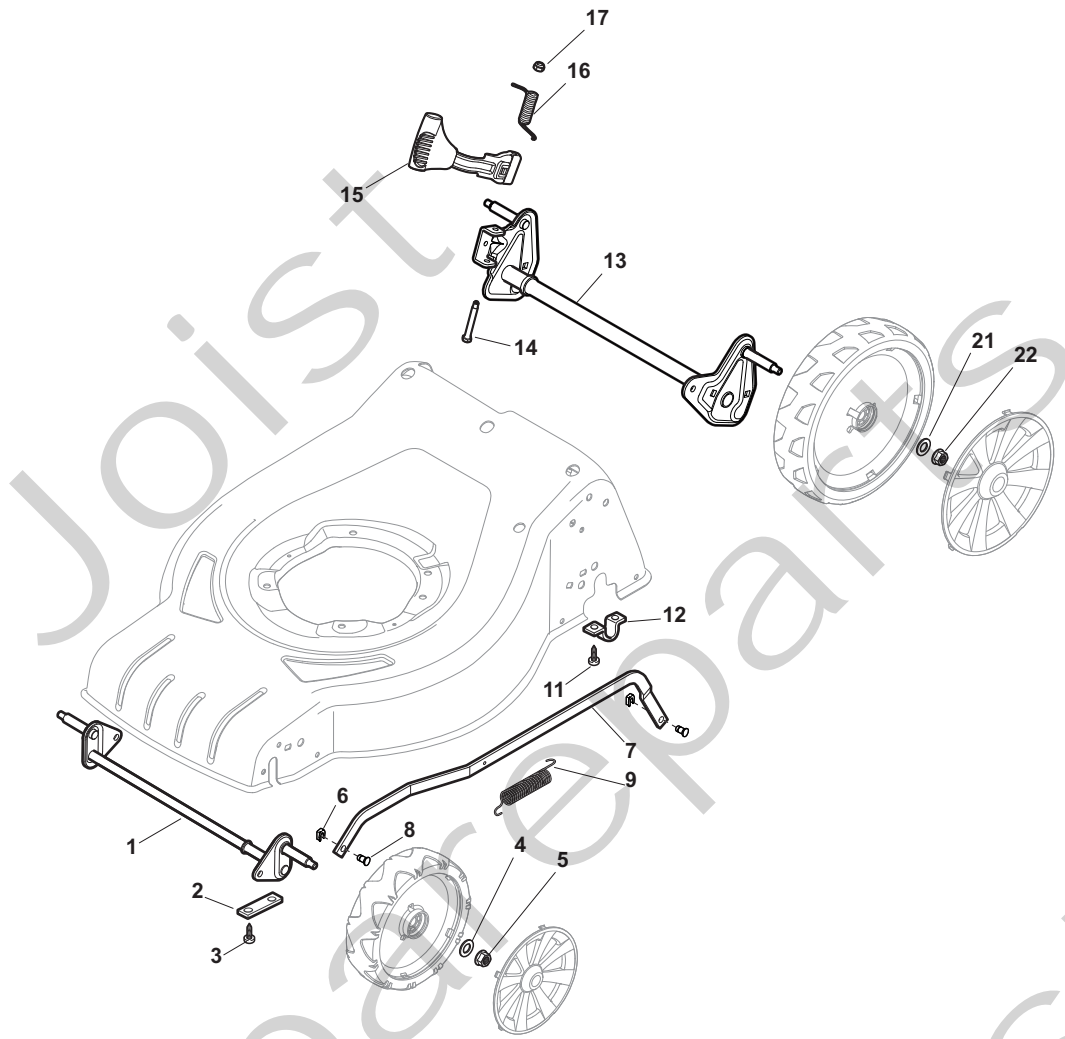

Genuine Spare Parts

www.stiga.com

COMBI 48 Model Year 2012

- Use GLOBAL GARDEN PRODUCT Genuine Spare Parts specified in the parts list for repair and/or replacement.
- The contents described in the parts list may change due to improvement.
- The drawings of the spare parts are only indicative and might not represent the part in question exactly.
- The indications "right" - "left" - "front" - "rear" refer to the position of the operator when using the machine.
- When placing orders of parts for repair and/or replacement, make sure that the illustrated parts list is the one applying to the machine's year of manufacture, as shown on the identification plate attached to the machine.

Joist
Spareparts
Joist

Position	Part No.	Q.Ty	Description
1	381302821/0	1	Axle, Front Wheels
2	22545142/0	2	Plate
3	112728698/0	4	Screw
4	12521350/0	2	Washer
5	12155000/0	2	Nut
6	112436051/0	2	Plate
7	322869673/0	1	Rod, Height Adjustment
8	122519820/0	2	Pin
9	122446193/0	1	Spring
11	112728698/0	4	Screw
12	22545152/0	2	Plate
13	381302815/0	1	Axle, Rear Wheels
14	122534131/0	1	Pin
15	381003357/0	1	Lever, Height Adjustment
16	122446192/0	1	Spring
17	12154510/0	1	Nut
21	12521350/0	2	Washer
22	12155000/0	2	Nut

Position	Part No.	Q.Ty	Description
1	381007450/0	2	Wheel Ø 180
2	19216035/0	4	Bearing
3	322110638/0	2	Hub Cap Grey
5	381007456/0	2	Wheel Ø 240
6	19216035/0	4	Bearing
9	322110639/0	2	Hub Cap Grey

Joist
Spareparts
Joist

Position	Part No.	Q.Ty	Description
1	381006737/0	1	Handle, Lower Part
2	112819110/0	2	Screw
3	122671651/0	2	Washer
4	22399900/0	2	Knob
5	12293200/0	2	Nut
7	12818900/0	2	Screw
9	22399900/0	2	Knob
10	12293200/0	2	Nut
11	12155000/0	2	Nut
12	12521350/0	2	Washer
13	12369500/0	2	Elastic Washer
15	381008691/0	1	Outfit, Screws
14	12760605/0	2	Screw