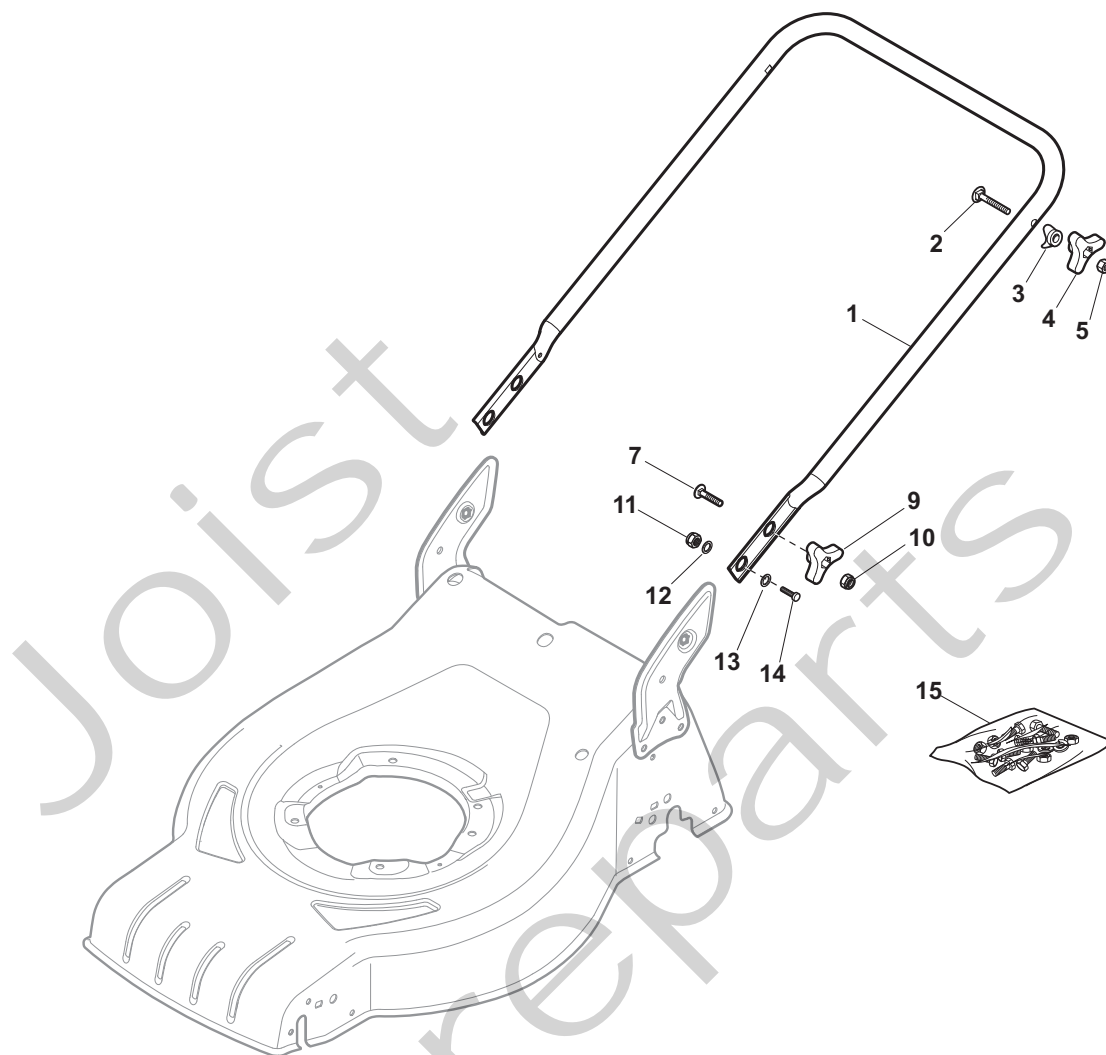

THIS INFORMATION IS NOT INTENDED FOR SALE OR RESALE, AND THIS NOTICE MUST REMAIN ON ALL COPIES.

STIGA®

Position	Part No.	Q.Ty	Description
1	381004024/0	1	Deck Black
2	322108301/0	1	Convogl. Anteriore
3	112728699/0	6	Vite
4	322108302/0	1	Convogl. Posteriore
5	112728699/0	6	Vite
6	322545213/0	2	Piastrina
7	381005139/0	1	Staffa Sx
8	112727801/0	6	Vite
9	381005137/0	1	Staffa Dx
10	322060242/0	1	Carter Cinghia
11	322140239/0	1	Deflettore
12	12728530/0	2	Vite
13	113300215/0	1	Scraper

Joist
Spareparts
Joist

Position	Part No.	Q.Ty	Description
1	381302821/0	1	Axle, Front Wheels
2	22545142/0	2	Plate
3	112728698/0	4	Screw
4	12521350/0	2	Washer
5	12155000/0	2	Nut
6	112436051/0	2	Plate
7	322869673/0	1	Rod, Height Adjustment
8	122519820/0	2	Pin
9	122446193/0	1	Spring
11	112728698/0	4	Screw
12	22545152/0	2	Plate
13	381302815/0	1	Axle, Rear Wheels
14	122534131/0	1	Pin
15	381003357/0	1	Lever, Height Adjustment
16	122446192/0	1	Spring
17	12154510/0	1	Nut
21	12521350/0	2	Washer
22	12155000/0	2	Nut

Position	Part No.	Q.Ty	Description
1	381007450/0	2	Wheel Ø 180
2	19216035/0	4	Bearing
3	322110638/0	2	Hub Cap Grey
5	381007456/0	2	Wheel Ø 240
6	19216035/0	4	Bearing
9	322110639/0	2	Hub Cap Grey

Joist
Spareparts
Joist

Position	Part No.	Q.Ty	Description
1	381006737/0	1	Handle, Lower Part
2	112819110/0	2	Screw
3	122671651/0	2	Washer
4	22399900/0	2	Knob
5	12293200/0	2	Nut
7	12818900/0	2	Screw
9	22399900/0	2	Knob
10	12293200/0	2	Nut
11	12155000/0	2	Nut
12	12521350/0	2	Washer
13	12369500/0	2	Elastic Washer
15	381008691/0	1	Outfit, Screws
14	12760605/0	2	Screw