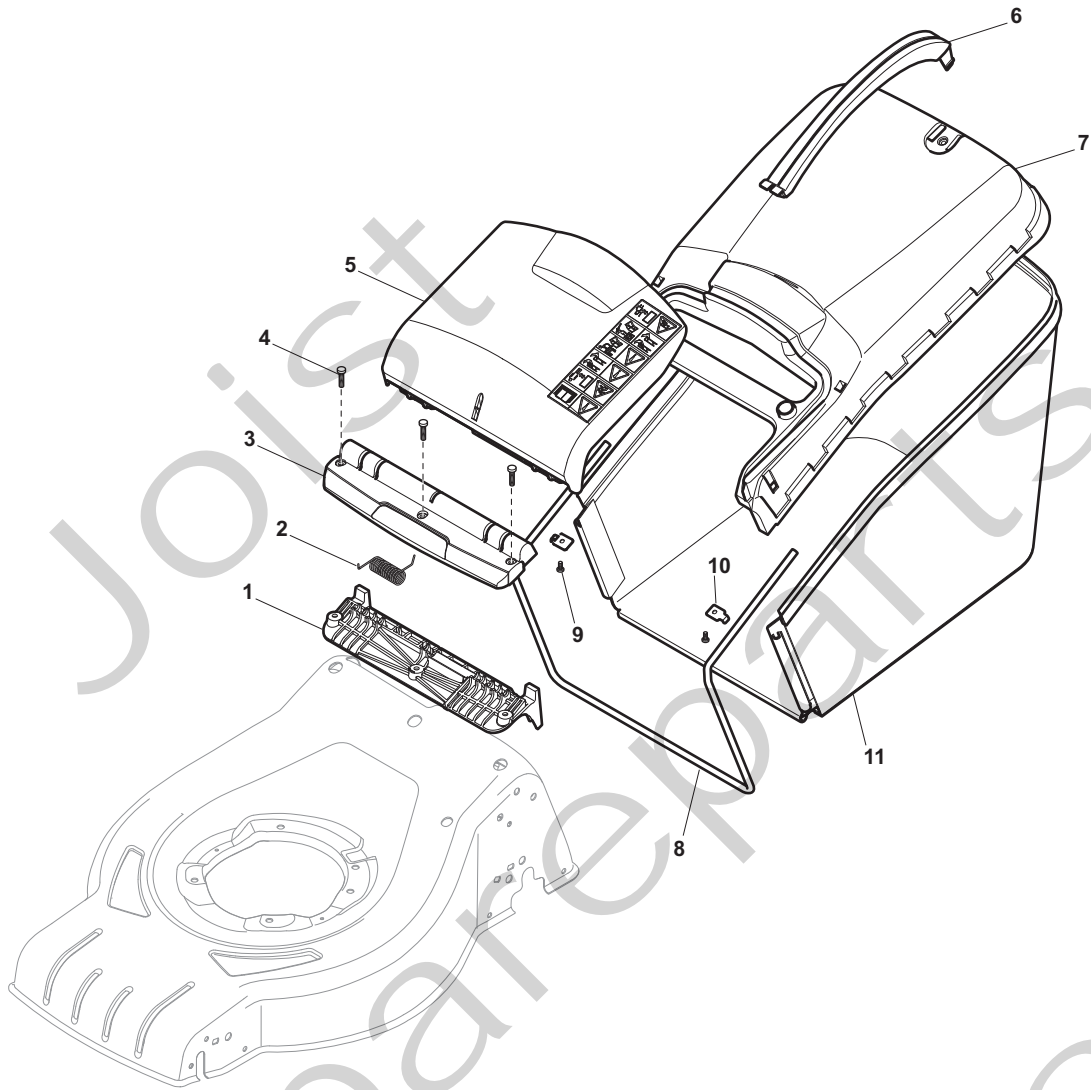

Position	Part No.	Q.Ty	Description
1	322785331/0	1	Support
2	122450464/0	1	Spring
3	322109556/0	1	Cover, Yellow
4	112728699/0	3	Screw
5	322600214/1	1	Stone-Guard Yellow
6	322393646/0	1	Handle
7	322486264/0	1	Grassbox Upper Part Yellow
8	122608561/0	1	Stiffening Lower
9	12728692/0	2	Screw
10	322545159/0	2	Plate
11	181002318/0	1	Box, Fabric

Joist
Spareparts
Joist