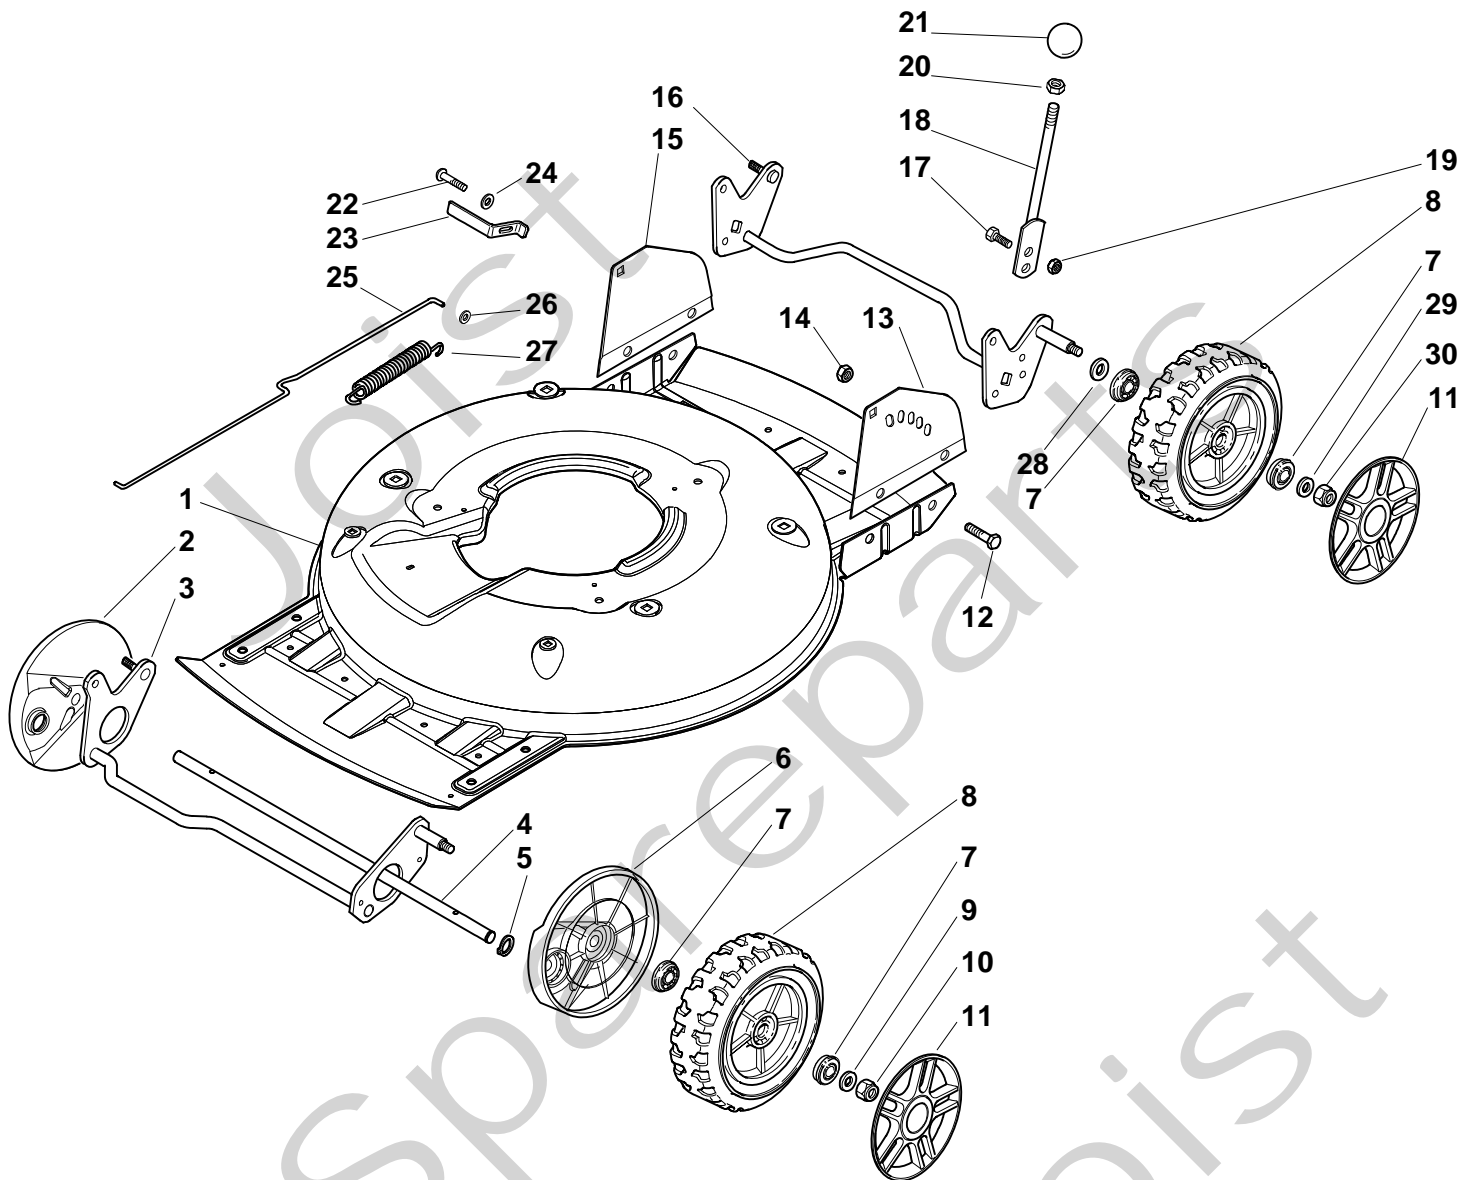

Genuine Spare Parts

www.stiga.com

MULTICLIP 50 RENTAL B Model Year 2010

- Use GLOBAL GARDEN PRODUCT Genuine Spare Parts specified in the parts list for repair and/or replacement.
- The contents described in the parts list may change due to improvement.
- The drawings of the spare parts are only indicative and might not represent the part in question exactly.
- The indications "right" - "left" - "front" - "rear" refer to the position of the operator when using the machine.
- When placing orders of parts for repair and/or replacement, make sure that the illustrated parts list is the one applying to the machine's year of manufacture, as shown on the identification plate attached to the machine.

STIGA®

MULTICLIP 50 RENTAL B - Model Year 2010

MULTICLIP 50 RENTAL B - Model Year 2010

Pos. Fig.	Antal Quantity	Art No Part No	Benämning	Description	Anmärkning Notes
1	1	81002907/1	Chassi	Deck Yellow	
2	1	22600093/0	Hjulskydd	Protection, L Wheel	
3	1	81002849/0	Hjulaxel	Axle, Front Wheels	
4	1	22033397/0	Hjulaxel	Axle, Front Wheels	
5	2	22020050/0	Låsbricka	Elastic Washer	
6	1	22600092/0	Hjulskydd	Protection, R Wheel	
7	8	22122200/0	Kullager	Bearing	
8	4	81007383/0	Hjul	Wheel	
9	2	12369500/0	Bricka	Washer	
10	2	12155000/0	Mutter	Nut	
12	4	12791011/0	Skruv	Screw	
13	1	81545105/0	Platta-vä	Left Plate	
14	4	12154510/0	Mutter	Nut	
15	1	81545104/0	Platta-hö	Right Plate	
16	1	81002851/0	Hjulaxel	Axle, Rear Wheels	
17	2	12789000/0	Skruv	Screw	
18	1	81003323/0	Höjdinställn.spak	Lever, Height Adjustment	
19	2	12154330/0	Mutter	Nut	
20	1	12293200/0	Mutter	Nut	
21	1	22399812/0	Knopp	Knob	
22	2	12735661/0	Skruv	Screw	
23	2	22551529/0	Hjulrensare	Plate	
24	2	12521330/0	Bricka	Washer	
25	1	22033329/0	Höjdinställn.stång	Rod, Height Adjustment Control	
26	2	12604899/0	Låsbricka	Crown Fastener	
27	1	22446184/0	Fjäder	Spring	
28	2	12530150/0	Bricka	Washer	
29	2	12521350/0	Bricka	Washer	
30	2	12155000/0	Mutter	Nut	