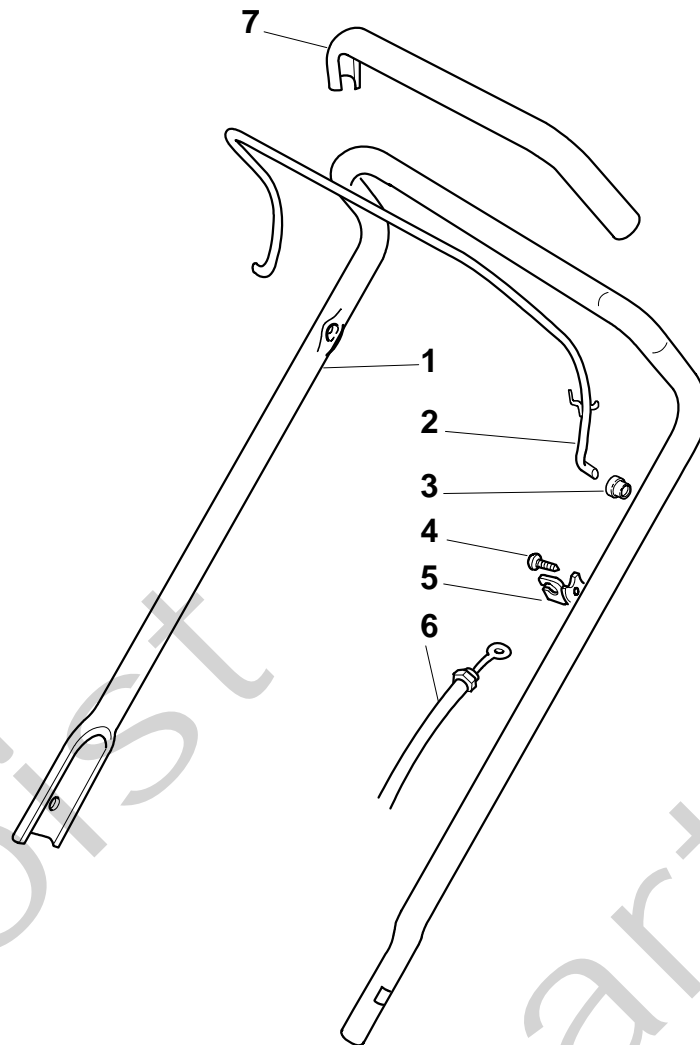

MULTICLIP 50 B - Model Year 2010

Pos. Fig.	Antal Quantity	Art No Part No	Benämning	Description	Anmärkning Notes
1	1	81007018/1	Styre-överdel	Handle, Upper Part	
2	1	81003291/3	Reglagebygel	Lever, Engine Brake	
3	2	22041966/0	Bussning	Bush	
4	1	12728518/0	Skruv	Screw	
5	1	22806612/0	Fäste	Support	
6	1	81000631/0	Motorbromswire	Cable, Thread Motor Brake	(B&S 450-500 Series)
7	1	22291050/0	Handtag	Handgrip Black