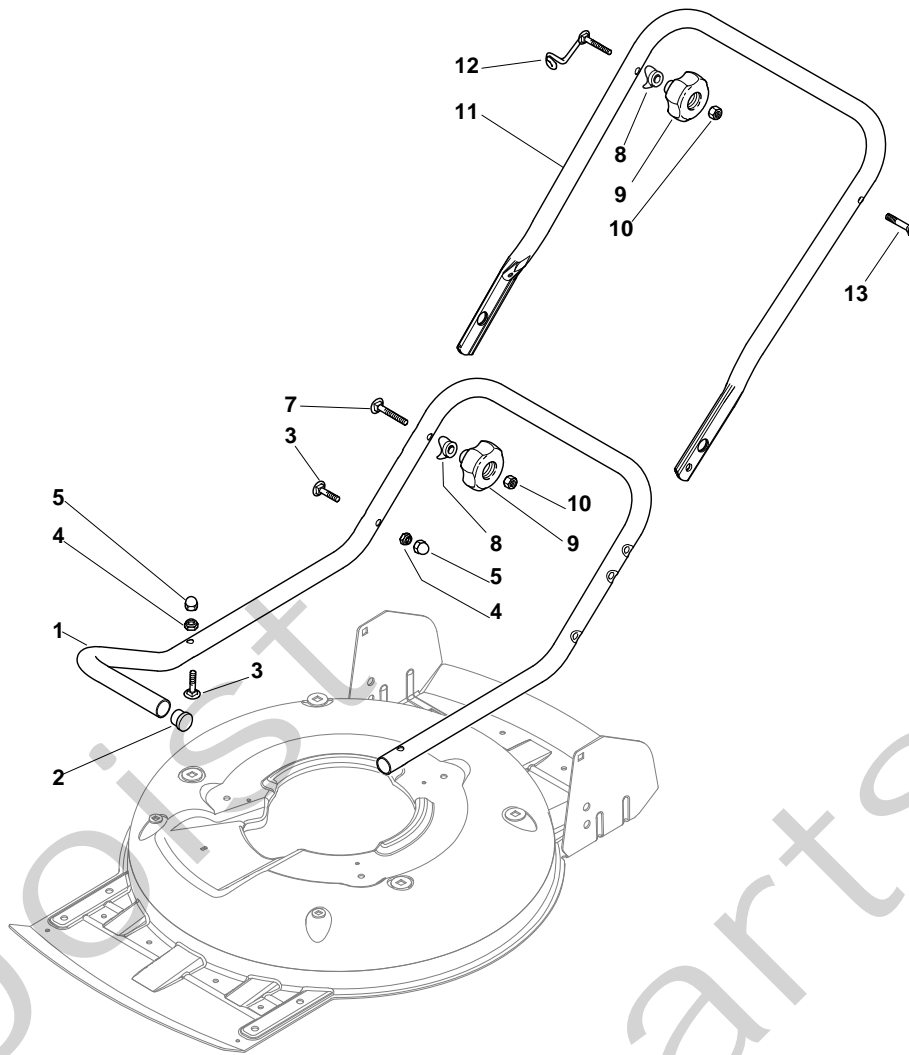

MULTICLIP 50 B - Model Year 2010

Pos. Fig.	Antal Quantity	Art No Part No	Benämning	Description	Anmärkning Notes
1	1	81006667/0	Styre-underdel	Handle, Lower Part	
2	2	18566110/0	Plugg	Cap	
3	4	12818900/0	Skruv	Screw	
4	4	12155000/0	Mutter	Nut	
5	4	18203854/0	Tätningshylsa	Protection	
6	4	12818900/0	Skruv	Screw	
7	2	12819201/0	Skruv	Screw	
8	4	22680006/1	Bricka	Washer	
9	4	322399804/1	Knopp	Knob	
10	4	12293200/0	Mutter	Nut	
11	1	81006668/0	Styre-mellandel	Handle, Middle Part	
12	1	81003801/1	Snörhållare	Guide Spring	
13	1	12819201/0	Skruv	Screw