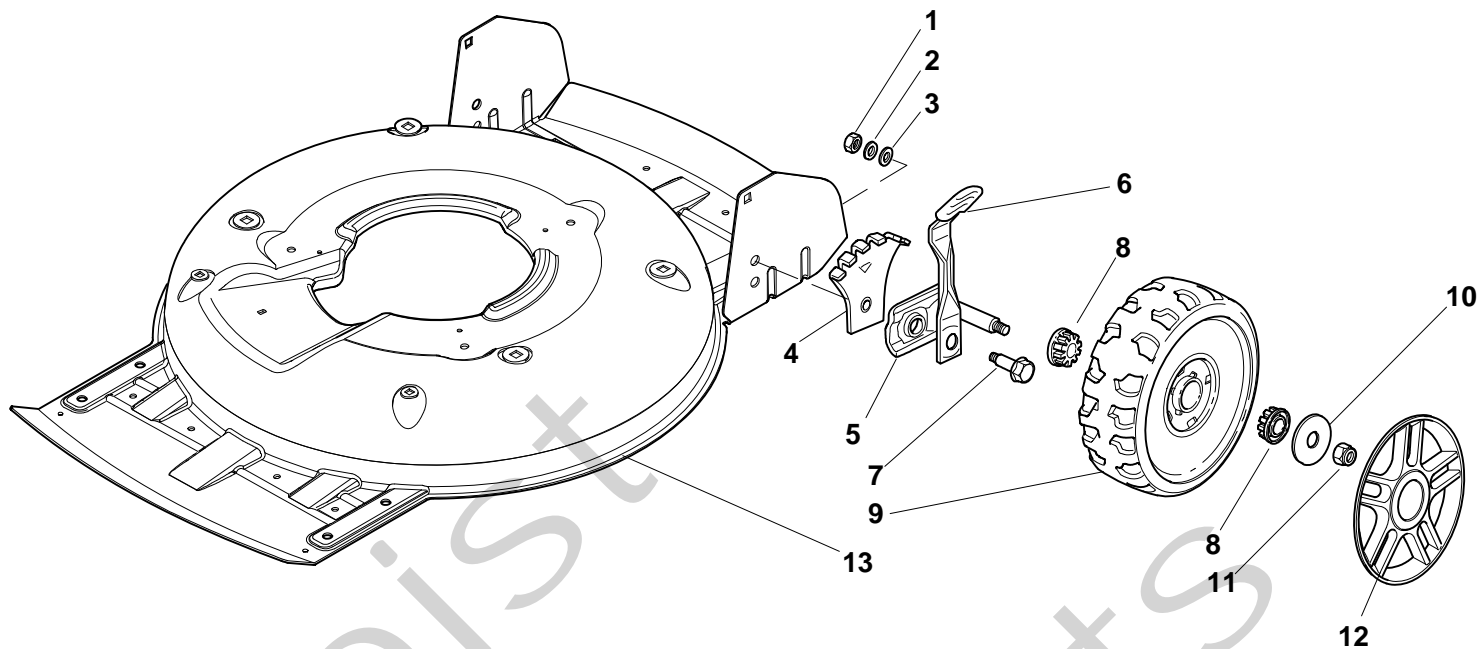

Genuine Spare Parts

www.stiga.com

MULTICLIP 50 B Model Year 2010

- Use GLOBAL GARDEN PRODUCT Genuine Spare Parts specified in the parts list for repair and/or replacement.
- The contents described in the parts list may change due to improvement.
- The drawings of the spare parts are only indicative and might not represent the part in question exactly.
- The indications "right" - "left" - "front" - "rear" refer to the position of the operator when using the machine.
- When placing orders of parts for repair and/or replacement, make sure that the illustrated parts list is the one applying to the machine's year of manufacture, as shown on the identification plate attached to the machine.

MULTICLIP 50 B - Model Year 2010

Pos. Fig.	Antal Quantity	Art No Part No	Benämning	Description	Anmärkning Notes
1	4	12293200/0	Mutter	Nut	
2	4	12583500/0	Låsbricka	Grower	
3	4	12523070/0	Bricka	Washer	
4	4	22735547/0	Höjdinställ.sektor	Sector, Height Adjustment	
5	4	81005082/0	Hjulfäste	Support, Wheel	
6	4	81003286/0	Höjdinställ.spak	Lever, Height Adjustment	
7	4	22519811/0	Bult	Pin	
8	8	22034508/0	Bussning	Bush	
8	8	22122200/0	Kullager	Bearing	
9	2	22686092/0	Hjul	Wheel	
10	4	12523060/0	Bricka	Washer	
11	4	12155000/0	Mutter	Nut	
12	4	22110417/0	Navkapsel	Hub Cap, Grey D.210	for model 291501121/ST9
12	4	322110595/0	Navkapsel-gul	Hub Cap Yellow	for model 291501024/ST9
13	1	81002907/1	Chassi	Deck Yellow	