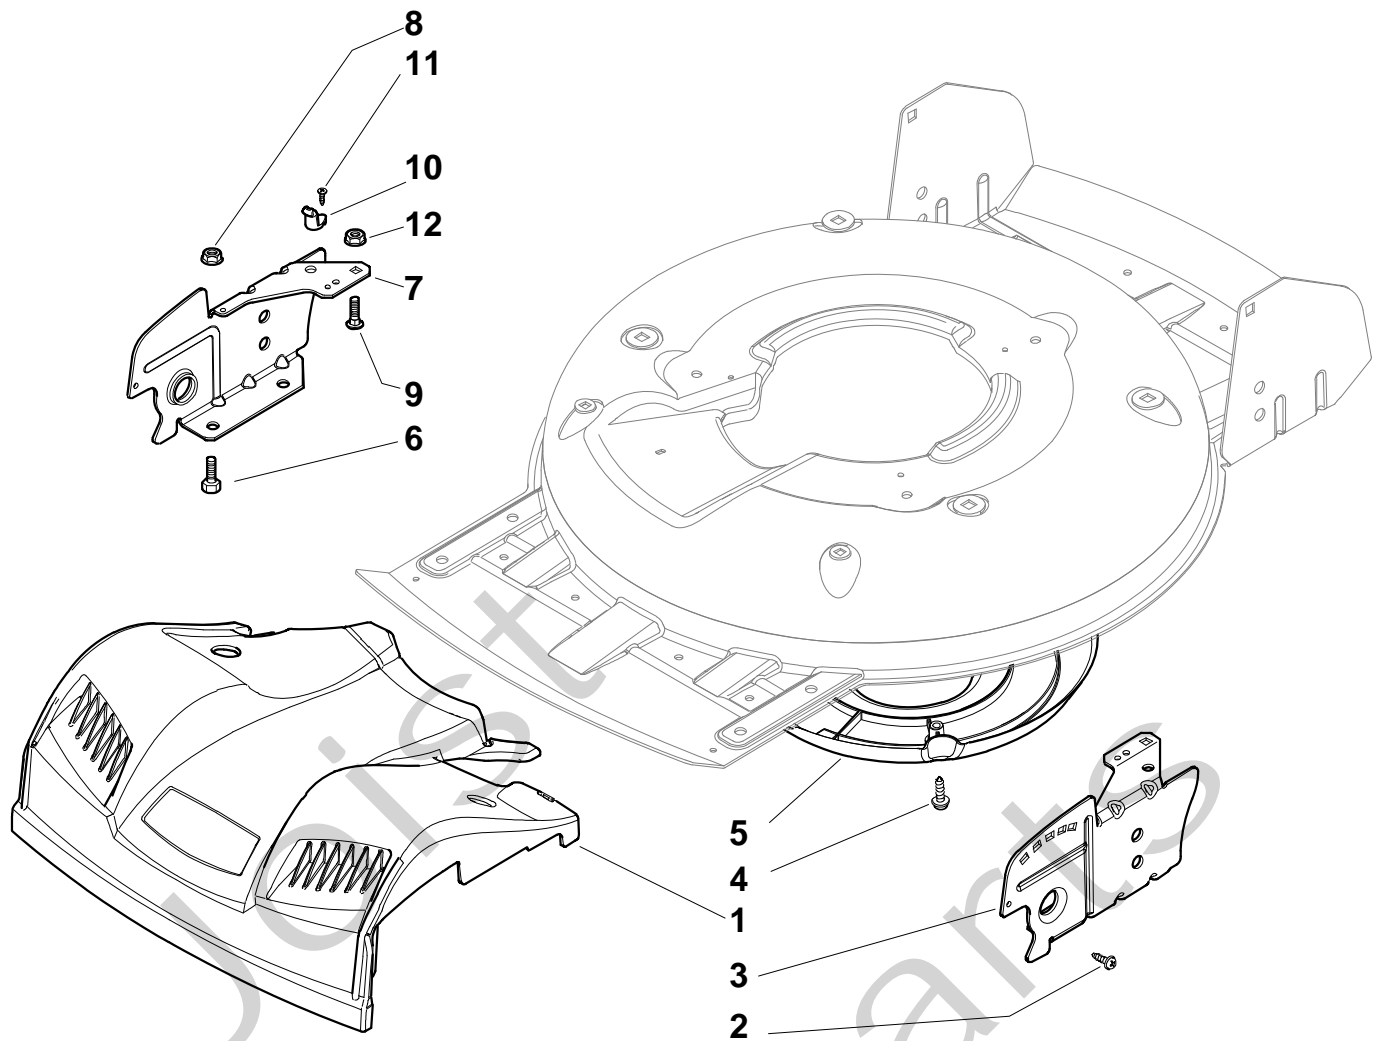

Genuine Spare Parts

www.stiga.com

MULTICLIP 50 B Model Year 2010

- Use GLOBAL GARDEN PRODUCT Genuine Spare Parts specified in the parts list for repair and/or replacement.
- The contents described in the parts list may change due to improvement.
- The drawings of the spare parts are only indicative and might not represent the part in question exactly.
- The indications "right" - "left" - "front" - "rear" refer to the position of the operator when using the machine.
- When placing orders of parts for repair and/or replacement, make sure that the illustrated parts list is the one applying to the machine's year of manufacture, as shown on the identification plate attached to the machine.

MULTICLIP 50 B - Model Year 2010

Pos. Fig.	Antal Quantity	Art No Part No	Benämning	Description	Anmärkning Notes
1	4	12293200/0	Mutter	Nut	
2	4	12583500/0	Låsbricka	Grower	
3	4	12523070/0	Bricka	Washer	
4	4	22735547/0	Höjdinställ.sektor	Sector, Height Adjustment	
5	4	81005082/0	Hjulfäste	Support, Wheel	
6	4	81003286/0	Höjdinställ.spak	Lever, Height Adjustment	
7	4	22519811/0	Bult	Pin	
8	8	22034508/0	Bussning	Bush	
8	8	22122200/0	Kullager	Bearing	
9	2	22686092/0	Hjul	Wheel	
10	4	12523060/0	Bricka	Washer	
11	4	12155000/0	Mutter	Nut	
12	4	22110417/0	Navkapsel	Hub Cap, Grey D.210	for model 291501121/ST9
12	4	322110595/0	Navkapsel-gul	Hub Cap Yellow	for model 291501024/ST9
13	1	81002907/1	Chassi	Deck Yellow	