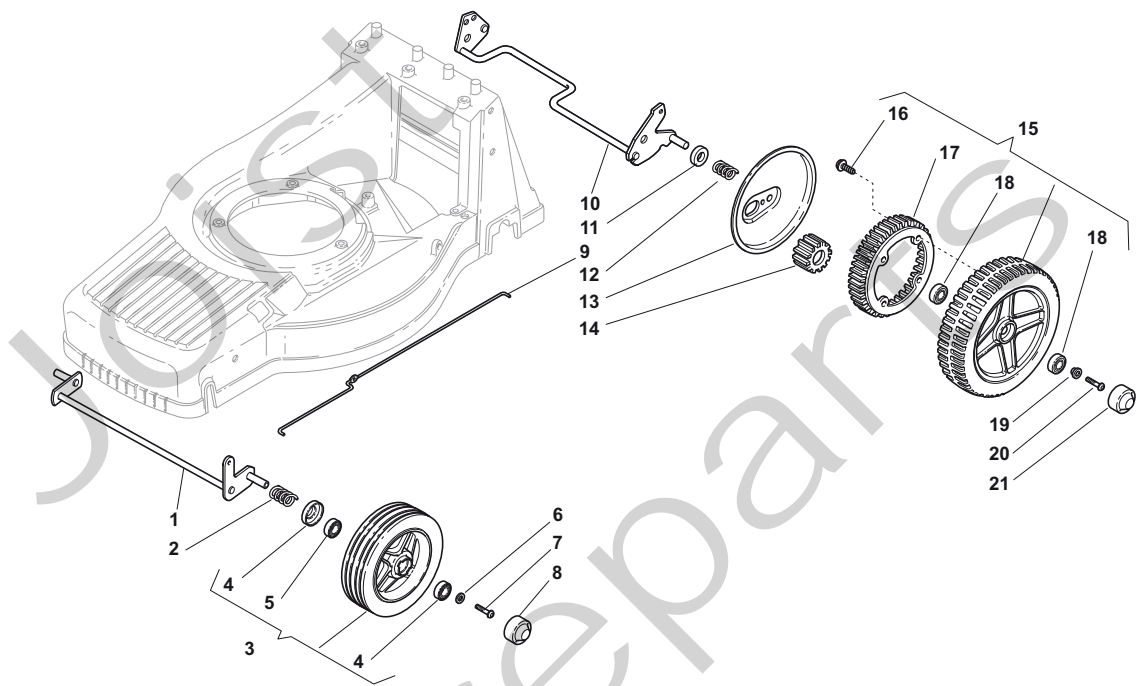

Position	Part No.	Q.Ty	Description
1	12820655/0	2	Screw
2	22551635/0	1	Plate For Handle
3	22778405/0	2	Support
4	12760515/0	2	Screw
5	12521350/0	2	Washer
6	12521350/0	4	Washer
7	22399810/0	4	Knob
8	12361005/0	4	Nut
9	81006613/0	1	Handle, Lower Part
10	22192001/0	1	Anchor Clamp
11	12728691/0	1	Screw
12	12820655/0	2	Screw
13	22430311/0	1	Guide Spring
14	22545137/0	2	Plate For Handle Fastening

Joist
Spareparts
Joist

Position	Part No.	Q.Ty	Description
1	81007126/0	1	Throttle Cable
2	12523040/0	1	Washer
3	12727787/0	1	Screw

Joist
Spareparts
Joist

Position	Part No.	Q.Ty	Description
1	12000957/0	2	Benzing
2	12520032/0	2	Washer
3	22160520/0	2	Dust Cover
5	22076645/0	2	Key
6	22170630/0	2	Spacer
7	22753002/0	2	Pin
8	12520032/0	2	Washer
9	19035152/0	2	Or Ring
12	12620310/0	1	Pin
13	22601913/0	1	Pulley
14	81003085/0	1	Gear Box
15	35063175/0	1	Belt
16	22601918/0	1	Pulley, Crankshaft Ø 22
17	12714312/0	1	Dowel
18	22450434/0	1	Spring

Joist
Spareparts
Joist

Position	Part No.	Q.Ty	Description
1	81002821/0	1	Axle, Front Wheels
2	22430210/0	2	Spring
3	381007364/0	2	Wheel Ø 190
4	22160522/0	2	Dust Cover
5	19216039/0	4	Bearing
6	12521460/0	2	Washer
7	112735662/1	2	Screw
8	22110379/0	2	Hub Cap
9	22033322/0	1	Rod, Height Adjustment Control
10	81002823/0	1	Axle, Rear Wheels
11	22170810/0	2	Spacer
12	22430215/0	2	Spring
13	22600127/0	2	Protection, Wheel
14	22570126/0	2	Pinion
15	81007368/0	2	Wheel Ø 215
16	12728210/0	8	Screw
17	22120108/0	2	Ring Gear
18	19216038/0	4	Bearing
19	22671655/0	2	Washer
20	12735592/0	2	Screw
21	22110380/0	2	Hub Cap

Position	Part No.	Q.Ty	Description
1	122465636/0	1	Hub With Pulley, Crankshaft Ø 22
2	81004134/0	1	Blade Winged
3	22672111/0	2	Clutch Washer
4	22672105/0	1	Washer
5	12508120/0	1	Cupped Spring
6	22041940/0	1	Clutch Bush
7	12736825/0	1	Screw
8	12139100/0	1	Feather, Crankshaft Ø 22
9	112735108/1	3	Screw