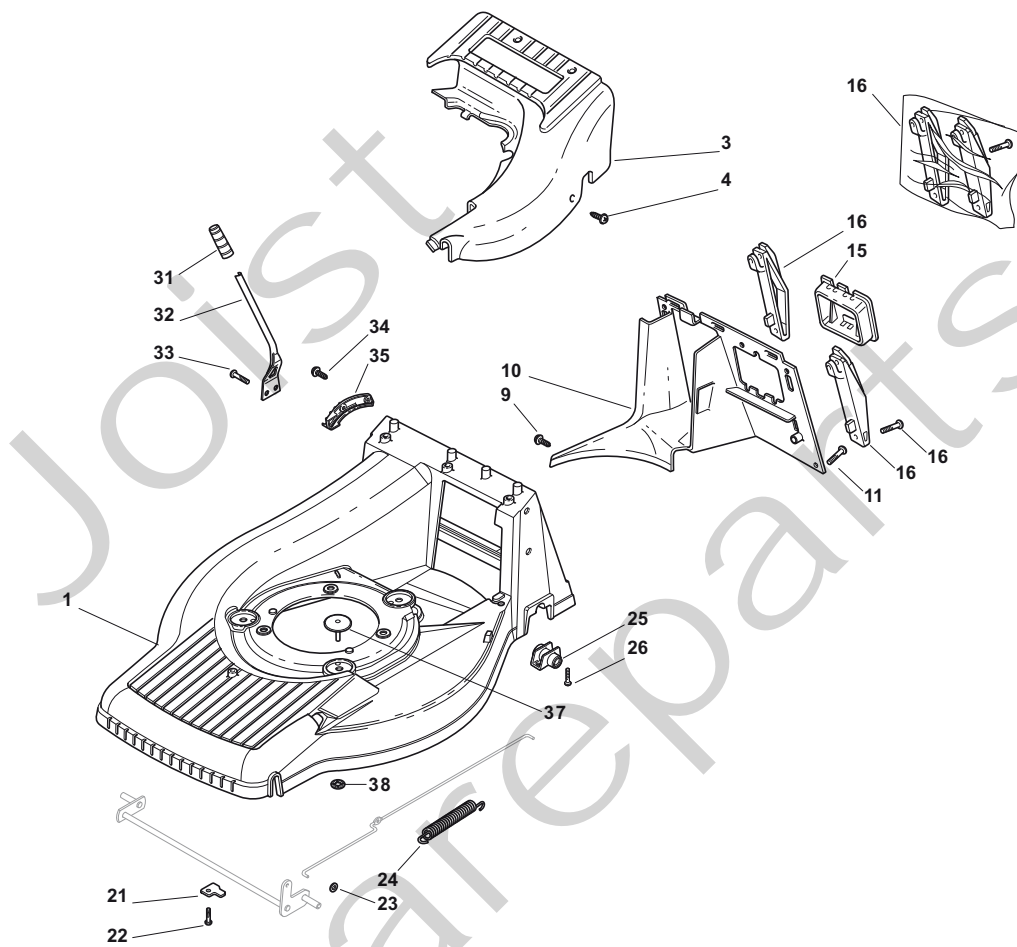

THIS INFORMATION IS NOT INTENDED FOR SALE OR RESALE, AND THIS NOTICE MUST REMAIN ON ALL COPIES.

STIGA®

Position	Part No.	Q.Ty	Description
1	81002660/0	1	Deck Yellow
3	22060155/1	1	Protection AVS, Yellow
3	22060154/0	1	Protection AVS, Red
4	12728300/0	3	Screw
9	12728300/0	1	Screw
10	22108277/0	1	Rear Conveyor Assy
11	12735664/0	3	Screw
15	22109531/0	1	Cover
16	81008658/1	1	Outfit, Supports
21	22545160/0	2	Plate
22	12735664/0	2	Screw
23	12604898/0	2	Crown Fastener
24	22446181/0	1	Spring
25	22785153/0	2	Screw
26	12735664/0	4	Support, Gear Box
31	22399808/0	1	Knob
32	22321515/0	1	Lever, Height Adjustment
33	12735661/0	2	Screw
34	12728300/0	2	Screw
35	22735563/0	1	Sector, Height Adjustment
37	22820055/0	1	Cap, Yellow
38	12604899/0	1	Crown Fastener

Position	Part No.	Q.Ty	Description
1	12820655/0	2	Screw
2	22551635/0	1	Plate For Handle
3	22778405/0	2	Support
4	12760515/0	2	Screw
5	12521350/0	2	Washer
6	12521350/0	4	Washer
7	22399810/0	4	Knob
8	12361005/0	4	Nut
9	81006613/0	1	Handle, Lower Part
10	22192001/0	1	Anchor Clamp
11	12728691/0	1	Screw
12	12820655/0	2	Screw
13	22430311/0	1	Guide Spring
14	22545137/0	2	Plate For Handle Fastening

Position	Part No.	Q.Ty	Description
1	122465636/0	1	Hub With Pulley, Crankshaft Ø 22
2	81004134/0	1	Blade Winged
3	22672111/0	2	Clutch Washer
4	22672105/0	1	Washer
5	12508120/0	1	Cupped Spring
6	22041940/0	1	Clutch Bush
7	12736825/0	1	Screw
8	12139100/0	1	Feather, Crankshaft Ø 22
9	112735108/1	3	Screw