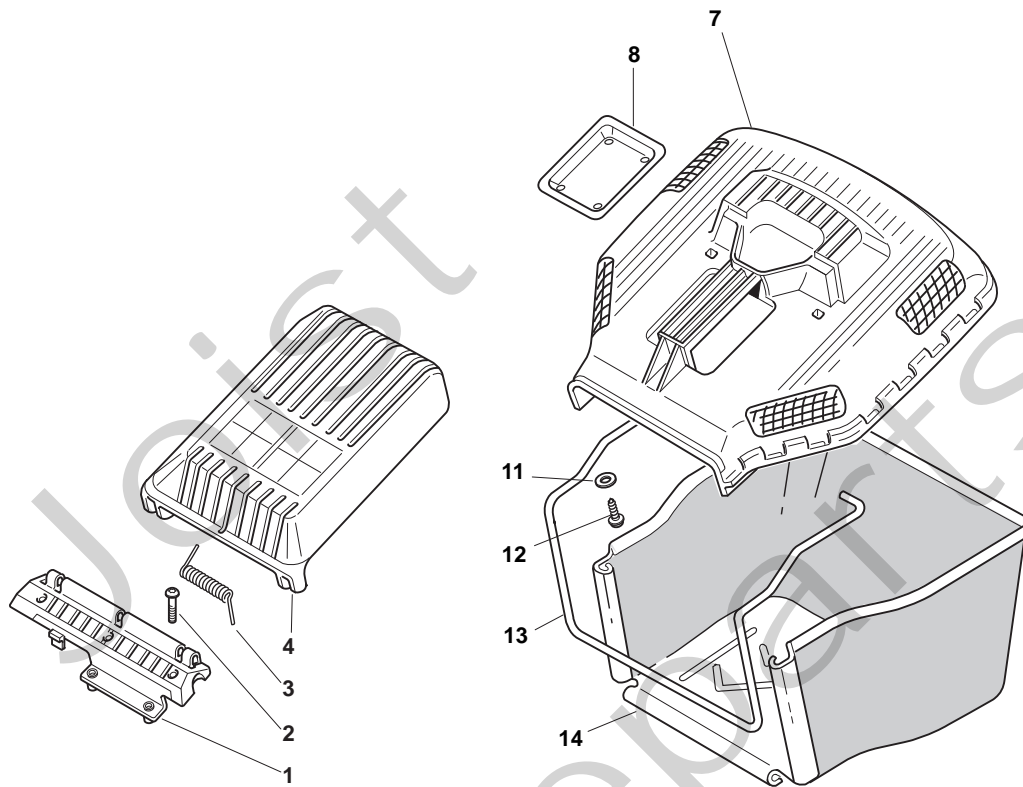

Position	Part No.	Q.Ty	Description
1	12820655/0	2	Screw
2	22551635/0	1	Plate For Handle
3	22778405/0	2	Support
4	12760515/0	2	Screw
5	12521350/0	2	Washer
6	12521350/0	4	Washer
7	22399810/0	4	Knob
8	12361005/0	4	Nut
9	81006613/0	1	Handle, Lower Part
10	22192001/0	1	Anchor Clamp
11	12728691/0	1	Screw
12	12820655/0	2	Screw
13	22430311/0	1	Guide Spring
14	22545137/0	2	Plate For Handle Fastening

Joist
Spareparts
Joist

Position	Part No.	Q.Ty	Description
1	81007126/0	1	Throttle Cable
2	12523040/0	1	Washer
3	12727787/0	1	Screw

Joist
Spareparts
Joist

Position	Part No.	Q.Ty	Description
1	12000957/0	2	Benzing
2	12520032/0	2	Washer
3	22160520/0	2	Dust Cover
5	22076645/0	2	Key
6	22170630/0	2	Spacer
7	22753002/0	2	Pin
8	12520032/0	2	Washer
9	19035152/0	2	Or Ring
12	12620310/0	1	Pin
13	22601913/0	1	Pulley
14	81003085/0	1	Gear Box
15	35063175/0	1	Belt
16	22601918/0	1	Pulley, Crankshaft Ø 22
17	12714312/0	1	Dowel
18	22450434/0	1	Spring

Joist
Spareparts
Joist

Position	Part No.	Q.Ty	Description
1	81002821/0	1	Axle, Front Wheels
2	22430210/0	2	Spring
3	381007364/0	2	Wheel Ø 190
4	22160522/0	2	Dust Cover
5	19216039/0	4	Bearing
6	12521460/0	2	Washer
7	112735662/1	2	Screw
8	22110379/0	2	Hub Cap
9	22033322/0	1	Rod, Height Adjustment Control
10	81002823/0	1	Axle, Rear Wheels
11	22170810/0	2	Spacer
12	22430215/0	2	Spring
13	22600127/0	2	Protection, Wheel
14	22570126/0	2	Pinion
15	81007368/0	2	Wheel Ø 215
16	12728210/0	8	Screw
17	22120108/0	2	Ring Gear
18	19216038/0	4	Bearing
19	22671655/0	2	Washer
20	12735592/0	2	Screw
21	22110380/0	2	Hub Cap

Position	Part No.	Q.Ty	Description
1	122465636/0	1	Hub With Pulley, Crankshaft Ø 22
2	81004134/0	1	Blade Winged
3	22672111/0	2	Clutch Washer
4	22672105/0	1	Washer
5	12508120/0	1	Cupped Spring
6	22041940/0	1	Clutch Bush
7	12736825/0	1	Screw
8	12139100/0	1	Feather, Crankshaft Ø 22
9	112735108/1	3	Screw