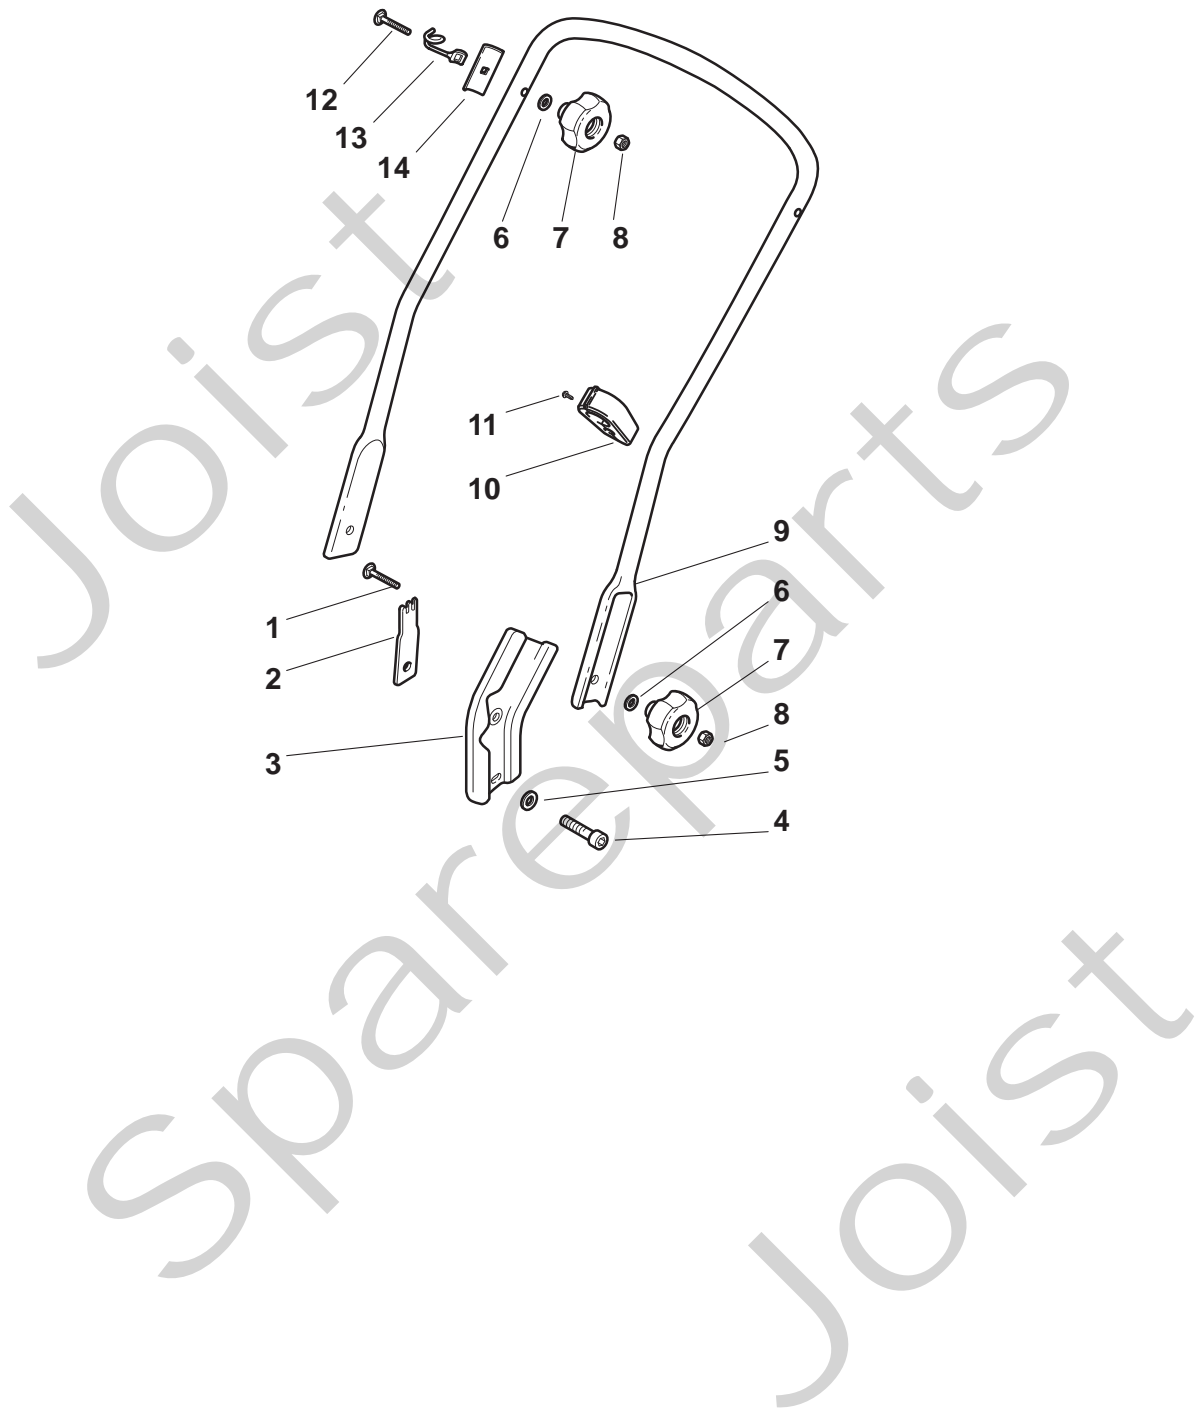

THIS INFORMATION IS NOT INTENDED FOR SALE OR RESALE, AND THIS NOTICE MUST REMAIN ON ALL COPIES.

STIGA®

Position	Part No.	Q.Ty	Description
1	81002660/0	1	Deck Yellow
3	22060155/1	1	Protection AVS, Yellow
3	22060154/0	1	Protection AVS, Red
4	12728300/0	3	Screw
9	12728300/0	1	Screw
10	22108277/0	1	Rear Conveyor Assy
11	12735664/0	3	Screw
15	22109531/0	1	Cover
16	81008658/1	1	Outfit, Supports
21	22545160/0	2	Plate
22	12735664/0	2	Screw
23	12604898/0	2	Crown Fastener
24	22446181/0	1	Spring
25	22785153/0	2	Screw
26	12735664/0	4	Support, Gear Box
31	22399808/0	1	Knob
32	22321515/0	1	Lever, Height Adjustment
33	12735661/0	2	Screw
34	12728300/0	2	Screw
35	22735563/0	1	Sector, Height Adjustment
37	22820055/0	1	Cap, Yellow
38	12604899/0	1	Crown Fastener

Position	Part No.	Q.Ty	Description
1	12820655/0	2	Screw
2	22551635/0	1	Plate For Handle
3	22778405/0	2	Support
4	12760515/0	2	Screw
5	12521350/0	2	Washer
6	12521350/0	4	Washer
7	22399810/0	4	Knob
8	12361005/0	4	Nut
9	81006613/0	1	Handle, Lower Part
10	22192001/0	1	Anchor Clamp
11	12728691/0	1	Screw
12	12820655/0	2	Screw
13	22430311/0	1	Guide Spring
14	22545137/0	2	Plate For Handle Fastening

Position	Part No.	Q.Ty	Description
1	122465636/0	1	Hub With Pulley, Crankshaft Ø 22
2	81004134/0	1	Blade Winged
3	22672111/0	2	Clutch Washer
4	22672105/0	1	Washer
5	12508120/0	1	Cupped Spring
6	22041940/0	1	Clutch Bush
7	12736825/0	1	Screw
8	12139100/0	1	Feather, Crankshaft Ø 22
9	112735108/1	3	Screw