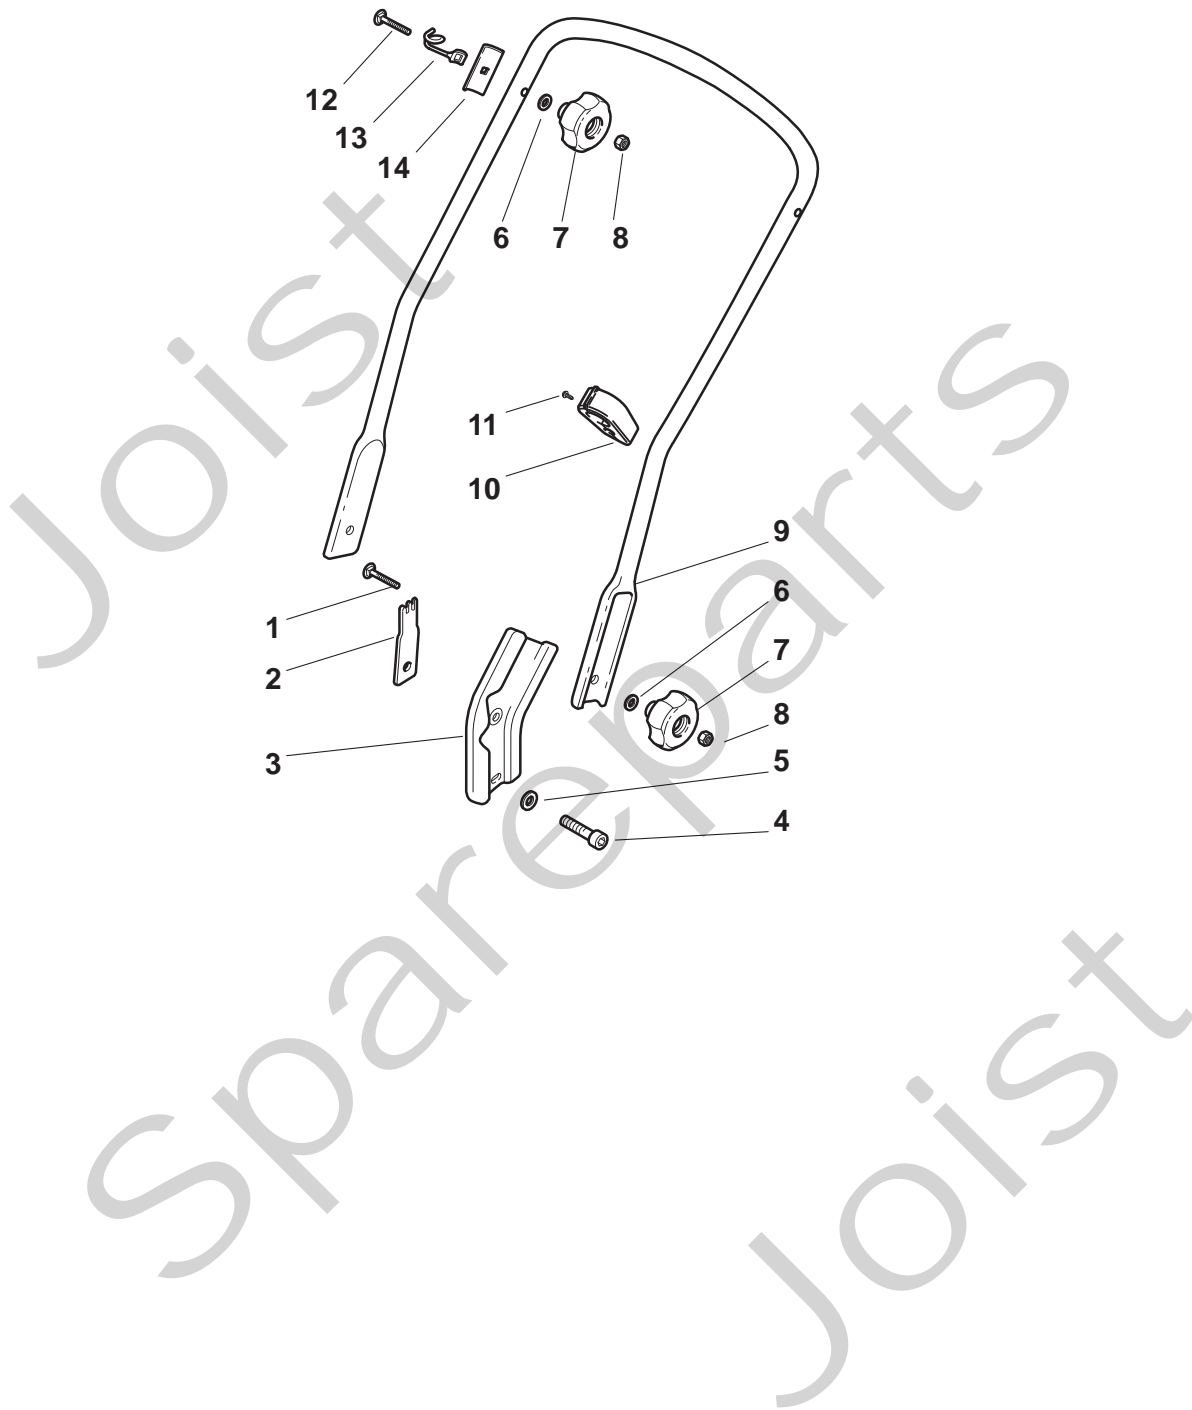

THIS INFORMATION IS NOT INTENDED FOR SALE OR RESALE, AND THIS NOTICE MUST REMAIN ON ALL COPIES.

Position	Part No.	Q.Ty	Description
1	81002657/0	1	Deck Yellow
3	22060153/1	1	Protection, Yellow
3	22060152/0	1	Protection, Red
4	12728300/0	3	Screw
9	12728300/0	1	Screw
10	22108277/0	1	Rear Conveyor Assy
11	12735664/0	3	Screw
15	22109531/0	1	Cover
16	81008658/1	1	Outfit, Supports
21	22545160/0	2	Plate
22	12735664/0	2	Screw
23	12604898/0	2	Crown Fastener
24	22446181/0	1	Spring
25	22785153/0	2	Screw
26	12735664/0	4	Support, Gear Box
31	22399808/0	1	Knob
32	22321515/0	1	Lever, Height Adjustment
33	12735661/0	2	Screw
34	12728300/0	2	Screw
35	22735563/0	1	Sector, Height Adjustment

Position	Part No.	Q.Ty	Description
1	12820655/0	2	Screw
2	22551635/0	1	Plate For Handle
3	22778405/0	2	Support
4	12760515/0	2	Screw
5	12521350/0	2	Washer
6	12521350/0	4	Washer
7	22399810/0	4	Knob
8	12361005/0	4	Nut
9	81006613/0	1	Handle, Lower Part
10	22192001/0	1	Anchor Clamp
11	12728691/0	1	Screw
12	12820655/0	2	Screw
13	22430311/0	1	Guide Spring
14	22545137/0	2	Plate For Handle Fastening

Joist
Spareparts
Joist

Position	Part No.	Q.Ty	Description
1	81002821/0	1	Axle, Front Wheels
2	22430210/0	2	Spring
3	381007364/0	2	Wheel Ø 190
4	22160522/0	2	Dust Cover
5	19216039/0	4	Bearing
6	12521460/0	2	Washer
7	112735662/1	2	Screw
8	22110379/0	2	Hub Cap
9	22033322/0	1	Rod, Height Adjustment Control
10	81002823/0	1	Axle, Rear Wheels
11	22170810/0	2	Spacer
12	22430215/0	2	Spring
13	22600127/0	2	Protection, Wheel
14	22570126/0	2	Pinion
15	81007367/0	2	Wheel Ø 205
16	12728210/0	8	Screw
17	22120108/0	2	Ring Gear
18	19216038/0	4	Bearing
19	22671655/0	2	Washer
20	12735592/0	2	Screw
21	22110380/0	2	Hub Cap

Position	Part No.	Q.Ty	Description
1	122465631/0	1	Hub With Pulley, Crankshaft Ø 25
2	81004135/0	1	Blade Winged
3	22672111/0	2	Clutch Washer
4	22672105/0	1	Washer
5	12508120/0	1	Cupped Spring
6	22041940/0	1	Clutch Bush
7	12736850/0	1	Screw
8	12139150/0	1	Feather, Crankshaft Ø 25
9	112735108/1	3	Screw