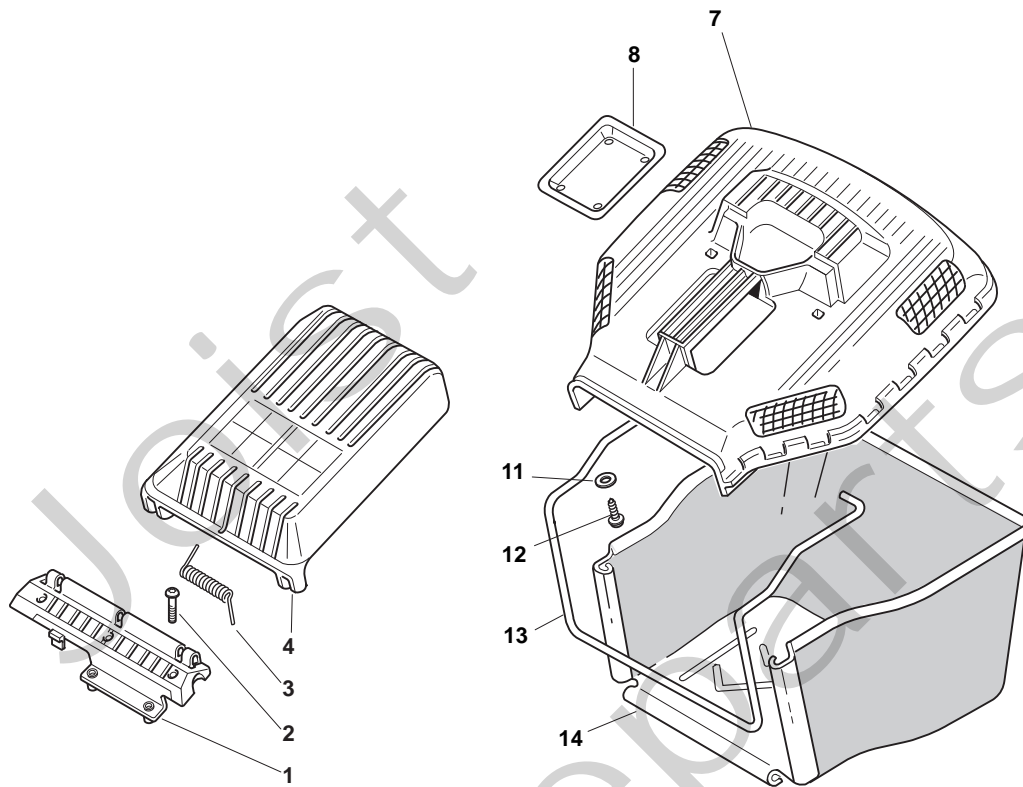

Position	Part No.	Q.Ty	Description
1	22785179/0	1	Support, Black
2	12735664/0	3	Screw
3	22450430/0	1	Spring
4	322600068/2	1	Stone-Guard, Black
7	22486095/0	1	Grass-Box, Upper Part
8	22486098/0	1	Plate
11	12521460/0	2	Washer
12	12728300/0	2	Screw
13	22608528/0	1	Stiffening Lower
14	81002235/0	1	Box, Fabric

Joist
Spareparts
Joist