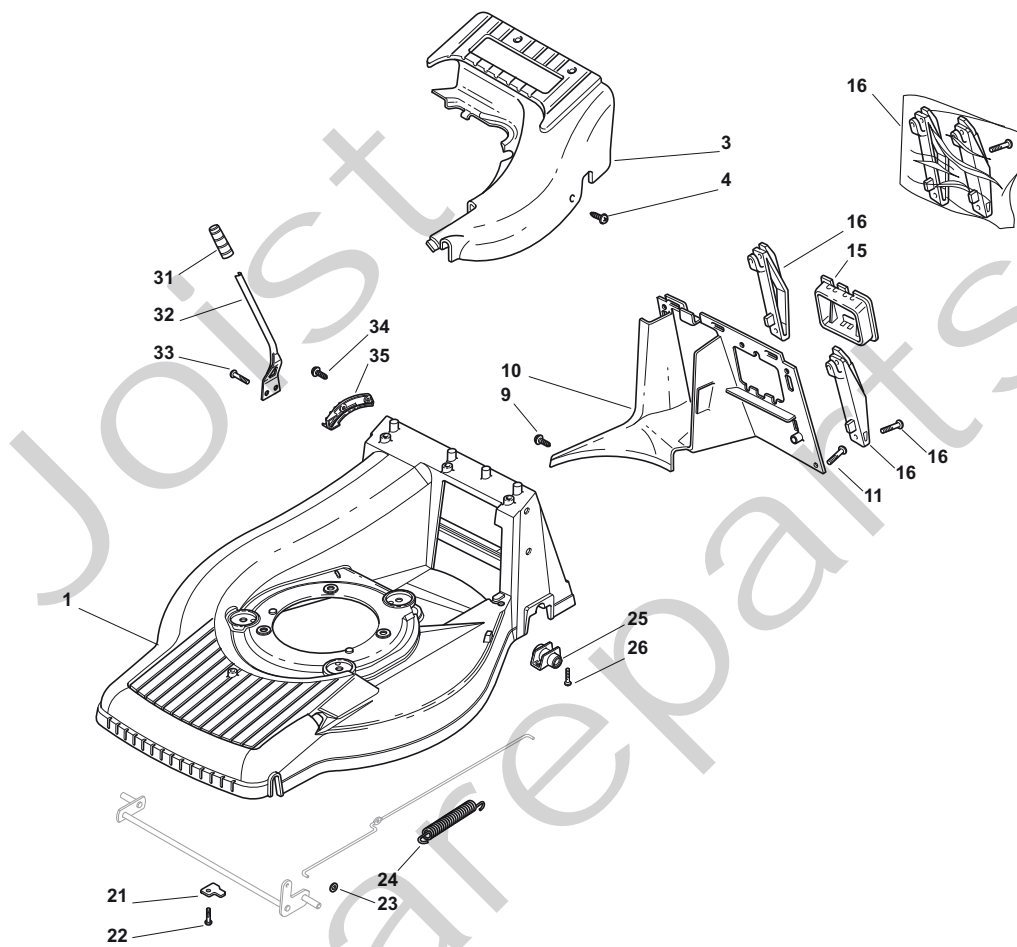

Position	Part No.	Q.Ty	Description
1	81002657/0	1	Deck Yellow
3	22060153/1	1	Protection, Yellow
3	22060152/0	1	Protection, Red
4	12728300/0	3	Screw
9	12728300/0	1	Screw
10	22108277/0	1	Rear Conveyor Assy
11	12735664/0	3	Screw
15	22109531/0	1	Cover
16	81008658/1	1	Outfit, Supports
21	22545160/0	2	Plate
22	12735664/0	2	Screw
23	12604898/0	2	Crown Fastener
24	22446181/0	1	Spring
25	22785153/0	2	Screw
26	12735664/0	4	Support, Gear Box
31	22399808/0	1	Knob
32	22321515/0	1	Lever, Height Adjustment
33	12735661/0	2	Screw
34	12728300/0	2	Screw
35	22735563/0	1	Sector, Height Adjustment