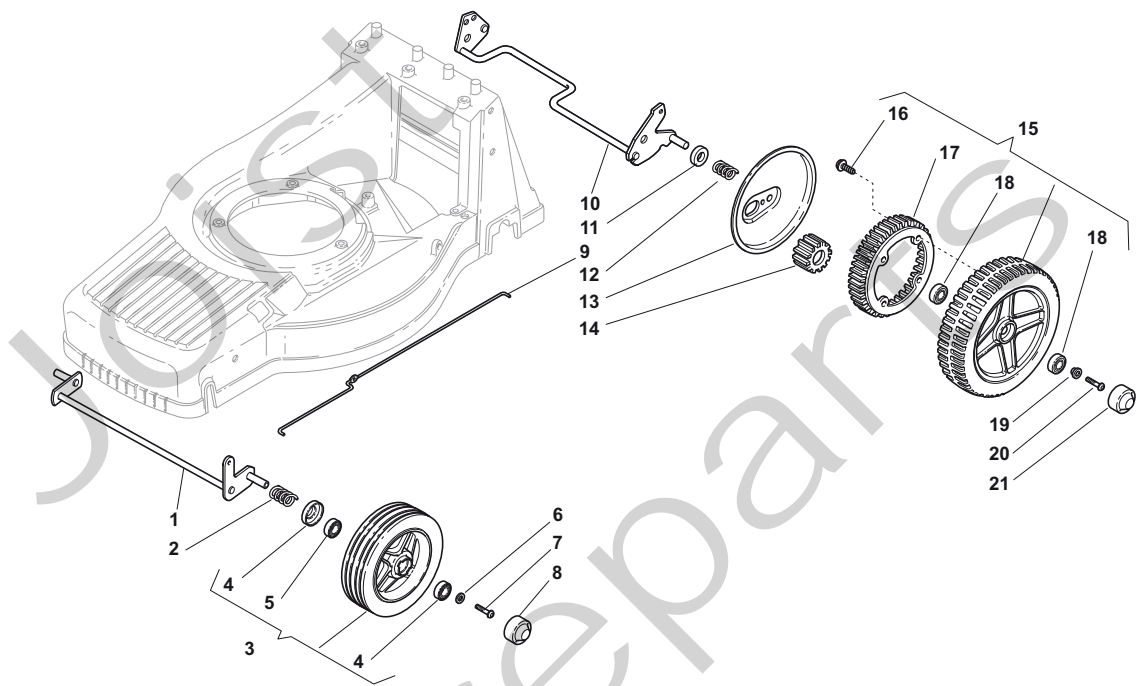

Position	Part No.	Q.Ty	Description
1	12820655/0	2	Screw
2	22551635/0	1	Plate For Handle
3	22778405/0	2	Support
4	12760515/0	2	Screw
5	12521350/0	2	Washer
6	12521350/0	4	Washer
7	22399810/0	4	Knob
8	12361005/0	4	Nut
9	81006613/0	1	Handle, Lower Part
10	22192001/0	1	Anchor Clamp
11	12728691/0	1	Screw
12	12820655/0	2	Screw
13	22430311/0	1	Guide Spring
14	22545137/0	2	Plate For Handle Fastening

Joist
Spareparts
Joist

Position	Part No.	Q.Ty	Description
1	81007126/0	1	Throttle Cable
2	12523040/0	1	Washer
3	12727787/0	1	Screw

Joist
Spareparts
Joist

Position	Part No.	Q.Ty	Description
1	12000957/0	2	Benzing
2	12520032/0	2	Washer
3	22160520/0	2	Dust Cover
5	22076645/0	2	Key
6	22170630/0	2	Spacer
7	22753002/0	2	Pin
8	12520032/0	2	Washer
9	19035152/0	2	Or Ring
12	12620310/0	1	Pin
13	22601913/0	1	Pulley
14	81003085/0	1	Gear Box
15	35063175/0	1	Belt
16	122601921/0	1	Pulley, Crankshaft Ø 25
17	12714312/0	1	Dowel
18	22450434/0	1	Spring

Joist
Spareparts
Joist

Position	Part No.	Q.Ty	Description
1	81002821/0	1	Axle, Front Wheels
2	22430210/0	2	Spring
3	381007364/0	2	Wheel Ø 190
4	22160522/0	2	Dust Cover
5	19216039/0	4	Bearing
6	12521460/0	2	Washer
7	112735662/1	2	Screw
8	22110379/0	2	Hub Cap
9	22033322/0	1	Rod, Height Adjustment Control
10	81002823/0	1	Axle, Rear Wheels
11	22170810/0	2	Spacer
12	22430215/0	2	Spring
13	22600127/0	2	Protection, Wheel
14	22570126/0	2	Pinion
15	81007367/0	2	Wheel Ø 205
16	12728210/0	8	Screw
17	22120108/0	2	Ring Gear
18	19216038/0	4	Bearing
19	22671655/0	2	Washer
20	12735592/0	2	Screw
21	22110380/0	2	Hub Cap

Position	Part No.	Q.Ty	Description
1	122465631/0	1	Hub With Pulley, Crankshaft Ø 25
2	81004135/0	1	Blade Winged
3	22672111/0	2	Clutch Washer
4	22672105/0	1	Washer
5	12508120/0	1	Cupped Spring
6	22041940/0	1	Clutch Bush
7	12736850/0	1	Screw
8	12139150/0	1	Feather, Crankshaft Ø 25
9	112735108/1	3	Screw