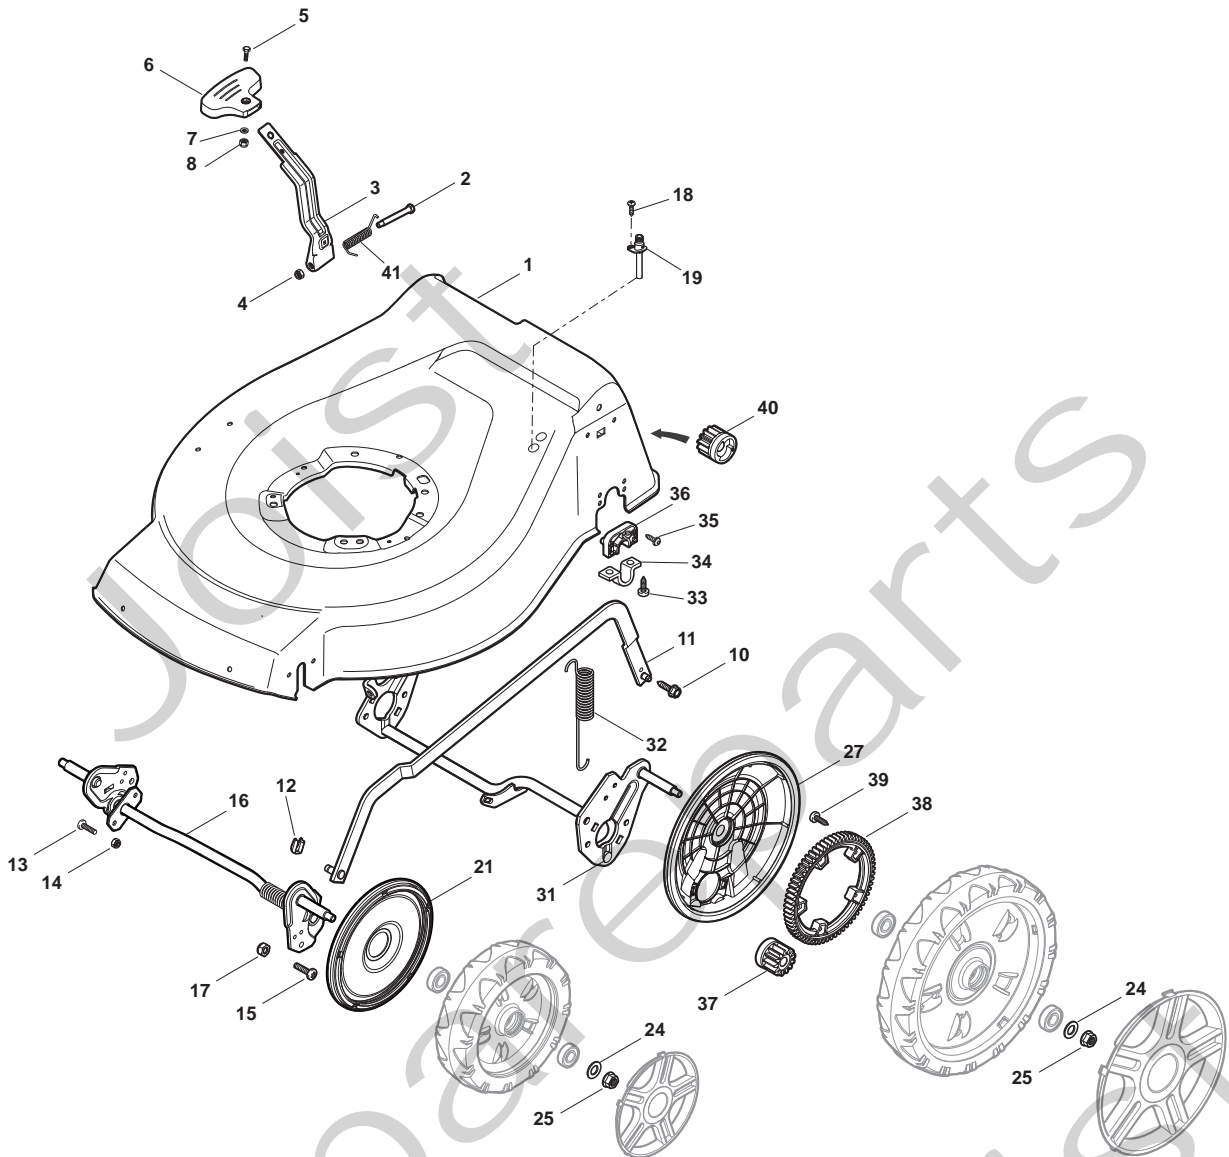

## TURBO 48 SE B Model Year 2012

- Use GLOBAL GARDEN PRODUCT Genuine Spare Parts specified in the parts list for repair and/or replacement.
- The contents described in the parts list may change due to improvement.
- The drawings of the spare parts are only indicative and might not represent the part in question exactly.
- The indications "right" - "left" - "front" - "rear" refer to the position of the operator when using the machine.
- When placing orders of parts for repair and/or replacement, make sure that the illustrated parts list is the one applying to the machine's year of manufacture, as shown on the identification plate attached to the machine.

THIS INFORMATION IS NOT INTENDED FOR SALE OR RESALE, AND THIS NOTICE MUST REMAIN ON ALL COPIES.

**STIGA**®

Position	Part No.	Q.Ty	Description
1	381004562/0	1	Deck Red
2	122534131/0	1	Pin
3	381003398/0	1	Lever, Height Adjustment
4	12154510/0	1	Nut
5	12788512/0	1	Screw
6	322394503/0	1	Knob
7	12521310/0	1	Washer
8	12150000/0	1	Nut
10	122943013/0	1	Screw
11	381002030/0	1	Rod, Height Adjustment
12	112436051/0	1	Plate
13	112727803/0	3	Screw
14	12154510/0	3	Nut
15	112727801/0	1	Screw
16	381002883/1	1	Axle, Front Wheels
17	12154510/0	1	Nut
18	12728450/0	1	Screw
19	322034002/0	1	Washing Connection
21	322600145/0	2	Protection, Wheel
24	12521350/0	4	Washer
25	12155000/0	4	Nut
27	322600208/0	2	Protection, Wheel
31	381302835/0	1	Axle, Rear Wheels
32	122450460/0	1	Spring
33	112728697/0	4	Screw
34	22545152/0	2	Plate
35	112728697/0	4	Screw
36	322785304/1	2	Support
37	122570134/0	1	Pinion L
38	322120115/0	2	Ring Gear
39	112728706/0	6	Screw
40	122570133/0	1	Pinion R
41	122446192/0	1	Spring

Position	Part No.	Q.Ty	Description
1	322500102/0	1	Air Intake Grill
2	112523000/1	2	Washer
3	12728124/0	2	Screw
5	322226151/0	1	Mask, Black
6	112727799/0	2	Screw
7	322393639/0	1	Handle, Grey
8	12154510/0	2	Nut