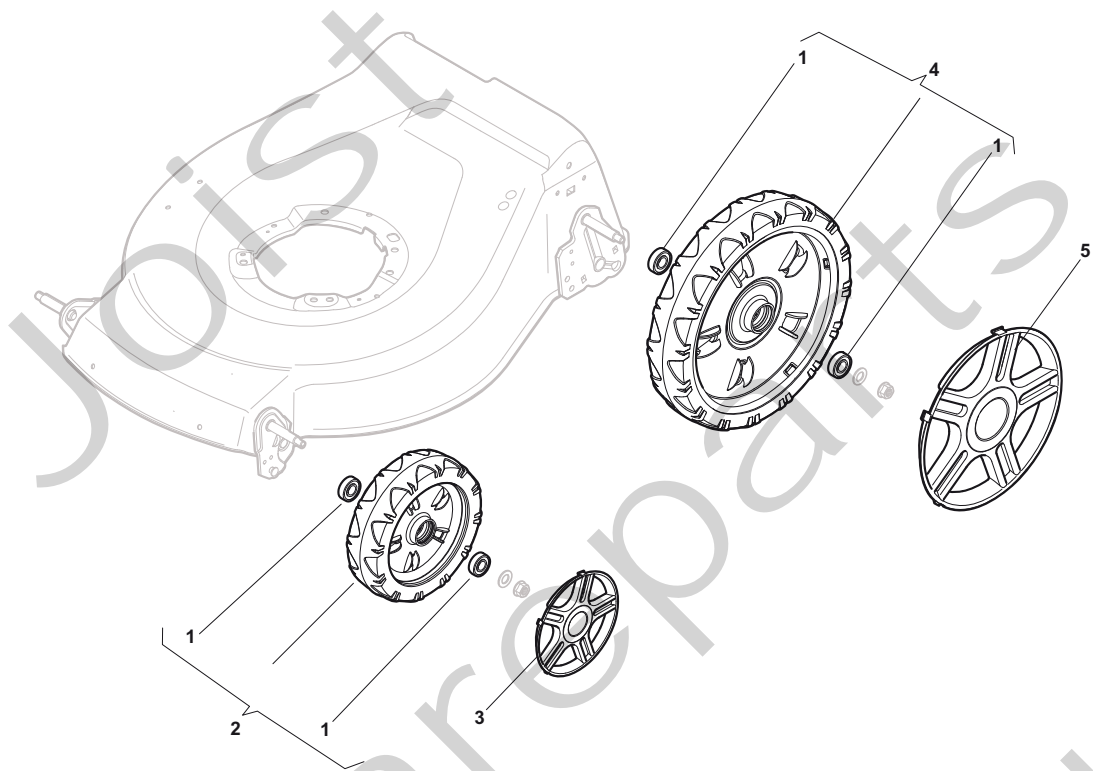

Position	Part No.	Q.Ty	Description
1	19216035/0	8	Bearing
2	381007416/1	2	Wheel Ø 200
3	22110492/0	2	Hub Cap
4	381007417/1	2	Wheel Ø 280
5	322110560/0	2	Hub Cap

Joist
Spareparts
Joist