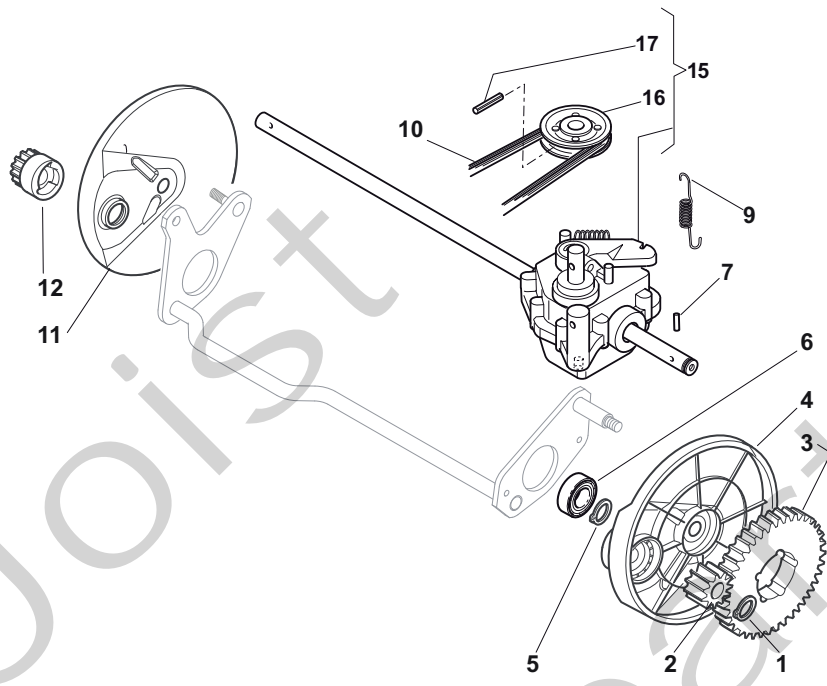

Position	Part No.	Q.Ty	Description
1	12608600/0	2	Seeger
2	22570120/1	1	Pinion L
3	22120105/1	2	Ring Gear
4	22600092/0	1	Protection, R Wheel
5	12608600/0	2	Seeger
6	19216035/0	2	Bearing
7	22753000/0	2	Pin
9	22450437/0	1	Spring
10	35063902/0	1	Belt
11	22600093/0	1	Protection, L Wheel
12	22570110/1	1	Pinion R
15	81003095/0	1	Gear Box
16	22601909/0	1	Pulley
17	12645705/0	1	Pin

Joist
Spareparts
Joist