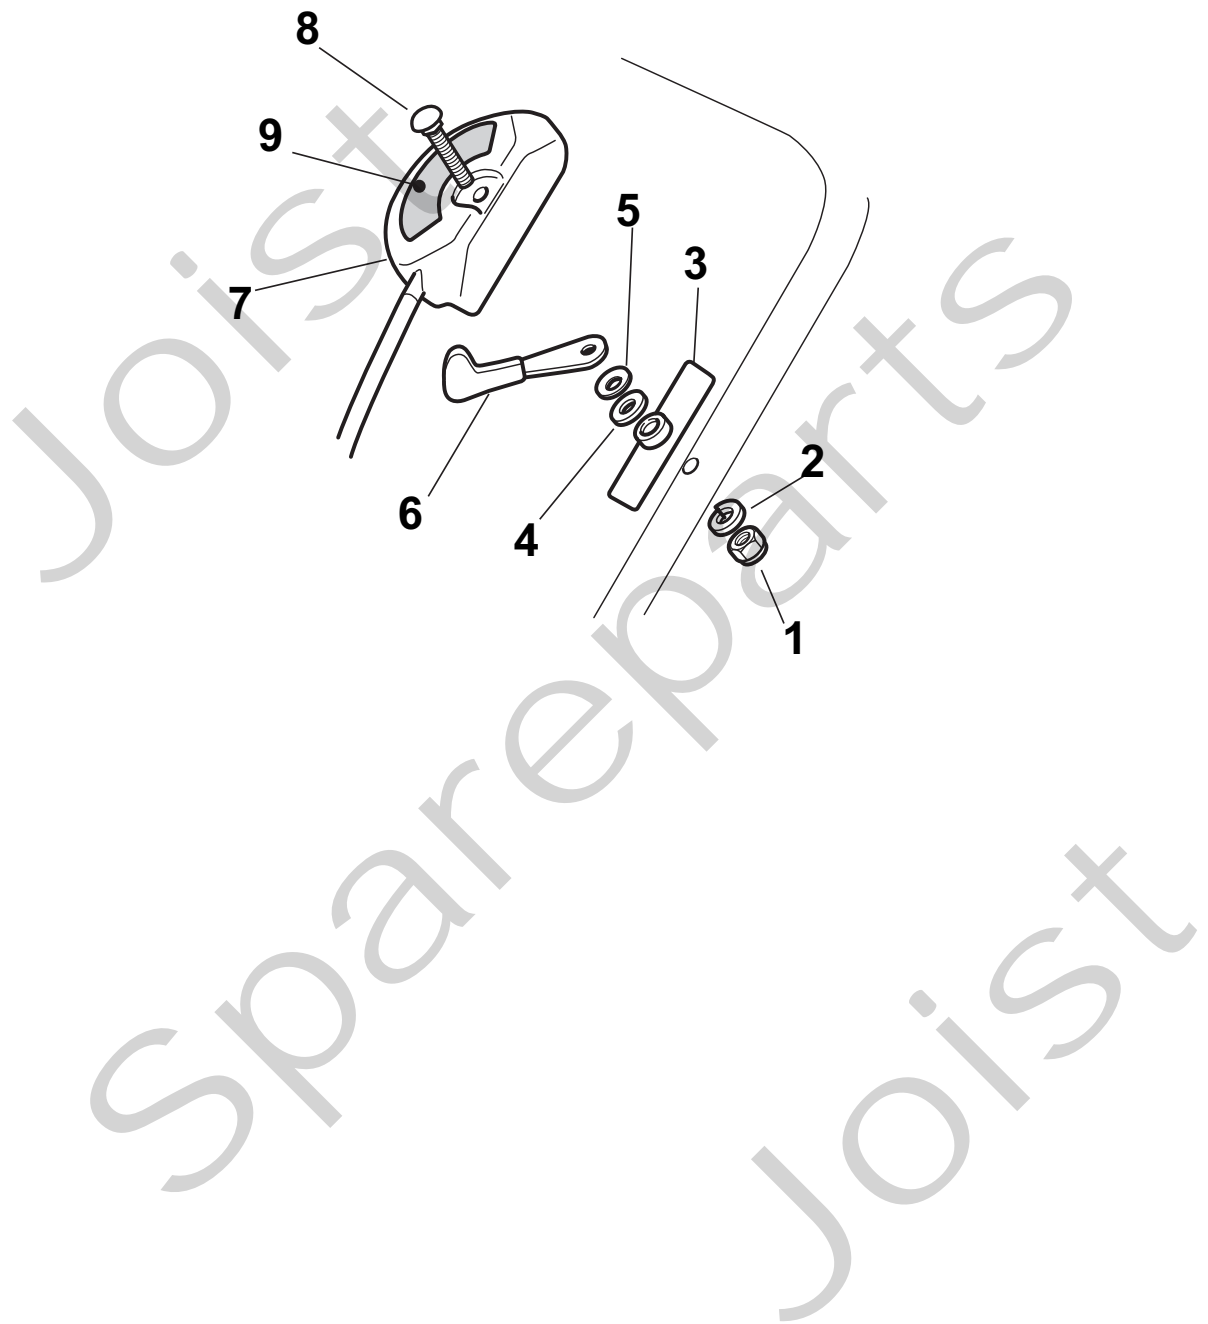

THIS INFORMATION IS NOT INTENDED FOR SALE OR RESALE, AND THIS NOTICE MUST REMAIN ON ALL COPIES.

Position	Part No.	Q.Ty	Description
1	81002909/1	1	Deck Grey
3	81002849/0	1	Axle, Front Wheels
12	12791011/0	4	Screw
13	81545105/0	1	Left Plate
14	12154510/0	4	Nut
15	81545104/0	1	Right Plate
16	81002851/0	1	Axle, Rear Wheels
17	12789000/0	2	Screw
18	81003323/0	1	Lever, Height Adjustment
19	12154330/0	2	Nut
20	12293200/0	1	Nut
21	22399812/0	1	Knob
22	12735661/0	2	Screw
23	22551529/0	2	Plate
24	12521330/0	2	Washer
25	22033329/0	1	Rod, Height Adjustment Control
26	12604899/0	2	Crown Fastener
27	22446184/0	1	Spring

Joist
Spareparts
Joist

Position	Part No.	Q.Ty	Description
1	81006377/0	1	Right Handle, Lower Part Black
2	18566114/0	4	Cap
3	12819100/0	6	Screw
4	12155000/0	6	Nut
5	18203854/0	6	Protection
6	381006379/0	1	Left Handle, Lower Part Black
7	12793102/0	4	Screw
8	181006365/1	1	Handle, Middle Part Black
9	12155000/0	4	Nut
10	12523060/0	2	Washer
11	12523080/0	1	Washer
12	22399813/0	1	Knob

Position	Part No.	Q.Ty	Description
1	12291000/0	1	Nut
2	12581500/0	1	Grower
3	22171006/0	1	Spacer
4	12521360/0	1	Washer
5	12508100/0	1	Spring Washer
6	81007279/1	1	Lever, Throttle
7	81007080/0	1	Throttle Cable
8	12815030/0	1	Screw
9	14356703/0	1	Label