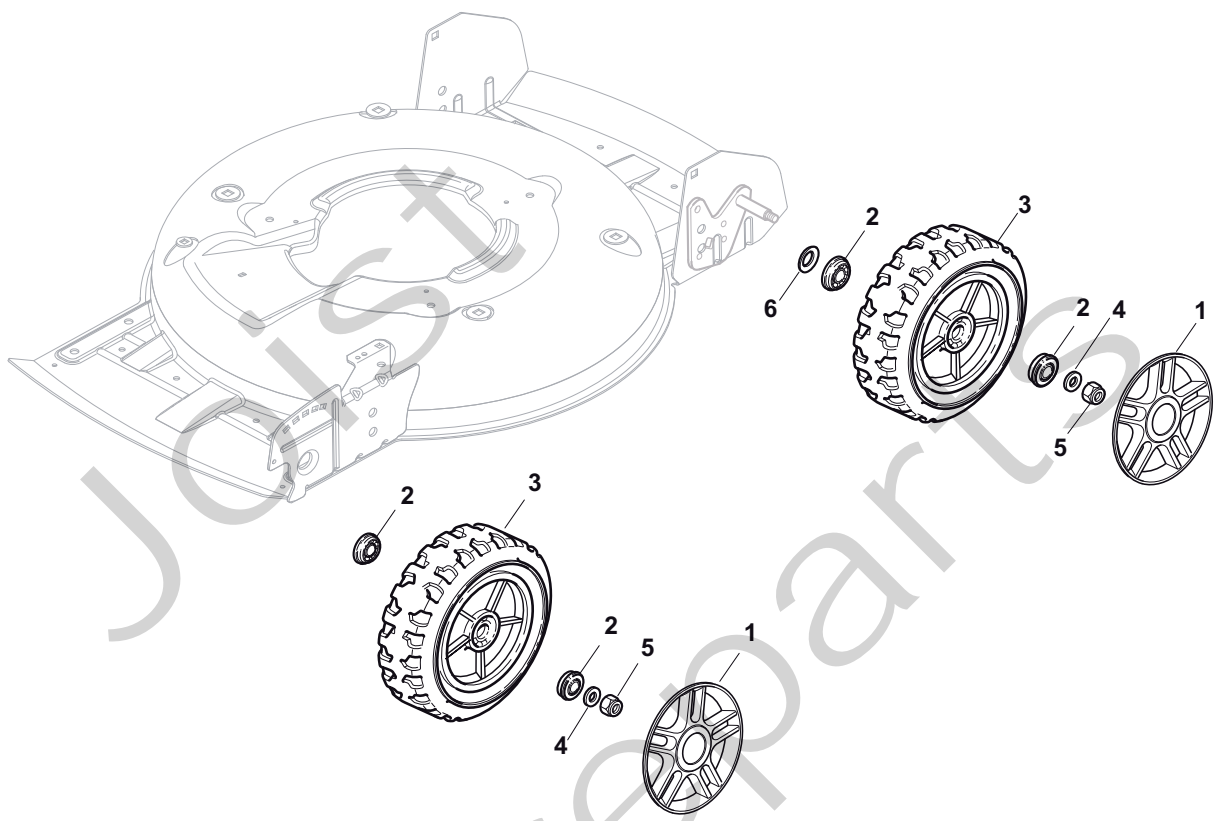

Position	Part No.	Q.Ty	Description
1	22110492/0	4	Hub Cap
2	22122200/0	8	Bearing
3	381007390/1	4	Wheel Ø 210
4	12521350/0	4	Washer
5	12155000/0	4	Nut
6	12530150/0	2	Elastic Washer

Joist
Spareparts
Joist