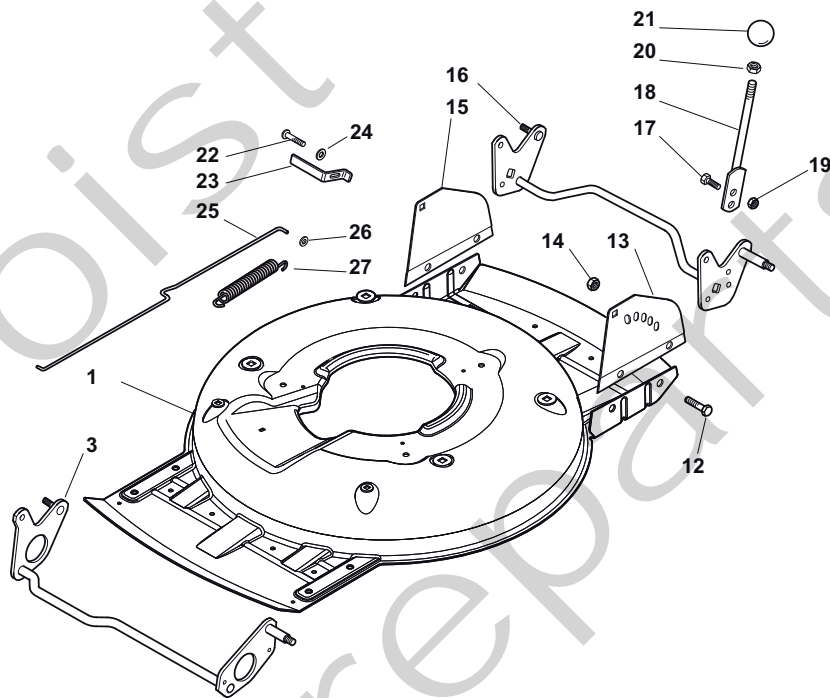

Genuine Spare Parts

www.stiga.com

MULTICLIP RENTAL 50 SE B Model Year 2012

- Use GLOBAL GARDEN PRODUCT Genuine Spare Parts specified in the parts list for repair and/or replacement.
- The contents described in the parts list may change due to improvement.
- The drawings of the spare parts are only indicative and might not represent the part in question exactly.
- The indications "right" - "left" - "front" - "rear" refer to the position of the operator when using the machine.
- When placing orders of parts for repair and/or replacement, make sure that the illustrated parts list is the one applying to the machine's year of manufacture, as shown on the identification plate attached to the machine.

THIS INFORMATION IS NOT INTENDED FOR SALE OR RESALE, AND THIS NOTICE MUST REMAIN ON ALL COPIES.

Position	Part No.	Q.Ty	Description
1	81002909/1	1	Deck Grey
3	81002849/0	1	Axle, Front Wheels
12	12791011/0	4	Screw
13	81545105/0	1	Left Plate
14	12154510/0	4	Nut
15	81545104/0	1	Right Plate
16	81002851/0	1	Axle, Rear Wheels
17	12789000/0	2	Screw
18	81003323/0	1	Lever, Height Adjustment
19	12154330/0	2	Nut
20	12293200/0	1	Nut
21	22399812/0	1	Knob
22	12735661/0	2	Screw
23	22551529/0	2	Plate
24	12521330/0	2	Washer
25	22033329/0	1	Rod, Height Adjustment Control
26	12604899/0	2	Crown Fastener
27	22446184/0	1	Spring

Position	Part No.	Q.Ty	Description
1	12291000/0	1	Nut
2	12581500/0	1	Grower
3	22171006/0	1	Spacer
4	12521360/0	1	Washer
5	12508100/0	1	Spring Washer
6	81007279/1	1	Lever, Throttle
7	81007080/0	1	Throttle Cable
8	12815030/0	1	Screw
9	14356703/0	1	Label

Joist
Spareparts
Joist

Position	Part No.	Q.Ty	Description
1	22465611/0	1	Hub With Pulley, Crankshaft Ø 22
2	81004146/0	1	Blade Winged
3	22672110/1	2	Clutch Washer
4	22672105/0	1	Washer
5	12508120/0	1	Cupped Spring
6	22041940/0	1	Clutch Bush
7	12736850/0	1	Screw
8	12139100/0	1	Feather, Crankshaft Ø 22.2
9	12792611/0	3	Screw
10	12523060/0	6	Washer
11	322207219/1	1	Flange
12	12293201/0	3	Nut
13	112735108/1	3	Screw