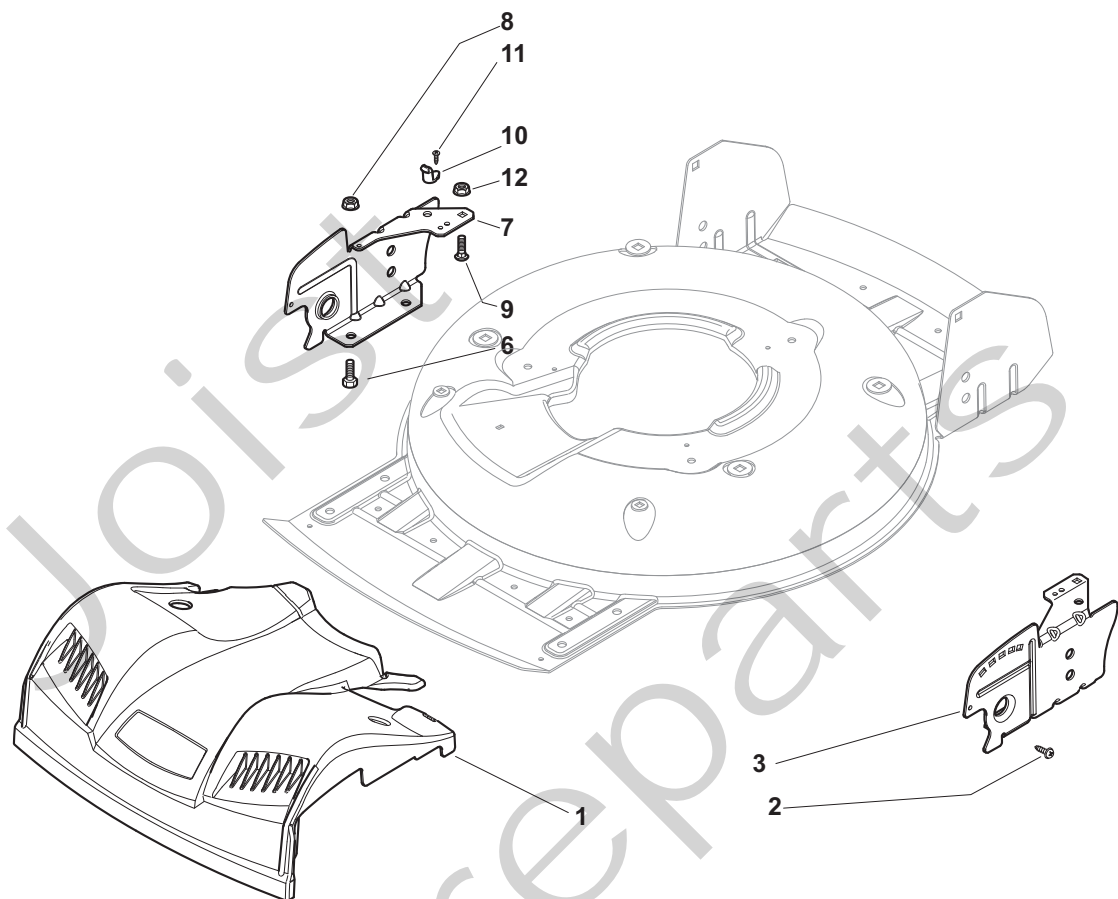

Position	Part No.	Q.Ty	Description
1	322226097/1	1	Mask, Yellow
2	12728523/0	2	Screw
3	22778421/0	1	Bracket, L
6	12792611/0	4	Screw
7	22778419/0	1	Bracket, R
8	12293201/0	4	Nut
9	12815200/0	2	Screw
10	22020400/0	2	Fairlead
11	12728523/0	2	Screw
12	12292102/0	2	Nut

Joist
Spareparts
Joist