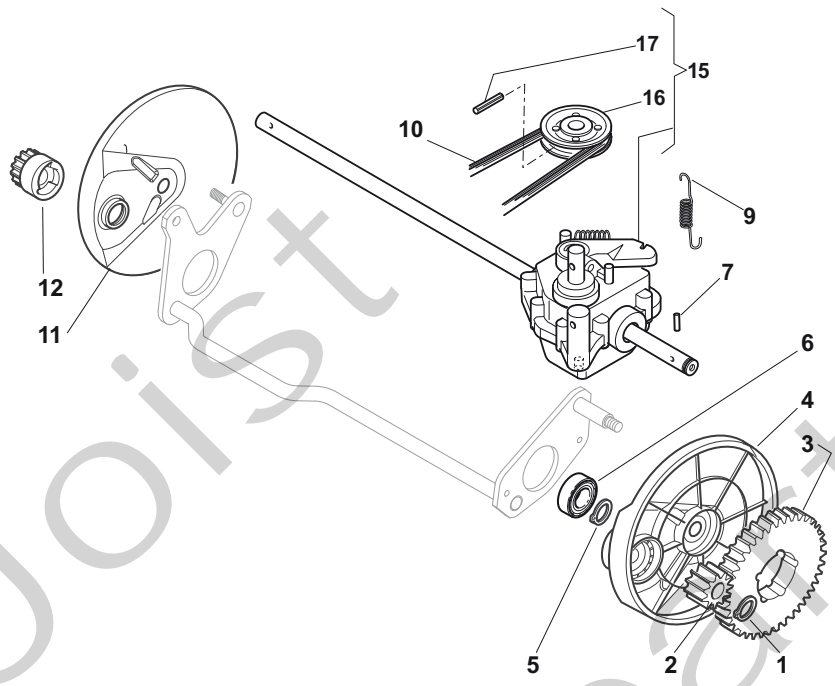

THIS INFORMATION IS NOT INTENDED FOR SALE OR RESALE, AND THIS NOTICE MUST REMAIN ON ALL COPIES.

Position	Part No.	Q.Ty	Description
1	81002909/1	1	Deck Grey
3	81002849/0	1	Axle, Front Wheels
12	12791011/0	4	Screw
13	81545105/0	1	Left Plate
14	12154510/0	4	Nut
15	81545104/0	1	Right Plate
16	81002851/0	1	Axle, Rear Wheels
17	12789000/0	2	Screw
18	81003323/0	1	Lever, Height Adjustment
19	12154330/0	2	Nut
20	12293200/0	1	Nut
21	22399812/0	1	Knob
22	12735661/0	2	Screw
23	22551529/0	2	Plate
24	12521330/0	2	Washer
25	22033329/0	1	Rod, Height Adjustment Control
26	12604899/0	2	Crown Fastener
27	22446184/0	1	Spring

Position	Part No.	Q.Ty	Description
1	181006367/1	1	Handle, Upper Part Black
2	12727783/0	1	Screw
3	181000618/0	1	Cable, Thread Engine Brake
4	22551640/0	1	Plate
5	12154510/0	1	Nut
6	81003318/1	1	Lever, Engine Brake
7	12154510/0	2	Nut
8	12521330/0	2	Washer
9	22671660/1	2	Washer
10	12727784/0	2	Screw
11	12292100/0	1	Nut
12	12530060/0	1	Washer
13	22450446/0	1	Spring
14	22170840/0	1	Spacer
15	81003313/0	1	Lever, Driving
16	12293200/0	1	Nut
17	22399812/0	1	Knob
18	12727791/0	1	Screw
19	381000745/1	1	Cable, Rear Drive
20	12521330/0	1	Washer
21	12154510/0	1	Nut
22	22170843/0	1	Spacer
23	22551653/0	1	Plate
25	22170842/0	1	Spacer
26	12727786/0	1	Screw
28	22430314/0	1	Spring
29	81004405/0	1	Dash Board
30	12154510/0	1	Nut
31	12727792/0	1	Screw
32	12154510/0	1	Nut
33	22500050/0	1	Shoe
34	22524342/0	1	Pin
35	12604897/0	1	Snap Ring

Position	Part No.	Q.Ty	Description
1	12608600/0	2	Seeger
2	22570120/1	1	Pinion L
3	22120105/1	2	Ring Gear
4	22600092/0	1	Protection, R Wheel
5	12608600/0	2	Seeger
6	19216035/0	2	Bearing
7	22753000/0	2	Pin
9	22450437/0	1	Spring
10	35063902/0	1	Belt
11	22600093/0	1	Protection, L Wheel
12	22570110/1	1	Pinion R
15	81003095/0	1	Gear Box
16	22601909/0	1	Pulley
17	12645705/0	1	Pin