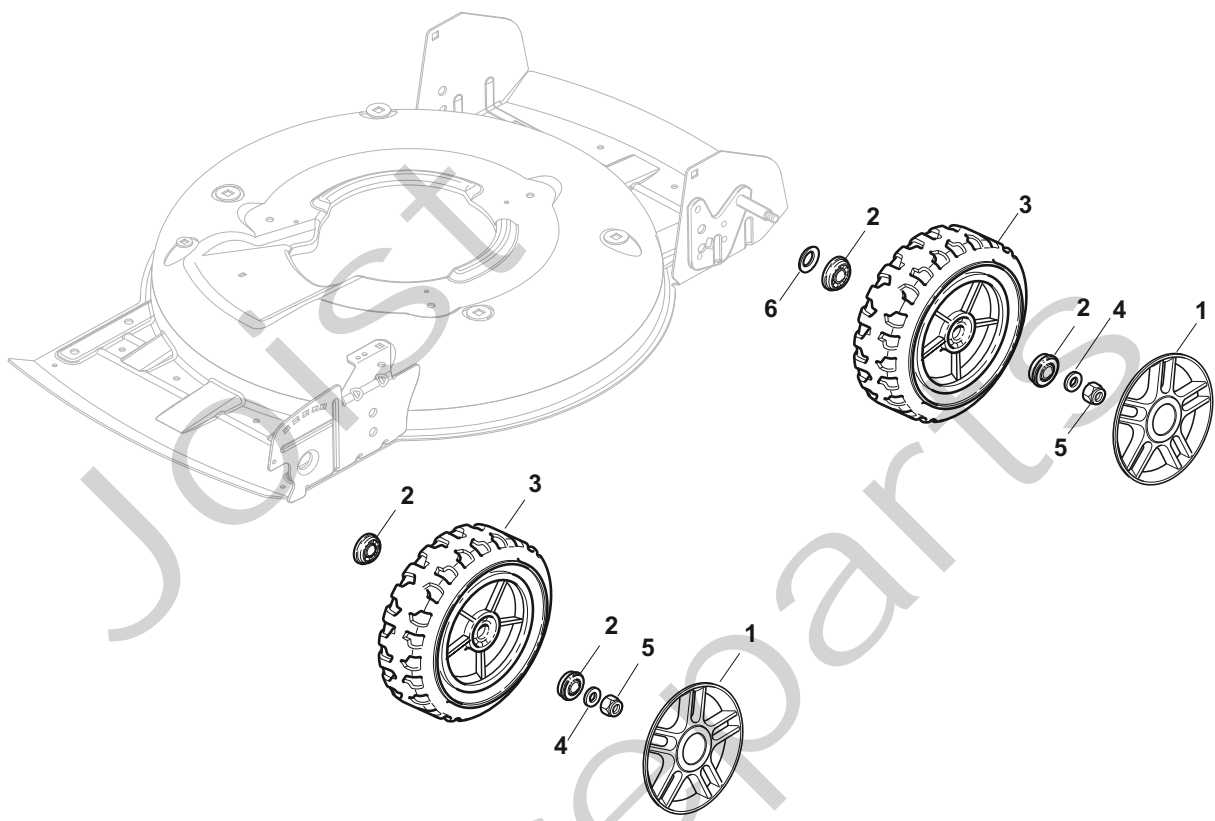

Position	Part No.	Q.Ty	Description
1	22110492/0	4	Hub Cap
2	22122200/0	8	Bearing
3	381007390/1	4	Wheel Ø 210
4	12521350/0	4	Washer
5	12155000/0	4	Nut
6	12530150/0	2	Elastic Washer

Joist
Spareparts
Joist