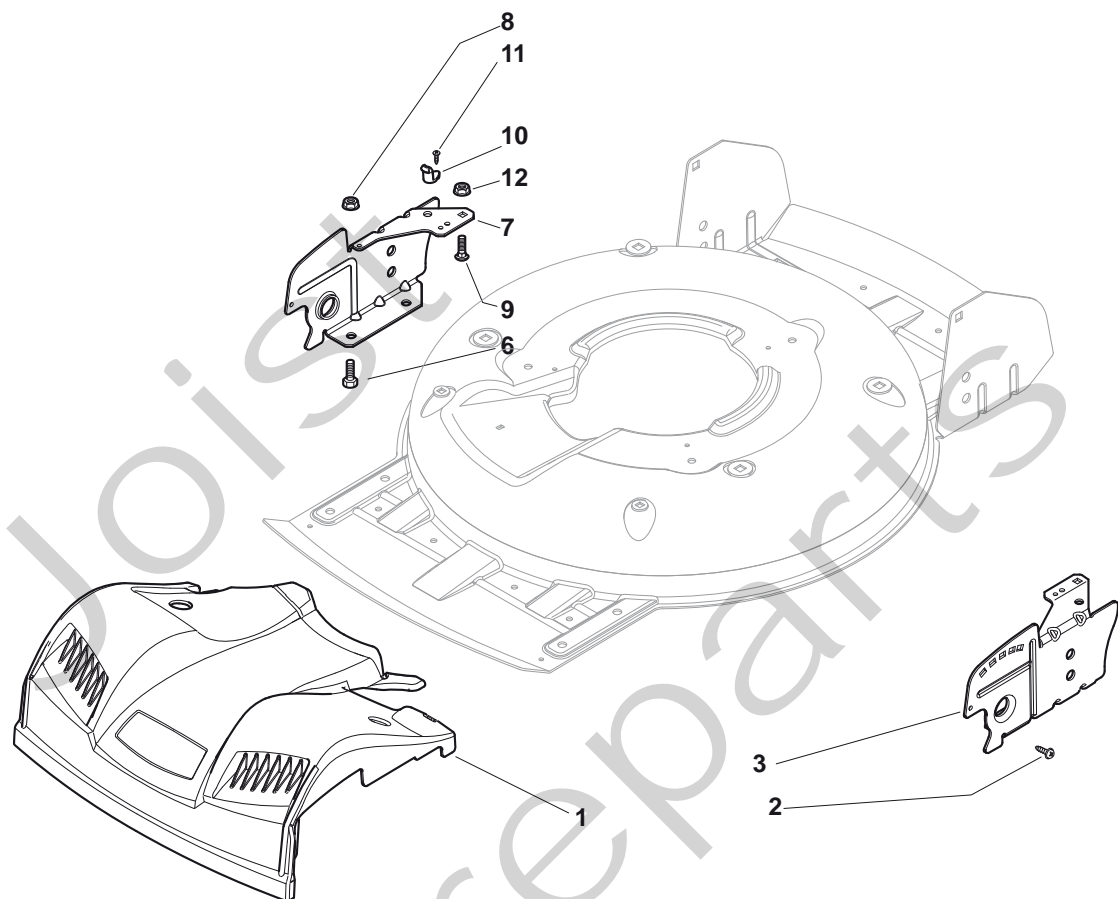

THIS INFORMATION IS NOT INTENDED FOR SALE OR RESALE, AND THIS NOTICE MUST REMAIN ON ALL COPIES.

Position	Part No.	Q.Ty	Description
1	81002909/1	1	Deck Grey
3	81002849/0	1	Axle, Front Wheels
12	12791011/0	4	Screw
13	81545105/0	1	Left Plate
14	12154510/0	4	Nut
15	81545104/0	1	Right Plate
16	81002851/0	1	Axle, Rear Wheels
17	12789000/0	2	Screw
18	81003323/0	1	Lever, Height Adjustment
19	12154330/0	2	Nut
20	12293200/0	1	Nut
21	22399812/0	1	Knob
22	12735661/0	2	Screw
23	22551529/0	2	Plate
24	12521330/0	2	Washer
25	22033329/0	1	Rod, Height Adjustment Control
26	12604899/0	2	Crown Fastener
27	22446184/0	1	Spring

Position	Part No.	Q.Ty	Description
1	181006367/1	1	Handle, Upper Part Black
2	12727783/0	1	Screw
3	181000618/0	1	Cable, Thread Engine Brake
4	22551640/0	1	Plate
5	12154510/0	1	Nut
6	81003318/1	1	Lever, Engine Brake
7	12154510/0	2	Nut
8	12521330/0	2	Washer
9	22671660/1	2	Washer
10	12727784/0	2	Screw
11	12292100/0	1	Nut
12	12530060/0	1	Washer
13	22450446/0	1	Spring
14	22170840/0	1	Spacer
15	81003313/0	1	Lever, Driving
16	12293200/0	1	Nut
17	22399812/0	1	Knob
18	12727791/0	1	Screw
19	381000745/1	1	Cable, Rear Drive
20	12521330/0	1	Washer
21	12154510/0	1	Nut
22	22170843/0	1	Spacer
23	22551653/0	1	Plate
25	22170842/0	1	Spacer
26	12727786/0	1	Screw
28	22430314/0	1	Spring
29	81004405/0	1	Dash Board
30	12154510/0	1	Nut
31	12727792/0	1	Screw
32	12154510/0	1	Nut
33	22500050/0	1	Shoe
34	22524342/0	1	Pin
35	12604897/0	1	Snap Ring

Position	Part No.	Q.Ty	Description
1	12608600/0	2	Seeger
2	22570120/1	1	Pinion L
3	22120105/1	2	Ring Gear
4	22600092/0	1	Protection, R Wheel
5	12608600/0	2	Seeger
6	19216035/0	2	Bearing
7	22753000/0	2	Pin
9	22450437/0	1	Spring
10	35063902/0	1	Belt
11	22600093/0	1	Protection, L Wheel
12	22570110/1	1	Pinion R
15	81003095/0	1	Gear Box
16	22601909/0	1	Pulley
17	12645705/0	1	Pin