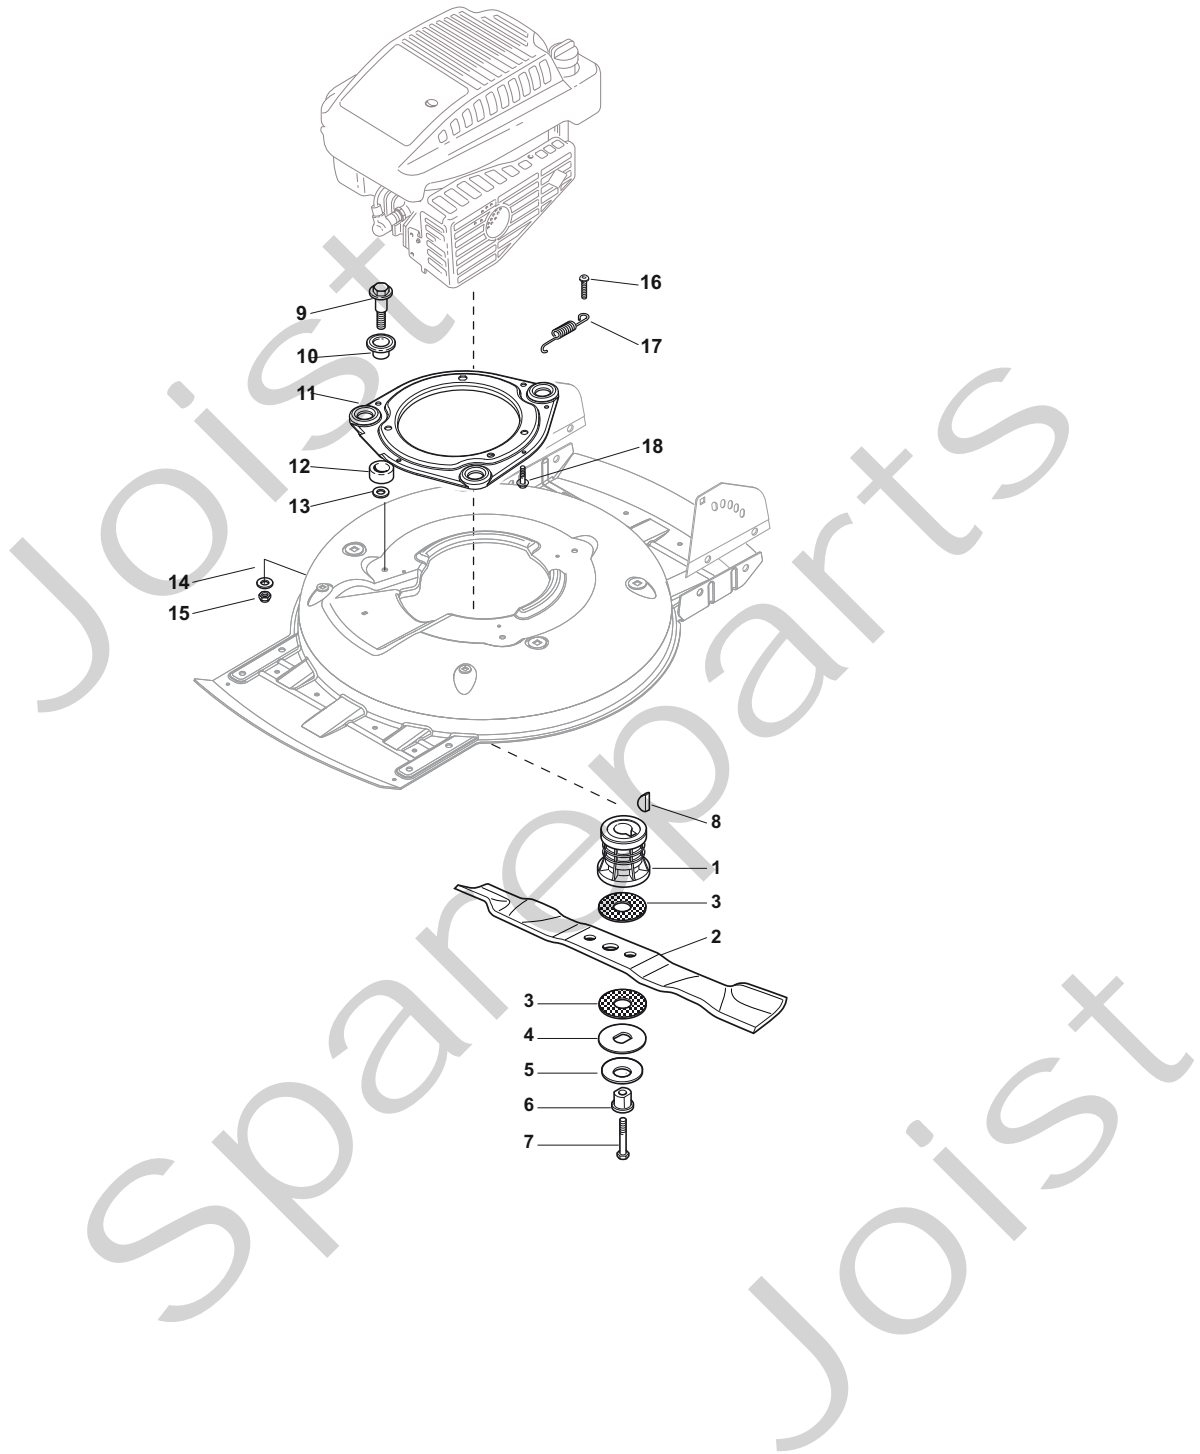

Position	Part No.	Q.Ty	Description
1	22465611/0	1	Hub With Pulley, Crankshaft Ø 22
2	81004146/0	1	Blade Winged
3	22672110/1	2	Clutch Washer
4	22672105/0	1	Washer
5	12508120/0	1	Cupped Spring
6	22041940/0	1	Clutch Bush
7	12736850/0	1	Screw
8	12139100/0	1	Feather, Crankshaft Ø 22.2
9	22524329/0	3	Pin
10	22672201/0	3	Washer
11	22207225/0	1	Flange, Black
12	22250012/0	3	Grommet
13	22671651/0	3	Washer
14	12521350/0	3	Washer
15	12155000/0	3	Nut
16	12791400/0	1	Screw
17	22450444/0	1	Spring
18	112735108/1	3	Screw