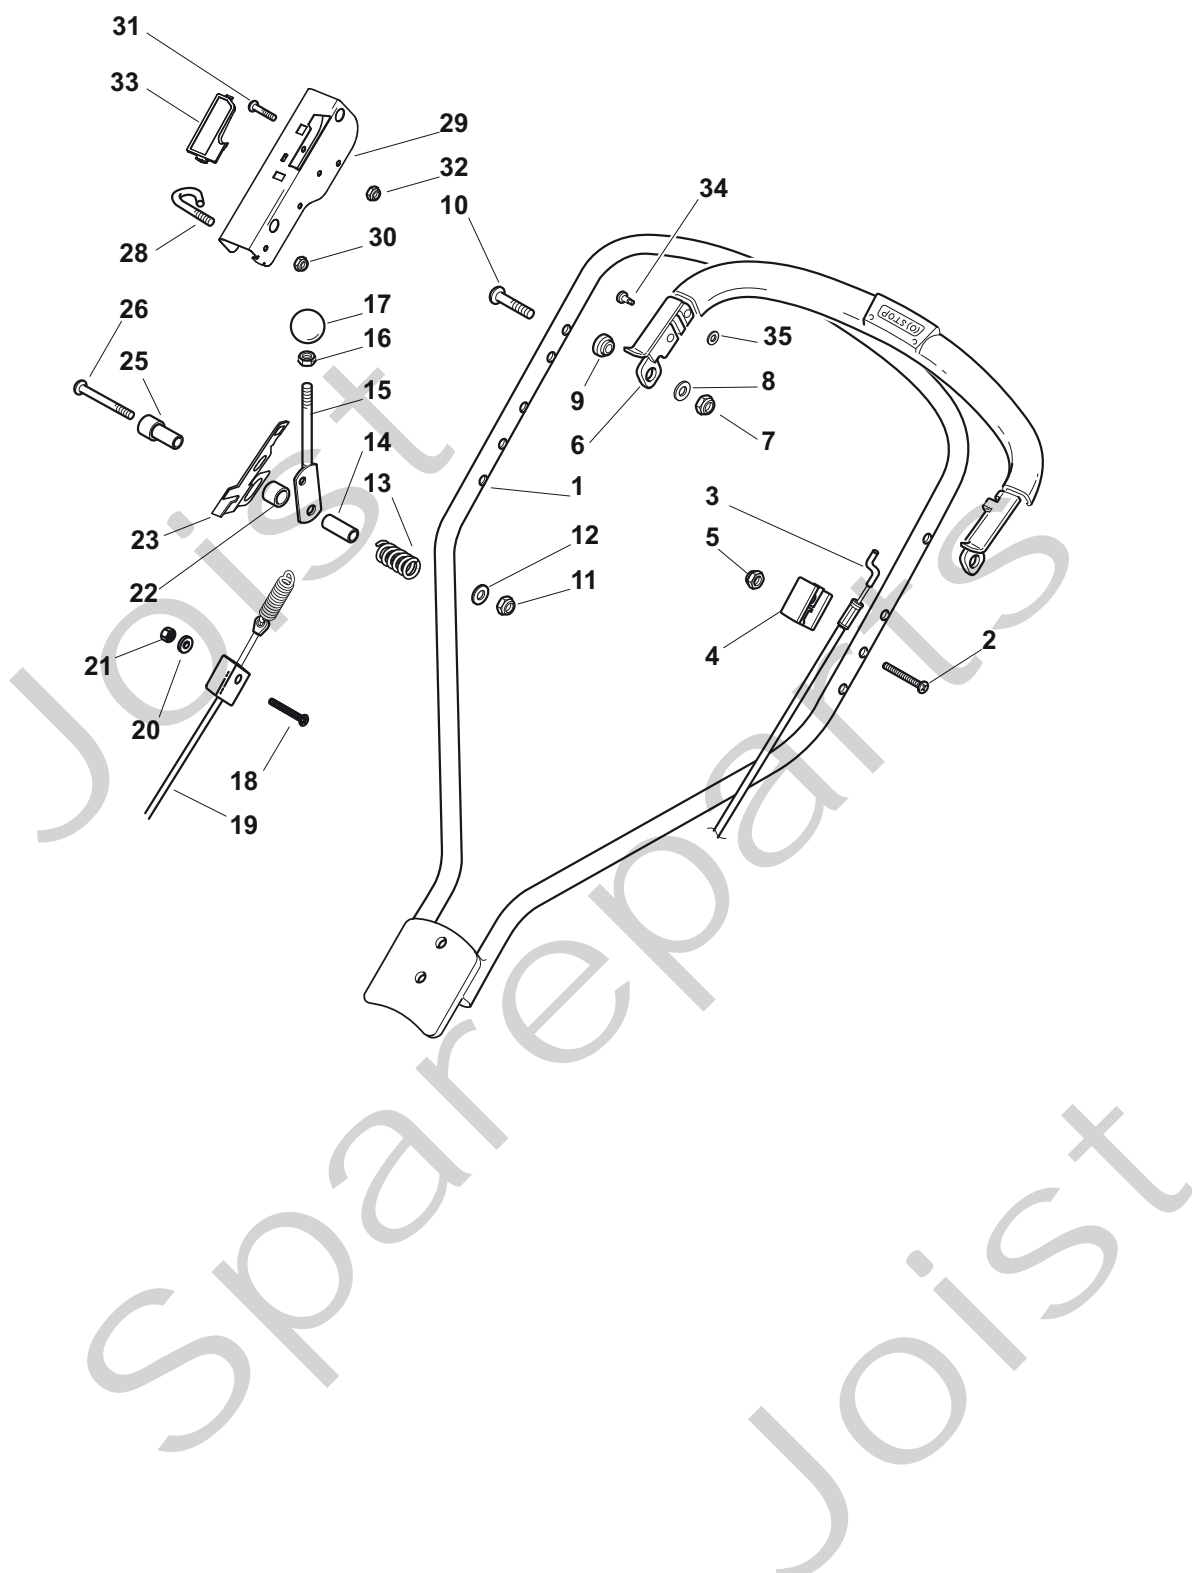

Position	Part No.	Q.Ty	Description
1	181006363/2	1	Handle, Upper Part Yellow
2	12727783/0	1	Screw
3	181000769/1	1	Cable, Thread Engine Brake
4	22551640/0	1	Plate
5	12154510/0	1	Nut
6	81003318/1	1	Lever, Engine Brake
7	12154510/0	2	Nut
8	12521330/0	2	Washer
9	22671660/1	2	Washer
10	12727784/0	2	Screw
11	12292100/0	1	Nut
12	12530060/0	1	Washer
13	22450446/0	1	Spring
14	22170840/0	1	Spacer
15	81003313/0	1	Lever, Driving
16	12293200/0	1	Nut
17	22399812/0	1	Knob
18	12727791/0	1	Screw
19	381000745/1	1	Cable, Rear Drive
20	12521330/0	1	Washer
21	12154510/0	1	Nut
22	22170843/0	1	Spacer
23	22551653/0	1	Plate
25	22170842/0	1	Spacer
26	12727786/0	1	Screw
28	22430314/0	1	Spring
29	81004405/0	1	Dash Board
30	12154510/0	1	Nut
31	12727792/0	1	Screw
32	12154510/0	1	Nut
33	22500050/0	1	Shoe
34	22524342/0	1	Pin
35	12604897/0	1	Snap Ring