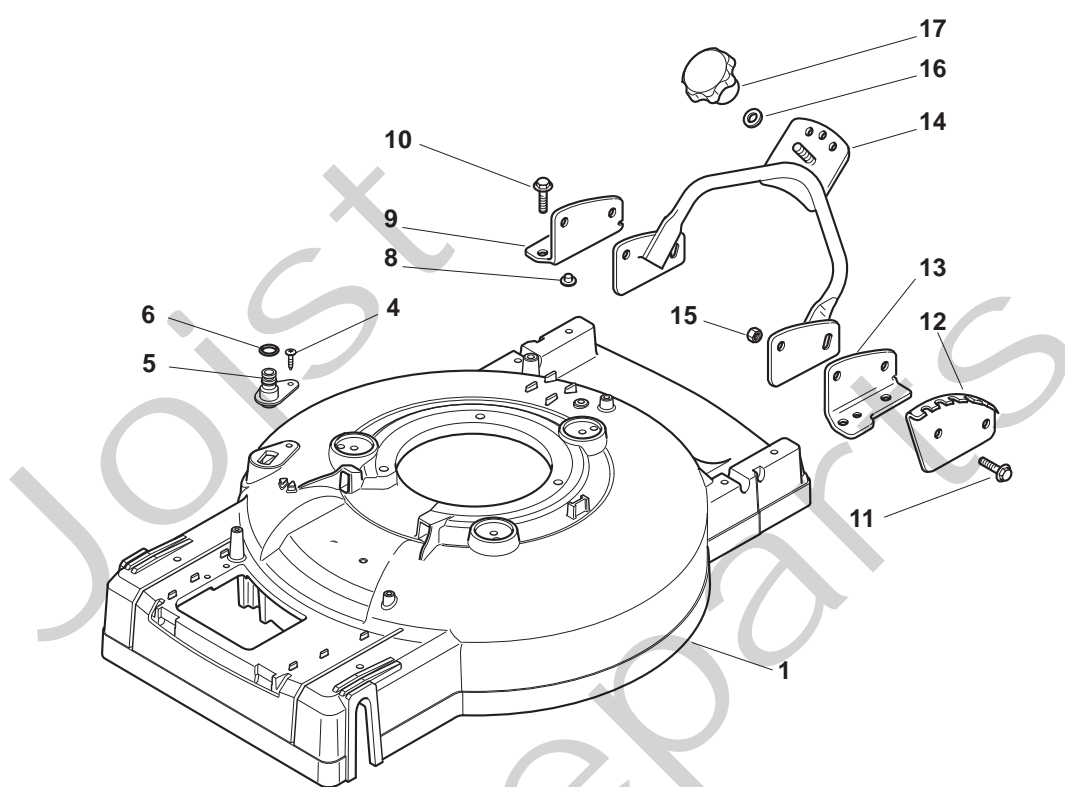

Position	Part No.	Q.Ty	Description
1	381003631/0	1	Deck Grey
4	12728519/0	1	Screw
5	22034000/0	1	Washing Connection
6	19035000/0	1	Or Ring
8	22820054/0	2	Cap
9	22778417/0	1	Bracket, R
10	12735595/0	4	Screw
11	12800815/0	4	Screw
12	22735569/0	1	Sector, Height Adjustment
13	22778415/0	1	Bracket, L
14	181006361/1	1	Handle, Lower Part Yellow
15	12293200/0	4	Nut
16	12523080/0	1	Washer
17	22399813/0	1	Knob