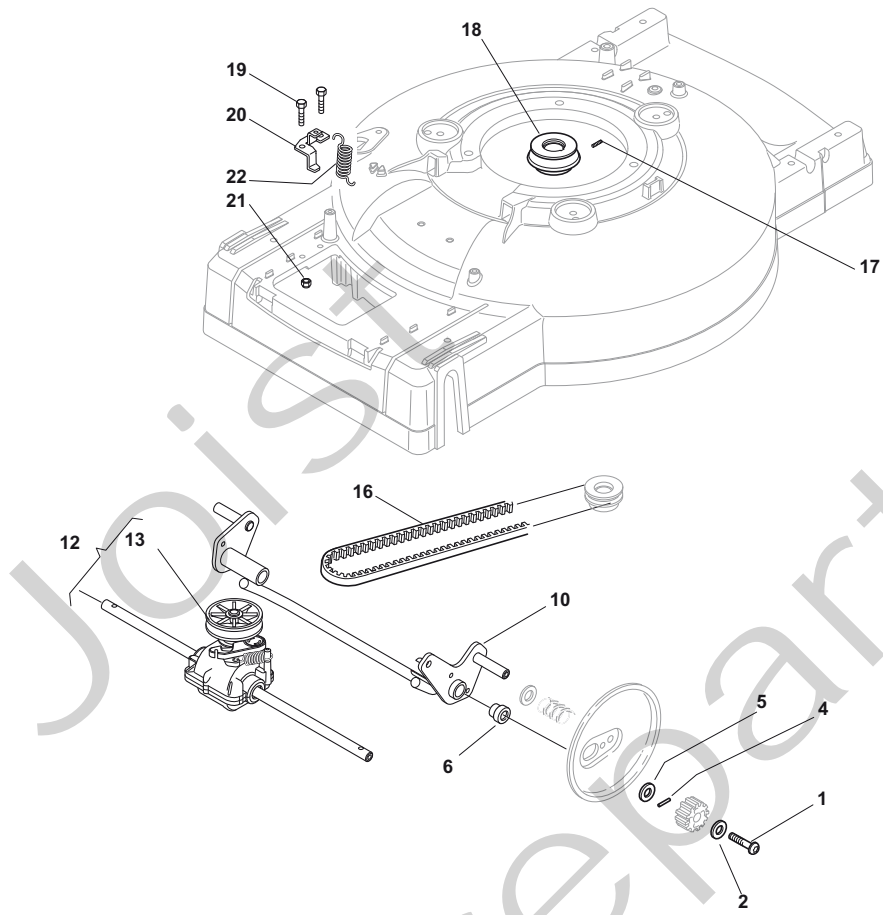

THIS INFORMATION IS NOT INTENDED FOR SALE OR RESALE, AND THIS NOTICE MUST REMAIN ON ALL COPIES.

Position	Part No.	Q.Ty	Description
1	381003631/0	1	Deck Grey
4	12728519/0	1	Screw
5	22034000/0	1	Washing Connection
6	19035000/0	1	Or Ring
8	22820054/0	2	Cap
9	22778417/0	1	Bracket, R
10	12735595/0	4	Screw
11	12800815/0	4	Screw
12	22735569/0	1	Sector, Height Adjustment
13	22778415/0	1	Bracket, L
14	181006361/1	1	Handle, Lower Part Yellow
15	12293200/0	4	Nut
16	12523080/0	1	Washer
17	22399813/0	1	Knob

Position	Part No.	Q.Ty	Description
1	112735662/1	2	Screw
2	12521460/0	2	Washer
4	22753002/0	2	Pin
5	22671661/0	2	Washer
6	22038406/0	2	Spacer
10	381002833/1	1	Axle, Front Wheels
12	181003100/0	1	Gear Box
13	22601919/0	1	Pulley
16	35064010/0	1	Belt
17	12714312/0	1	Dowel
18	122601920/0	1	Pulley, Crankshaft Ø 25
19	12791011/0	2	Screw
20	322551659/1	1	Plate
21	12154510/0	2	Nut
22	22450437/0	1	Spring

Position	Part No.	Q.Ty	Description
1	122465632/0	1	Hub With Pulley, Crankshaft Ø 25
2	81004139/0	1	Blade Winged
3	22672110/1	2	Clutch Washer
4	22672105/0	1	Washer
5	12508120/0	1	Cupped Spring
6	22041940/0	1	Clutch Bush
7	12736850/0	1	Screw
8	12139150/0	1	Feather, Crankshaft Ø 25
9	22524329/0	3	Pin
10	22672201/0	3	Washer
11	81207220/0	1	Flange, Yellow
12	22250012/0	3	Grommet
13	22671651/0	3	Washer
14	12521350/0	3	Washer
15	12155000/0	3	Nut
16	112735108/1	3	Screw
17	12791400/0	1	Screw
18	22450444/0	1	Spring