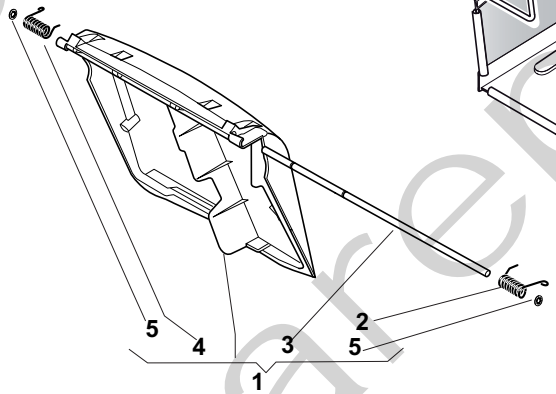

Position	Part No.	Q.Ty	Description
1	381008081/2	1	Stone-Guard
2	122450466/0	1	L Spring
3	122517882/0	1	Pin
4	122450465/0	1	R Spring
5	12604899/0	2	Crown Fastener
6	22486101/0	1	Grass-Box, Upper
7	22608525/0	1	Stiffening Lower
8	81002211/0	1	Box, Fabric
9	12728680/0	2	Screw
10	12523050/0	2	Washer
15	113300213/0	1	Scraper

Joist
Spareparts
Joist