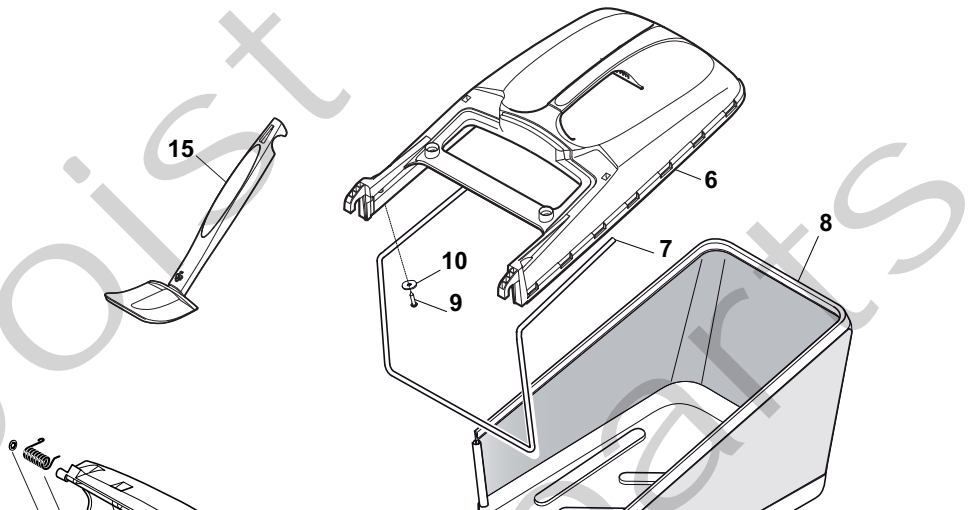

Position	Part No.	Q.Ty	Description
1	381008081/2	1	Stone-Guard
2	122450466/0	1	L Spring
3	122517882/0	1	Pin
4	122450465/0	1	R Spring
5	12604899/0	2	Crown Fastener
6	22486101/0	1	Grass-Box, Upper
7	22608525/0	1	Stiffening Lower
8	81002211/0	1	Box, Fabric
9	12728680/0	2	Screw
10	12523050/0	2	Washer
15	113300213/0	1	Scraper

Joist
Spareparts
Joist