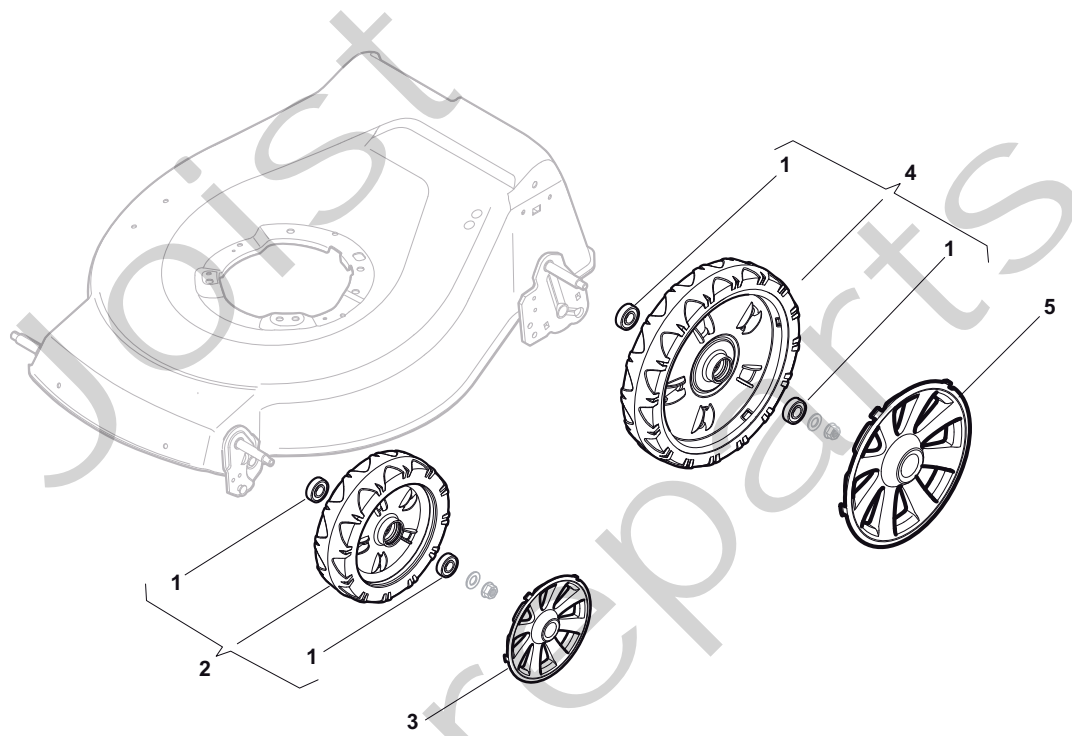

Spare Parts Joist

Position	Part No.	Q.Ty	Description
1	19216035/0	8	Bearing
2	381007416/1	2	Wheel Ø 200
3	322110645/0	2	Hub Cap
4	381007417/1	2	Wheel Ø 280
5	322110646/0	2	Hub Cap

Joist
Spareparts
Joist