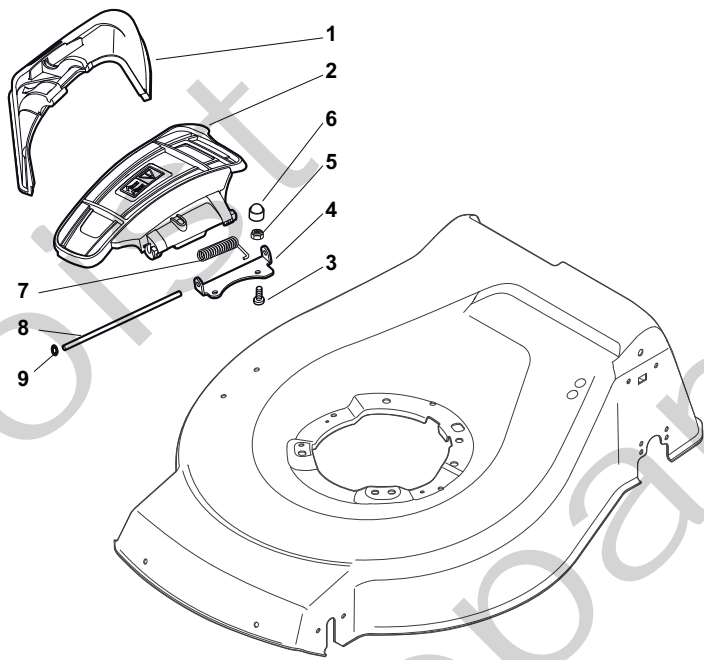

THIS INFORMATION IS NOT INTENDED FOR SALE OR RESALE, AND THIS NOTICE MUST REMAIN ON ALL COPIES.

STIGA®

Position	Part No.	Q.Ty	Description
1	381004542/0	1	Deck Red
2	122534131/0	1	Pin
3	381003398/0	1	Lever, Height Adjustment
4	12154510/0	1	Nut
5	12788512/0	1	Screw
6	322394503/0	1	Knob
7	12521310/0	1	Washer
8	12150000/0	1	Nut
10	122943013/0	1	Screw
11	381002032/0	1	Rod, Height Adjustment
12	112436051/0	1	Plate
13	112727803/0	3	Screw
14	12154510/0	3	Nut
15	112727801/0	1	Screw
16	381002887/1	1	Axle, Front Wheels
17	12154510/0	1	Nut
18	12728450/0	1	Screw
19	322034002/0	1	Washing Connection
21	322600145/0	2	Protection, Wheel
24	12521350/0	4	Washer
25	12155000/0	4	Nut
27	322600208/0	2	Protection, Wheel
31	381302835/0	1	Axle, Rear Wheels
32	122450460/0	1	Spring
33	112728697/0	4	Screw
34	22545152/0	2	Plate
35	112728697/0	4	Screw
36	322785304/1	2	Support
37	122570134/0	1	Pinion L
38	322120115/0	2	Ring Gear
39	112728706/0	6	Screw
40	122570133/0	1	Pinion R
41	122446192/0	1	Spring

Position	Part No.	Q.Ty	Description
1	322108295/0	1	Stone-Guard
2	322600195/0	1	Ejection Guard
3	112727803/0	2	Screw
4	322806639/0	1	Fulcrum Pin
5	12154510/0	2	Nut
6	18203853/0	2	Protection
7	122450456/0	1	Spring
8	122517869/0	1	Pin
9	12604896/0	2	Crown Fastener

Position	Part No.	Q.Ty	Description
1	12608600/0	2	Seeger
2	112728697/0	4	Screw
3	322042063/0	2	Bush
4	22753000/0	2	Pin
5	81003092/0	1	Gear Box
6	22601909/0	1	Pulley
7	12645700/0	1	Pin
8	22033283/0	1	Adjustment Rod
9	35063902/0	1	Belt
11	22041957/1	1	Bush
12	22450063/0	1	Spring
13	22680009/0	1	Washer
14	12154510/0	1	Nut
15	22110230/0	1	Cap