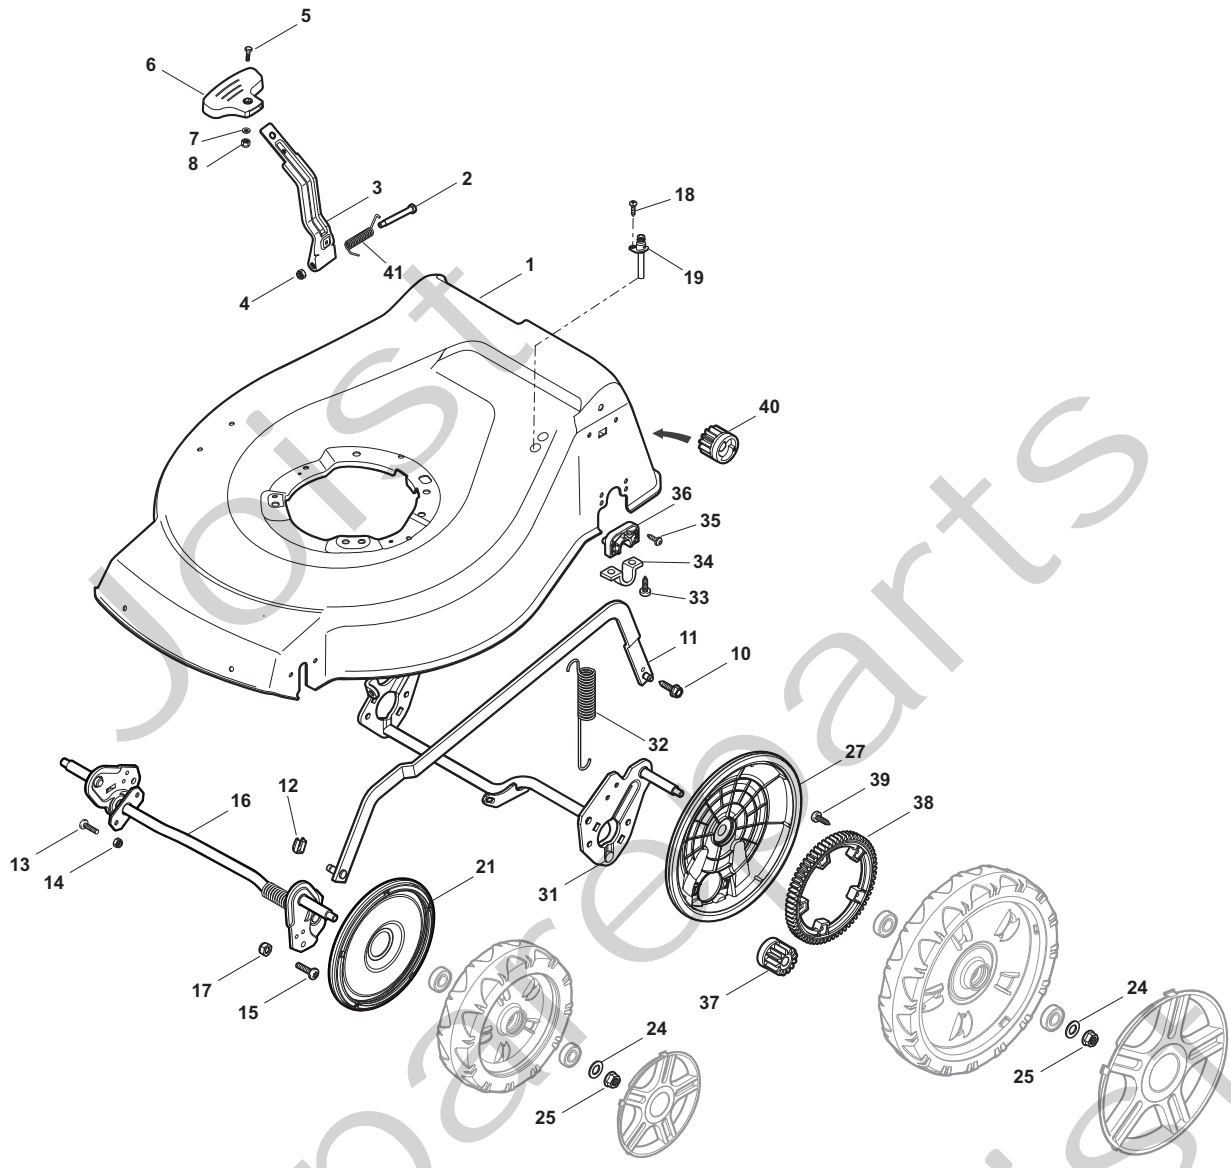

Genuine Spare Parts

www.stiga.com

COMBI 53 SEQ BW Model Year 2012

- Use GLOBAL GARDEN PRODUCT Genuine Spare Parts specified in the parts list for repair and/or replacement.
- The contents described in the parts list may change due to improvement.
- The drawings of the spare parts are only indicative and might not represent the part in question exactly.
- The indications "right" - "left" - "front" - "rear" refer to the position of the operator when using the machine.
- When placing orders of parts for repair and/or replacement, make sure that the illustrated parts list is the one applying to the machine's year of manufacture, as shown on the identification plate attached to the machine.

THIS INFORMATION IS NOT INTENDED FOR SALE OR RESALE, AND THIS NOTICE MUST REMAIN ON ALL COPIES.

STIGA®

Position	Part No.	Q.Ty	Description
1	381004542/0	1	Deck Red
2	122534131/0	1	Pin
3	381003398/0	1	Lever, Height Adjustment
4	12154510/0	1	Nut
5	12788512/0	1	Screw
6	322394503/0	1	Knob
7	12521310/0	1	Washer
8	12150000/0	1	Nut
10	122943013/0	1	Screw
11	381002032/0	1	Rod, Height Adjustment
12	112436051/0	1	Plate
13	112727803/0	3	Screw
14	12154510/0	3	Nut
15	112727801/0	1	Screw
16	381002887/1	1	Axle, Front Wheels
17	12154510/0	1	Nut
18	12728450/0	1	Screw
19	322034002/0	1	Washing Connection
21	322600145/0	2	Protection, Wheel
24	12521350/0	4	Washer
25	12155000/0	4	Nut
27	322600208/0	2	Protection, Wheel
31	381302835/0	1	Axle, Rear Wheels
32	122450460/0	1	Spring
33	112728697/0	4	Screw
34	22545152/0	2	Plate
35	112728697/0	4	Screw
36	322785304/1	2	Support
37	122570134/0	1	Pinion L
38	322120115/0	2	Ring Gear
39	112728706/0	6	Screw
40	122570133/0	1	Pinion R
41	122446192/0	1	Spring

Position	Part No.	Q.Ty	Description
1	322108295/0	1	Stone-Guard
2	322600195/0	1	Ejection Guard
3	112727803/0	2	Screw
4	322806639/0	1	Fulcrum Pin
5	12154510/0	2	Nut
6	18203853/0	2	Protection
7	122450456/0	1	Spring
8	122517869/0	1	Pin
9	12604896/0	2	Crown Fastener