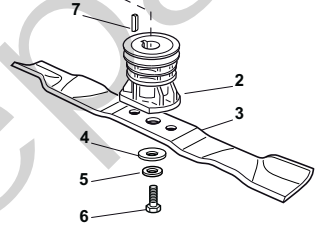

Position	Part No.	Q.Ty	Description
1	12608600/0	2	Seeger
2	112728697/0	4	Screw
3	322042063/0	2	Bush
4	22753000/0	2	Pin
5	81003092/0	1	Gear Box
6	22601909/0	1	Pulley
7	12645700/0	1	Pin
8	22033283/0	1	Adjustment Rod
9	35063902/0	1	Belt
11	22041957/1	1	Bush
12	22450063/0	1	Spring
13	22680009/0	1	Washer
14	12154510/0	1	Nut
15	22110230/0	1	Cap

Joist
Spareparts
Joist

Spare Parts Joist

Position	Part No.	Q.Ty	Description
1	19216035/0	8	Bearing
2	381007416/1	2	Wheel Ø 200
3	322110645/0	2	Hub Cap
4	381007417/1	2	Wheel Ø 280
5	322110646/0	2	Hub Cap

Joist
Spareparts
Joist

Joist
Spare parts
Joist

Position	Part No.	Q.Ty	Description
1	112735108/1	3	Screw
2	122465607/3	1	Hub, Crankshaft Ø 22.2
3	81004381/1	1	Blade Standard
4	22160400/0	1	Elastic Washer
5	12523080/0	1	Washer
6	12735698/0	1	Screw
7	12139100/0	1	Feather, Crankshaft Ø 22.2