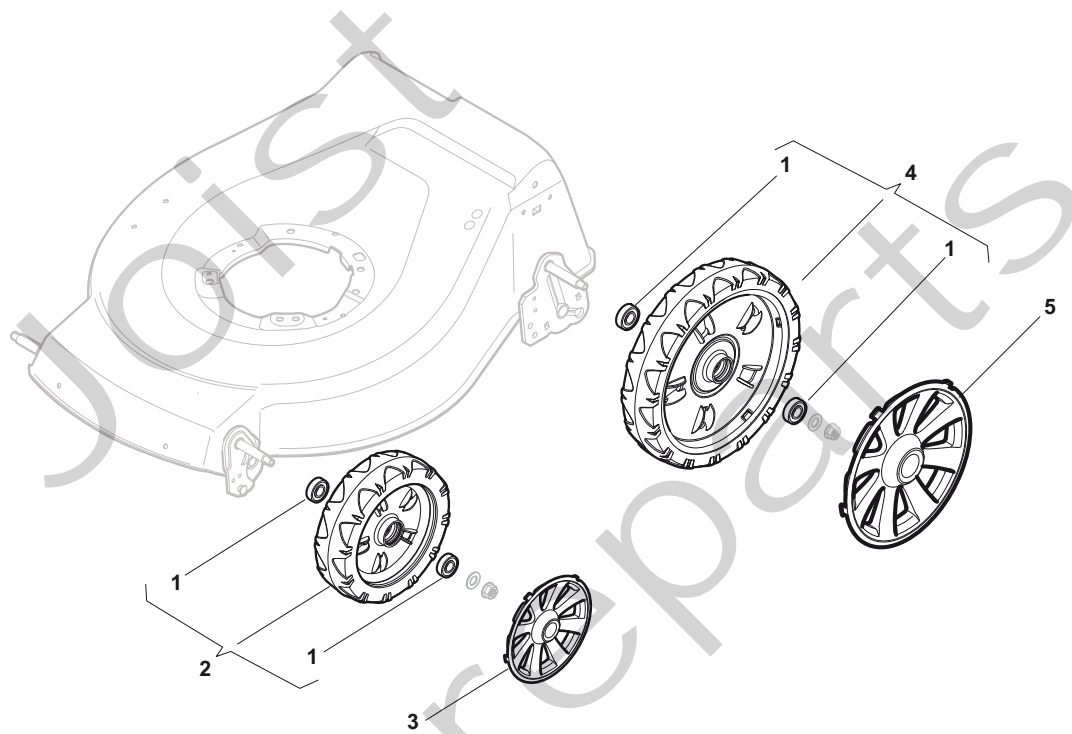

Position	Part No.	Q.Ty	Description
1	19216035/0	8	Bearing
2	381007416/1	2	Wheel Ø 200
3	322110645/0	2	Hub Cap
4	381007417/1	2	Wheel Ø 280
5	322110646/0	2	Hub Cap

Joist
Spareparts
Joist