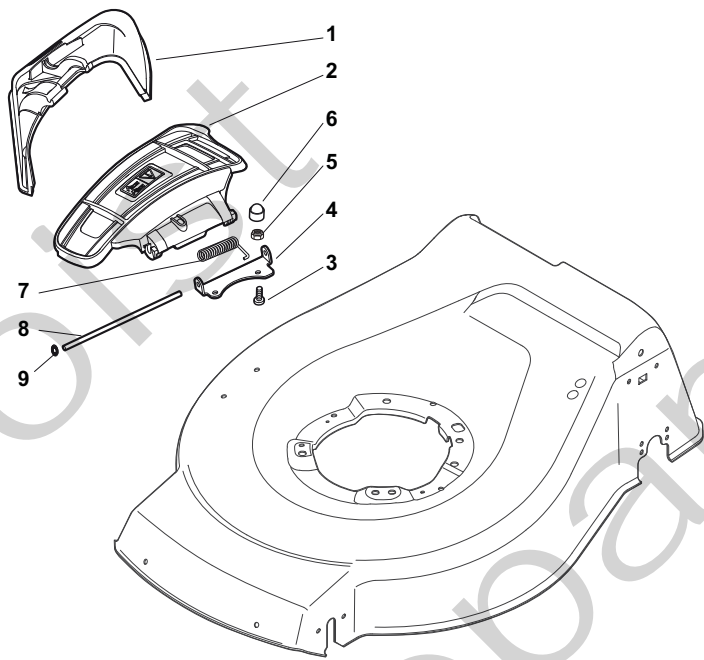

THIS INFORMATION IS NOT INTENDED FOR SALE OR RESALE, AND THIS NOTICE MUST REMAIN ON ALL COPIES.

STIGA®

Position	Part No.	Q.Ty	Description
1	381004538/0	1	Deck Red
2	122534131/0	1	Pin
3	381003398/0	1	Lever, Height Adjustment
4	12154510/0	1	Nut
5	12788512/0	1	Screw
6	322394503/0	1	Knob
7	12521310/0	1	Washer
8	12150000/0	1	Nut
10	122943013/0	1	Screw
11	381002030/0	1	Rod, Height Adjustment
12	112436051/0	1	Plate
13	112727803/0	3	Screw
14	12154510/0	3	Nut
15	112727801/0	1	Screw
16	381002883/1	1	Axle, Front Wheels
17	12154510/0	1	Nut
18	12728450/0	1	Screw
19	322034002/0	1	Washing Connection
21	322600145/0	2	Protection, Wheel
24	12521350/0	4	Washer
25	12155000/0	4	Nut
27	322600208/0	2	Protection, Wheel
31	381302835/0	1	Axle, Rear Wheels
32	122450460/0	1	Spring
33	112728697/0	4	Screw
34	22545152/0	2	Plate
35	112728697/0	4	Screw
36	322785304/1	2	Support
37	122570134/0	1	Pinion L
38	322120115/0	2	Ring Gear
39	112728706/0	6	Screw
40	122570133/0	1	Pinion R
41	122446192/0	1	Spring

Position	Part No.	Q.Ty	Description
1	322108295/0	1	Stone-Guard
2	322600195/0	1	Ejection Guard
3	112727803/0	2	Screw
4	322806639/0	1	Fulcrum Pin
5	12154510/0	2	Nut
6	18203853/0	2	Protection
7	122450456/0	1	Spring
8	122517869/0	1	Pin
9	12604896/0	2	Crown Fastener

Position	Part No.	Q.Ty	Description
1	381007522/0	1	Handle, Upper Part
1	381006839/0	1	Handle, Upper Part with sponge handgrip
2	22430313/0	1	Guide Spring
3	12521330/0	1	Washer
4	12154510/0	1	Nut
5	118390020/0	1	Fairlead
6	181030056/0	1	Cable, Thread Engine Brake
7	322545204/0	1	Fulcrum Pin
8	22041966/0	1	Bush
9	181003300/1	1	Lever, Engine Brake
10	381030051/0	1	Cable, Rear Drive
11	22041966/0	1	Bush
12	181003301/0	1	Lever, Driving
13	22291050/0	1	Handgrip Black