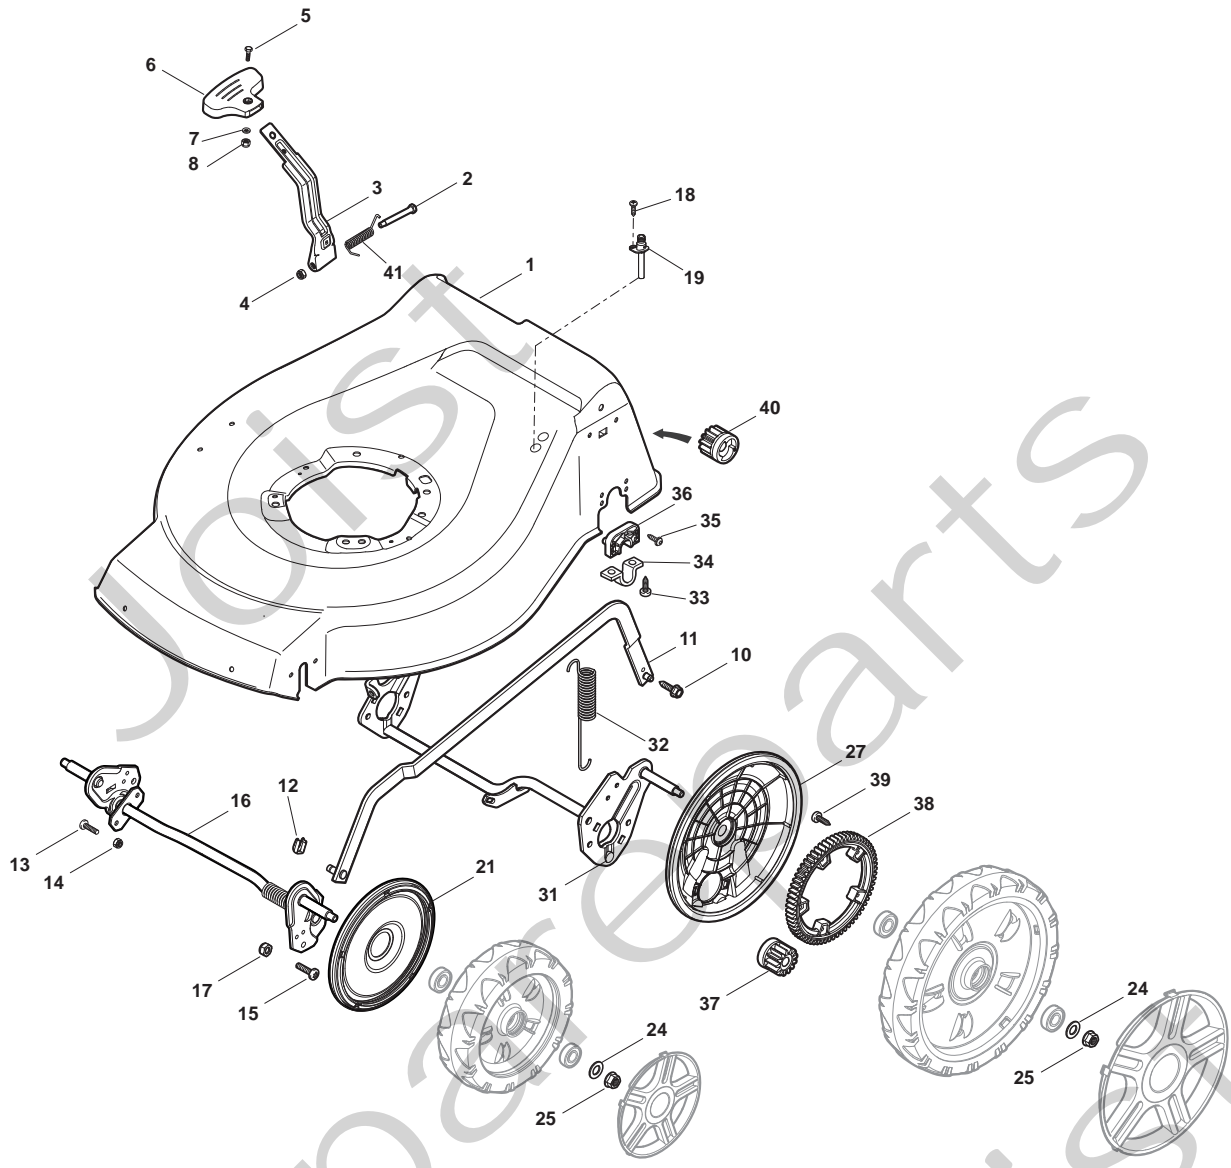

Position	Part No.	Q.Ty	Description
1	381004538/0	1	Deck Red
2	122534131/0	1	Pin
3	381003398/0	1	Lever, Height Adjustment
4	12154510/0	1	Nut
5	12788512/0	1	Screw
6	322394503/0	1	Knob
7	12521310/0	1	Washer
8	12150000/0	1	Nut
10	122943013/0	1	Screw
11	381002030/0	1	Rod, Height Adjustment
12	112436051/0	1	Plate
13	112727803/0	3	Screw
14	12154510/0	3	Nut
15	112727801/0	1	Screw
16	381002883/1	1	Axle, Front Wheels
17	12154510/0	1	Nut
18	12728450/0	1	Screw
19	322034002/0	1	Washing Connection
21	322600145/0	2	Protection, Wheel
24	12521350/0	4	Washer
25	12155000/0	4	Nut
27	322600208/0	2	Protection, Wheel
31	381302835/0	1	Axle, Rear Wheels
32	122450460/0	1	Spring
33	112728697/0	4	Screw
34	22545152/0	2	Plate
35	112728697/0	4	Screw
36	322785304/1	2	Support
37	122570134/0	1	Pinion L
38	322120115/0	2	Ring Gear
39	112728706/0	6	Screw
40	122570133/0	1	Pinion R
41	122446192/0	1	Spring