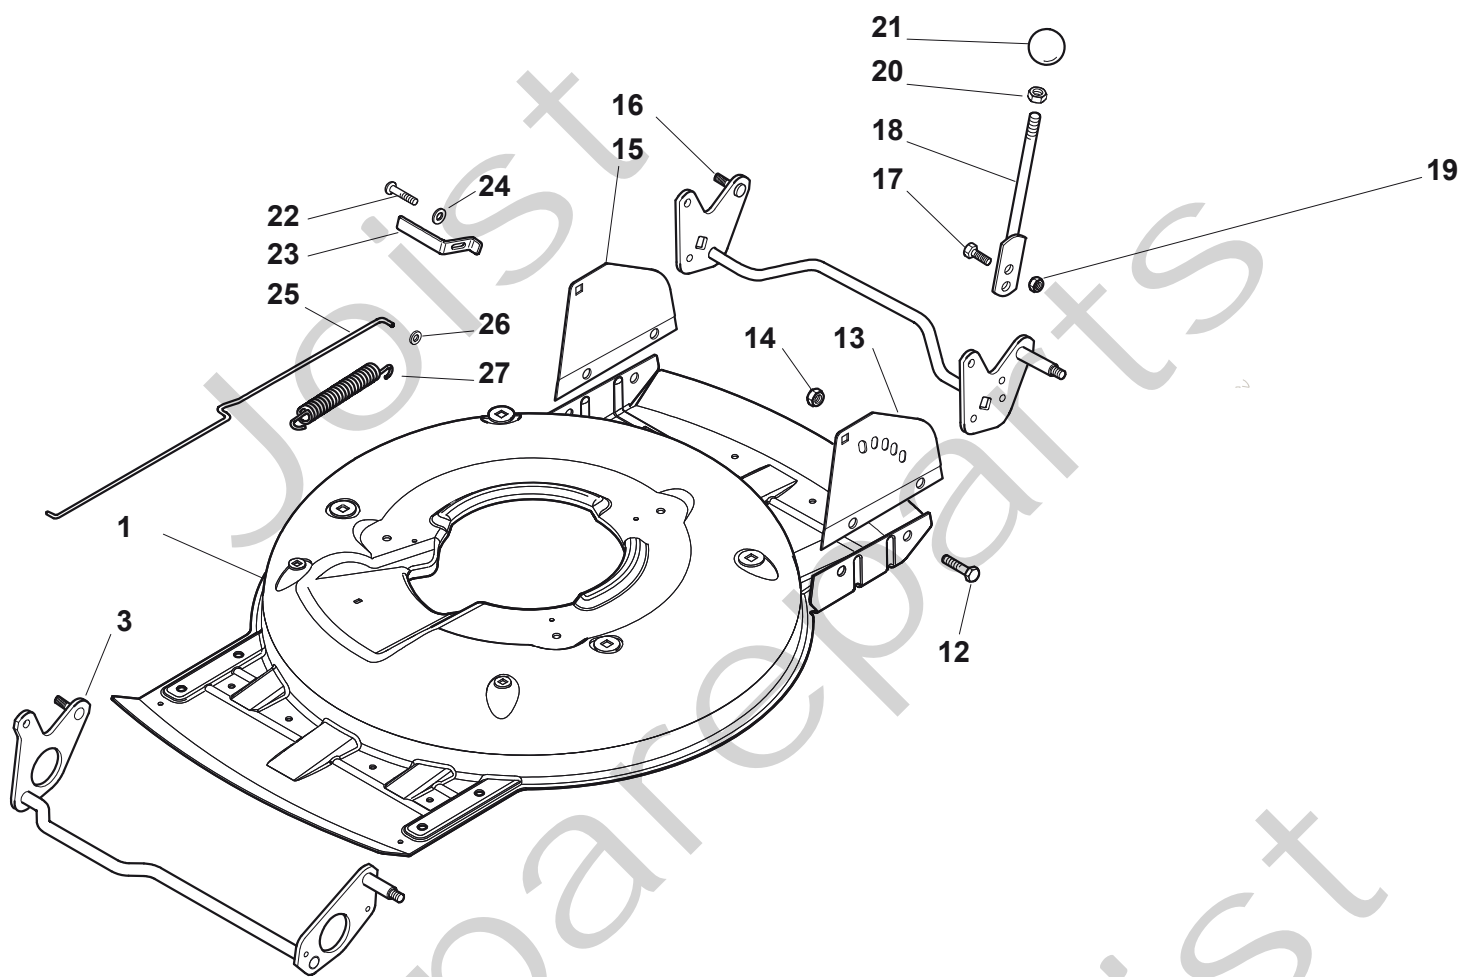

Genuine Spare Parts

www.stiga.com

MULTICLIP 50 SH Model Year 2012

- Use GLOBAL GARDEN PRODUCT Genuine Spare Parts specified in the parts list for repair and/or replacement.
- The contents described in the parts list may change due to improvement.
- The drawings of the spare parts are only indicative and might not represent the part in question exactly.
- The indications "right" - "left" - "front" - "rear" refer to the position of the operator when using the machine.
- When placing orders of parts for repair and/or replacement, make sure that the illustrated parts list is the one applying to the machine's year of manufacture, as shown on the identification plate attached to the machine.

THIS INFORMATION IS NOT INTENDED FOR SALE OR RESALE, AND THIS NOTICE MUST REMAIN ON ALL COPIES.

MULTICLIP 50 S H

MULTICLIP 50 S H

Pos. Fig.	Antal Quantity	Art No Part No	Benämning	Description	Anmärkning Notes
1	1	322064691/0	Chassi INOX	Deck INOX	
1	1	81002909/1	Chassi-grå	Deck Grey	
3	1	81002849/0	Hjulaxel-fram	Axle, Front Wheels	
12	4	12791011/0	Skruv	Screw	
13	1	81545105/0	Platta-vä	Left Plate	
14	4	12154510/0	Mutter	Nut	
15	1	81545104/0	Platta-hö	Right Plate	
16	1	81002851/0	Hjulaxel-bakre	Axle, Rear Wheels	
17	2	12789000/0	Skruv	Screw	
18	1	81003323/0	Höjdinställningsspak	Lever, Height Adjustment	
19	2	12154330/0	Mutter	Nut	
20	1	12293200/0	Mutter	Nut	
21	1	22399812/0	Knopp	Knob	
22	2	12735661/0	Skruv	Screw	
23	2	22551529/0	Plåt	Plate	
24	2	12521330/0	Bricka	Washer	
25	1	22033329/0	Höjdinställn.stång	Rod, Height Adjustment Control	
26	2	12604899/0	Låsbricka	Crown Fastener	
27	1	22446184/0	Fjäder	Spring	

MULTICLIP 50 S H

MULTICLIP 50 S H

Pos. Fig.	Antal Quantity	Art No Part No	Benämning	Description	Anmärkning Notes
4	3	12728530/0	Skruv	Screw	
5	1	22060220/0	Remskydd	Protection	

MULTICLIP 50 S H

MULTICLIP 50 S H