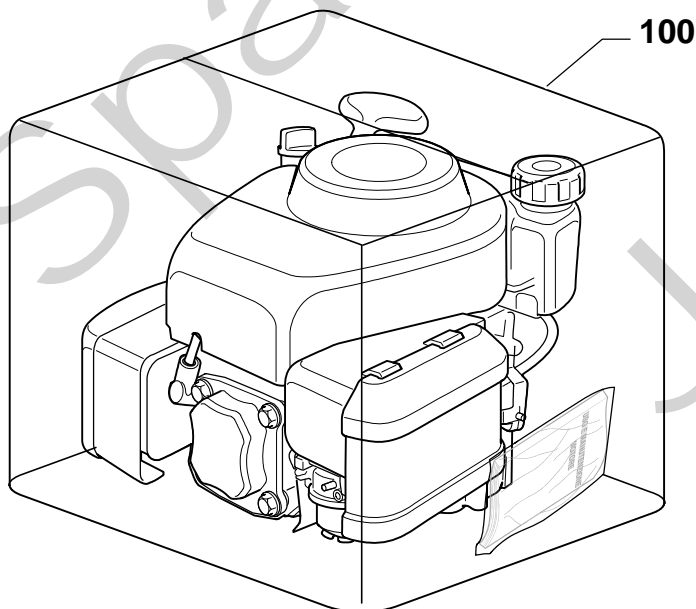

MULTICLIP 50 S RENTAL

MULTICLIP 50 S RENTAL

Pos. Fig.	Antal Quantity	Art No Part No	Benämning	Description	Anmärkning Notes
60	1	22055452/0	Kåpa Wm45	Cover Wm45	
61	1	22055450/0	Kåpa Rm45	Cover Rm45	
62	1	22055439/0	Kåpa Om45	Cover Om45	
63	1	322055463/1	Kåpa	Cover	
71	1	381002068/0	Kåpa	Cover	
72	1	381002067/0	Kåpa	Cover	
100	1	118550408/0	Engine Assembled	Engine Assembled