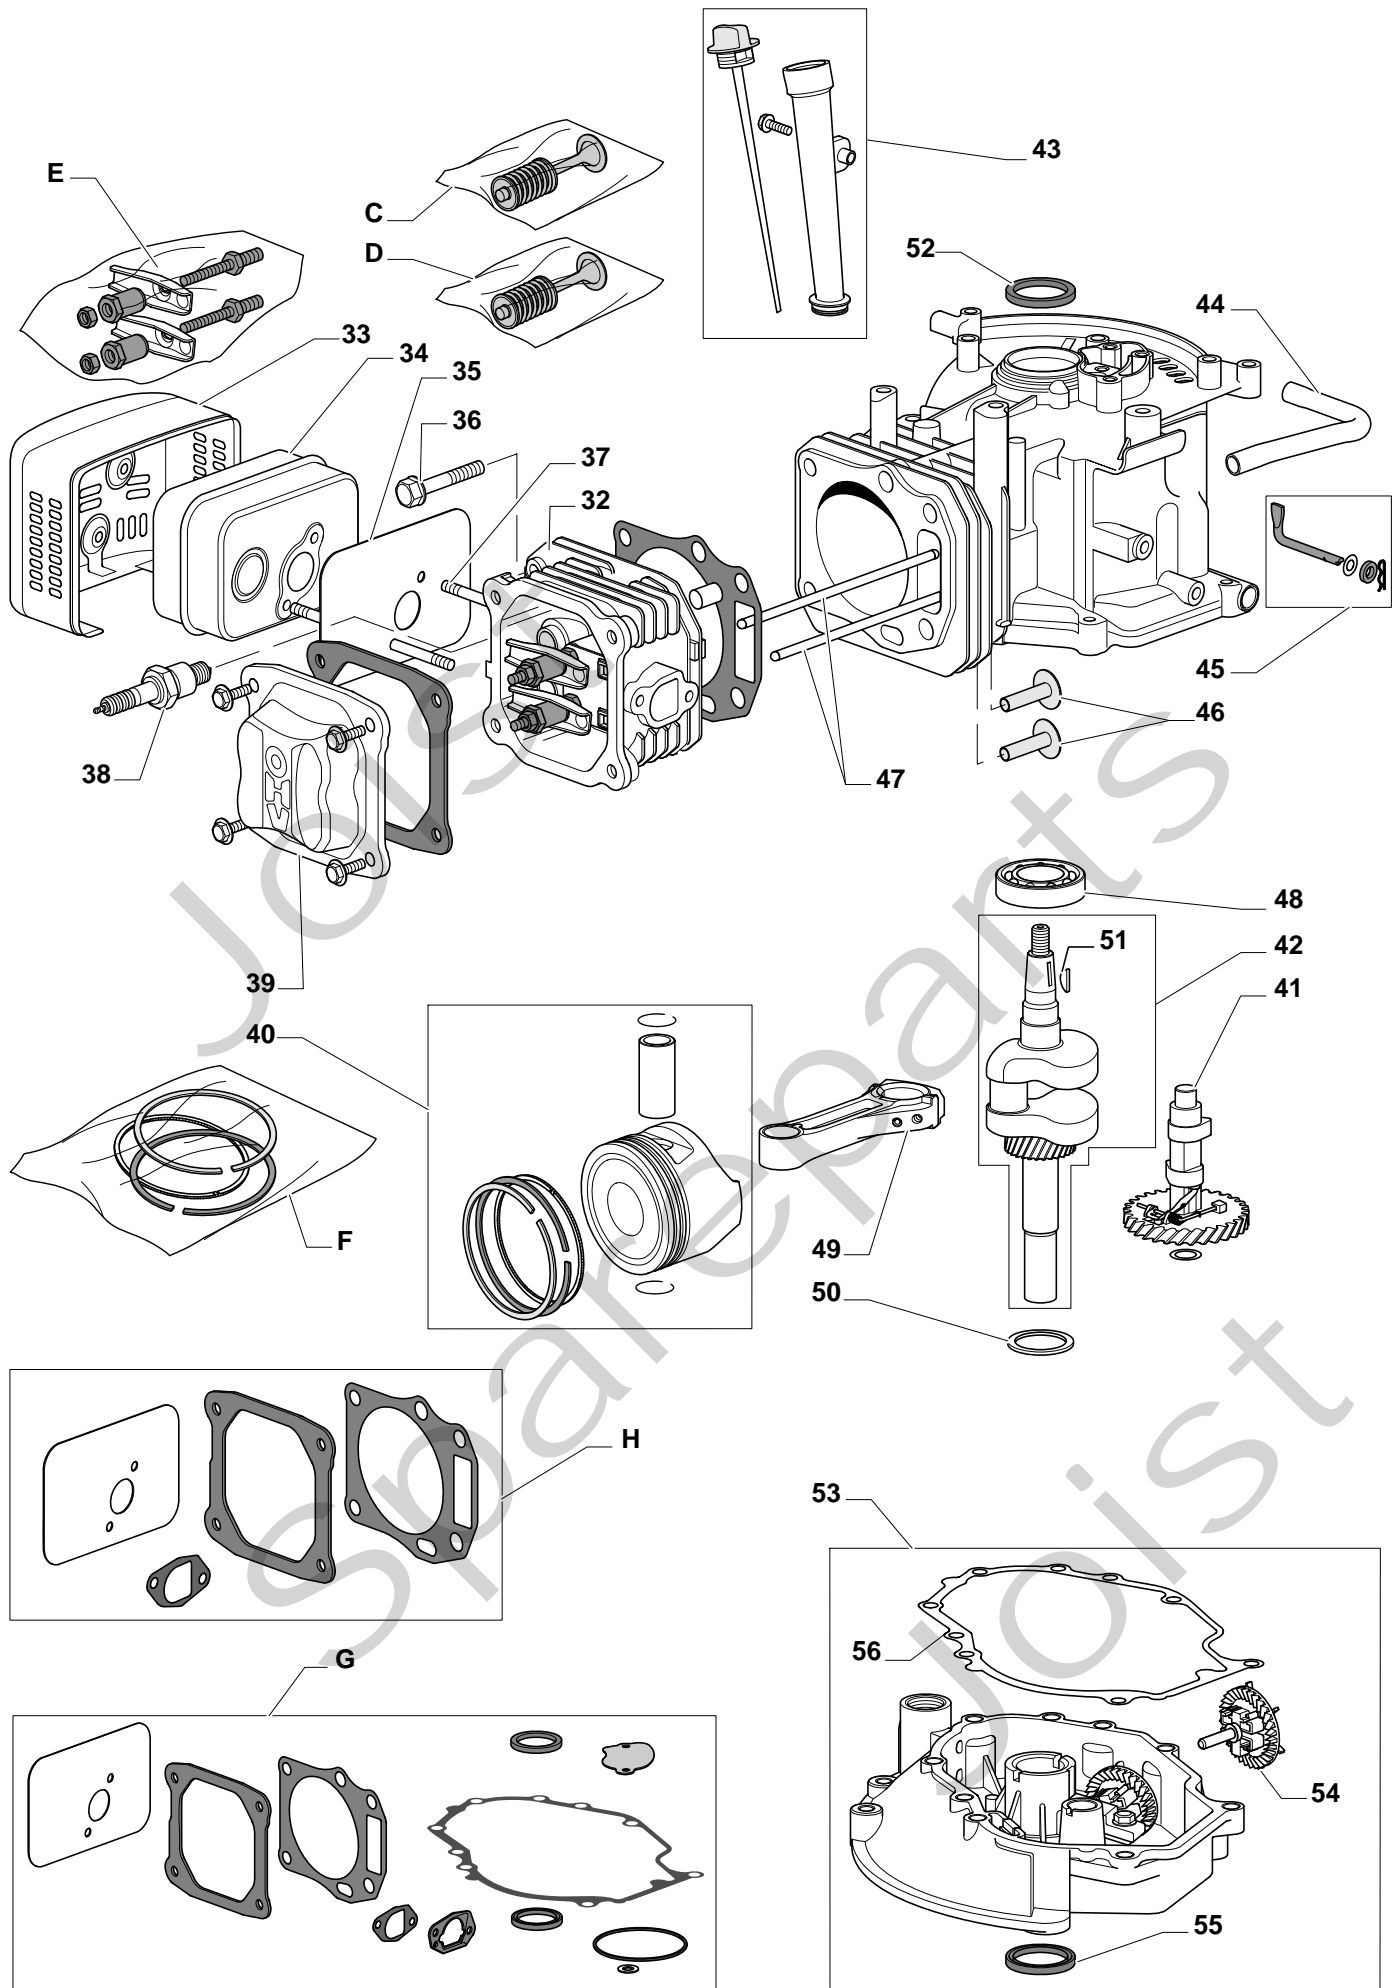

MULTICLIP 50 S RENTAL

MULTICLIP 50 S RENTAL

Pos. Fig.	Antal Quantity	Art No Part No	Benämning	Description	Anmärkning Notes
E	1	118550273/0	Valve Arm Set	Valve Arm Set	
F	1	118550286/0	Piston, Ring Set	Piston, Ring Set	
C	1	118550292/0	Intake Valve Assy	Intake Valve Assy	
D	1	118550294/0	Exhaust Valve Assy	Exhaust Valve Assy	
G	1	118550404/0	Packning	Engine Gasket Set	
H	1	118550406/0	Cylinder Head Gasket Set	Cylinder Head Gasket Set	
32	1	118550244/0	Cylinder Head Assy	Cylinder Head Assy	
33	1	118550268/1	Ljuddämparskydd	Muffler Guard	
34	1	118550269/0	Ljuddämpare	Muffler	
35	1	118550270/0	Ljuddämparskydd	Gasket, Muffler	
36	4	118550297/0	Skruv	Screw	
37	2	118550298/0	Skruv	Stud Bolt	
38	1	118550219/0	Tändstift	Spark Plug	
38	1	9400-0244-00	Tändstift	Spark Plug	
39	1	118550296/1	Cover Comp., Head	Cover Comp., Head	
40	1	118550278/0	Kolv kpl	Piston Assy	
41	1	118550271/0	Camshaft Assy	Camshaft Assy	
42	1	118550281/0	Vevaxel	Crankshaft	
43	1	118550311/0	Oil Filler Assy	Oil Filler Assy	
44	1	118550377/0	Oljeslang	Breather Fule Pipe	
45	1	118550308/0	Vevaxel	Shaft, Governor Arm Assy	
46	1	118550291/0	Valve Lifter Assy	Valve Lifter Assy	
47	1	118550289/0	Push Rods Assy	Push Rods Assy	
48	1	118550280/0	Kullager	Bearing	
49	1	118550284/0	Connecting Rod Assy	Connecting Rod Assy	
50	1	118550283/0	Bricka	Washer	
51	1	118550288/0	Kil	Flywheel Key	
52	1	118550300/0	Tätningring	Oil Seal	
53	1	118550383/0	Vevhus	Crankcase Cover Assy	
54	1	118550312/0	Speed Governor Assy	Speed Governor Assy	
55	1	118550379/0	Tätningring	Oil Seal	
56	1	118550380/0	Packning	Crankcase Gasket