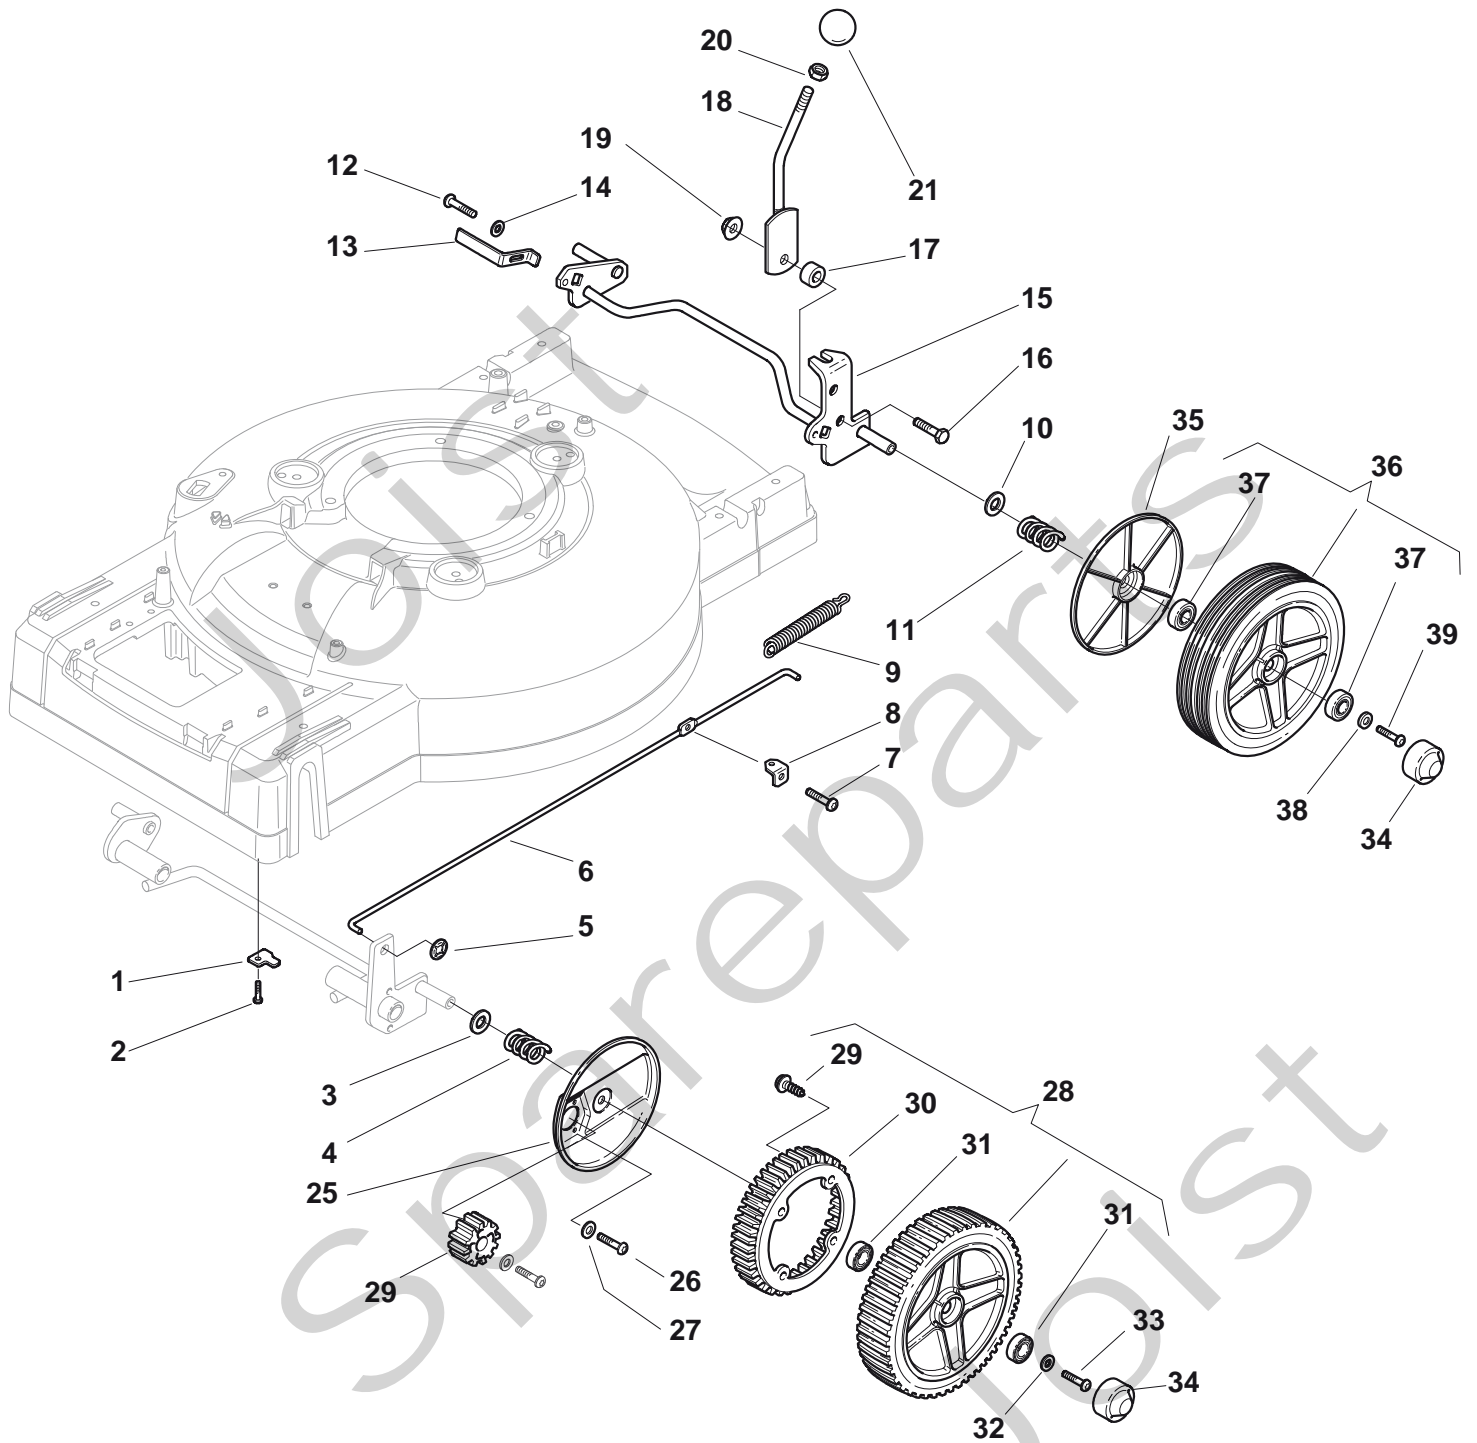

MULTICLIP PRO 53 S SVAN

MULTICLIP PRO 53 S SVAN

Pos. Fig.	Antal Quantity	Art No Part No	Benämning	Description	Anmärkning Notes
1	2	322545157/1	Plåt	Plate	
2	4	112735662/1	Skruv	Screw	
3	2	22671659/0	Bricka	Washer	
4	2	22430215/0	Fjäder	Spring	
5	2	12604899/0	Låsbricka	Crown Fastener	
6	1	22033328/0	Höjdinställn.stång	Rod, Height Adjustment Control	
7	1	12735651/0	Skruv	Screw	
8	1	22545139/0	Plåt	Plate	
9	1	22446183/0	Fjäder	Spring	
10	2	22671659/0	Bricka	Washer	
11	2	22430215/0	Fjäder	Spring	
12	2	12735661/0	Skruv	Screw	
13	2	22551529/0	Plåt	Plate	
14	2	12521330/0	Bricka	Washer	
15	1	81002835/0	Hjulaxel-bakre	Axle, Rear Wheels	
16	1	12793701/0	Skruv	Screw	
17	1	22170830/0	Distans	Spacer	
18	1	81003317/0	Höjdinställningsspak	Lever, Height Adjustment	
19	1	12293201/0	Mutter	Nut	
20	1	12293200/0	Mutter	Nut	
21	1	22399812/0	Knopp	Knob	
25	2	22600129/0	Hjulskydd	Protection, Wheel	
26	4	12735661/0	Skruv	Screw	
27	4	12521330/0	Bricka	Washer	
28	2	81007367/0	Hjul Ø 205	Wheel Ø 205	
29	2	22570128/0	Drev	Pinion	
30	2	22120108/0	Ringdrev	Ring Gear	
31	4	19216038/0	Kullager	Bearing	
32	2	12521460/0	Bricka	Washer	
33	2	112735662/1	Skruv	Screw	
34	4	22110380/0	Navkapsel	Hub Cap	
35	2	22600130/0	Hjulskydd	Protection, Wheel	
36	2	81007365/0	Hjul Ø 205	Wheel Ø 205	
37	4	19216038/0	Kullager	Bearing	
38	2	12521460/0	Bricka	Washer	
39	2	112735662/1	Skruv	Screw