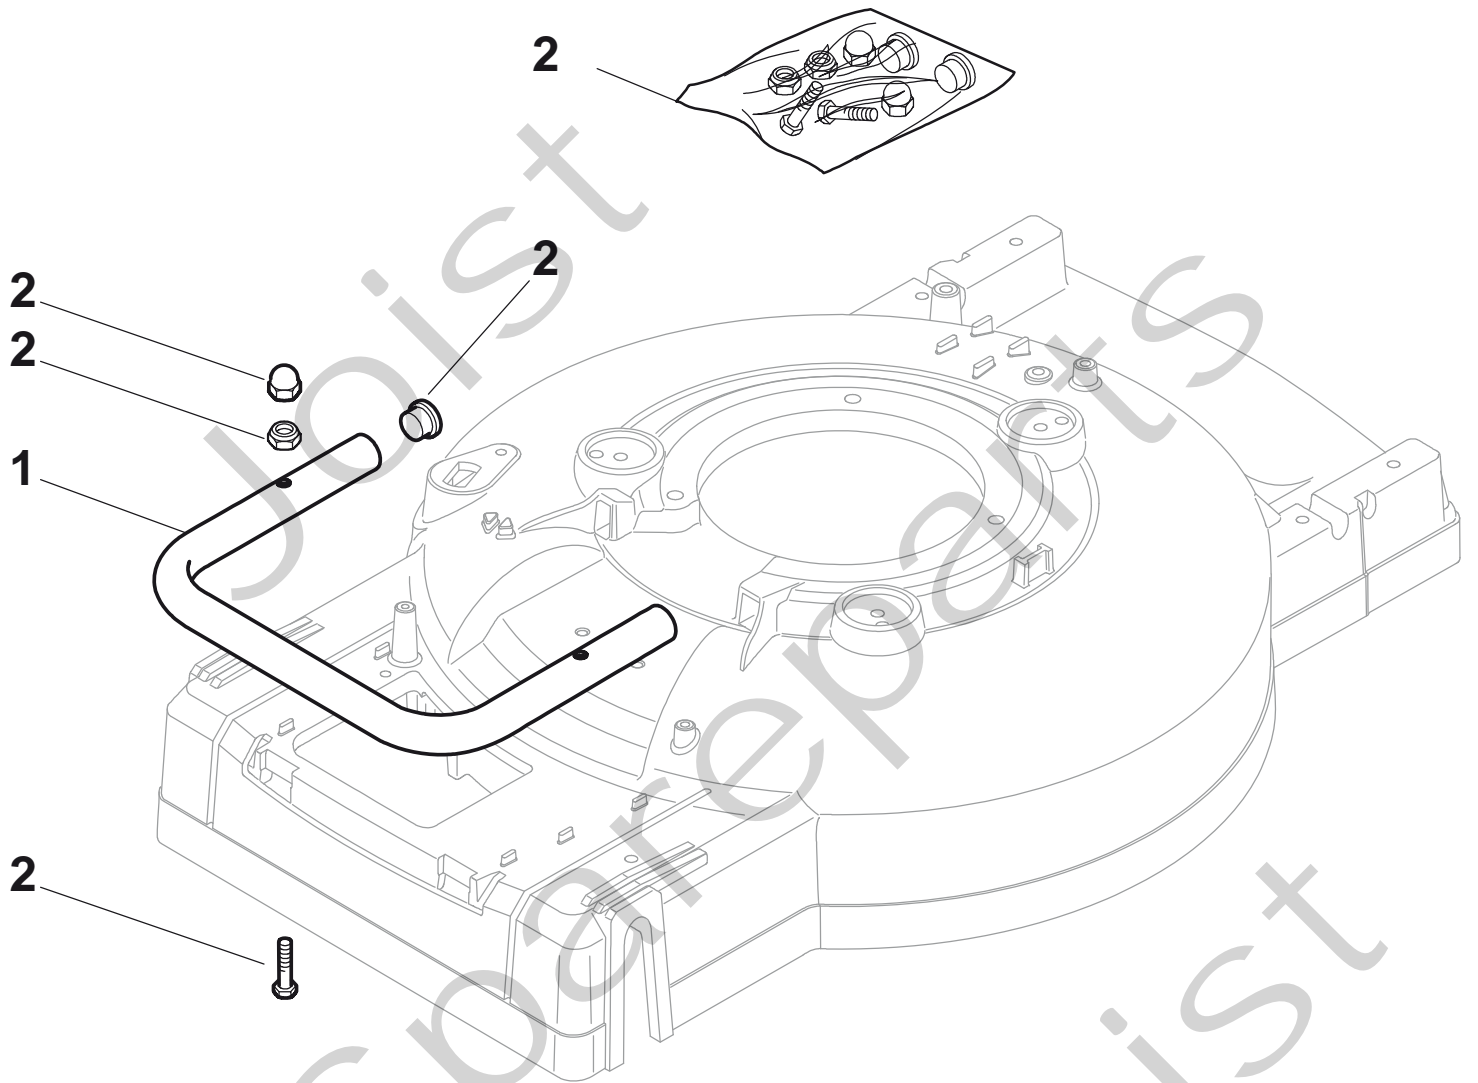

MULTICLIP 53 S RENTAL B

Pos. Fig.	Antal Quantity	Art No Part No	Benämning	Description	Anmärkning Notes
1	1	22869713/0	Skydd	Protection	
2	1	81008657/0	Skrivsats	Outfit, Screws