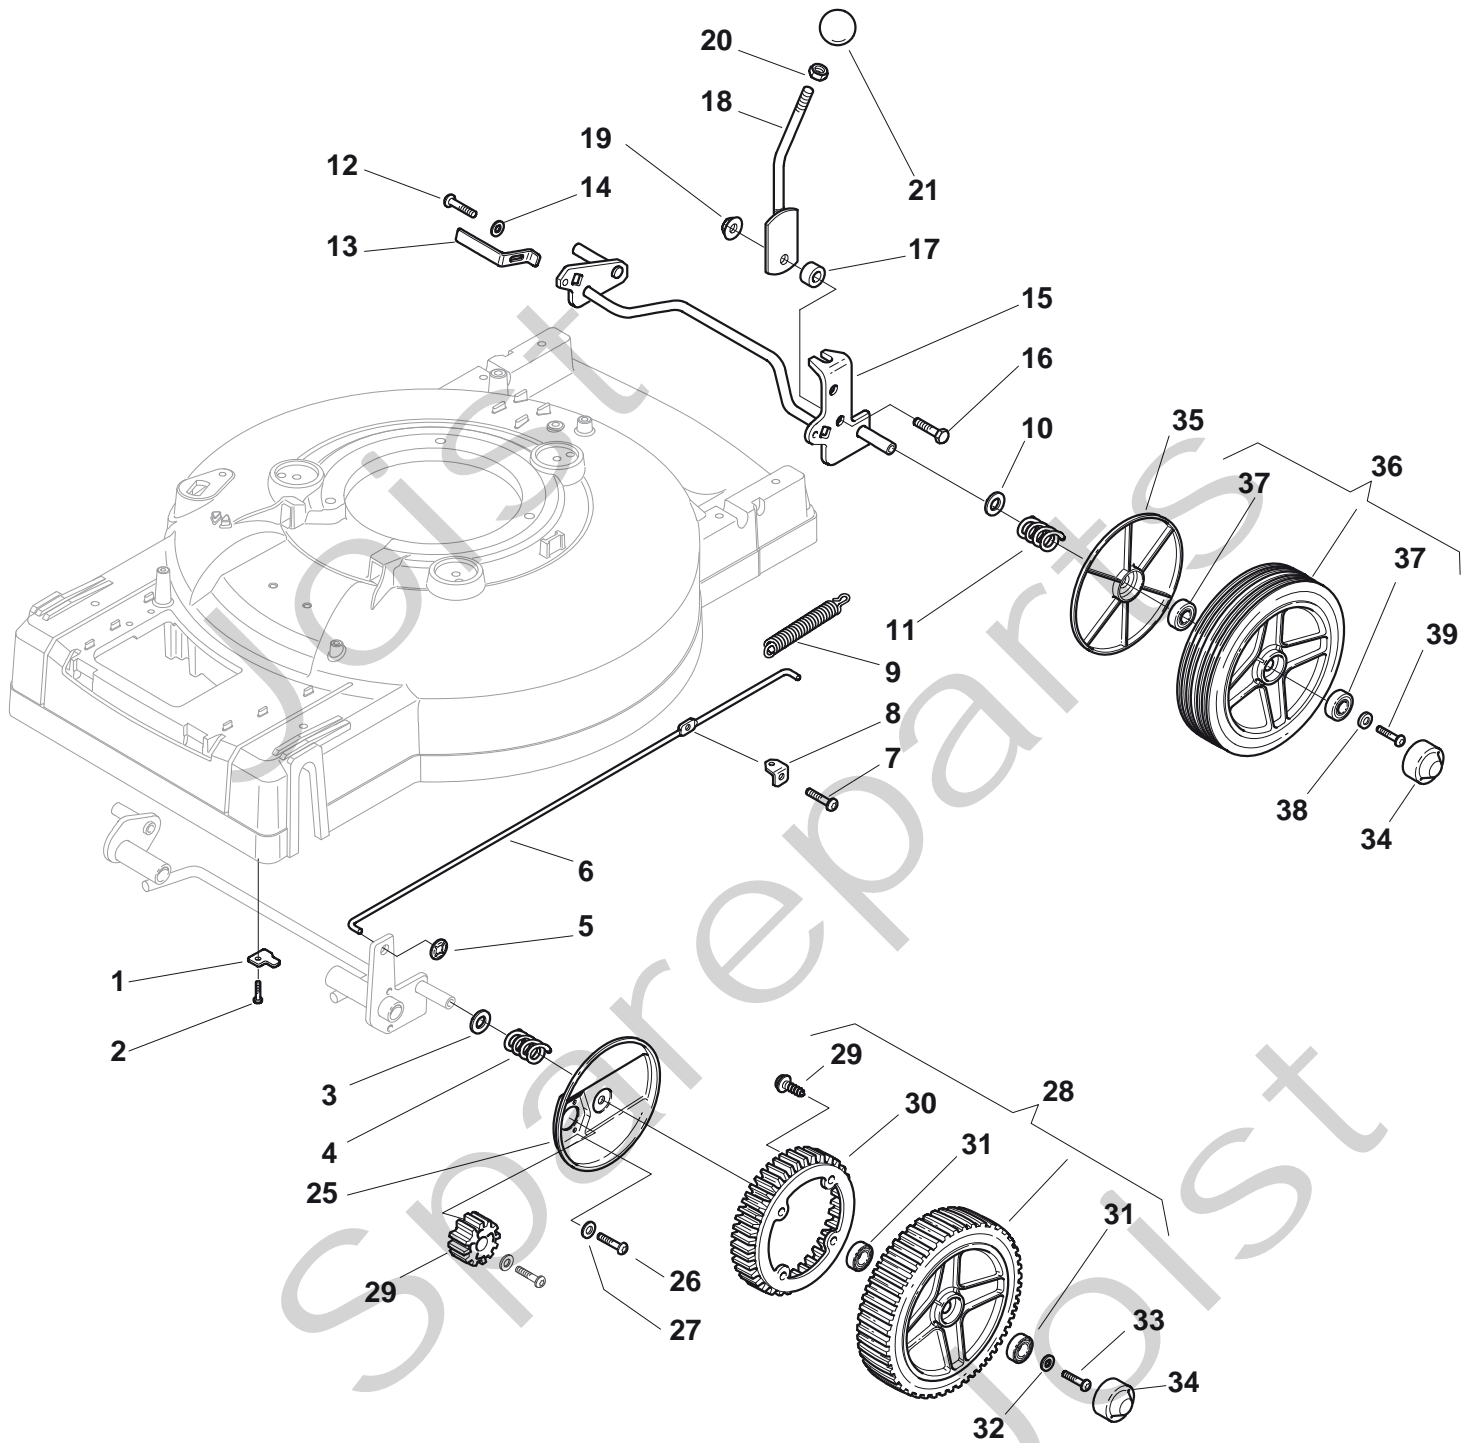

MULTICLIP 53 S RENTAL B

MULTICLIP 53 S RENTAL B

Pos. Fig.	Antal Quantity	Art No Part No	Benämning	Description	Anmärkning Notes
1	2	322545157/1	Plåt	Plate	
2	4	112735662/1	Skruv	Screw	
3	2	22671659/0	Bricka	Washer	
4	2	22430215/0	Fjäder	Spring	
5	2	12604899/0	Låsbricka	Crown Fastener	
6	1	22033328/0	Höjdinställn.stång	Rod, Height Adjustment Control	
7	1	12735651/0	Skruv	Screw	
8	1	22545139/0	Plåt	Plate	
9	1	22446183/0	Fjäder	Spring	
10	2	22671659/0	Bricka	Washer	
11	2	22430215/0	Fjäder	Spring	
12	2	12735661/0	Skruv	Screw	
13	2	22551529/0	Plåt	Plate	
14	2	12521330/0	Bricka	Washer	
15	1	81002835/0	Hjulaxel-bakre	Axle, Rear Wheels	
16	1	12793701/0	Skruv	Screw	
17	1	22170830/0	Distans	Spacer	
18	1	81003317/0	Höjdinställningsspak	Lever, Height Adjustment	
19	1	12293201/0	Mutter	Nut	
20	1	12293200/0	Mutter	Nut	
21	1	22399812/0	Knopp	Knob	
25	2	22600129/0	Hjulskydd	Protection, Wheel	
26	4	12735661/0	Skruv	Screw	
27	4	12521330/0	Bricka	Washer	
28	2	81007367/0	Hjul Ø 205	Wheel Ø 205	
29	2	22570128/0	Drev	Pinion	
30	2	22120108/0	Ringdrev	Ring Gear	
31	4	19216038/0	Kullager	Bearing	
32	2	12521460/0	Bricka	Washer	
33	2	112735662/1	Skruv	Screw	
34	4	22110380/0	Navkapsel	Hub Cap	
35	2	22600130/0	Hjulskydd	Protection, Wheel	
36	2	81007365/0	Hjul Ø 205	Wheel Ø 205	
37	4	19216038/0	Kullager	Bearing	
38	2	12521460/0	Bricka	Washer	
39	2	112735662/1	Skruv	Screw