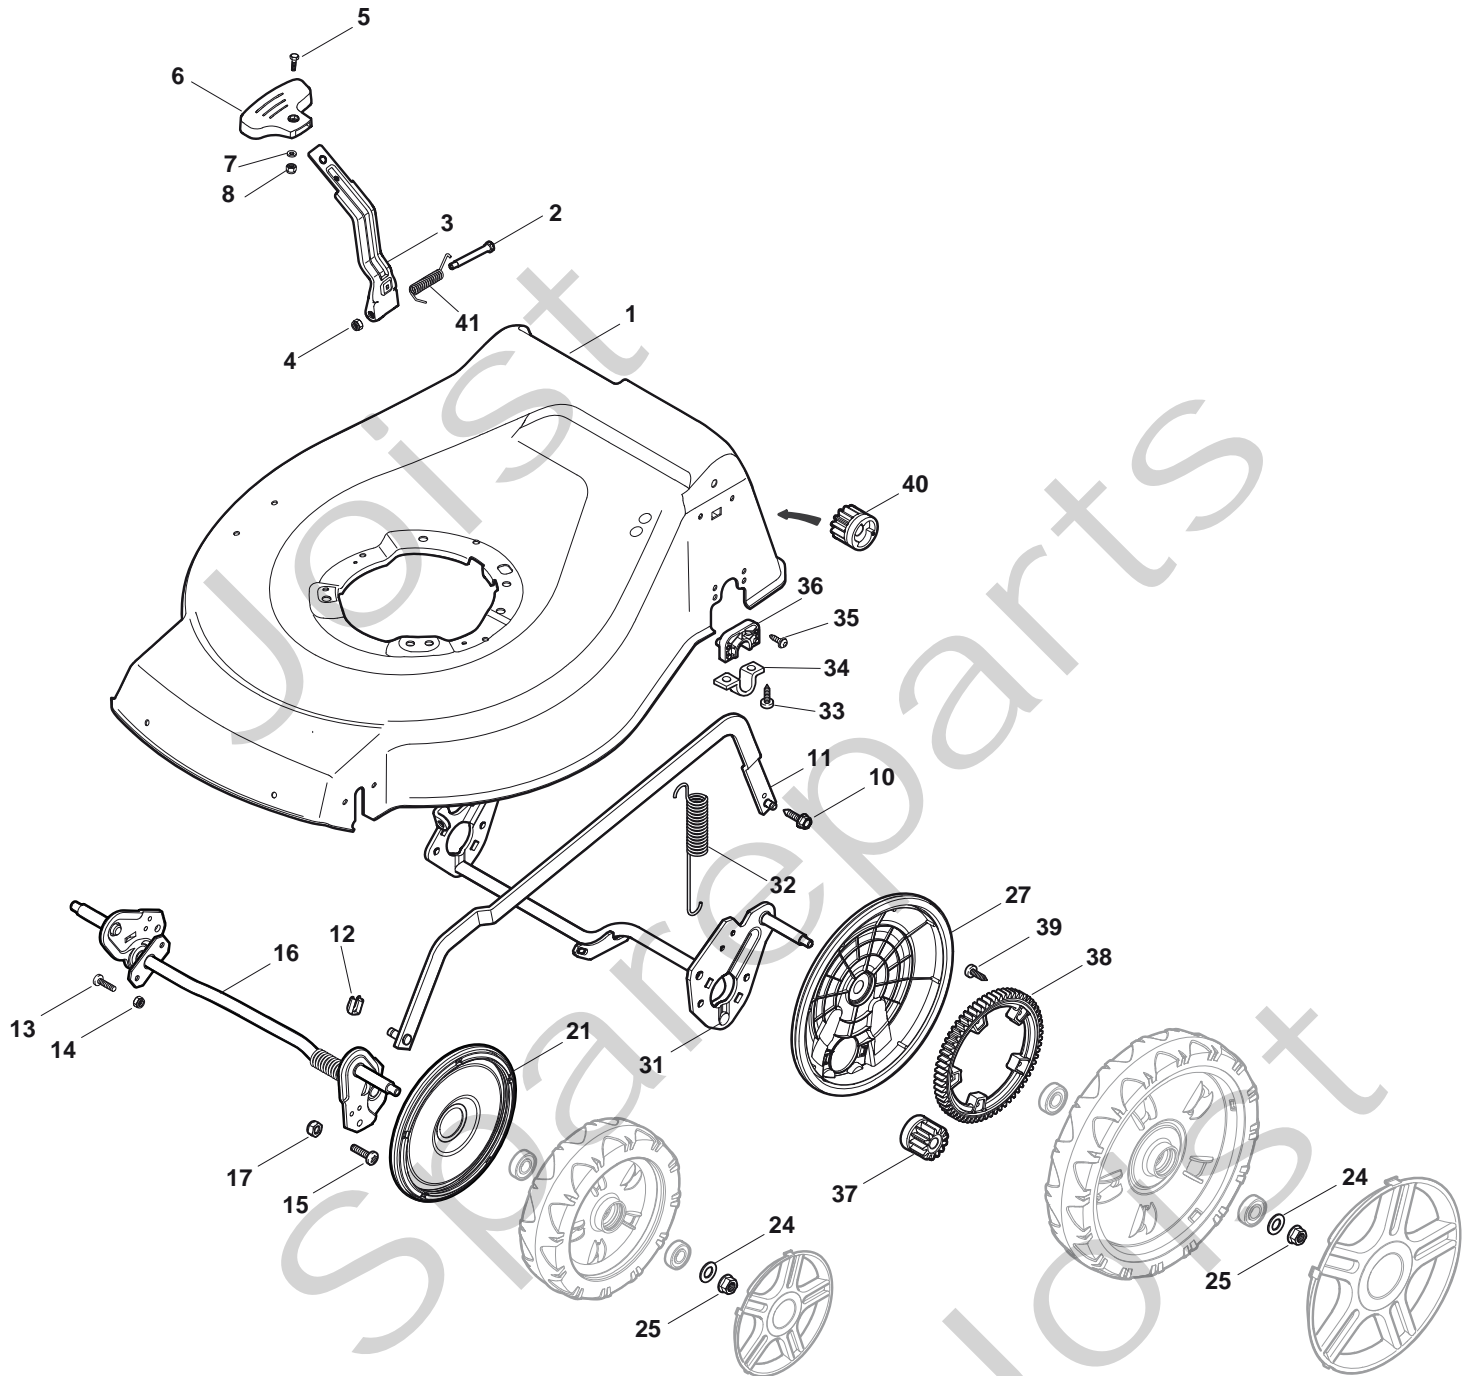

Genuine Spare Parts

www.stiga.com

TURBO 53 S BW PLUS B Model Year 2011

- Use GLOBAL GARDEN PRODUCT Genuine Spare Parts specified in the parts list for repair and/or replacement.
- The contents described in the parts list may change due to improvement.
- The drawings of the spare parts are only indicative and might not represent the part in question exactly.
- The indications "right" - "left" - "front" - "rear" refer to the position of the operator when using the machine.
- When placing orders of parts for repair and/or replacement, make sure that the illustrated parts list is the one applying to the machine's year of manufacture, as shown on the identification plate attached to the machine.

STIGA®

TURBO 53 S BW PLUS B

TURBO 53 S BW PLUS B

Pos. Fig.	Antal Quantity	Art No Part No	Benämning	Description	Anmärkning Notes
1	1	381003915/0	Chassi-gul	Deck Yellow	
2	1	122534131/0	Remstyrning	Pin	
3	1	381003398/0	Höjdinställningsspak	Lever, Height Adjustment	
4	1	12154510/0	Mutter	Nut	
5	1	12788512/0	Skruv	Screw	
6	1	322394503/0	Knopp	Knob	
7	1	12521310/0	Bricka	Washer	
8	1	12150000/0	Mutter	Nut	
10	1	122943013/0	Skruv	Screw	
11	1	381002032/0	Höjdinställn.stång	Rod, Height Adjustment	
12	1	112436051/0	Plåt	Plate	
13	3	112727803/0	Skruv	Screw	
14	3	12154510/0	Mutter	Nut	
15	1	112727801/0	Skruv	Screw	
16	1	381002887/1	Hjulaxel-fram	Axle, Front Wheels	
17	1	12154510/0	Mutter	Nut	
21	2	322600145/0	Hjulskydd	Protection, Wheel	
24	4	12521350/0	Bricka	Washer	
25	4	12155000/0	Mutter	Nut	
27	2	322600208/0	Hjulskydd	Protection, Wheel	
31	1	381302835/0	Hjulaxel-bakre	Axle, Rear Wheels	
32	1	122450460/0	Fjäder	Spring	
33	4	112728697/0	Skruv	Screw	
34	2	22545152/0	Plåt	Plate	
35	4	112728697/0	Skruv	Screw	
36	2	322785304/0	Fäste	Support	
37	1	122570134/0	Drev hö	Pinion L	
38	2	322120115/0	Ringdrev	Ring Gear	
39	6	112728706/0	Skruv	Screw	
40	1	122570133/0	Drev vä	Pinion R	
41	1	122446192/0	Fjäder	Spring	