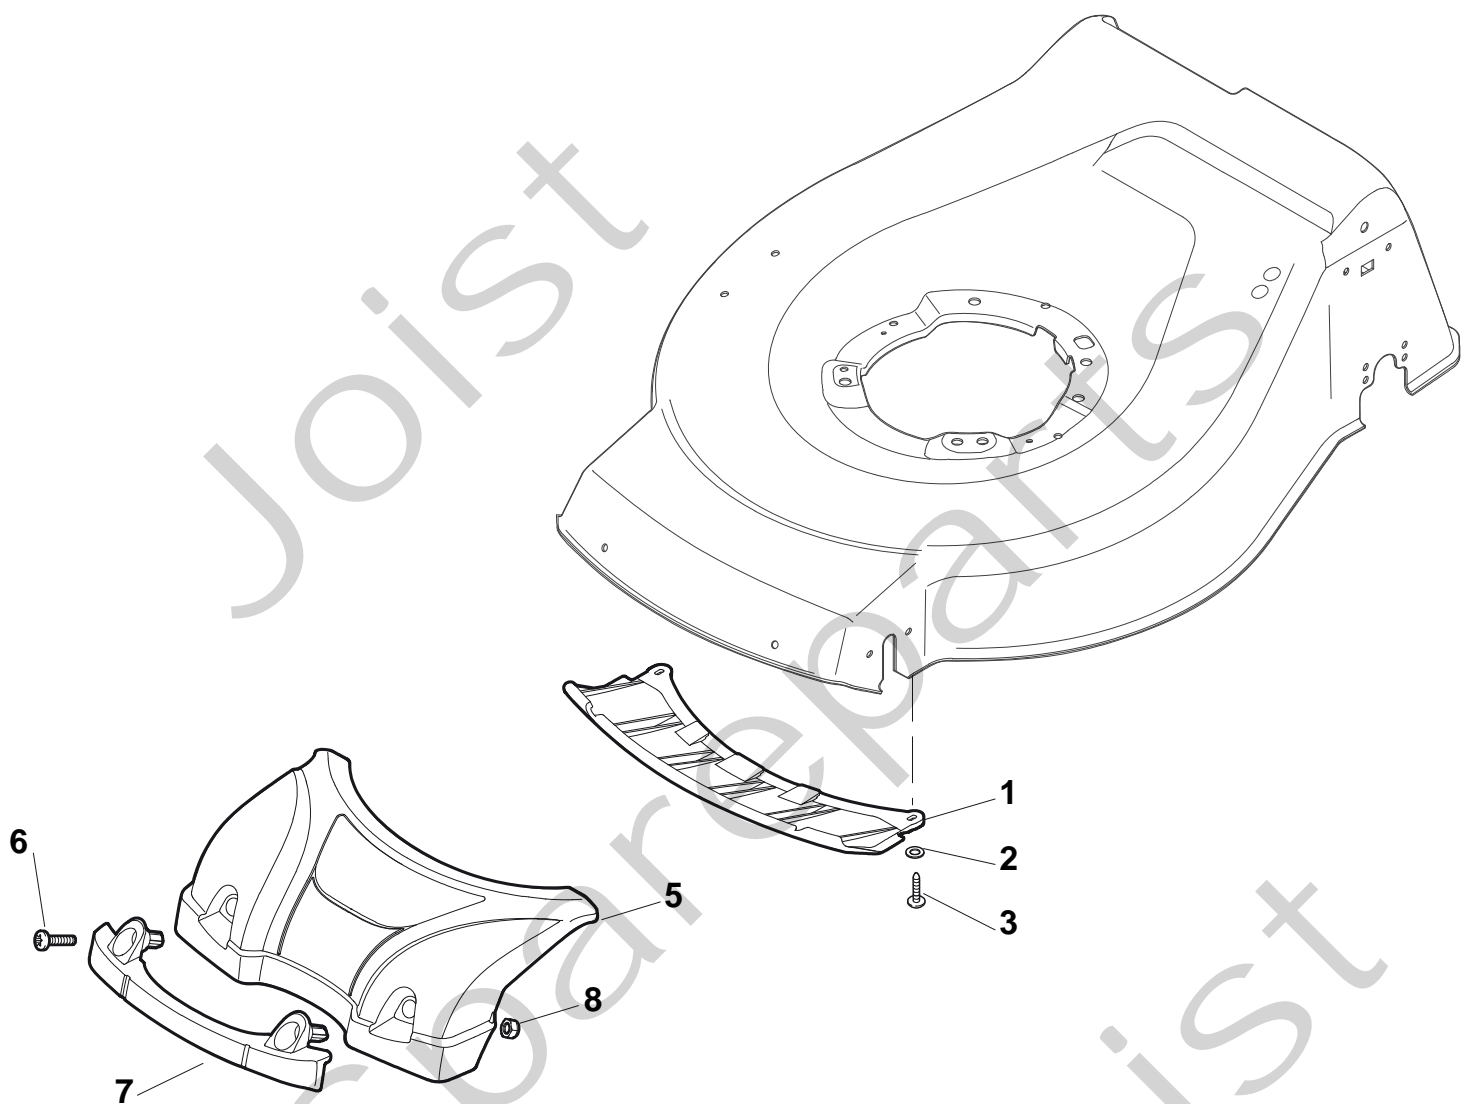

Genuine Spare Parts

www.stiga.com

TURBO 53 S BW PLUS B Model Year 2011

- Use GLOBAL GARDEN PRODUCT Genuine Spare Parts specified in the parts list for repair and/or replacement.
- The contents described in the parts list may change due to improvement.
- The drawings of the spare parts are only indicative and might not represent the part in question exactly.
- The indications "right" - "left" - "front" - "rear" refer to the position of the operator when using the machine.
- When placing orders of parts for repair and/or replacement, make sure that the illustrated parts list is the one applying to the machine's year of manufacture, as shown on the identification plate attached to the machine.

STIGA®

TURBO 53 S BW PLUS B

TURBO 53 S BW PLUS B

Pos. Fig.	Antal Quantity	Art No Part No	Benämning	Description	Anmärkning Notes
1	1	381003915/0	Chassi-gul	Deck Yellow	
2	1	122534131/0	Remstyrning	Pin	
3	1	381003398/0	Höjdinställningsspak	Lever, Height Adjustment	
4	1	12154510/0	Mutter	Nut	
5	1	12788512/0	Skruv	Screw	
6	1	322394503/0	Knopp	Knob	
7	1	12521310/0	Bricka	Washer	
8	1	12150000/0	Mutter	Nut	
10	1	122943013/0	Skruv	Screw	
11	1	381002032/0	Höjdinställn.stång	Rod, Height Adjustment	
12	1	112436051/0	Plåt	Plate	
13	3	112727803/0	Skruv	Screw	
14	3	12154510/0	Mutter	Nut	
15	1	112727801/0	Skruv	Screw	
16	1	381002887/1	Hjulaxel-fram	Axle, Front Wheels	
17	1	12154510/0	Mutter	Nut	
21	2	322600145/0	Hjulskydd	Protection, Wheel	
24	4	12521350/0	Bricka	Washer	
25	4	12155000/0	Mutter	Nut	
27	2	322600208/0	Hjulskydd	Protection, Wheel	
31	1	381302835/0	Hjulaxel-bakre	Axle, Rear Wheels	
32	1	122450460/0	Fjäder	Spring	
33	4	112728697/0	Skruv	Screw	
34	2	22545152/0	Plåt	Plate	
35	4	112728697/0	Skruv	Screw	
36	2	322785304/0	Fäste	Support	
37	1	122570134/0	Drev hö	Pinion L	
38	2	322120115/0	Ringdrev	Ring Gear	
39	6	112728706/0	Skruv	Screw	
40	1	122570133/0	Drev vä	Pinion R	
41	1	122446192/0	Fjäder	Spring	