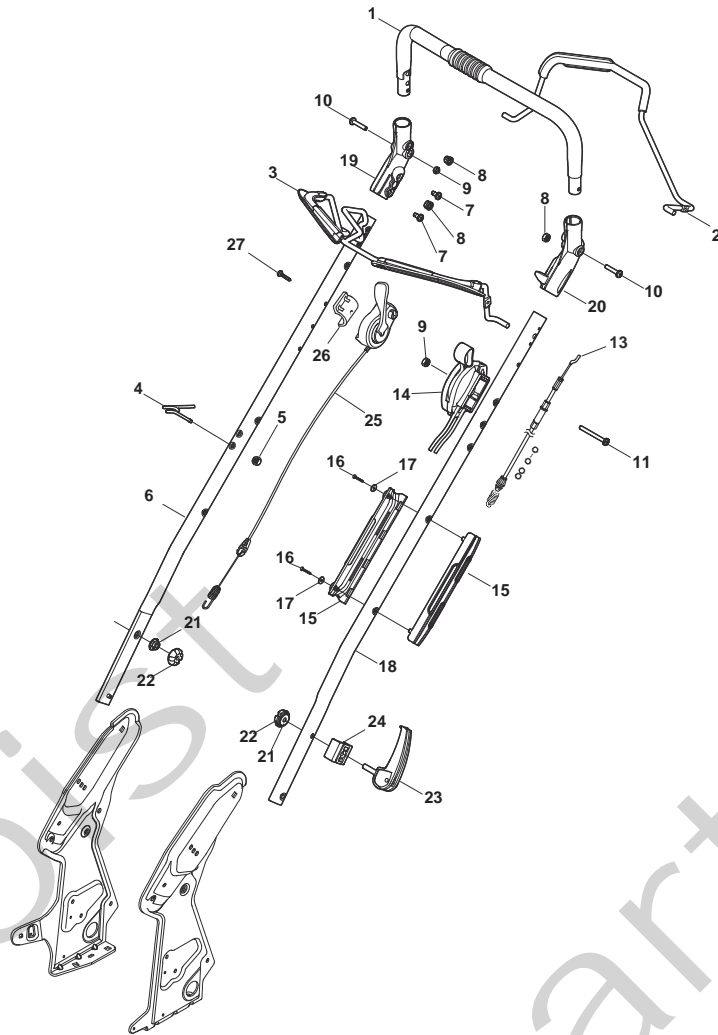

TURBO EXCEL 55 S B BBC - Model Year 2010

Pos. Fig.	Antal Quantity	Art No Part No	Benämning	Description	Anmärkning Notes
1	1	381006670/2	Handtag	Handgrip	
2	1	381003349/0	Reglagebygel-drivning	Lever, Driving	
3	1	381003346/0	Reglagebygel	Lever, Engine Brake	
4	1	22430309/0	Ögla	Guide Spring	
5	1	12154330/0	Mutter	Nut	
6	1	381006821/0	Styre-överdel vä	Handle Grey, R	
6	1	381006895/0	Styre-överdel vä	Handle Black, R	
7	4	112735662/1	Skruv	Screw	
8	3	322041967/0	Bussning	Bush	
9	3	12154510/0	Mutter	Nut	
10	2	112728721/0	Skruv	Screw	
11	1	12727786/0	Skruv	Screw	
13	1	381030067/0	Kopplingswire	Cable, Rear Drive	
14	1	181005509/0	Gaswire	Throttle Cable	
15	1	322806644/0	Skydd	Protection	
16	2	12727812/0	Skruv	Screw	
17	2	112523000/1	Bricka	Washer	
18	1	381006823/0	Styre-överdel hö	Handle Grey, L	
18	1	381006897/0	Styre-överdel hö	Handle Black, L	
19	1	322488301/0	Stöd	Support	
20	1	322488303/0	Stöd	Support	
21	2	112154220/0	Mutter	Nut	
22	2	322399835/0	Knopp	Knob	
23	2	381003253/0	Knopp	Knob	
24	2	322680017/0	Stöd	Support	
25	1	381030064/0	Kabel koppling kontroll mekaniska	Cable, Mechanical Clutch	
26	1	322000020/0	Stöd	Support	
27	2	12727786/0	Skruv	Screw