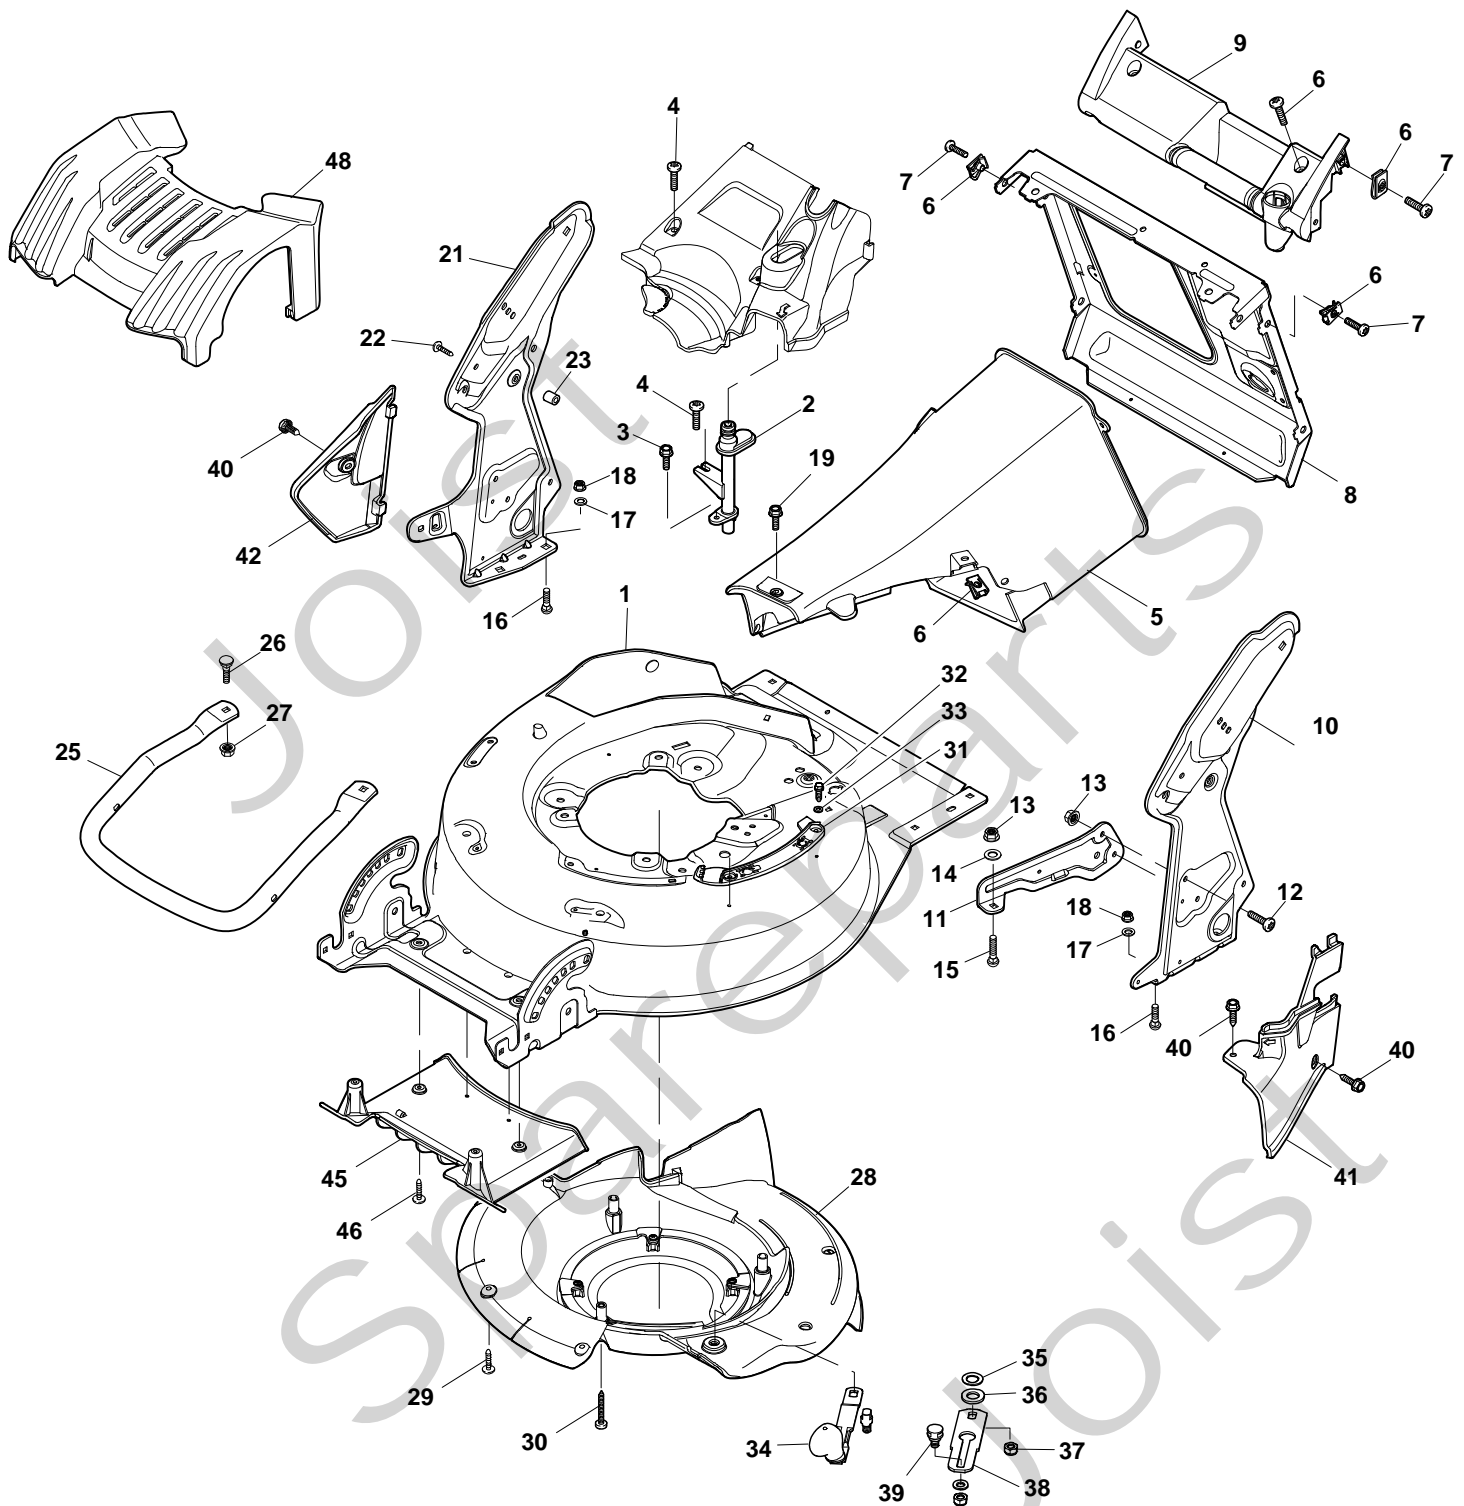

TURBO EXCEL 55 S B BBC - Model Year 2010

Pos. Fig.	Antal Quantity	Art No Part No	Benämning	Description	Anmärkning Notes
1	1	381003875/0	Chassi-gul	Deck Yellow	
2	1	322034001/1	Slanganslutning	Washing Connection	
3	5	125943004/0	Skruv	Screw	
4	2	112727802/0	Skruv	Screw	
5	1	322108294/0	Inmatningstratt	Conveyor Yellow	
6	12	112437507/0	Plåt	Plate	
7	8	112727802/0	Skruv	Screw	
8	1	381545321/1	Platta	Rear Plate	
8	1	381545323/1	Platta	Rear Plate	only TR-E
9	1	322785282/0	Stöd	Support	
10	1	381545333/0	Fäste-vä	Bracket, L	
11	1	322545191/0	Stöd	Support	
12	2	112727803/0	Skruv	Screw	
13	4	12154510/0	Mutter	Nut	
14	1	12521330/0	Bricka	Washer	
15	1	12815200/0	Skruv	Screw	
16	4	12818690/0	Skruv	Screw	
17	4	12521350/0	Bricka	Washer	
18	4	12155000/0	Mutter	Nut	
19	2	12729601/1	Skruv	Screw	
21	1	381545331/0	Fäste-hö	Bracket, R	
22	2	112735662/1	Skruv	Screw	
23	2	122534128/0	Pin	Pin	
25	2	381393702/0	Hjulskydd	Protection	
26	2	12815205/0	Skruv	Screw	
27	2	12154510/0	Mutter	Nut	
28	1	381102203/0	Skydd Mulching	Protection Mulching	
29	2	125943004/0	Skruv	Screw	
30	3	112735115/0	Skruv	Screw	
31	1	322500052/2	Glidblock	Shoe	
32	2	12731580/0	Skruv	Screw	
33	2	12521331/0	Bricka	Washer	
34	1	381003338/0	Arm	Lever	
35	1	21660100/0	Bricka	Washer	
36	1	12521370/0	Bricka	Washer	
37	1	12154210/0	Mutter	Nut	
38	1	322320009/0	Arm	Lever	
39	1	122042022/0	Bussning	Bush	
40	3	125943004/0	Skruv	Screw	
41	1	322109830/0	Skydd	Guard Black	
42	1	322109825/0	Skydd	Guard Black	
45	1	322500101/0	Air Intake Grill	Air Intake Grill	
46	2	112728706/0	Skruv	Screw	
46	4	12728703/0	Skruv	Screw	
48	1	322226141/0	Panel-svart	Mask, Black	
49	2	112727801/0	Skruv	Screw	
50	2	112815270/0	Skruv	Screw	
51	2	122671664/0	Distans	Spacer	
52	2	12540040/0	Bricka	Washer	
53	6	325160039/0	Distans	Spacer	
54	1	112794986/0	Skruv	Screw	
55	2	112727799/0	Skruv	Screw	
56	1	12521350/0	Bricka	Washer	
57	1	12155000/0	Mutter	Nut	
58	1	381608501/0	Trådbygel	Stiffening Lower