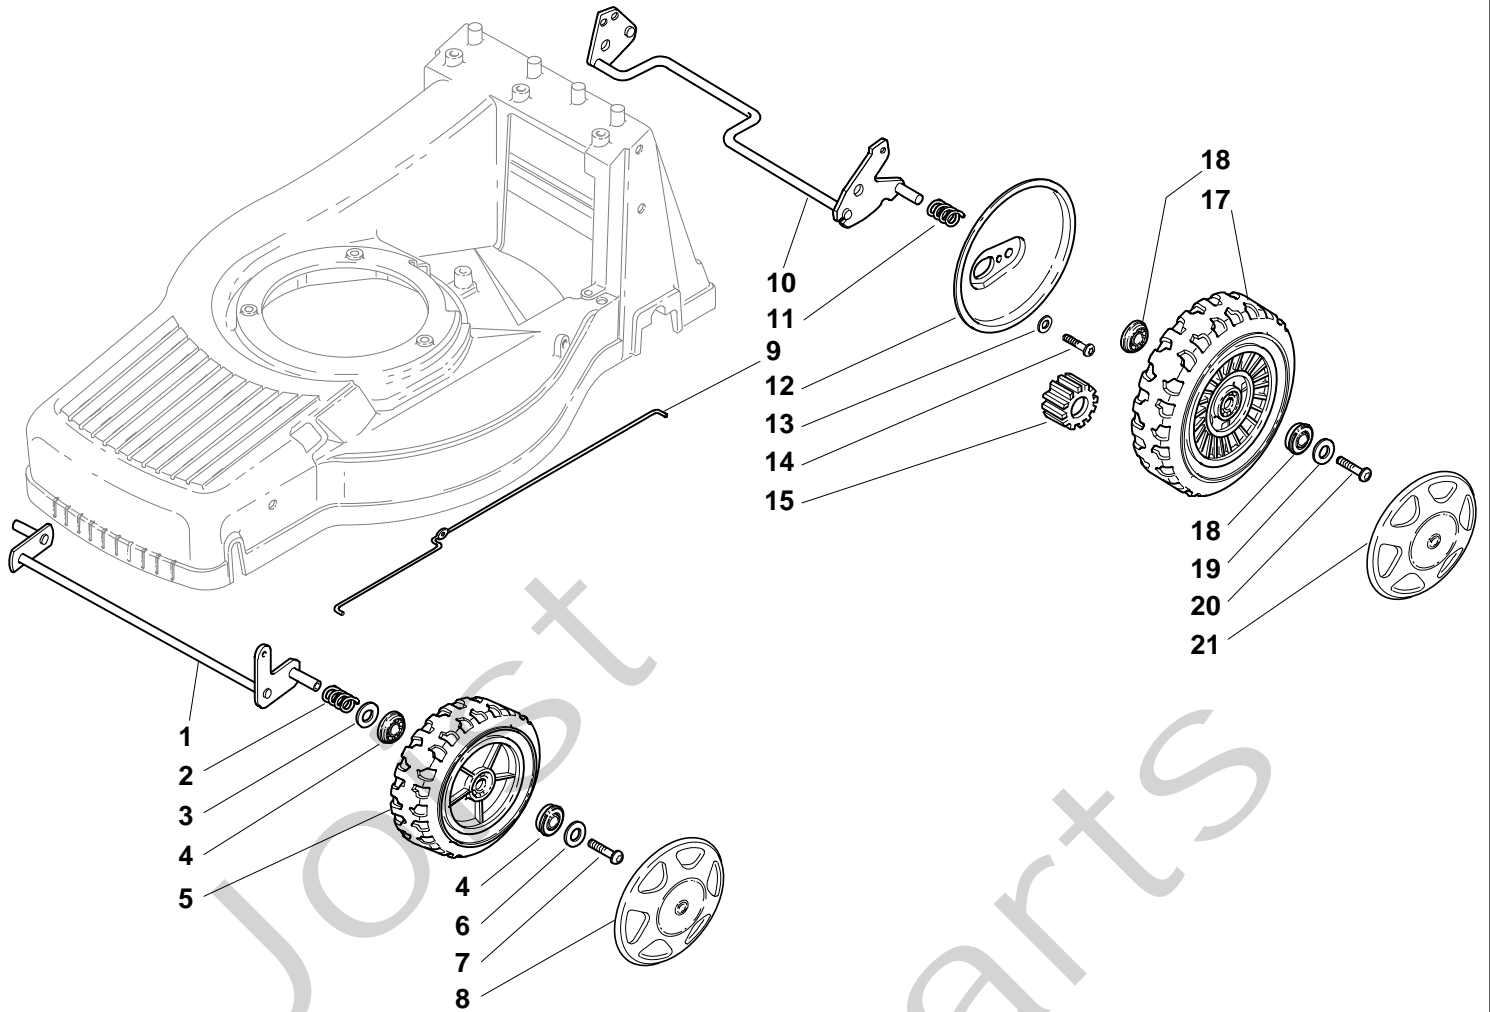

TURBO 55 SE COMBI - Model Year 2010

Pos. Fig.	Antal Quantity	Art No Part No	Benämning	Description	Anmärkning Notes
1	1	81002847/0	Hjulaxel	Axle, Front Wheels	
2	2	22430210/0	Fjäder	Spring	
3	2	12521370/0	Bricka	Washer	
4	4	22122200/0	Kullager	Bearing	
5	2	81007351/0	Hjul	Wheel	
6	2	12521460/0	Bricka	Washer	
7	2	112735662/1	Skruv	Screw	
8	2	322110388/0	Navkapsel-gul	Hub Cap Yellow	
9	1	22033323/0	Höjdinst.stång	Rod, Height Adjustment Control	
10	1	81002823/0	Hjulaxel	Axle, Rear Wheels	
11	2	22430215/0	Fjäder	Spring	
12	2	22600121/0	Hjulskydd	Protection, Wheel	
13	2	12521460/0	Bricka	Washer	
14	2	112735662/1	Skruv	Screw	
15	2	22570125/0	Drev	Pinion	
16	2	19216038/0	Lager	Bearing	
17	2	81007362/0	Hjul	Wheel	
18	2	22122201/0	Kullager	Bearing	
19	2	12521460/0	Bricka	Washer	
20	2	112735662/1	Skruv	Screw	
21	2	22110394/0	Navkapsel	Hub Cap