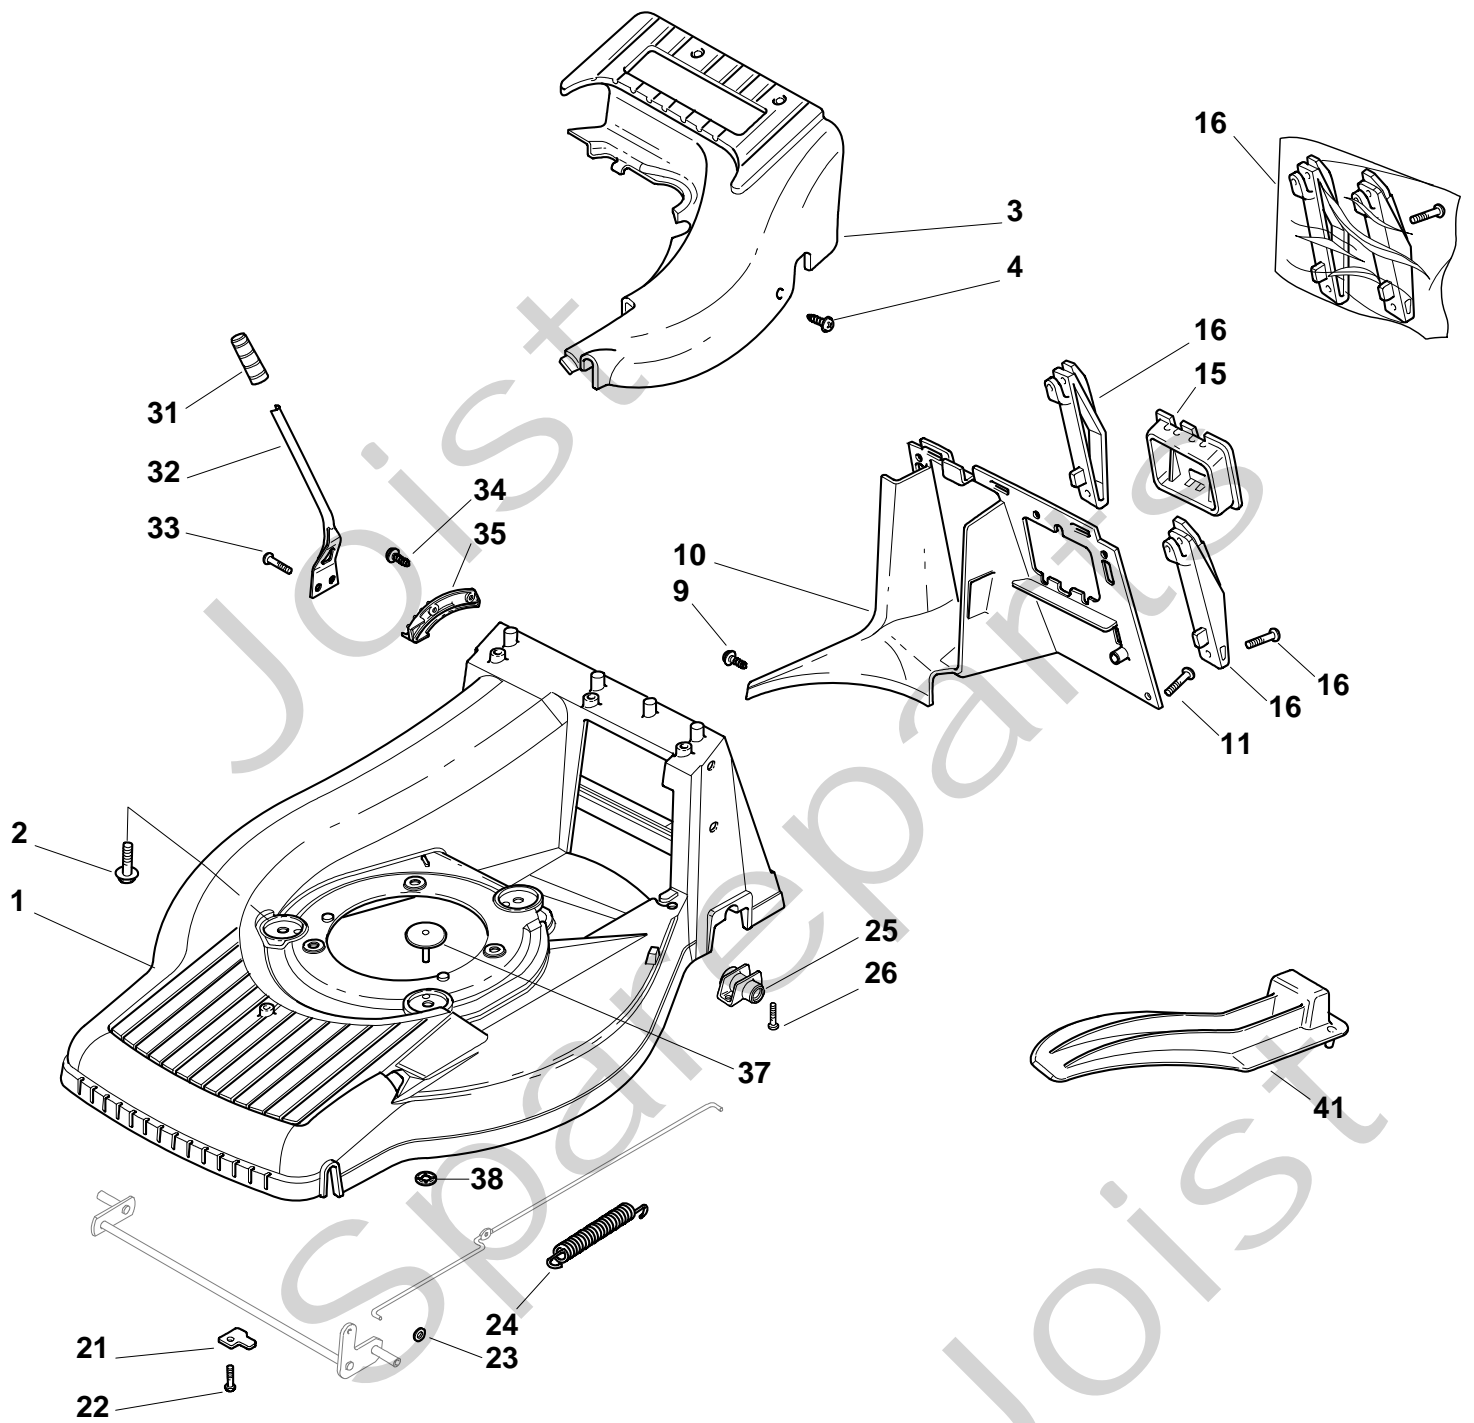

Genuine Spare Parts

www.stiga.com

TURBO 55 SE COMBI Model Year 2010

- Use GLOBAL GARDEN PRODUCT Genuine Spare Parts specified in the parts list for repair and/or replacement.
- The contents described in the parts list may change due to improvement.
- The drawings of the spare parts are only indicative and might not represent the part in question exactly.
- The indications "right" - "left" - "front" - "rear" refer to the position of the operator when using the machine.
- When placing orders of parts for repair and/or replacement, make sure that the illustrated parts list is the one applying to the machine's year of manufacture, as shown on the identification plate attached to the machine.

The STIGA logo is located in the bottom right corner of the page. It consists of the word "STIGA" in a bold, white, sans-serif font, with a registered trademark symbol (®) to its upper right. The text is set against a black rectangular background.

TURBO 55 SE COMBI - Model Year 2010

Pos. Fig.	Antal Quantity	Art No Part No	Benämning	Description	Anmärkning Notes
1	1	81002660/0	Chassi	Deck Yellow	554
2	3	112735108/1	Skruv	Screw	
3	1	22060154/0	Kåpa-gul	Protection, Yellow	554 Avs
4	3	12728300/0	Skruv	Screw	
9	1	12728300/0	Skruv	Screw	
10	1	22108277/0	Bakstam	Rear Conveyor Assy	504 - 554
11	3	12735664/0	Skruv	Screw	
15	1	22109531/0	Lock	Cover	
16	1	81008658/1	Skruvsats	Outfit, Supports	
21	2	22545160/0	Överfall	Plate	
22	2	12735664/0	Skruv	Screw	
23	2	12604898/0	Låsbricka	Crown Fastener	
24	1	22446181/0	Fjäder	Spring	
25	2	22785153/0	Bussning	Support, Gear Box	
26	4	12735664/0	Skruv	Screw	
31	1	22399808/0	Handtag	Knob	
32	1	22321515/0	Höjdinst.spak	Lever, Height Adjustment	
33	2	12735661/0	Skruv	Screw	
34	2	12728300/0	Skruv	Screw	
35	1	22735563/0	Höjdinst.sektor	Sector, Height Adjustment	
37	1	22820055/0	Plugg-gul	Cap	554 Avs
38	1	12604899/0	Låsbricka	Crown Fastener	554 Avs
41	1	22140232/0	Mulchplugg	Deflector	