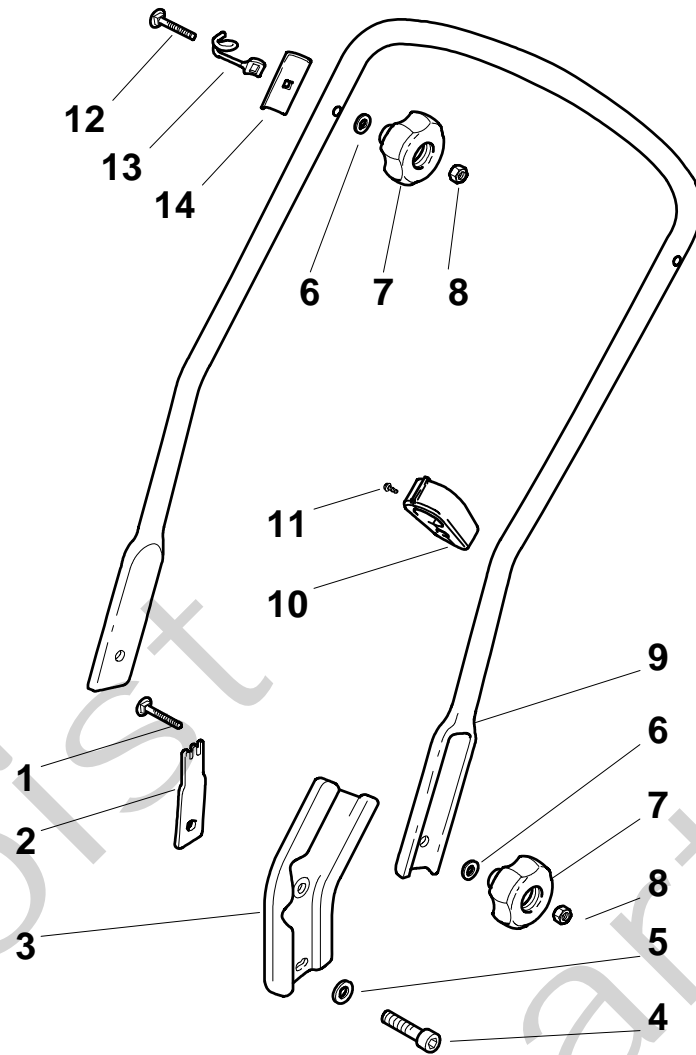

TURBO 55 SE COMBI - Model Year 2010

Pos. Fig.	Antal Quantity	Art No Part No	Benämning	Description	Anmärkning Notes
1	2	12820655/0	Skruv	Screw	
2	1	22551635/0	Platta	Plate For Handle	
3	2	22778405/0	Styrfäste	Support	
4	2	12760515/0	Skruv	Screw	
5	2	12521350/0	Bricka	Washer	
6	4	12521350/0	Bricka	Washer	
6	1	81002239/0	Uppsamlingsäck	Box, Fabric	
7	4	22399810/0	Låsrott	Knob	
8	4	12361005/0	Mutter	Nut	
9	1	81006613/0	Styre-underdel	Handle, Lower Part	
10	1	22192001/0	Kabelhållare	Anchor Clamp	
11	1	12728691/0	Skruv	Screw	
12	2	12820655/0	Skruv	Screw	
13	1	22430311/0	Ögla	Guide Spring	
14	2	22545137/0	Förstärkning	Plate For Handle Fastening