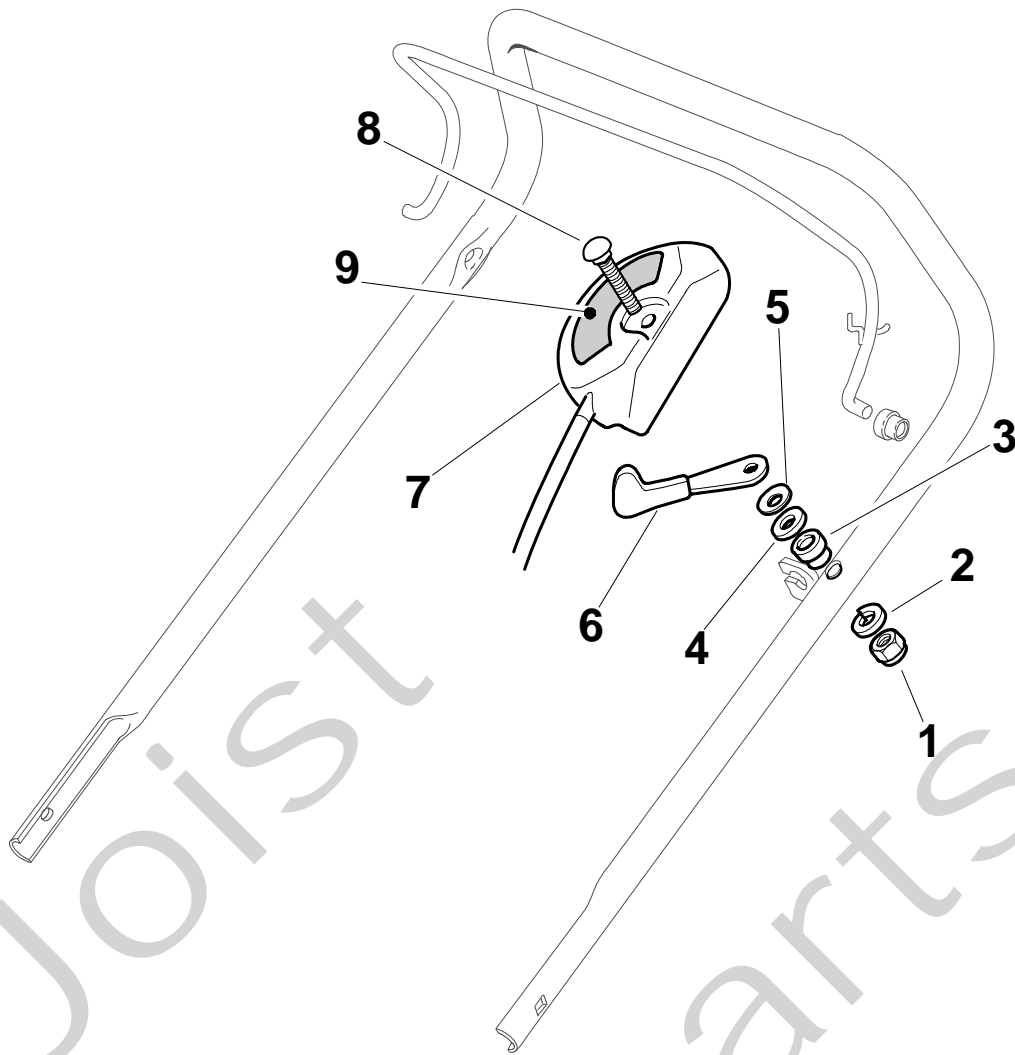

Pos. Fig.	Antal Quantity	Art No Part No	Benämning	Description	Anmärkning Notes
1	1	12291000/0	Mutter	Nut	(B&S 450-500 Series - Ggp 150 cc)
2	1	12581500/0	Låsbricka	Grower	
3	1	22171005/0	Distans	Spacer	
4	1	12521360/0	Bricka	Washer	
5	1	12508100/0	Låsbricka	Washer	
6	1	81007220/0	Gasarm	Lever, Throttle	
7	1	81007079/0	Gaswire	Cable, Trottle	
8	1	12815000/0	Skruv	Screw	
9	1	14356703/0	Dekal	Label