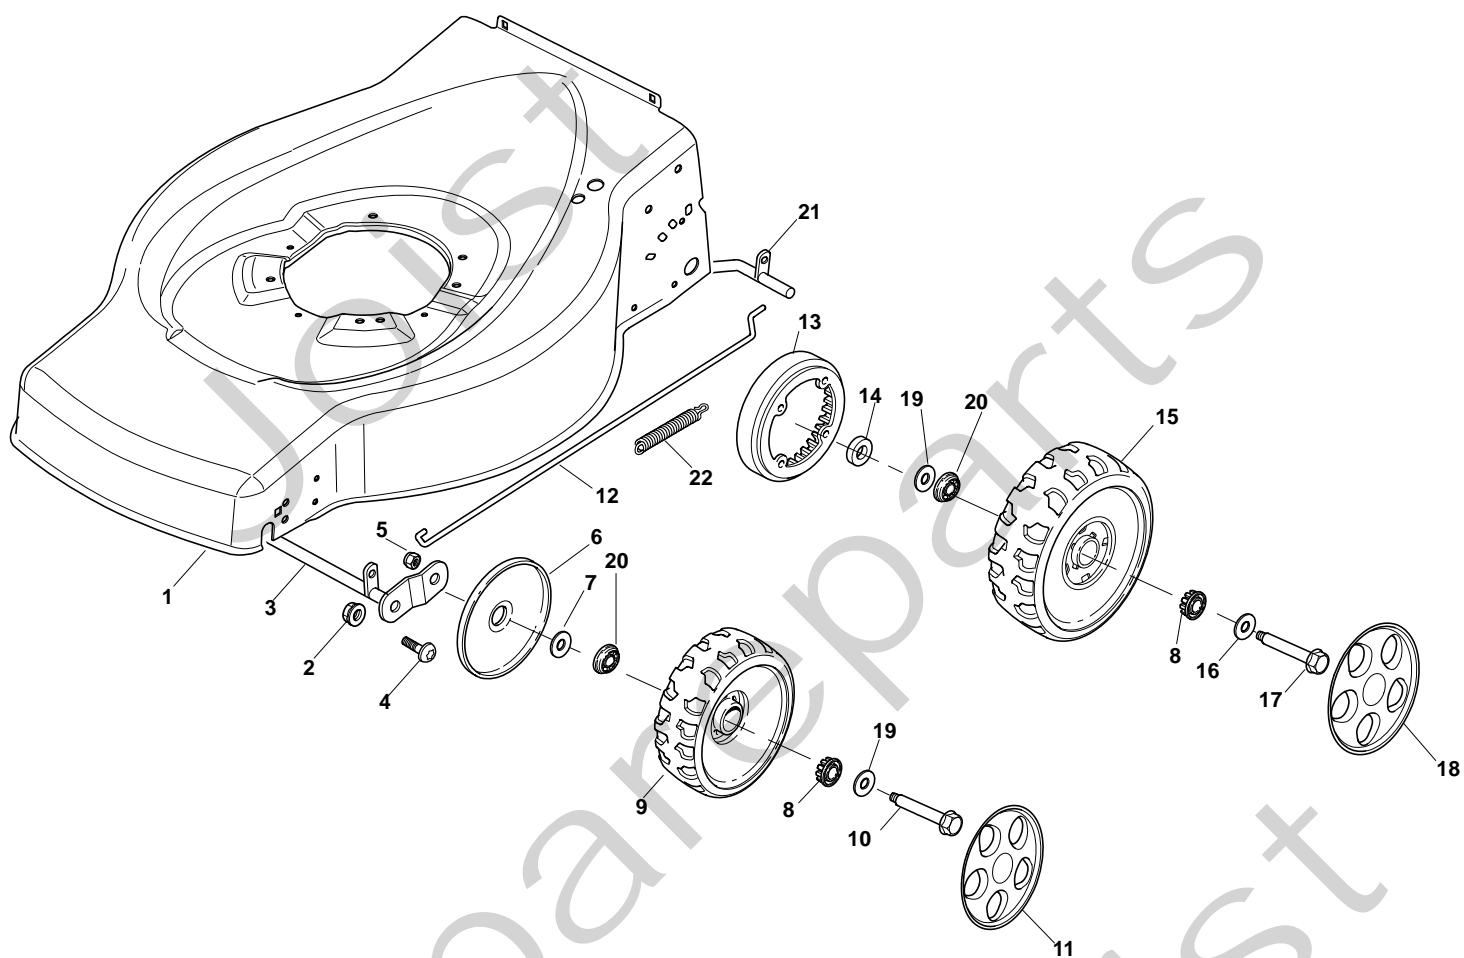

Genuine Spare Parts

www.stiga.com

COMBI 46 S B Model Year 2010

- Use GLOBAL GARDEN PRODUCT Genuine Spare Parts specified in the parts list for repair and/or replacement.
- The contents described in the parts list may change due to improvement.
- The drawings of the spare parts are only indicative and might not represent the part in question exactly.
- The indications "right" - "left" - "front" - "rear" refer to the position of the operator when using the machine.
- When placing orders of parts for repair and/or replacement, make sure that the illustrated parts list is the one applying to the machine's year of manufacture, as shown on the identification plate attached to the machine.

COMBI 46 S B - Model Year 2010

Pos. Fig.	Antal Quantity	Art No Part No	Benämning	Description	Anmärkning Notes
1	1	81002538/0	Chassi	Deck Red	
2	2	12155000/0	Mutter	Nut	
3	1	81000153/0	Hjulaxel	Axle, Front Wheels	
4	2	12760600/0	Skruv	Screw	
5	2	22131750/0	Mutter	Nut	
6	2	22600095/0	Hjulskydd	Protection	
7	2	22671651/0	Bricka	Washer	
8	8	22034508/0	Bussning	Bush	
9	2	22686091/1	Hjul	Wheel	
10	2	22524341/0	Hju bult	Pin	
11	2	322110595/0	Navkapsel-gul	Hub Cap Yellow	
12	1	22033317/0	Justerstång	Adjustment Rod	
13	2	22120109/0	Kuggring	Sprocket	
14	2	22170622/0	Distans	Spacer	
15	2	22686093/0	Hjul	Wheel	
16	2	12523050/0	Bricka	Washer	
17	2	12735599/0	Skruv	Screw	
18	2	322110621/0	Navkapsel-gul	Hub Cap Yellow	
19	4	22675100/0	Bricka	Washer	
20	8	22122200/0	Kullager	Bearing	
21	1	81000159/0	Hjulaxel	Axle, Rear Wheels	