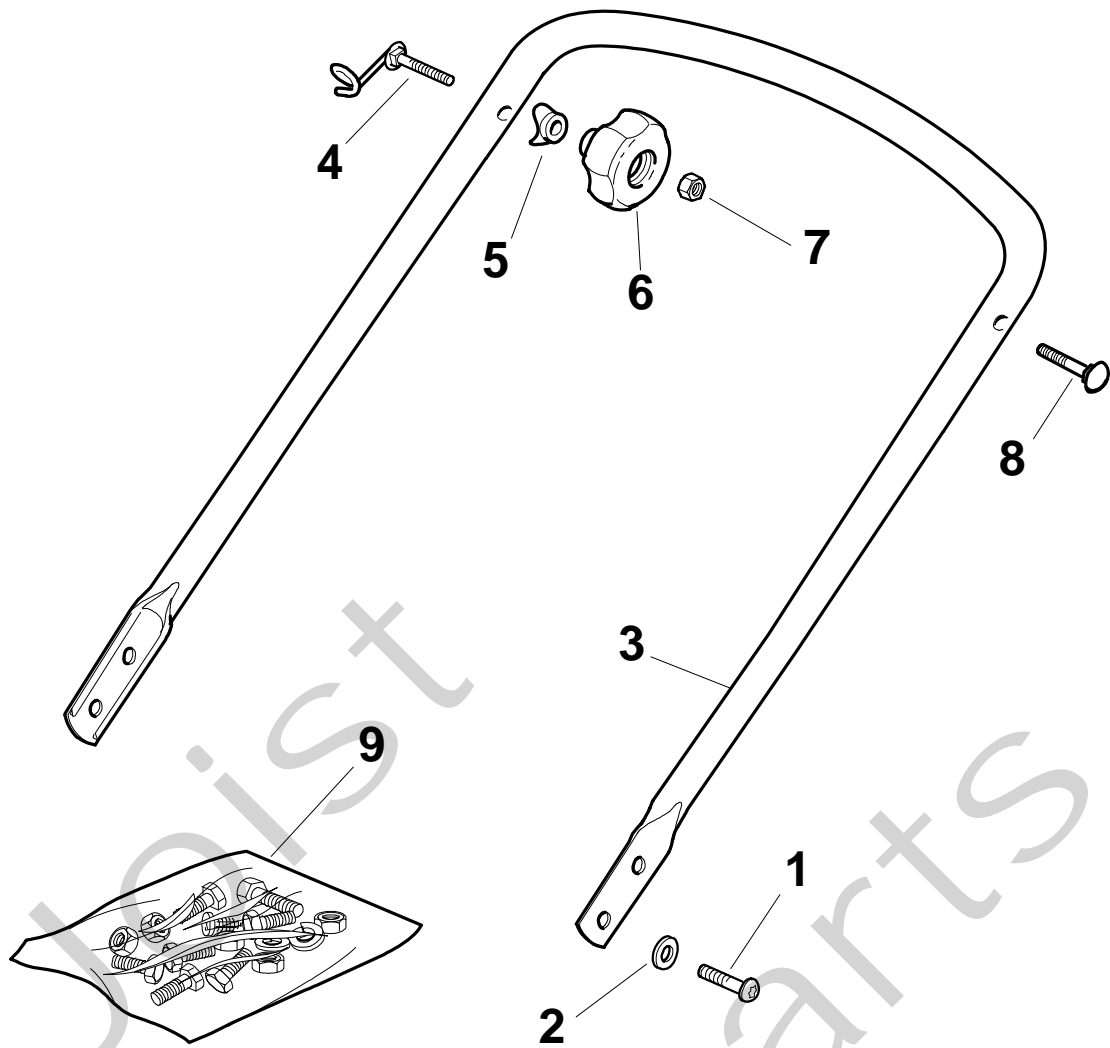

Pos. Fig.	Antal Quantity	Art No Part No	Benämning	Description	Anmärkning Notes
1	4	12760605/0	Skruv	Screw	464
2	4	12521350/0	Bricka	Washer	
3	1	81006570/0	Styre-underdel	Handle, Lower Part	
4	1	81003801/1	Snörhållare	Guide Spring	
5	2	22680006/1	Bricka	Washer	
6	2	322399804/1	Knopp	Knob	
7	2	12293200/0	Mutter	Nut	
8	1	12819201/0	Skruv	Screw	
9	1	81008648/1	Skrivsats	Outfit, Screws