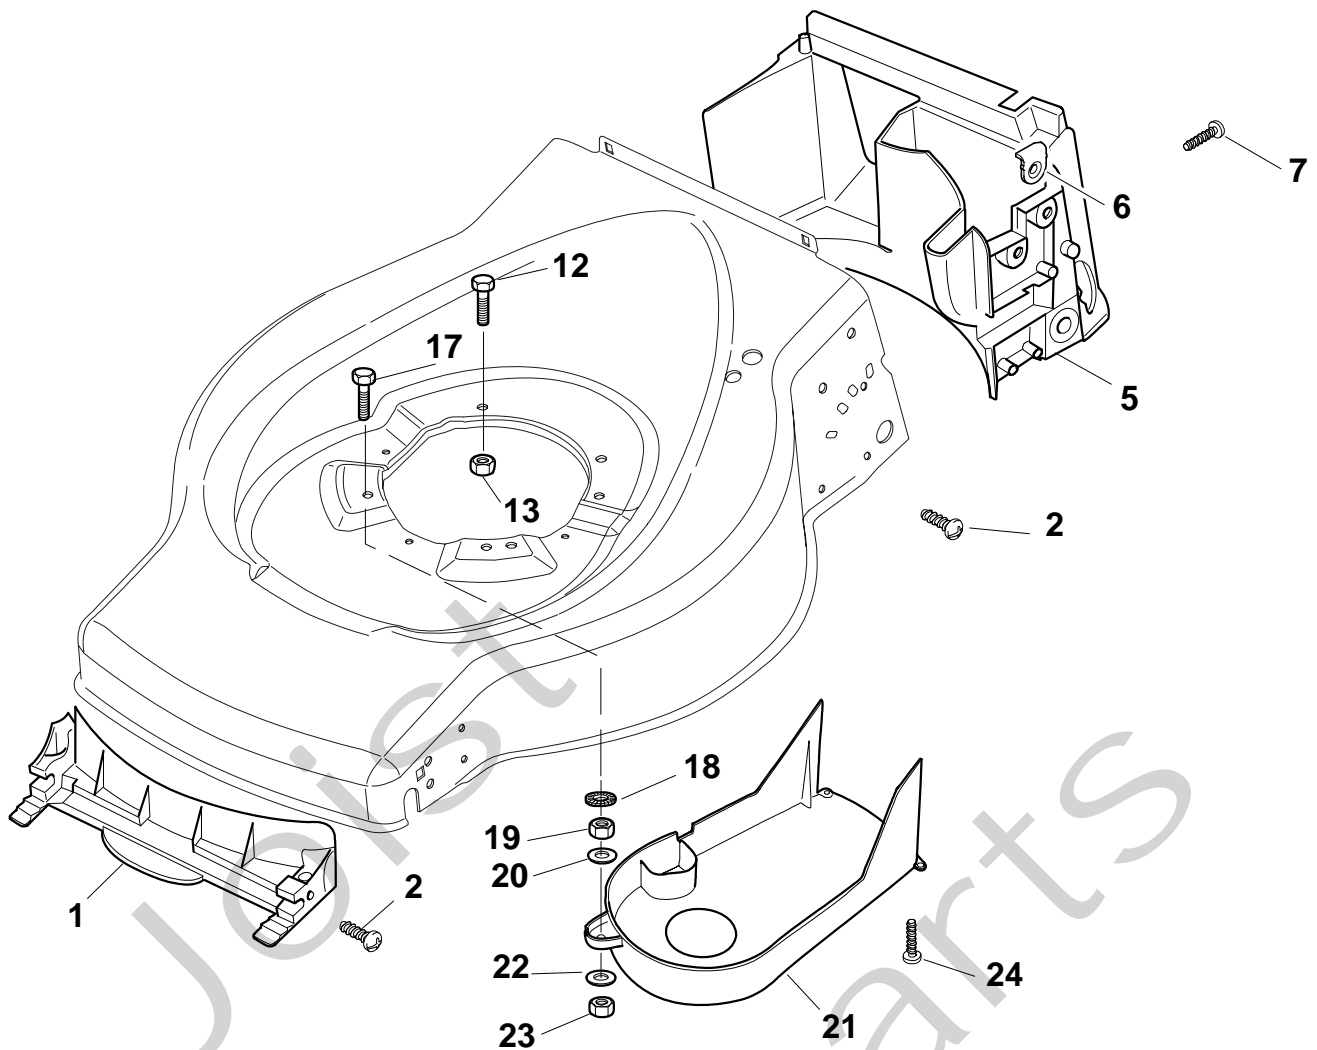

Genuine Spare Parts

www.stiga.com

COMBI 46 S B Model Year 2010

- Use GLOBAL GARDEN PRODUCT Genuine Spare Parts specified in the parts list for repair and/or replacement.
- The contents described in the parts list may change due to improvement.
- The drawings of the spare parts are only indicative and might not represent the part in question exactly.
- The indications "right" - "left" - "front" - "rear" refer to the position of the operator when using the machine.
- When placing orders of parts for repair and/or replacement, make sure that the illustrated parts list is the one applying to the machine's year of manufacture, as shown on the identification plate attached to the machine.

COMBI 46 S B - Model Year 2010

Pos. Fig.	Antal Quantity	Art No Part No	Benämning	Description	Anmärkning Notes
1	1	81002538/0	Chassi	Deck Red	
2	2	12155000/0	Mutter	Nut	
3	1	81000153/0	Hjulaxel	Axle, Front Wheels	
4	2	12760600/0	Skruv	Screw	
5	2	22131750/0	Mutter	Nut	
6	2	22600095/0	Hjulskydd	Protection	
7	2	22671651/0	Bricka	Washer	
8	8	22034508/0	Bussning	Bush	
9	2	22686091/1	Hjul	Wheel	
10	2	22524341/0	Hju bult	Pin	
11	2	322110595/0	Navkapsel-gul	Hub Cap Yellow	
12	1	22033317/0	Justerstång	Adjustment Rod	
13	2	22120109/0	Kuggring	Sprocket	
14	2	22170622/0	Distans	Spacer	
15	2	22686093/0	Hjul	Wheel	
16	2	12523050/0	Bricka	Washer	
17	2	12735599/0	Skruv	Screw	
18	2	322110621/0	Navkapsel-gul	Hub Cap Yellow	
19	4	22675100/0	Bricka	Washer	
20	8	22122200/0	Kullager	Bearing	
21	1	81000159/0	Hjulaxel	Axle, Rear Wheels	