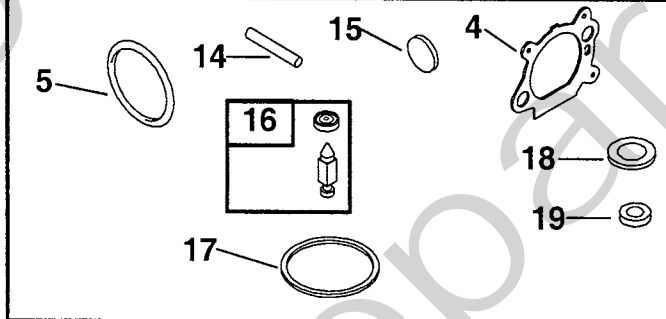

21 CARBURETOR OVERHAUL KIT