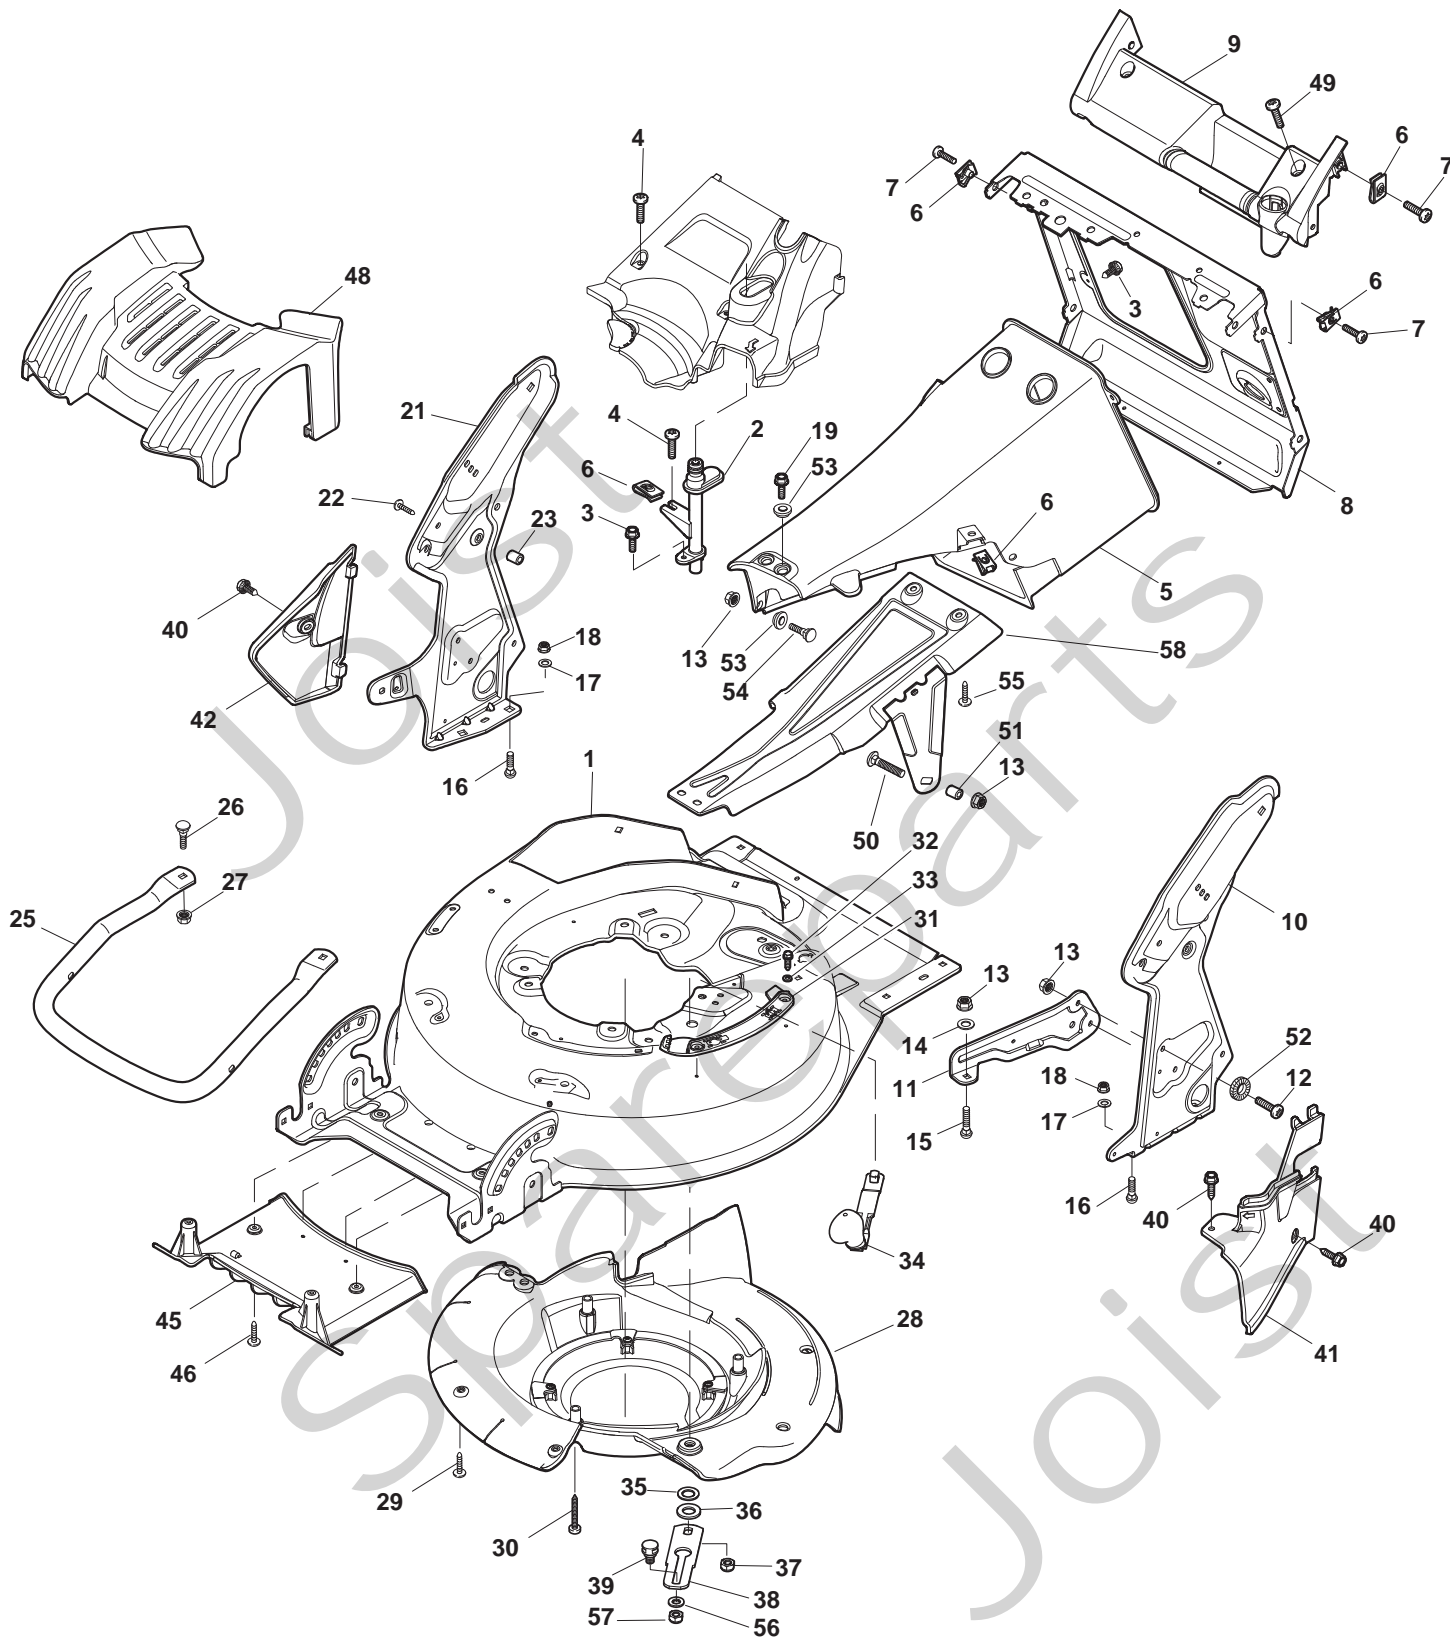

TURBO X3 55 S B

TURBO X3 55 S B

Pos. Fig.	Antal Quantity	Art No Part No	Benämning	Description	Anmärkning Notes
1	1	381003944/0	Chassi INOX	Deck INOX	
2	1	322034001/1	Slanganslutning	Washing Connection	
3	5	125943004/0	Skruv	Screw	
4	2	112727802/0	Skruv	Screw	
5	1	322108294/0	Inmatningstratt-gul	Conveyor Yellow	
6	12	112437507/0	Plåt	Plate	
7	8	112727802/0	Skruv	Screw	
8	1	381545321/1	Platta	Rear Plate	
8	1	381545323/1	Platta	Rear Plate	
9	1	322785282/0	Fäste	Support	
10	1	381545333/0	Fäste-vä	Bracket, L	
11	1	322545191/0	Fäste	Support	
12	2	112727803/0	Skruv	Screw	
13	4	12154510/0	Mutter	Nut	
14	1	12521330/0	Bricka	Washer	
15	1	12815200/0	Skruv	Screw	
16	4	12818690/0	Skruv	Screw	
17	4	12521350/0	Bricka	Washer	
18	4	12155000/0	Mutter	Nut	
19	2	12729601/1	Skruv	Screw	
21	1	381545331/0	Fäste-hö	Bracket, R	
22	2	112735662/1	Skruv	Screw	
23	2	122534128/0	Remstyrning	Pin	
25	2	381393702/0	Skydd	Protection	
26	2	12815205/0	Skruv	Screw	
27	2	12154510/0	Mutter	Nut	
28	1	381102203/0	Remskydd	Protection Mulching	
29	2	125943004/0	Skruv	Screw	
30	3	112735115/0	Skruv	Screw	
31	1	322500052/2	Glidblock	Shoe	
32	2	12731580/0	Skruv	Screw	
33	2	12521331/0	Bricka	Washer	
34	1	381003338/0	Arm	Lever	
35	1	21660100/0	Bricka	Washer	
36	1	12521370/0	Bricka	Washer	
37	1	12154210/0	Mutter (20 Hp)	Nut (20 Hp)	
38	1	322320009/0	Arm	Lever	
39	1	122042022/0	Hjulaxel-bakre	Bush	
40	3	125943004/0	Skruv	Screw	
41	1	322109830/0	Skydd	Guard Black	
42	1	322109825/0	Skydd	Guard Black	
45	1	322500101/0		Air Intake Grill	
46	2	112728706/0	Skruv	Screw	
46	4	12728703/0	Skruv	Screw	
48	1	322226141/0	Frontkåpa-svart	Mask, Black	
49	2	112727801/0	Skruv	Screw	
50	2	112815270/0	Skruv	Screw	
51	2	122671664/0	Distans	Spacer	
52	2	12540040/0	Bricka	Washer	
53	6	325160039/0	Distans	Spacer	
54	1	112794986/0	Skruv	Screw	
55	2	112727799/0	Skruv	Screw	
56	1	12521350/0	Bricka	Washer	
57	1	12155000/0	Mutter	Nut	
58	1	381608501/0	Trådbygel	Stiffening Lower