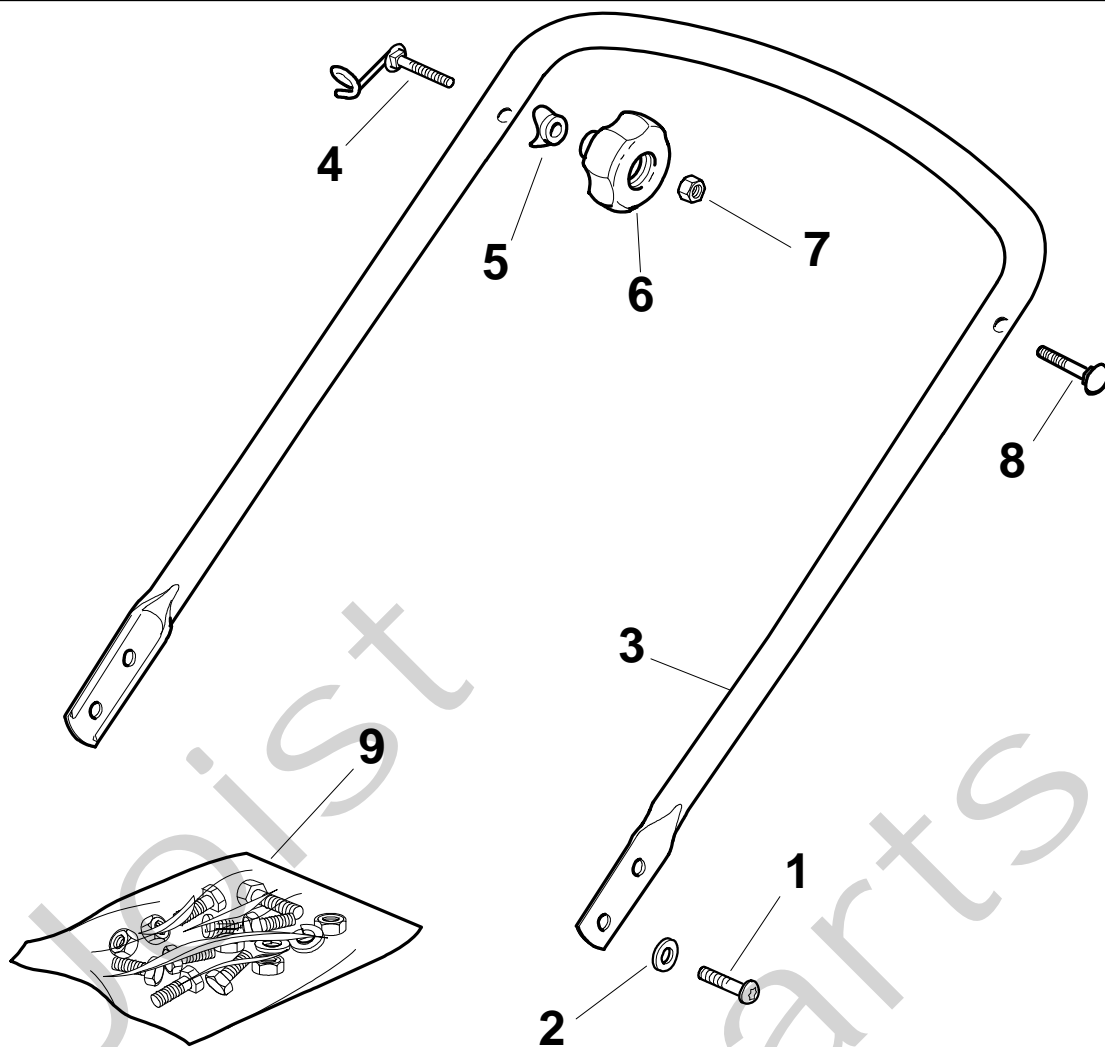

COLLECTOR 46 S B

Pos. Fig.	Antal Quantity	Art No Part No	Benämning	Description	Anmärkning Notes
1	4	12760605/0	Skruv	Screw	
2	4	12521350/0	Bricka	Washer	
3	1	81006570/0	Styre-underdel	Handle, Lower Part	
4	1	81003801/1	Snörhållare	Guide Spring	
5	2	22680006/1	Bricka	Washer	
6	2	322399804/1	Knopp	Knob	
7	2	12293200/0	Mutter	Nut	
8	1	12819201/0	Skruv	Screw	
9	1	81008648/1	Skrivsats	Outfit, Screws