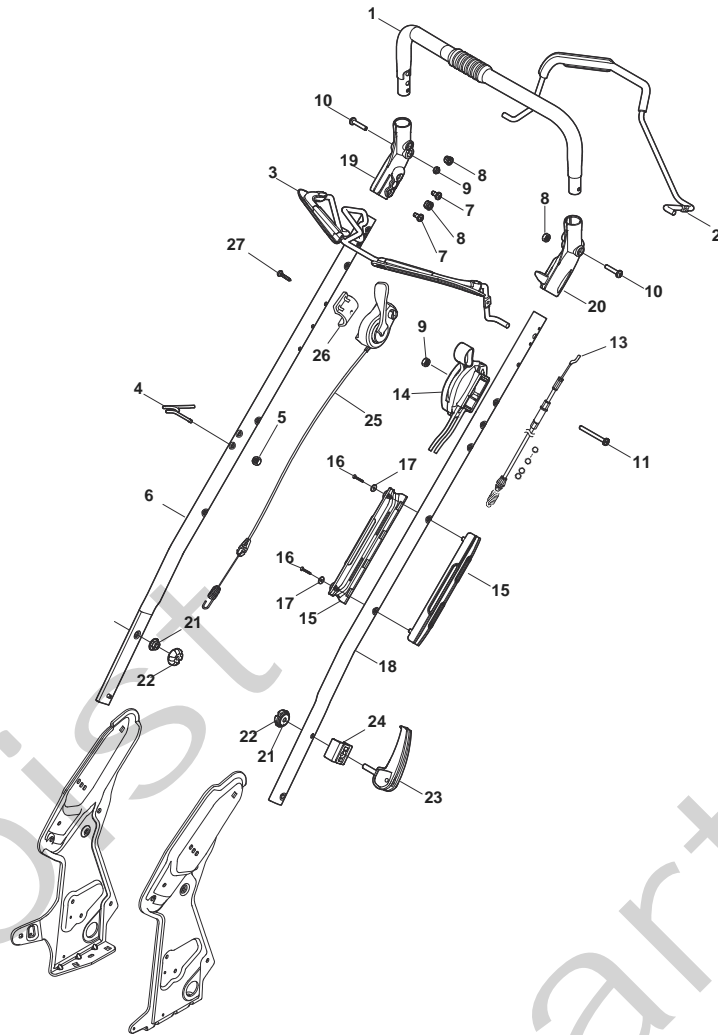

TURBO EXCEL 55 S H BBC - Model Year 2010

Pos. Fig.	Antal Quantity	Art No Part No	Benämning	Description	Anmärkning Notes
1	1	381006670/2	Handtag	Handgrip	
2	1	381003349/0	Reglagebygel-drivning	Lever, Driving	
3	1	381003346/0	Reglagebygel	Lever, Engine Brake	
4	1	22430309/0	Ögla	Guide Spring	
5	1	12154330/0	Mutter	Nut	
6	1	381006821/0	Styre-överdel vä	Handle Grey, R	
6	1	381006895/0	Styre-överdel vä	Handle Black, R	
7	4	112735662/1	Skruv	Screw	
8	3	322041967/0	Bussning	Bush	
9	3	12154510/0	Mutter	Nut	
10	2	112728721/0	Skruv	Screw	
11	1	12727786/0	Skruv	Screw	
13	1	381030067/0	Kopplingswire	Cable, Rear Drive	
14	1	181005510/0	Gaswire	Throttle Cable	
15	1	322806644/0	Skydd	Protection	
16	2	12727812/0	Skruv	Screw	
17	2	112523000/1	Bricka	Washer	
18	1	381006823/0	Styre-överdel hö	Handle Grey, L	
18	1	381006897/0	Styre-överdel hö	Handle Black, L	
19	1	322488301/0	Stöd	Support	
20	1	322488303/0	Stöd	Support	
21	2	112154220/0	Mutter	Nut	
22	2	322399835/0	Knopp	Knob	
23	2	381003253/0	Knopp	Knob	
24	2	322680017/0	Stöd	Support	
25	1	381030064/0	Kabel koppling kontroll mekaniska	Cable, Mechanical Clutch	
26	1	322000020/0	Stöd	Support	
27	2	12727786/0	Skruv	Screw