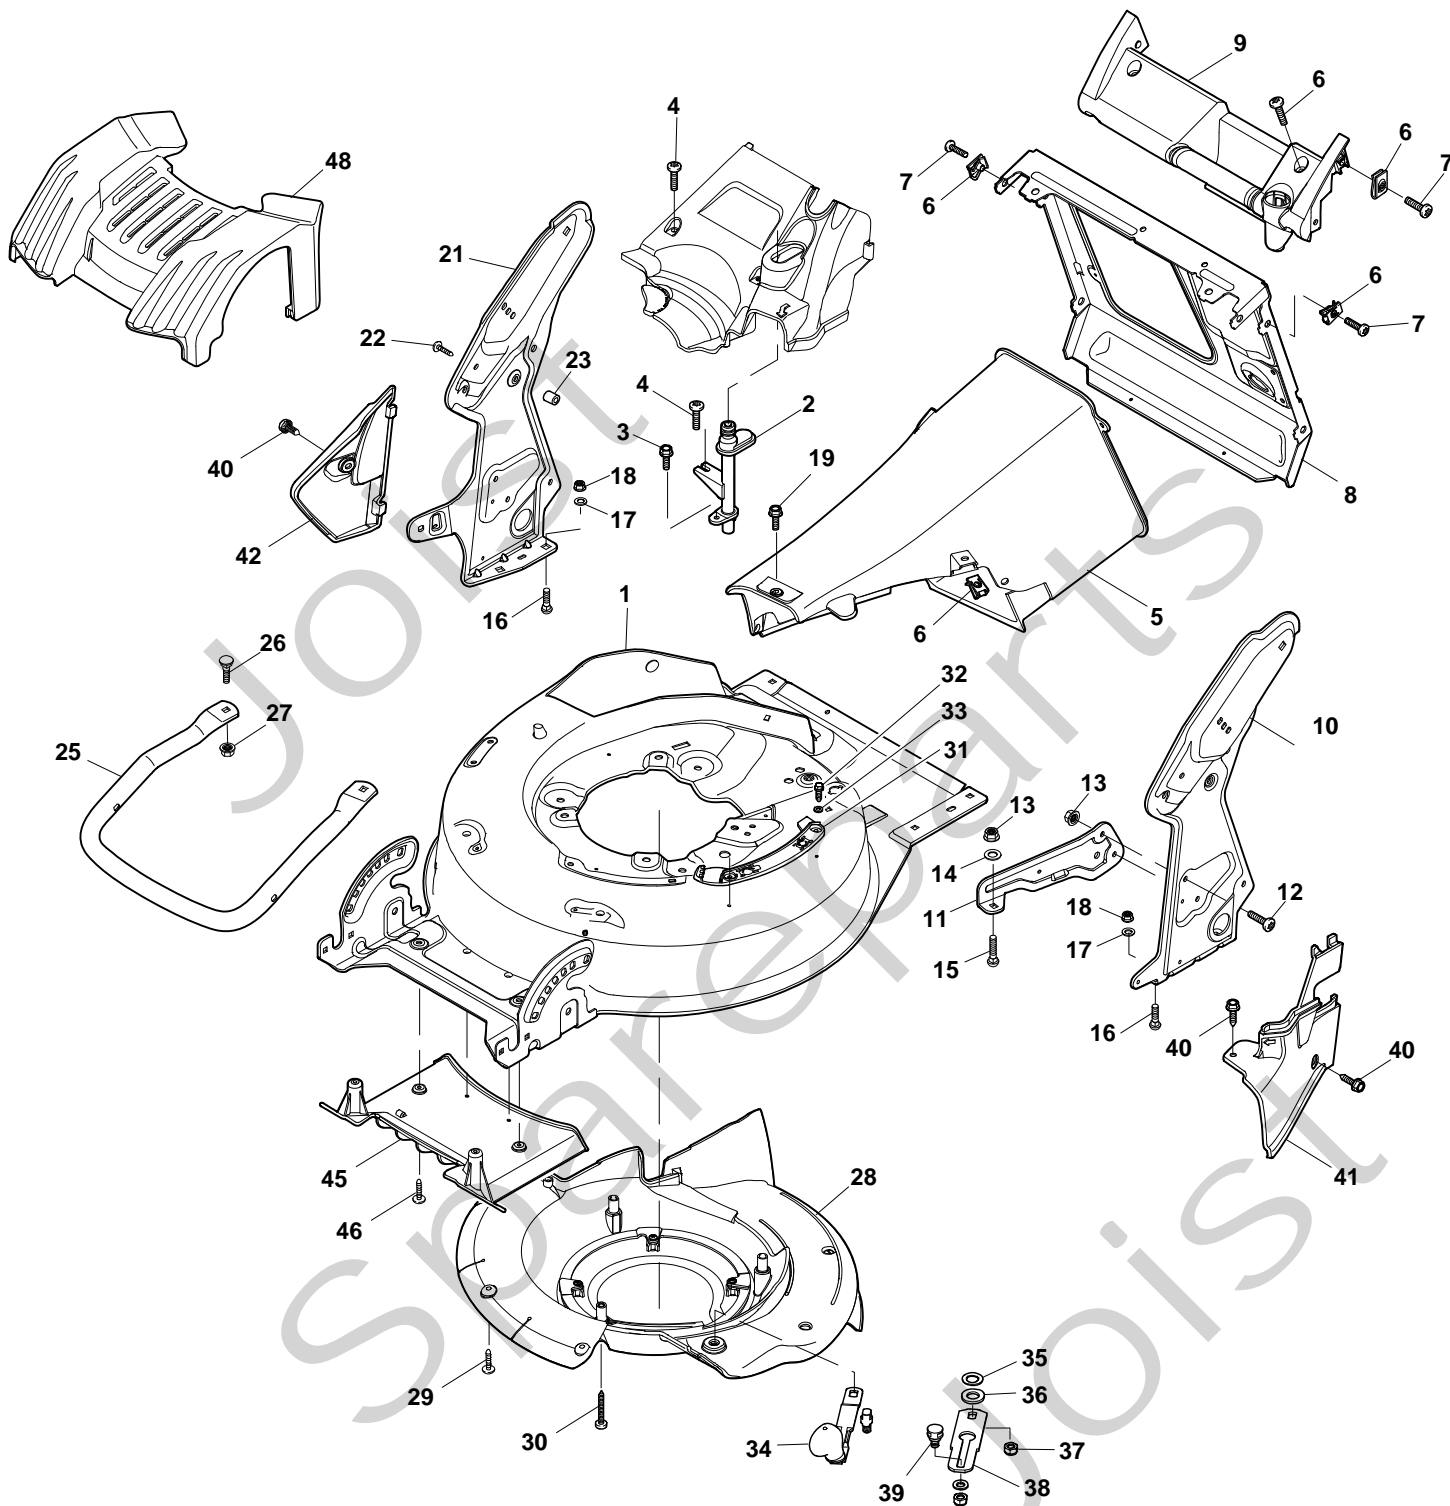

TURBO EXCEL 55 S H BBC - Model Year 2010

Pos. Fig.	Antal Quantity	Art No Part No	Benämning	Description	Anmärkning Notes
1	1	381003875/0	Chassi-gul	Deck Yellow	
2	1	322034001/1	Slanganslutning	Washing Connection	
3	5	125943004/0	Skruv	Screw	
4	2	112727802/0	Skruv	Screw	
5	1	322108294/0	Inmatningstratt	Conveyor Yellow	
6	12	112437507/0	Plåt	Plate	
7	8	112727802/0	Skruv	Screw	
8	1	381545321/1	Platta	Rear Plate	
8	1	381545323/1	Platta	Rear Plate	only TR-E
9	1	322785282/0	Stöd	Support	
10	1	381545333/0	Fäste-vä	Bracket, L	
11	1	322545191/0	Stöd	Support	
12	2	112727803/0	Skruv	Screw	
13	4	12154510/0	Mutter	Nut	
14	1	12521330/0	Bricka	Washer	
15	1	12815200/0	Skruv	Screw	
16	4	12818690/0	Skruv	Screw	
17	4	12521350/0	Bricka	Washer	
18	4	12155000/0	Mutter	Nut	
19	2	12729601/1	Skruv	Screw	
21	1	381545331/0	Fäste-hö	Bracket, R	
22	2	112735662/1	Skruv	Screw	
23	2	122534128/0	Pin	Pin	
25	2	381393702/0	Hjulskydd	Protection	
26	2	12815205/0	Skruv	Screw	
27	2	12154510/0	Mutter	Nut	
28	1	381102203/0	Skydd Mulching	Protection Mulching	
29	2	125943004/0	Skruv	Screw	
30	3	112735115/0	Skruv	Screw	
31	1	322500052/2	Glidblock	Shoe	
32	2	12731580/0	Skruv	Screw	
33	2	12521331/0	Bricka	Washer	
34	1	381003338/0	Arm	Lever	
35	1	21660100/0	Bricka	Washer	
36	1	12521370/0	Bricka	Washer	
37	1	12154210/0	Mutter	Nut	
38	1	322320009/0	Arm	Lever	
39	1	122042022/0	Bussning	Bush	
40	3	125943004/0	Skruv	Screw	
41	1	322109830/0	Skydd	Guard Black	
42	1	322109825/0	Skydd	Guard Black	
45	1	322500101/0	Air Intake Grill	Air Intake Grill	
46	2	112728706/0	Skruv	Screw	
46	4	12728703/0	Skruv	Screw	
48	1	322226141/0	Panel-svart	Mask, Black	
49	2	112727801/0	Skruv	Screw	
50	2	112815270/0	Skruv	Screw	
51	2	122671664/0	Distans	Spacer	
52	2	12540040/0	Bricka	Washer	
53	6	325160039/0	Distans	Spacer	
54	1	112794986/0	Skruv	Screw	
55	2	112727799/0	Skruv	Screw	
56	1	12521350/0	Bricka	Washer	
57	1	12155000/0	Mutter	Nut	
58	1	381608501/0	Trådbygel	Stiffening Lower