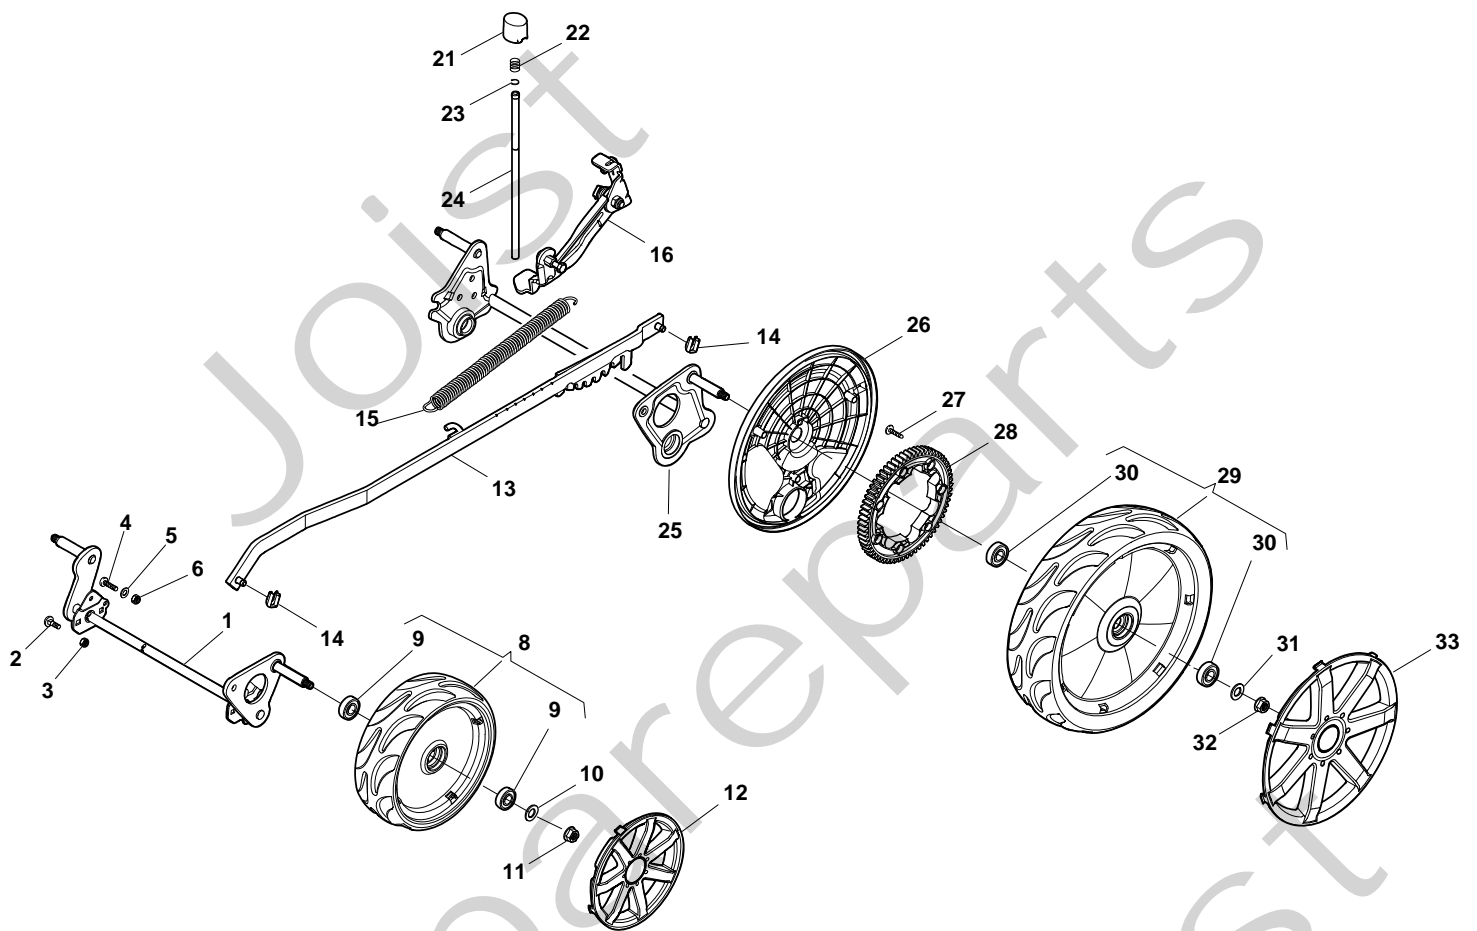

TURBO EXCEL 55 S H BBC - Model Year 2010

Pos. Fig.	Antal Quantity	Art No Part No	Benämning	Description	Anmärkning Notes
1	1	381302801/0	Fläns	Axle, Front Wheels	
2	4	12815205/0	Skruv	Screw	
3	4	12154510/0	Mutter	Nut	
4	2	112727799/0	Skruv	Screw	
5	2	12523040/0	Bricka	Washer	
6	2	12154510/0	Mutter	Nut	
8	2	381007394/1	Stödhjul	Wheel Ø 210	
9	4	19216035/0	Lager	Bearing	
10	2	12521350/0	Bricka	Washer	
11	2	12155000/0	Mutter	Nut	
12	2	322110597/0	Navkapsel	Hub Cap	
13	1	381002035/0	Höjdinställn.stång	Rod, Height Adjustment	
14	2	112436051/0	Plåt	Plate	
15	1	122450459/1	Fjäder	Spring	
16	1	381003337/1	Höjdinst.spak	Lever, Height Adjustment	
17	1	322570202/0	Kåpa	Cover	
21	1	322602012/1	Tryckring	Button	
22	1	122450462/0	Fjäder	Spring	
23	1	12000930/0	Låsring	Snap Ring	
24	1	122033351/1	Stång	Rod	
25	1	381002899/0	Hjulaxel	Axle, Rear Wheels	
26	2	322600179/0	Hjulskydd	Protection, Wheel	
27	6	12728691/0	Skruv	Screw	
28	2	322120113/0	Ringdrev	Ring Gear	
29	2	381007398/1	Stödhjul	Wheel Ø 300	
30	4	19216035/0	Lager	Bearing	
31	2	12521350/0	Bricka	Washer	
32	2	12155000/0	Mutter	Nut	
33	2	322110599/0	Navkapsel-grå	Hub Cap, Grey D.300