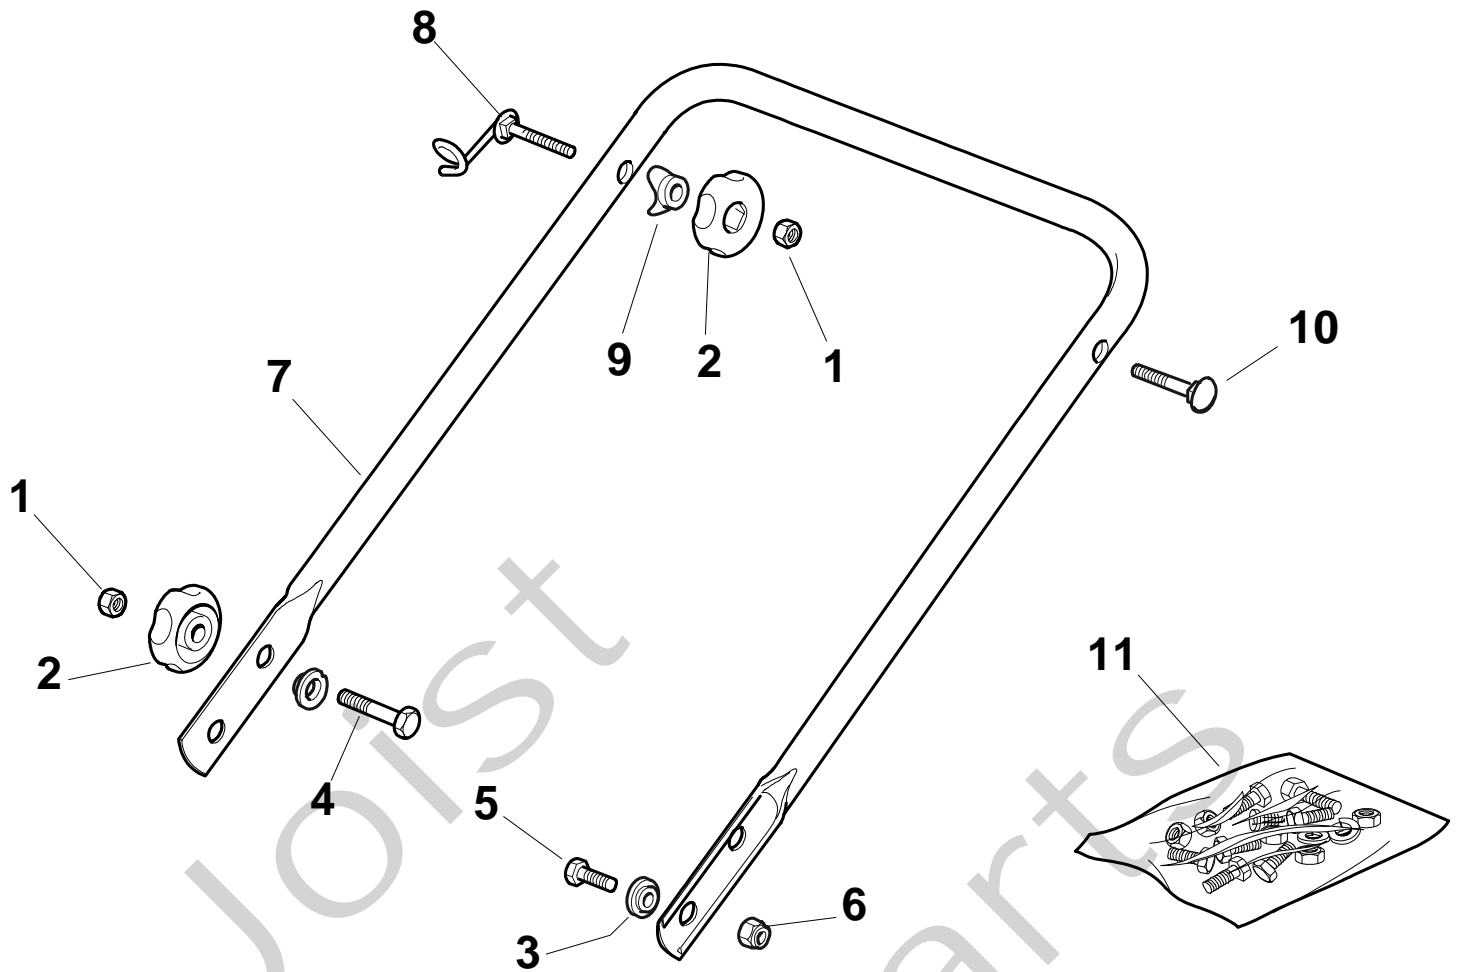

Pos. Fig.	Antal Quantity	Art No Part No	Benämning	Description	Anmärkning Notes
1	4	12293200/0	Mutter	Nut	
2	4	322399804/1	Knopp	Knob	
3	4	22041955/0	Bussning	Bush	
4	2	12793700/0	Skruv	Screw	
5	2	12792610/0	Skruv	Screw	
6	2	12155000/0	Mutter	Nut	
7	1	81006521/0	Styre-underdel	Handle, Lower Part	
8	1	81003801/1	Snörhållare	Guide Spring	
9	2	22680006/1	Bricka	Washer	
10	1	12819201/0	Skruv	Screw	
11	1	81008614/3	Skruvsats	Outfit, Screws