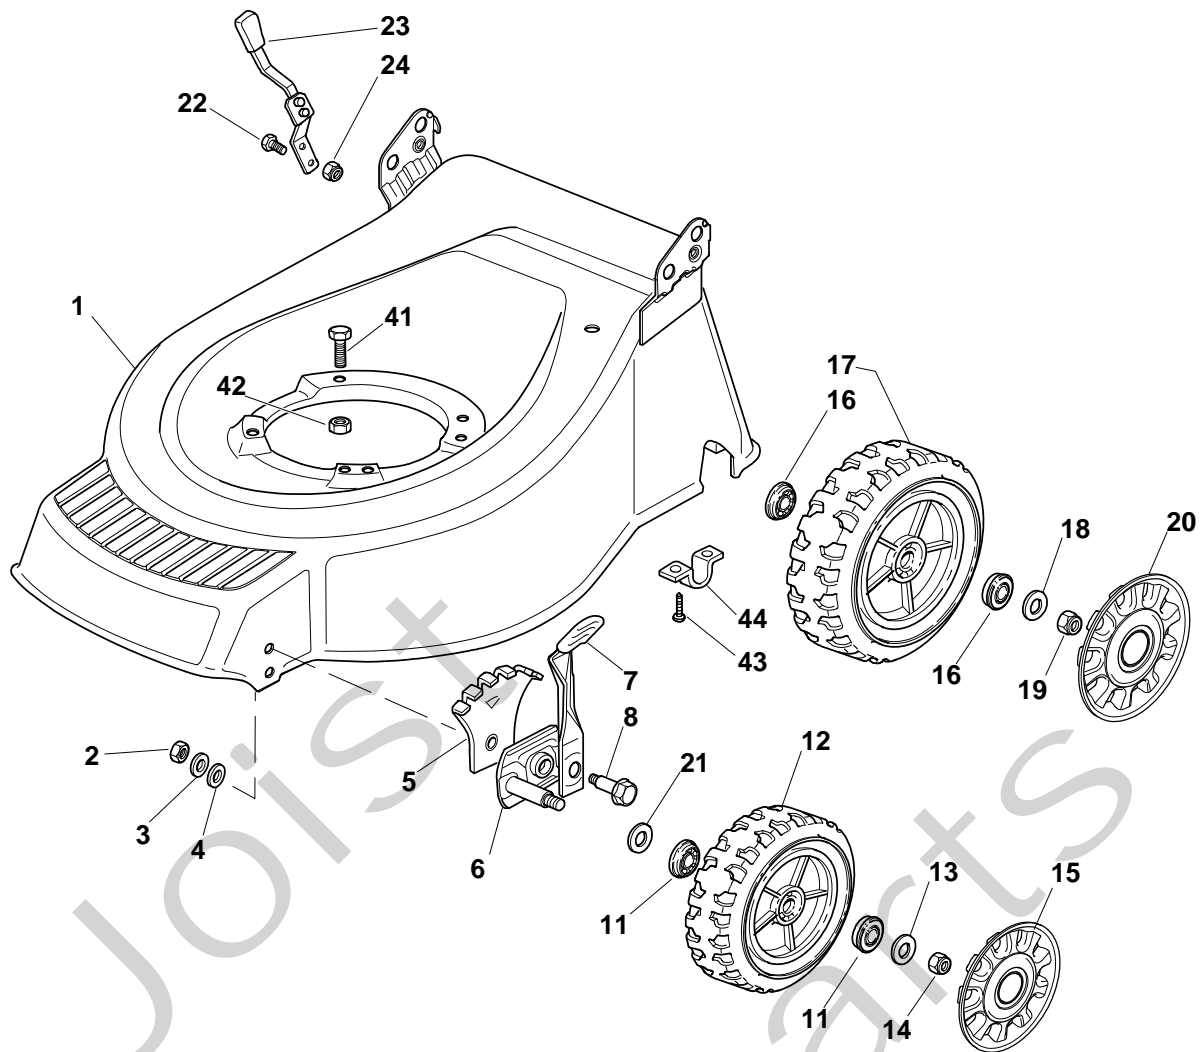

Genuine Spare Parts

www.stiga.com

MULTIMOWER 48 S Model Year 2010

- Use GLOBAL GARDEN PRODUCT Genuine Spare Parts specified in the parts list for repair and/or replacement.
- The contents described in the parts list may change due to improvement.
- The drawings of the spare parts are only indicative and might not represent the part in question exactly.
- The indications "right" - "left" - "front" - "rear" refer to the position of the operator when using the machine.
- When placing orders of parts for repair and/or replacement, make sure that the illustrated parts list is the one applying to the machine's year of manufacture, as shown on the identification plate attached to the machine.

MULTIMOWER 48 S - Model Year 2010

Pos. Fig.	Antal Quantity	Art No Part No	Benämning	Description	Anmärkning Notes
1	1	81002974/0	Chassi gul	Deck Yellow	484
2	2	12293200/0	Mutter	Nut	
3	2	12583500/0	Låsbricka	Grower	
4	2	12523070/0	Bricka	Washer	
5	2	22735547/0	Höjdinställ.sektor	Sector, Height Adjustment	
6	2	81005082/0	Hjulfäste	Support, Wheel	
7	2	81003285/1	Höjdinställ.spak	Lever, Height Adjustment	
8	2	22519811/0	Bult	Pin	
11	4	22122200/0	Kullager	Bearing	
12	2	81007351/0	Hjul	Wheel	
13	2	12521350/0	Bricka	Washer	
14	2	12155000/0	Mutter	Nut	
15	2	322110593/0	Navkapsel	Hub Cap	
16	4	22122200/0	Kullager	Bearing	
17	2	81007343/0	Hjul	Wheel	
18	2	12369500/0	Bricka	Washer	
19	2	12155000/0	Mutter	Nut	
20	2	322110594/0	Navkapsel	Hub Cap	
21	2	12530150/0	Bricka	Washer	
22	2	12789000/0	Skruv	Screw	
23	1	81003279/2	Spak	Lever, Height Adjustment	
24	2	12154330/0	Mutter	Nut	
41	1	12691800/0	Skruv	Screw	
41	3	12793701/0	Skruv	Screw	
42	1	12155000/0	Mutter	Nut	
42	3	12293201/0	Mutter	Nut	
43	4	12731350/0	Skruv	Screw	
44	2	22545152/0	Bygel	Plate	