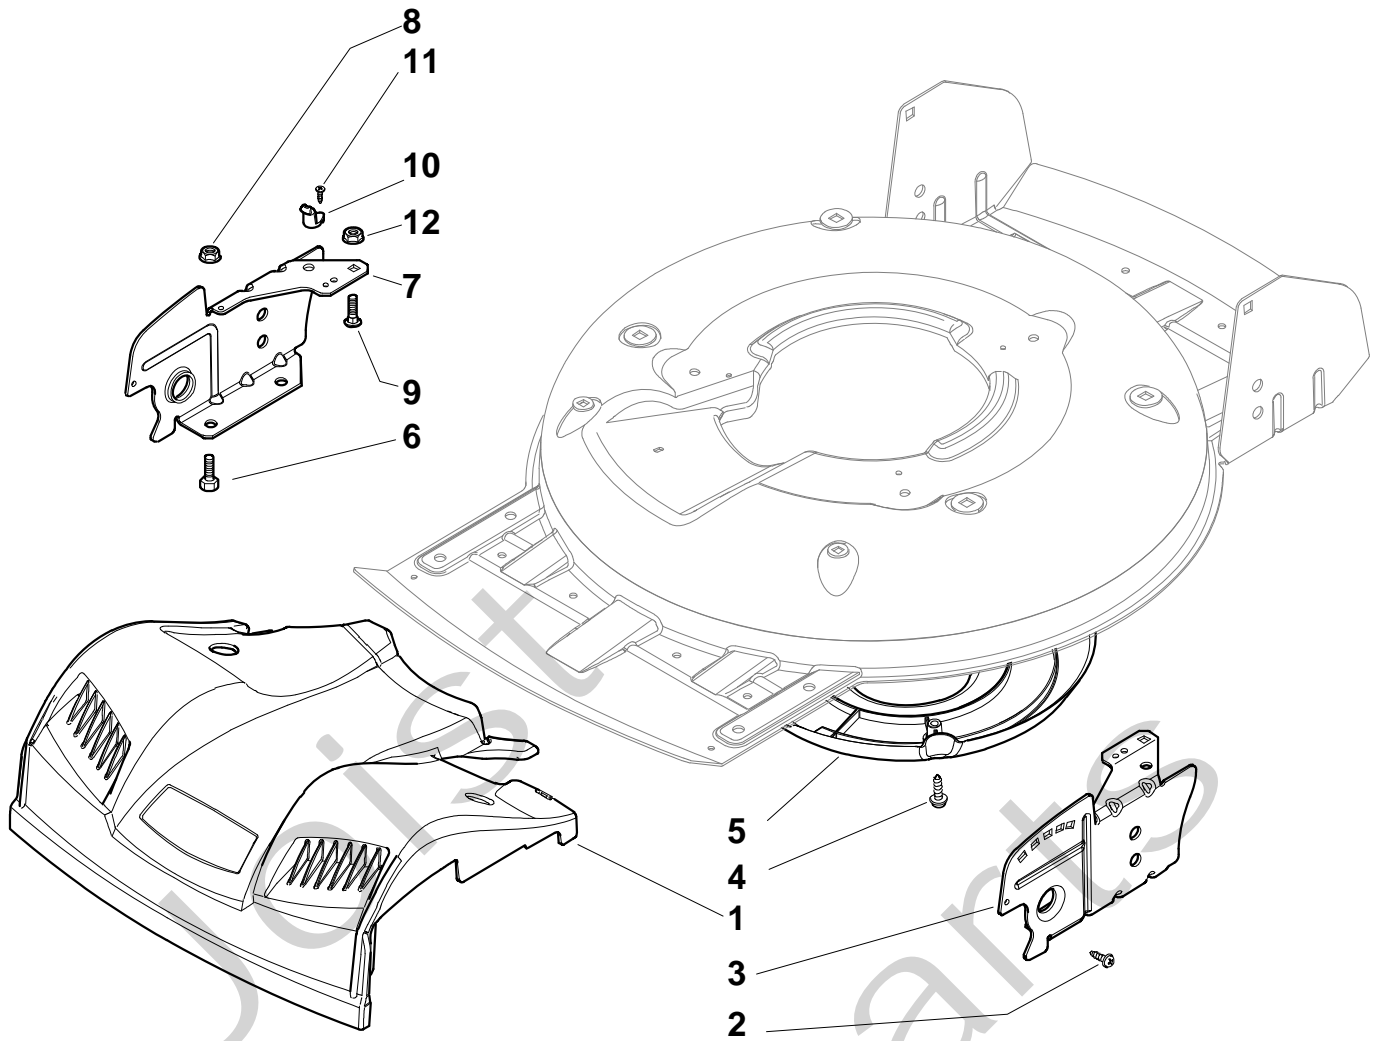

Genuine Spare Parts

www.stiga.com

MULTICLIP PRO 50 4S INOX SVAN Model Year 2010

- Use GLOBAL GARDEN PRODUCT Genuine Spare Parts specified in the parts list for repair and/or replacement.
- The contents described in the parts list may change due to improvement.
- The drawings of the spare parts are only indicative and might not represent the part in question exactly.
- The indications "right" - "left" - "front" - "rear" refer to the position of the operator when using the machine.
- When placing orders of parts for repair and/or replacement, make sure that the illustrated parts list is the one applying to the machine's year of manufacture, as shown on the identification plate attached to the machine.

STIGA®

MULTICLIP PRO 50 4S INOX SVAN - Model Year 2010

Pos. Fig.	Antal Quantity	Art No Part No	Benämning	Description	Anmärkning Notes
1	1	322064691/0	Chassi	Deck Inox	
3	1	81002849/0	Hjulaxel	Axle, Front Wheels	
7	8	22122200/0	Kullager	Bearing	
9	2	12369500/0	Bricka	Washer	
10	2	12155000/0	Mutter	Nut	
12	4	12791011/0	Skruv	Screw	
13	1	322545169/0	Platta-vä	Left Plate, Inox	
13	1	81545105/0	Platta-vä	Left Plate	
14	4	12154510/0	Mutter	Nut	
15	1	322545167/0	Platta-hö	Right Plate, Inox	
15	1	81545104/0	Platta-hö	Right Plate	
16	1	81002851/0	Hjulaxel	Axle, Rear Wheels	
17	2	12789000/0	Skruv	Screw	
18	1	81003323/0	Höjdinställn.spak	Lever, Height Adjustment	
19	2	12154330/0	Mutter	Nut	
20	1	12293200/0	Mutter	Nut	
21	1	22399812/0	Knopp	Knob	
22	2	12735661/0	Skruv	Screw	
23	2	22551529/0	Hjulrensare	Plate	
24	2	12521330/0	Bricka	Washer	
25	1	22033329/0	Höjdinställn.stång	Rod, Height Adjustment Control	
26	2	12604899/0	Låsbricka	Crown Fastener	
27	1	22446184/0	Fjäder	Spring	
28	2	12530150/0	Bricka	Washer	
29	2	12521350/0	Bricka	Washer	
30	2	12155000/0	Mutter	Nut	
31	4	81007382/0	Hjul	Wheel	
32	1	22110419/0	Navkapsel-svart	Hub Cap	