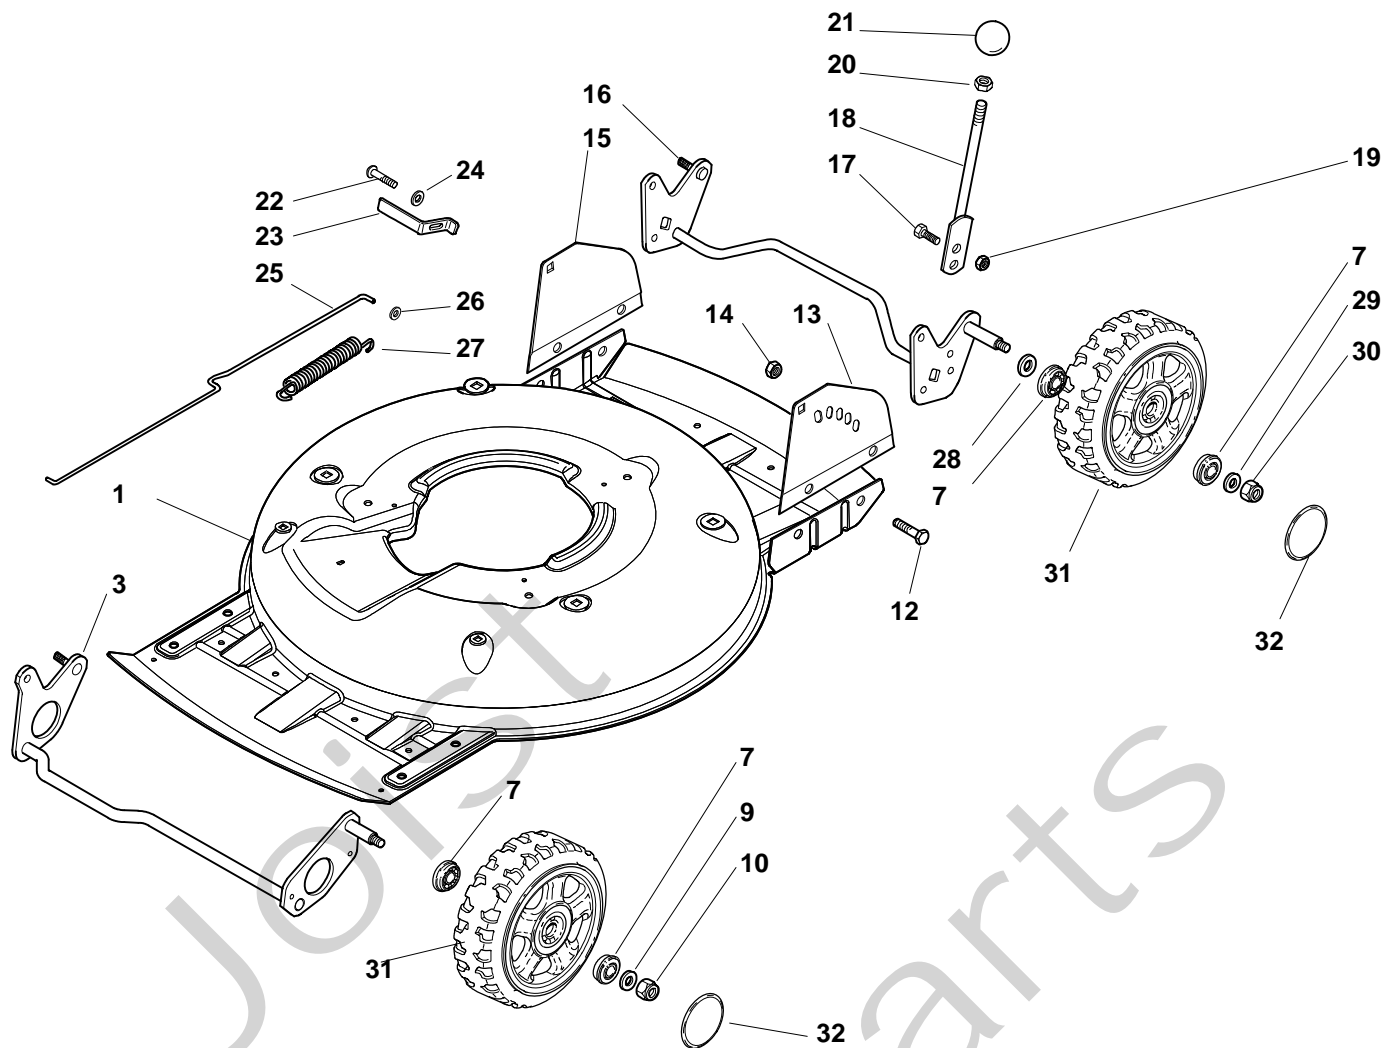

Genuine Spare Parts

www.stiga.com

MULTICLIP PRO 50 4S INOX SVAN Model Year 2010

- Use GLOBAL GARDEN PRODUCT Genuine Spare Parts specified in the parts list for repair and/or replacement.
- The contents described in the parts list may change due to improvement.
- The drawings of the spare parts are only indicative and might not represent the part in question exactly.
- The indications "right" - "left" - "front" - "rear" refer to the position of the operator when using the machine.
- When placing orders of parts for repair and/or replacement, make sure that the illustrated parts list is the one applying to the machine's year of manufacture, as shown on the identification plate attached to the machine.

STIGA®

MULTICLIP PRO 50 4S INOX SVAN - Model Year 2010

Pos. Fig.	Antal Quantity	Art No Part No	Benämning	Description	Anmärkning Notes
1	1	322064691/0	Chassi	Deck Inox	
3	1	81002849/0	Hjulaxel	Axle, Front Wheels	
7	8	22122200/0	Kullager	Bearing	
9	2	12369500/0	Bricka	Washer	
10	2	12155000/0	Mutter	Nut	
12	4	12791011/0	Skruv	Screw	
13	1	322545169/0	Platta-vä	Left Plate, Inox	
13	1	81545105/0	Platta-vä	Left Plate	
14	4	12154510/0	Mutter	Nut	
15	1	322545167/0	Platta-hö	Right Plate, Inox	
15	1	81545104/0	Platta-hö	Right Plate	
16	1	81002851/0	Hjulaxel	Axle, Rear Wheels	
17	2	12789000/0	Skruv	Screw	
18	1	81003323/0	Höjdinställn.spak	Lever, Height Adjustment	
19	2	12154330/0	Mutter	Nut	
20	1	12293200/0	Mutter	Nut	
21	1	22399812/0	Knopp	Knob	
22	2	12735661/0	Skruv	Screw	
23	2	22551529/0	Hjulrensare	Plate	
24	2	12521330/0	Bricka	Washer	
25	1	22033329/0	Höjdinställn.stång	Rod, Height Adjustment Control	
26	2	12604899/0	Låsbricka	Crown Fastener	
27	1	22446184/0	Fjäder	Spring	
28	2	12530150/0	Bricka	Washer	
29	2	12521350/0	Bricka	Washer	
30	2	12155000/0	Mutter	Nut	
31	4	81007382/0	Hjul	Wheel	
32	1	22110419/0	Navkapsel-svart	Hub Cap	