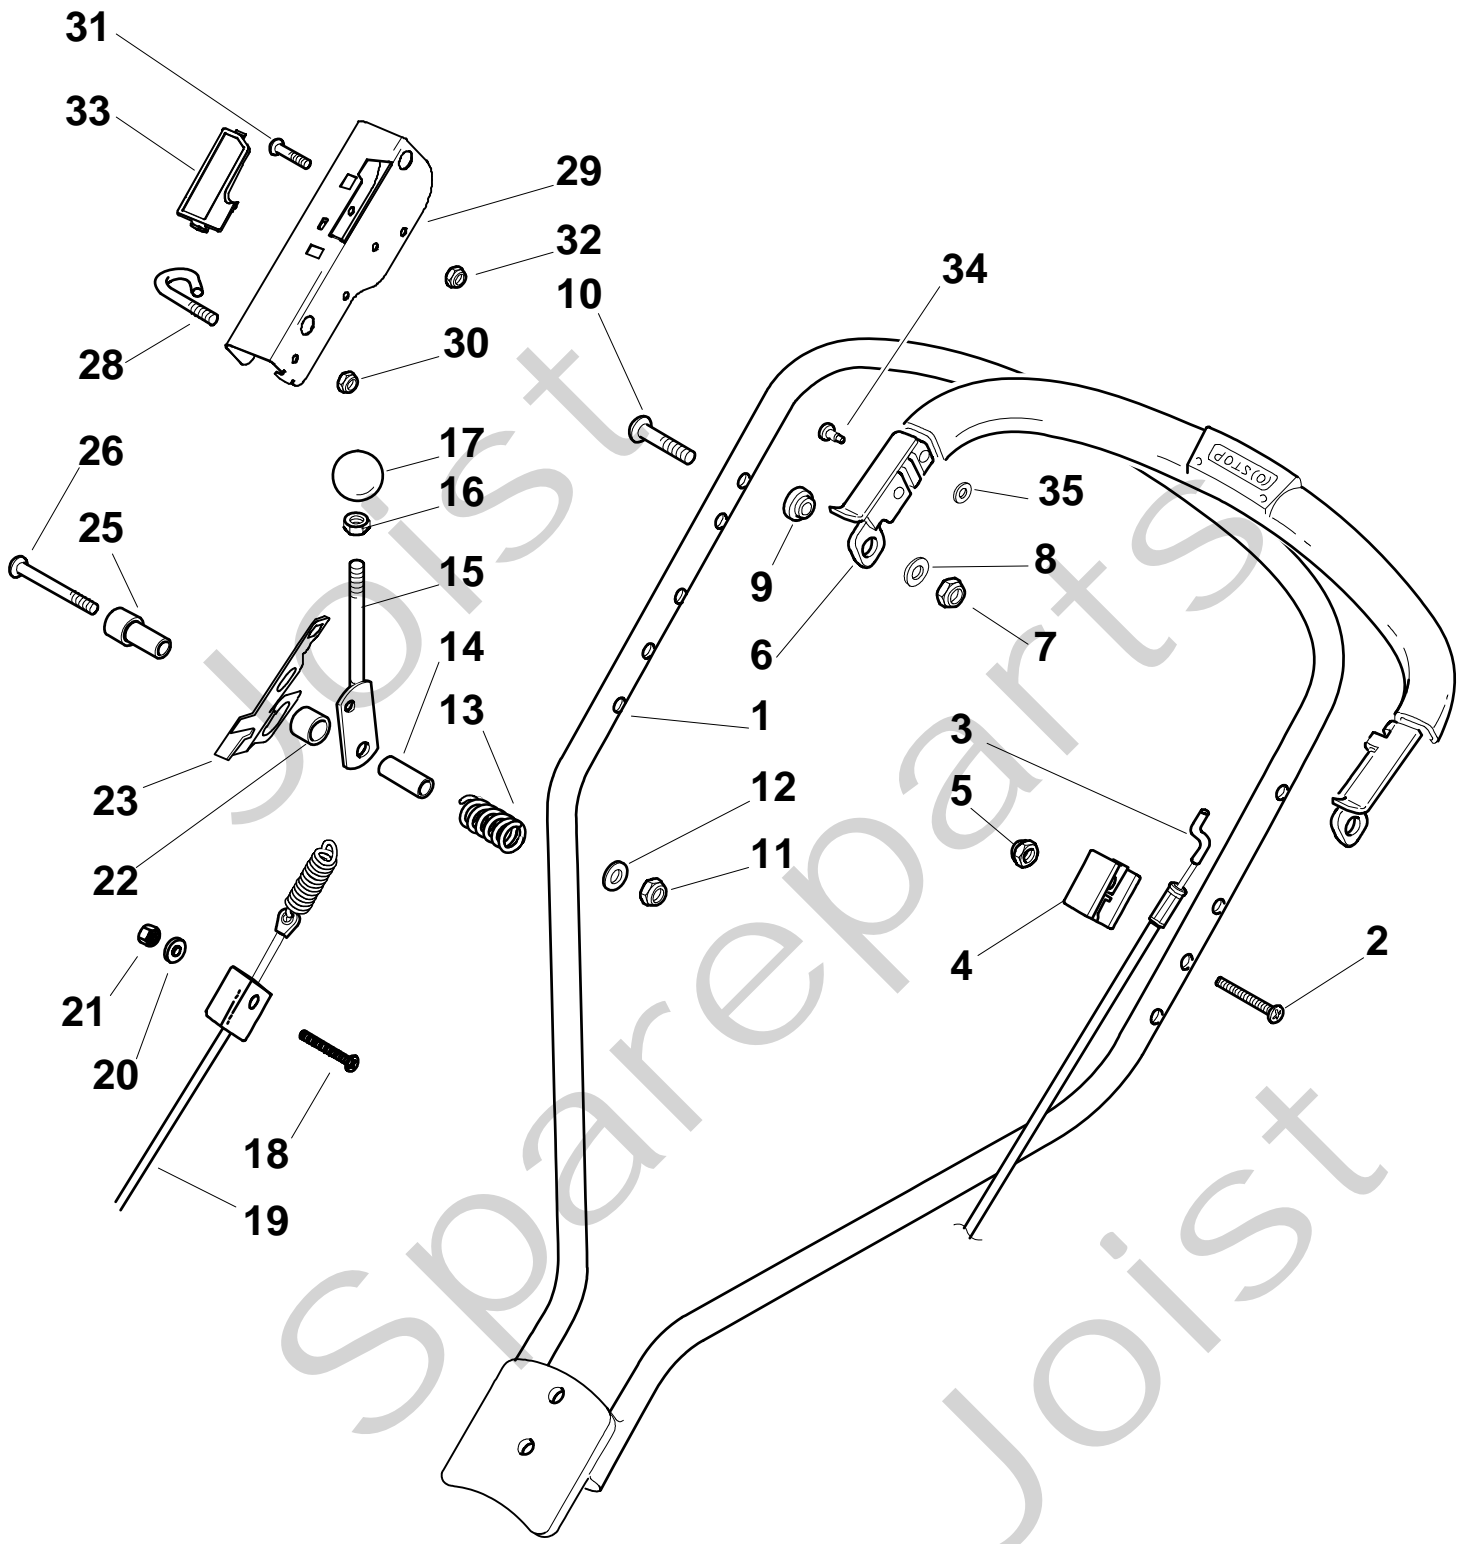

MULTICLIP PRO 50 4S INOX SVAN - Model Year 2010

Pos. Fig.	Antal Quantity	Art No Part No	Benämning	Description	Anmärkning Notes
1	1	81006363/1	Styre-överdel	Handle, Upper Part Yellow	Yellow
2	1	12727783/0	Skruv	Screw	
3	1	181000769/1	Motorbromswire	Cable, Thread Engine Brake	
4	1	22551640/0	Wirefäste	Plate	
5	1	12154510/0	Mutter	Nut	
6	1	81003318/1	Reglagebygel	Lever, Engine Brake	
7	2	12154510/0	Mutter	Nut	
8	2	12521330/0	Bricka	Washer	
9	2	22671660/1	Bricka	Washer	
10	2	12727784/0	Skruv	Screw	
11	1	12292100/0	Mutter	Nut	
12	1	12530060/0	Bricka	Elastic Washer	
13	1	22450446/0	Fjäder	Spring	
14	1	22170840/0	Distans	Spacer	
15	1	81003313/0	Spak	Lever, Driving	
16	1	12293200/0	Mutter	Nut	
17	1	22399812/0	Knopp	Knob	
18	1	12727791/0	Skruv	Screw	
19	1	381000745/1	Kopplingswire	Cable, Rear Drive	
20	1	12521330/0	Bricka	Washer	
21	1	12154510/0	Mutter	Nut	
22	1	22170843/0	Distans	Spacer	
23	1	22551653/0	Platta	Plate	
25	1	22170842/0	Distans	Spacer	
26	1	12727786/0	Skruv	Screw	
28	1	22430314/0	Öglebult	Spring	
29	1	81004405/0	Panel	Dash Board	
30	1	12154510/0	Mutter	Nut	
31	1	12727792/0	Skruv	Screw	
32	1	12154510/0	Mutter	Nut	
33	1	22500050/0	Glidblock	Shoe	
34	1	22524342/0	Sprint	Pin	
35	1	12604897/0	Låsring	Washer