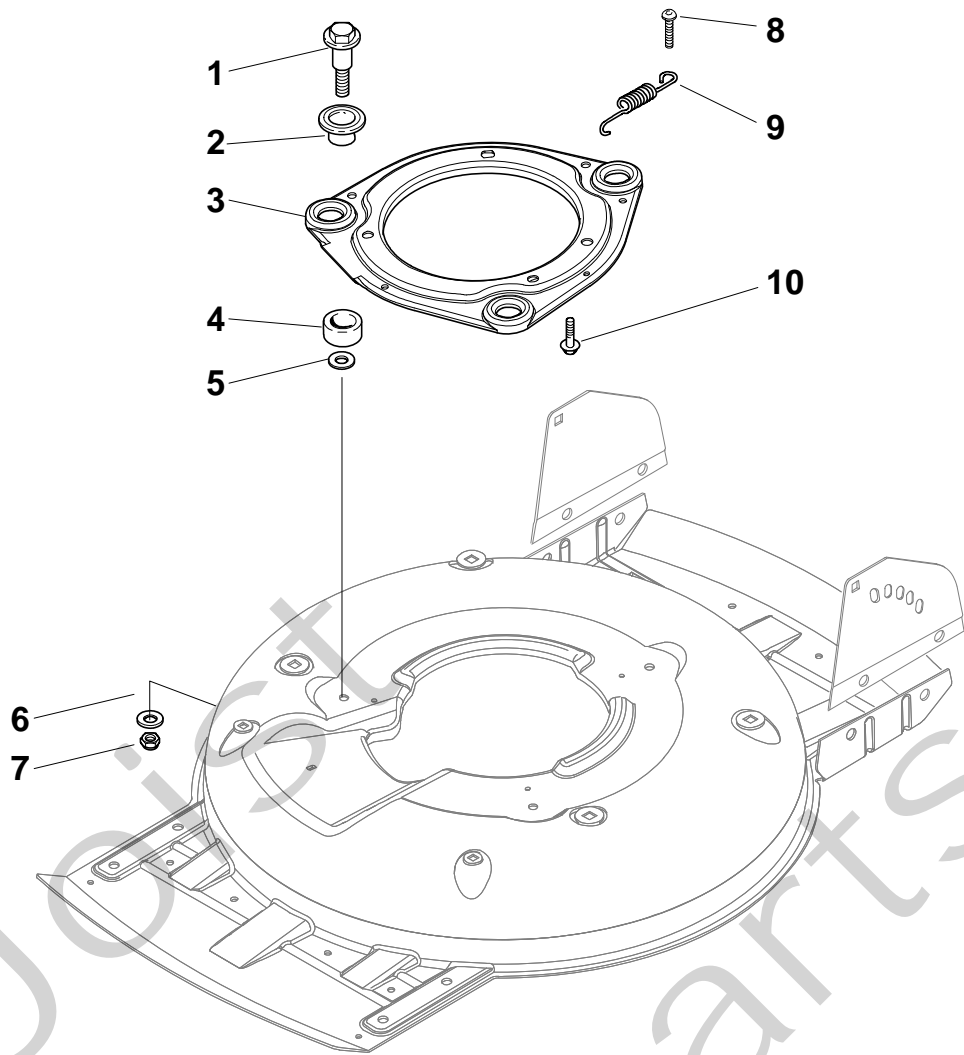

Pos. Fig.	Antal Quantity	Art No Part No	Benämning	Description	Anmärkning Notes
1	3	22524329/0	Bult	Pin	TR 4S
2	3	22672201/0	Bricka	Washer	
3	1	381207225/1	Fläns	Flange	
4	3	22250012/0	Dämelement	Grommet	
5	3	22671651/0	Bricka	Washer	
6	3	12521350/0	Bricka	Washer	
7	3	12155000/0	Mutter	Nut	
8	1	12791400/0	Skruv	Screw	
9	1	22450444/0	Fjäder	Spring	
10	3	112735108/1	Skruv	Screw