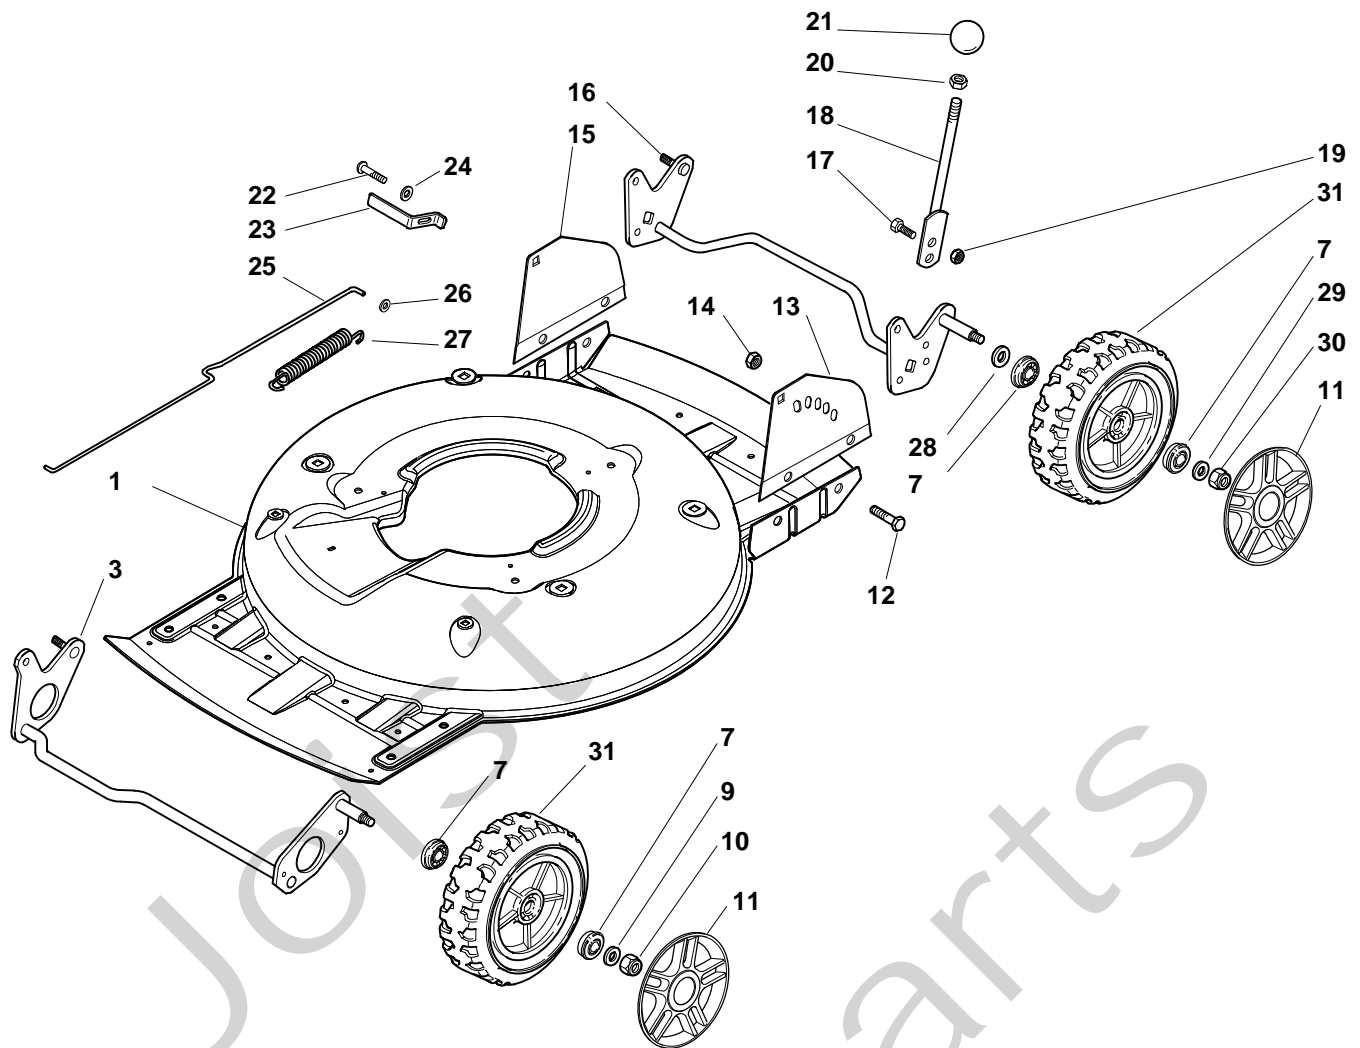

Genuine Spare Parts

www.stiga.com

MULTICLIP 50 4S INOX RENTAL Model Year 2010

- Use GLOBAL GARDEN PRODUCT Genuine Spare Parts specified in the parts list for repair and/or replacement.
- The contents described in the parts list may change due to improvement.
- The drawings of the spare parts are only indicative and might not represent the part in question exactly.
- The indications "right" - "left" - "front" - "rear" refer to the position of the operator when using the machine.
- When placing orders of parts for repair and/or replacement, make sure that the illustrated parts list is the one applying to the machine's year of manufacture, as shown on the identification plate attached to the machine.

MULTICLIP 50 4S INOX RENTAL - Model Year 2010

Pos. Fig.	Antal Quantity	Art No Part No	Benämning	Description	Anmärkning Notes
1	1	322064691/0	Chassi	Deck Inox	
3	1	81002849/0	Hjulaxel	Axle, Front Wheels	
7	8	22122200/0	Kullager	Bearing	
9	2	12369500/0	Bricka	Washer	
10	2	12155000/0	Mutter	Nut	
12	4	12791011/0	Skruv	Screw	
13	1	322545169/0	Platta-vä	Left Plate, Inox	
13	1	81545105/0	Platta-vä	Left Plate	
14	4	12154510/0	Mutter	Nut	
15	1	322545167/0	Platta-hö	Right Plate, Inox	
15	1	81545104/0	Platta-hö	Right Plate	
16	1	81002851/0	Hjulaxel	Axle, Rear Wheels	
17	2	12789000/0	Skruv	Screw	
18	1	81003323/0	Höjdinställn.spak	Lever, Height Adjustment	
19	2	12154330/0	Mutter	Nut	
20	1	12293200/0	Mutter	Nut	
21	1	22399812/0	Knopp	Knob	
22	2	12735661/0	Skruv	Screw	
23	2	22551529/0	Hjulrensare	Plate	
24	2	12521330/0	Bricka	Washer	
25	1	22033329/0	Höjdinställn.stång	Rod, Height Adjustment Control	
26	2	12604899/0	Låsbricka	Crown Fastener	
27	1	22446184/0	Fjäder	Spring	
28	2	12530150/0	Bricka	Washer	
29	2	12521350/0	Bricka	Washer	
30	2	12155000/0	Mutter	Nut	
31	4	381007390/1	Stödhjul	Wheel Ø 210	
32	1	22110419/0	Navkapsel-svart	Hub Cap	