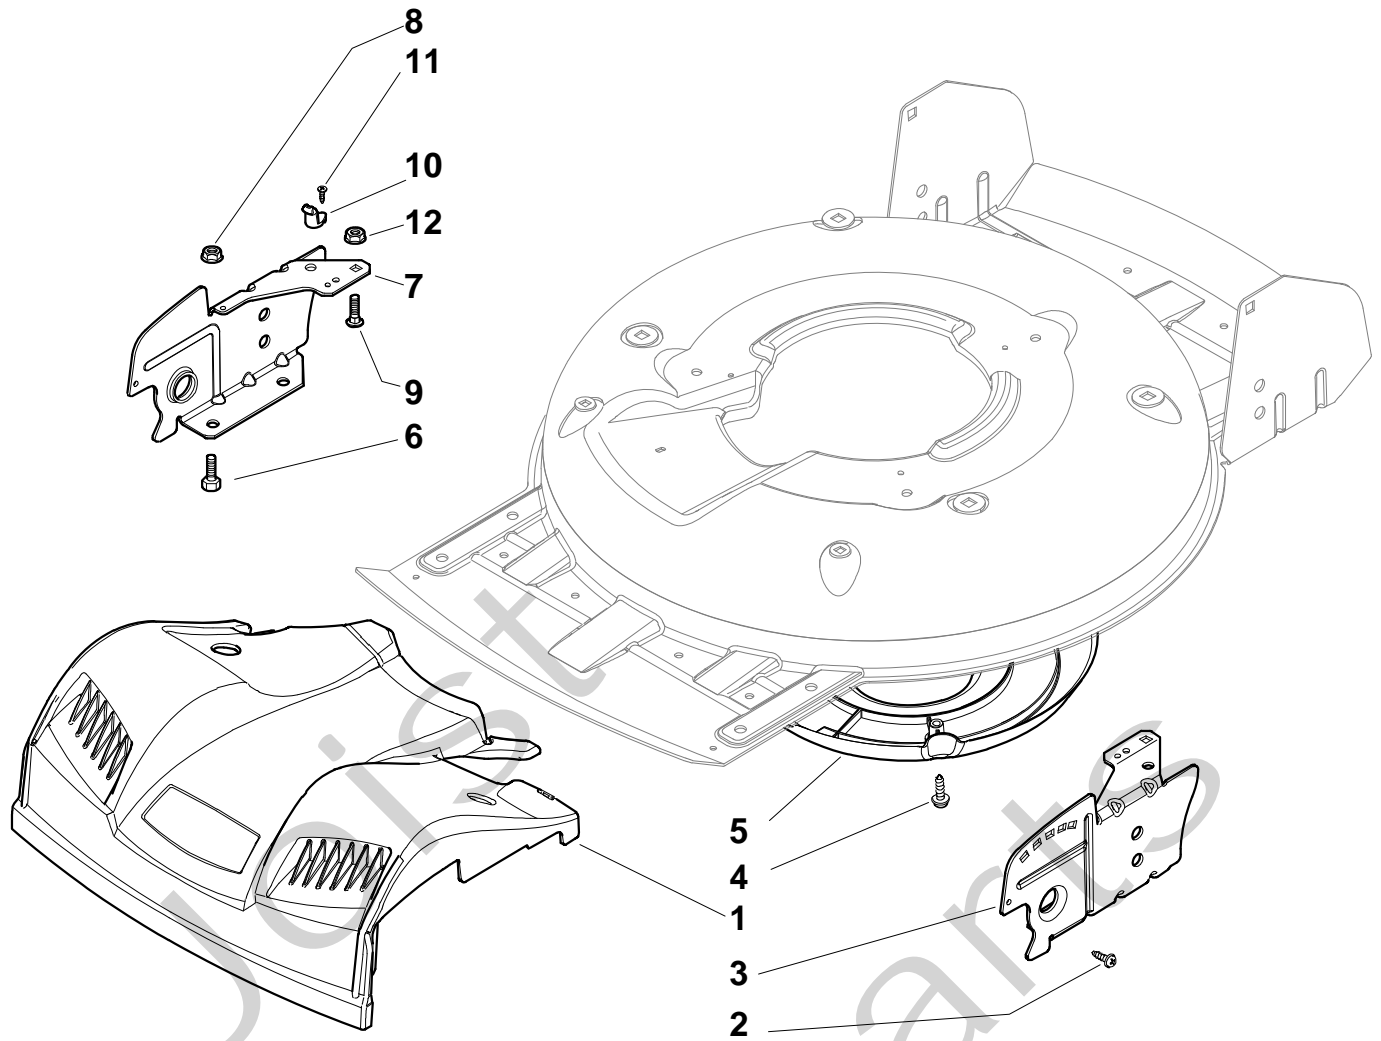

Pos. Fig.	Antal Quantity	Art No Part No	Benämning	Description	Anmärkning Notes
1	1	322226097/1	Frontkåpa-gul	Mask, Yellow	
2	2	12728523/0	Skruv	Screw	
3	1	22778421/0	Fäste-vä	Bracket, L	
4	3	12728530/0	Skruv	Screw	
5	1	22060220/0	Skydd	Protection	
6	4	12792611/0	Skruv	Screw	
7	1	22778419/0	Fäste-hö	Bracket, R	
8	4	12293201/0	Mutter	Nut	
9	2	12815200/0	Skruv	Screw	
10	2	22020400/0	Hållare	Fairlead	
11	2	12728523/0	Skruv	Screw	
12	2	12292102/0	Mutter	Nut