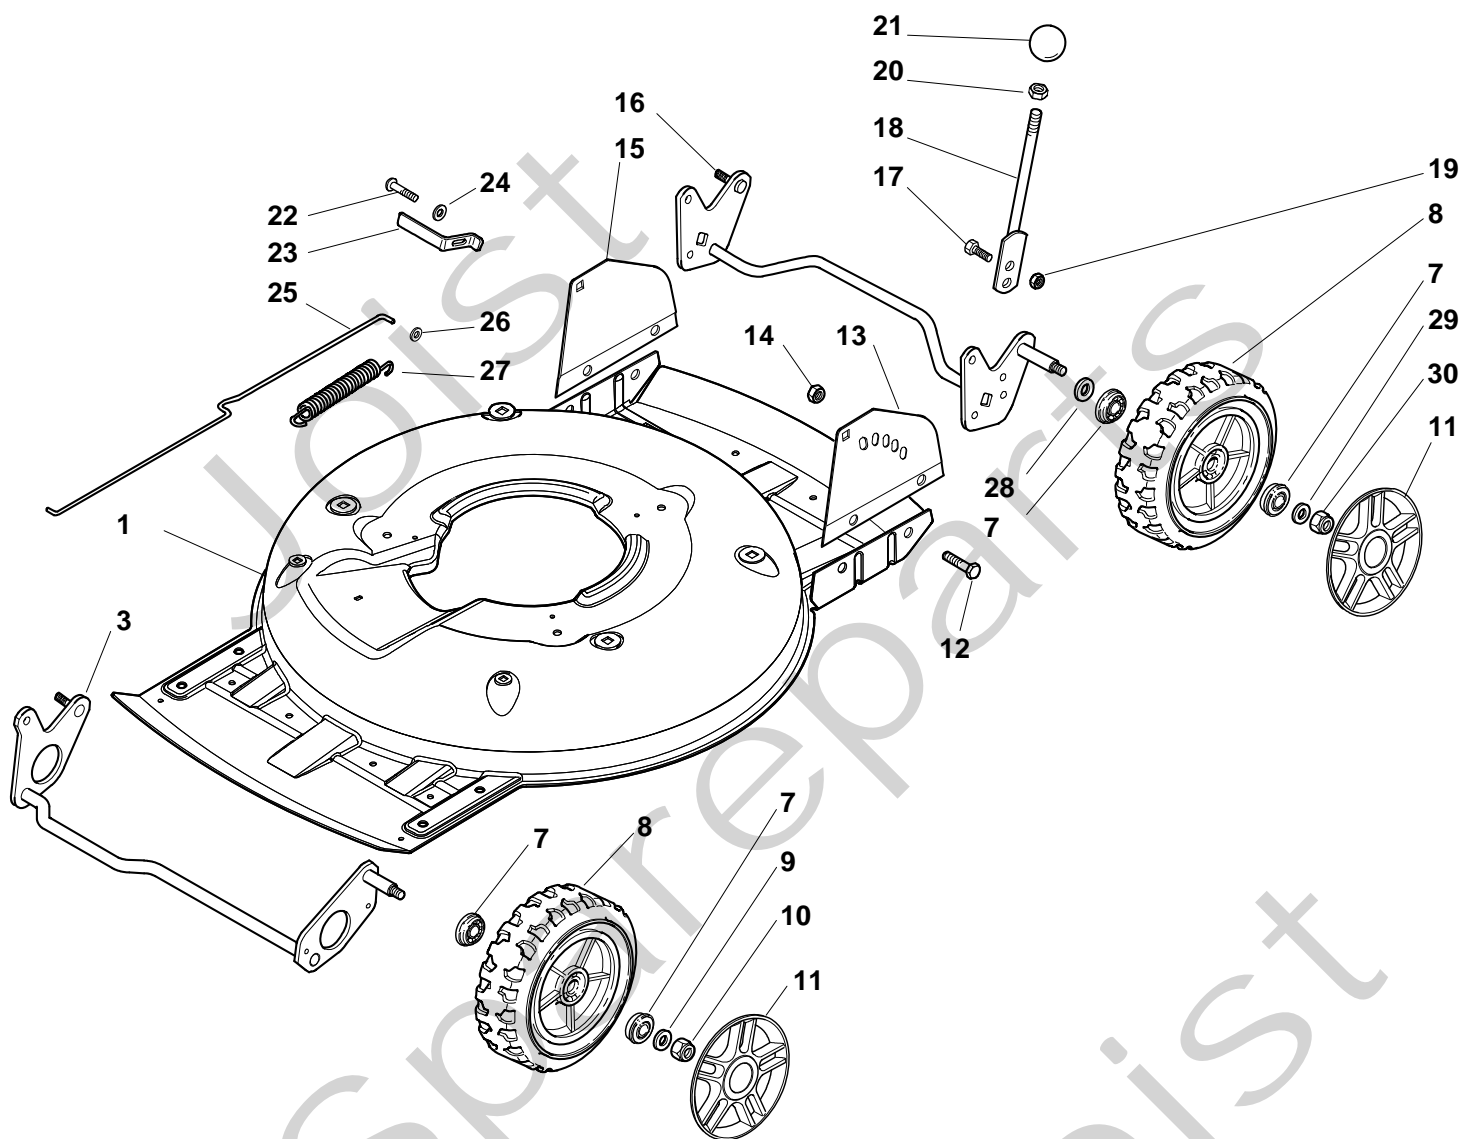

Genuine Spare Parts

www.stiga.com

MULTICLIP 50 S RENTAL Model Year 2010

- Use GLOBAL GARDEN PRODUCT Genuine Spare Parts specified in the parts list for repair and/or replacement.
- The contents described in the parts list may change due to improvement.
- The drawings of the spare parts are only indicative and might not represent the part in question exactly.
- The indications "right" - "left" - "front" - "rear" refer to the position of the operator when using the machine.
- When placing orders of parts for repair and/or replacement, make sure that the illustrated parts list is the one applying to the machine's year of manufacture, as shown on the identification plate attached to the machine.

MULTICLIP 50 S RENTAL - Model Year 2010

MULTICLIP 50 S RENTAL - Model Year 2010

Pos. Fig.	Antal Quantity	Art No Part No	Benämning	Description	Anmärkning Notes
1	1	81002909/1	Chassi	Deck Grey	
3	1	81002849/0	Hjulaxel	Axle, Front Wheels	
7	8	22122200/0	Kullager	Bearing	
8	4	81007343/0	Hjul	Wheel	
9	2	12369500/0	Bricka	Washer	
10	2	12155000/0	Mutter	Nut	
11	4	22110492/0	Navkapsel	Hub Cap, Grey D.210	
12	4	12791011/0	Skruv	Screw	
13	1	322545169/0	Platta-vä	Left Plate, Inox	
13	1	81545105/0	Platta-vä	Left Plate	
14	4	12154510/0	Mutter	Nut	
15	1	322545167/0	Platta-hö	Right Plate, Inox	
15	1	81545104/0	Platta-hö	Right Plate	
16	1	81002851/0	Hjulaxel	Axle, Rear Wheels	
17	2	12789000/0	Skruv	Screw	
18	1	81003323/0	Höjdinställn.spak	Lever, Height Adjustment	
19	2	12154330/0	Mutter	Nut	
20	1	12293200/0	Mutter	Nut	
21	1	22399812/0	Knopp	Knob	
22	2	12735661/0	Skruv	Screw	
23	2	22551529/0	Hjulrensare	Plate	
24	2	12521330/0	Bricka	Washer	
25	1	22033329/0	Höjdinställn.stång	Rod, Height Adjustment Control	
26	2	12604899/0	Låsbricka	Crown Fastener	
27	1	22446184/0	Fjäder	Spring	
28	2	12530150/0	Bricka	Washer	
29	2	12521350/0	Bricka	Washer	
30	2	12155000/0	Mutter	Nut	