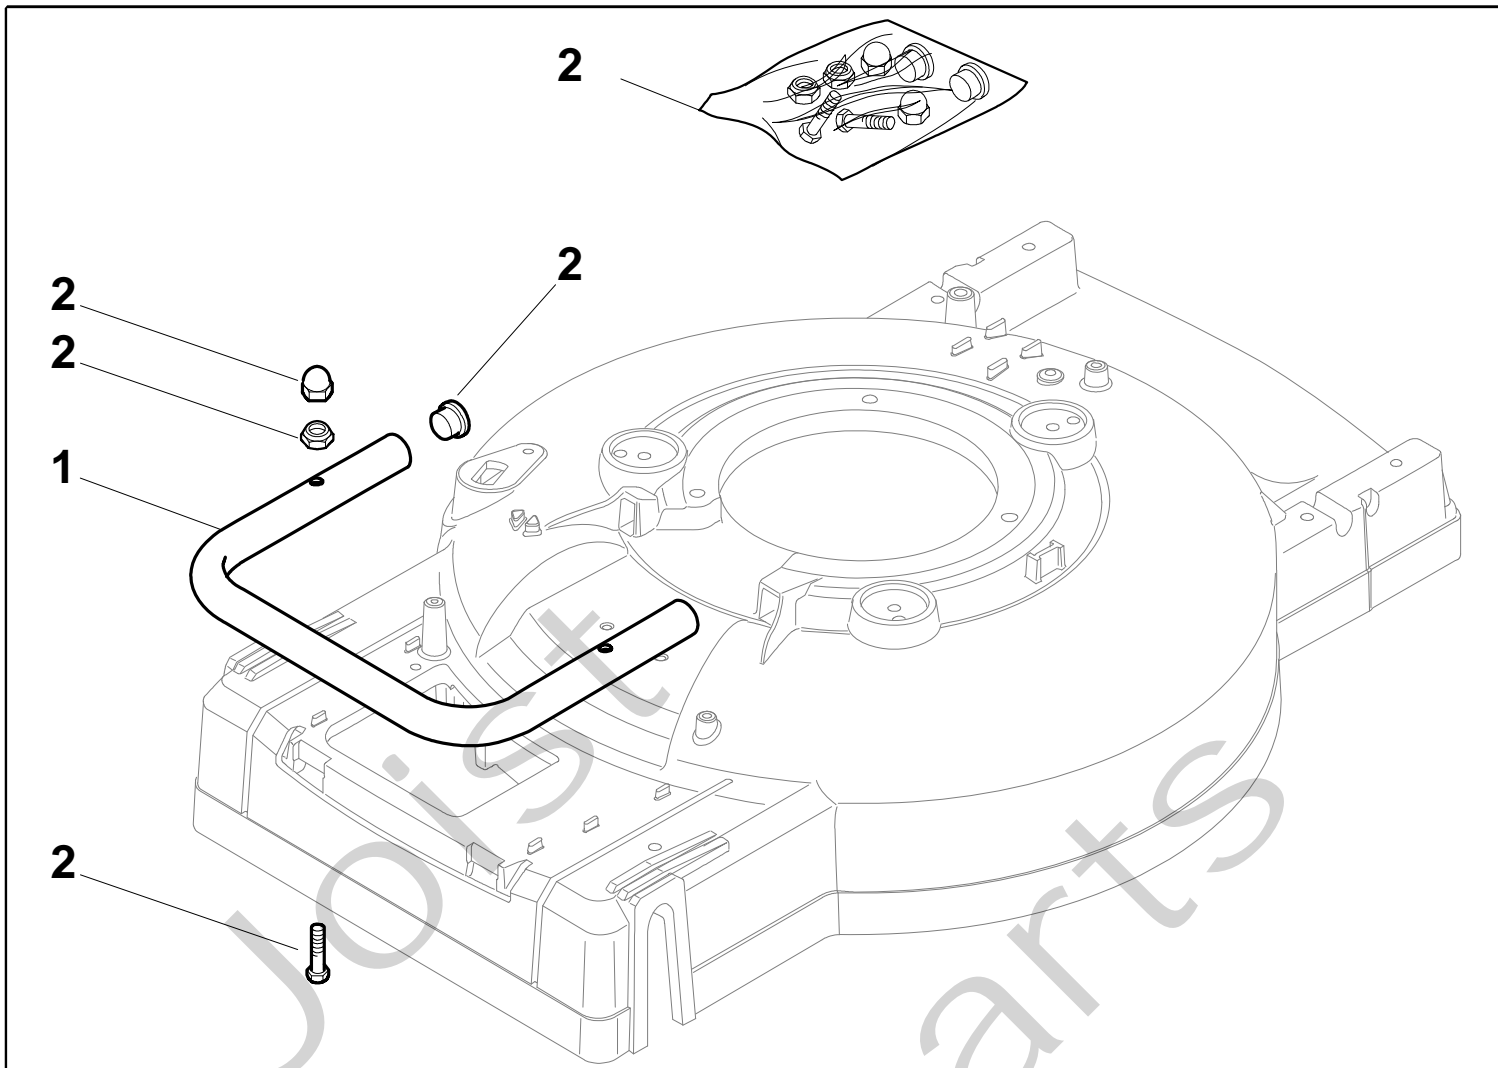

Pos. Fig.	Antal Quantity	Art No Part No	Benämning	Description	Anmärkning Notes
1	1	22869713/0	Skyddsåge	Protection	
2	1	81008657/0	Skrusats	Outfit, Screws