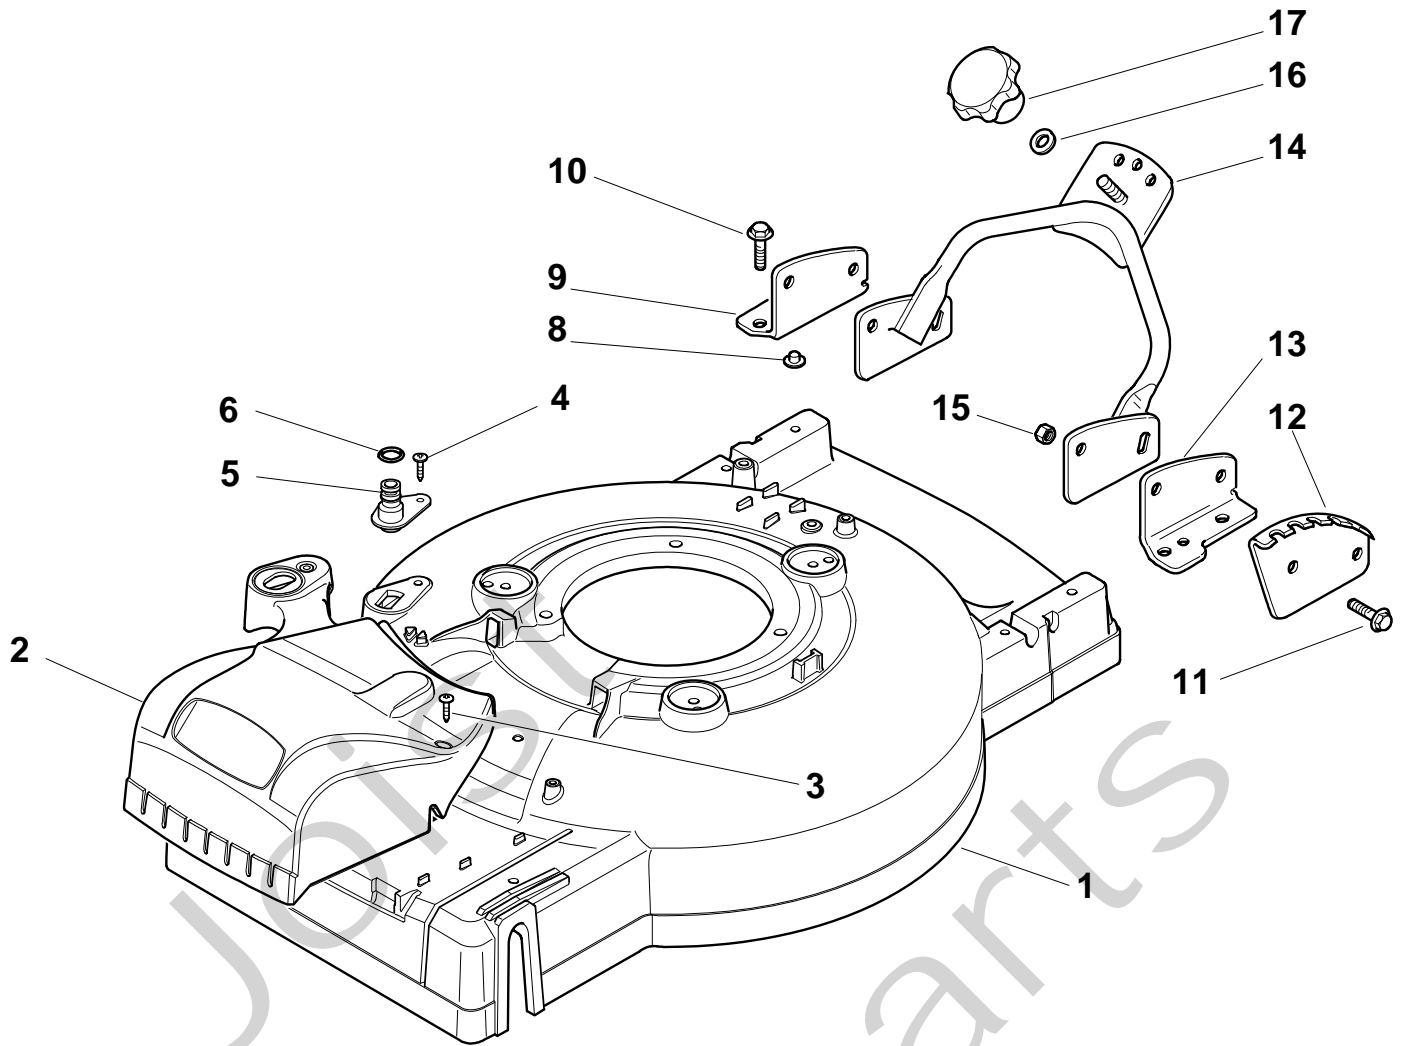

Genuine Spare Parts

www.stiga.com

MULTICLIP PRO 53 S SVAN Model Year 2010

- Use GLOBAL GARDEN PRODUCT Genuine Spare Parts specified in the parts list for repair and/or replacement.
- The contents described in the parts list may change due to improvement.
- The drawings of the spare parts are only indicative and might not represent the part in question exactly.
- The indications "right" - "left" - "front" - "rear" refer to the position of the operator when using the machine.
- When placing orders of parts for repair and/or replacement, make sure that the illustrated parts list is the one applying to the machine's year of manufacture, as shown on the identification plate attached to the machine.

STIGA®

Pos. Fig.	Antal Quantity	Art No Part No	Benämning	Description	Anmärkning Notes
1	1	381003631/0	Chassi-grå	Deck Grey	
2	1	322226120/0	Remskydd-gul	Belt Protection, Yellow	
3	2	12728440/0	Skruv	Screw	
4	1	12728519/0	Skruv	Screw	
5	1	22034000/0	Slanganslutning	Washing Connection	
6	1	19035000/0	O-ring	Or Ring	
8	2	22820054/0	Plugg	Cap	
9	1	22778417/0	Fäste-hö	Bracket, R	
10	4	12735595/0	Skruv	Screw	
11	4	12800815/0	Skruv	Screw	
12	1	22735569/0	Höjdinställn.sektor	Sector, Height Adjustment	
13	1	22778415/0	Fäste-vä	Bracket, L	
14	1	81006361/0	Styre-underdel	Handle, Lower Part Yellow	
15	4	12293200/0	Mutter	Nut	
16	1	12523080/0	Bricka	Washer	
17	1	22399813/0	Låsrratt	Knob	