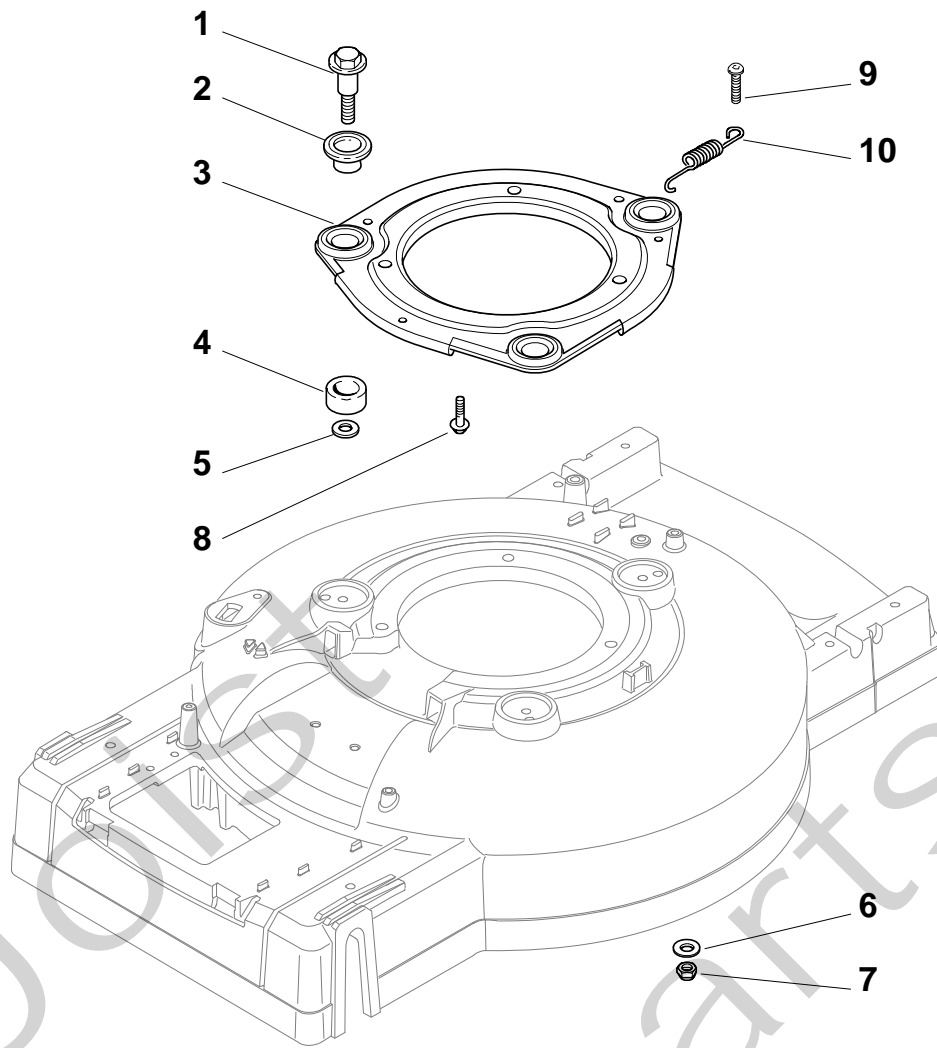

Pos. Fig.	Antal Quantity	Art No Part No	Benämning	Description	Anmärkning Notes
1	3	22524329/0	Bult	Pin	
2	3	22672201/0	Bricka	Washer	
3	1	381207225/1	Fläns-gul	Flange, Yellow	
4	3	22250012/0	Dämpement	Grommet	
5	3	22672201/0	Bricka	Washer	
6	3	22671651/0	Bricka	Washer	
7	3	12155000/0	Mutter	Nut	
8	3	112735108/1	Skruv	Screw	
9	1	12791400/0	Skruv	Screw	
10	1	122450449/0	Fjäder	Spring	4S