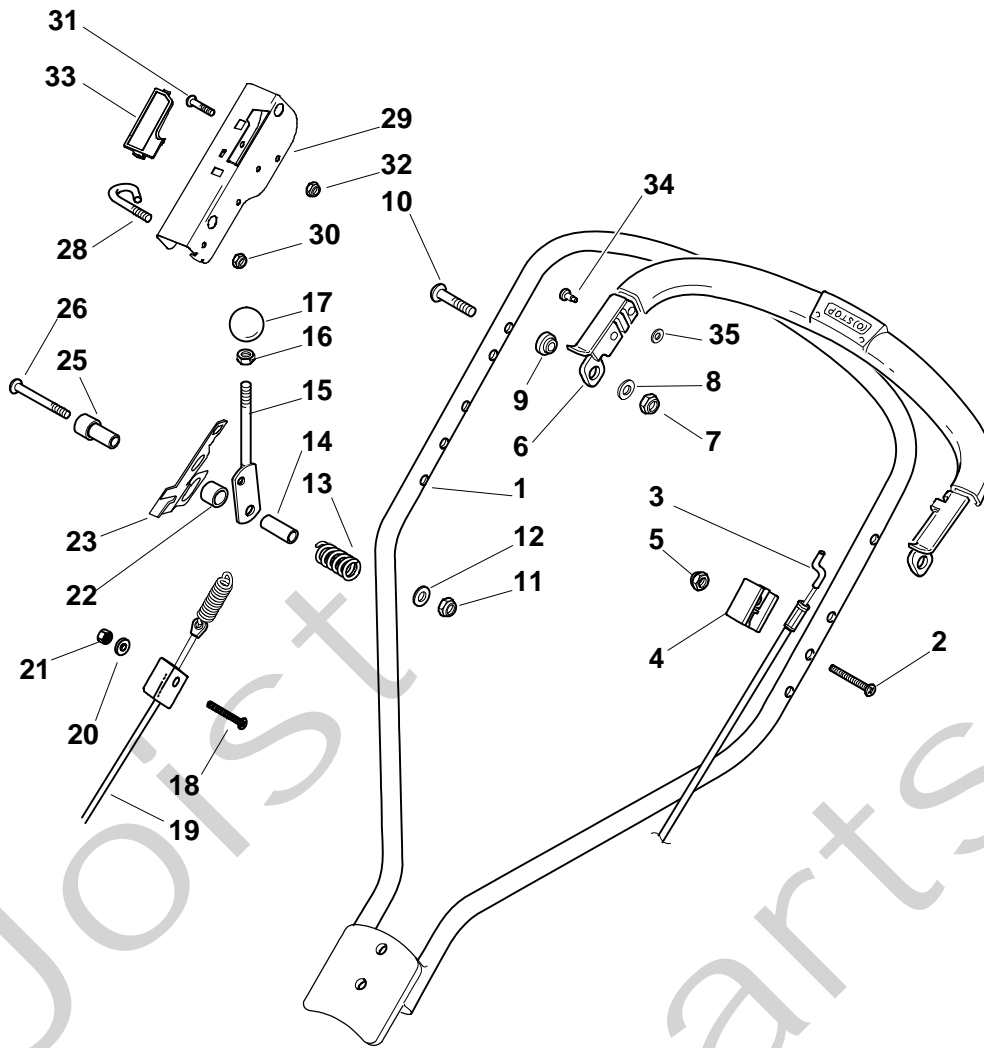

Pos. Fig.	Antal Quantity	Art No Part No	Benämning	Description	Anmärkning Notes
31	1	12727792/0	Skruv	Screw	
32	1	12154510/0	Mutter	Nut	
33	1	22500050/0	Glidblock	Shoe	
34	1	22524342/0	Sprint	Pin	
35	1	12604897/0	Låsring	Washer