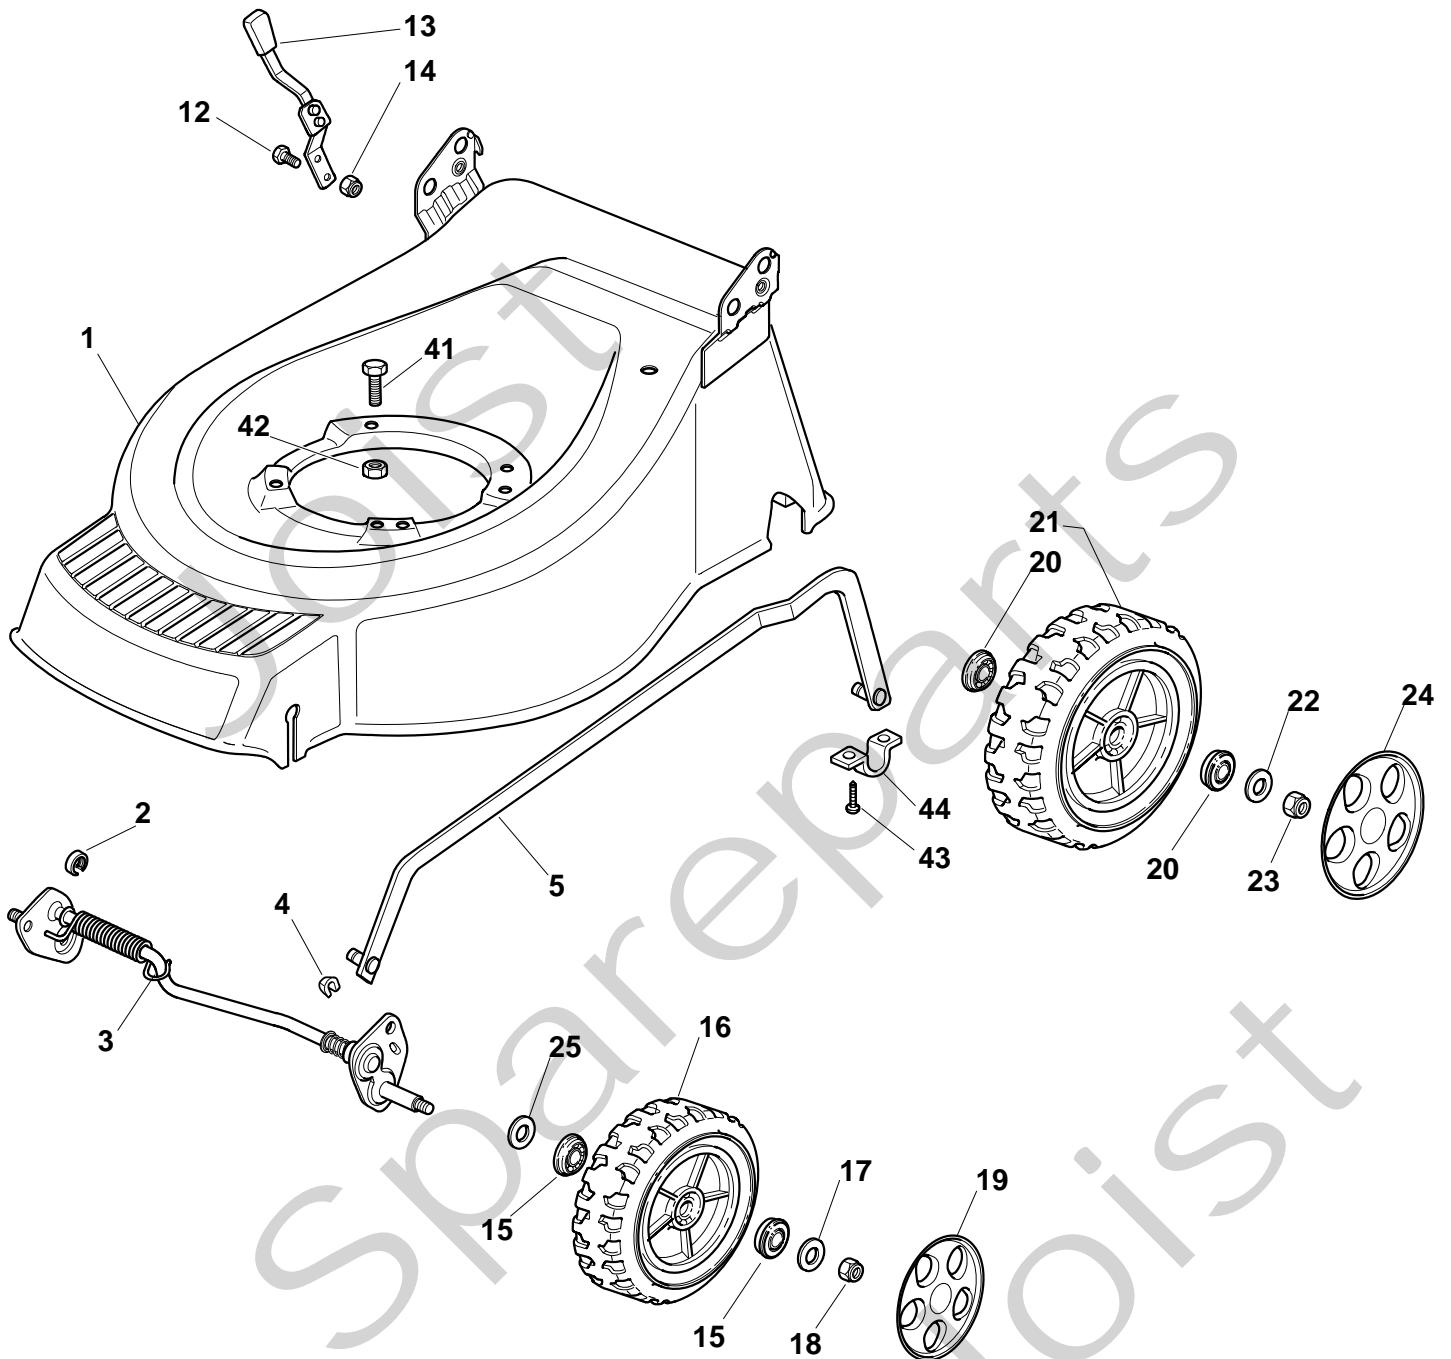

## COLLECTOR 53 S Model Year 2010

- Use GLOBAL GARDEN PRODUCT Genuine Spare Parts specified in the parts list for repair and/or replacement.
- The contents described in the parts list may change due to improvement.
- The drawings of the spare parts are only indicative and might not represent the part in question exactly.
- The indications "right" - "left" - "front" - "rear" refer to the position of the operator when using the machine.
- When placing orders of parts for repair and/or replacement, make sure that the illustrated parts list is the one applying to the machine's year of manufacture, as shown on the identification plate attached to the machine.

## COLLECTOR 53 S - Model Year 2010

Pos. Fig.	Antal Quantity	Art No Part No	Benämning	Description	Anmärkning Notes
1	1	81001955/1	Chassi	Deck Yellow	
2	1	22171002/0	Distans	Spacer	
3	1	81000143/1	Hjulaxel-fram	Axle, Front Wheels	
4	2	112436051/0	Plåt	Plate	
5	1	381002021/0	Höjdinställn.stång	Rod, Height Adjustment	
6	2	81005082/0	Hjulfäste	Support, Wheel	
7	2	81003285/1	Höjdinställ.spak	Lever, Height Adjustment	
8	2	22519811/0	Bult	Pin	
11	4	22122200/0	Kullager	Bearing	
12	2	12789000/0	Skruv	Screw	
13	1	81003283/1	Höjdinställn.spak	Lever, Height Adjustment	
13	2	81003283/1	Höjdinställn.spak	Lever, Height Adjustment	
14	2	12154320/0	Mutter	Nut	
15	2	22122200/0	Kullager	Bearing	
15	4	22122200/0	Kullager	Bearing	
16	4	81007351/0	Hjul	Wheel	
17	2	12521350/0	Bricka	Washer	
18	2	12155000/0	Mutter	Nut	
19	2	322110621/0	Navkapsel-gul	Hub Cap Yellow	
20	4	22122200/0	Kullager	Bearing	
21	2	81007343/0	Hjul	Wheel	
22	2	12521350/0	Bricka	Washer	
23	2	12155000/0	Mutter	Nut	
24	2	322110595/0	Navkapsel-gul	Hub Cap Yellow	
25	2	12530150/0	Bricka	Washer	
41	3	12793701/0	Skruv	Screw	
42	3	12293201/0	Mutter	Nut	
43	4	12731350/0	Skruv	Screw	
44	2	22545152/0	Bygel	Plate	