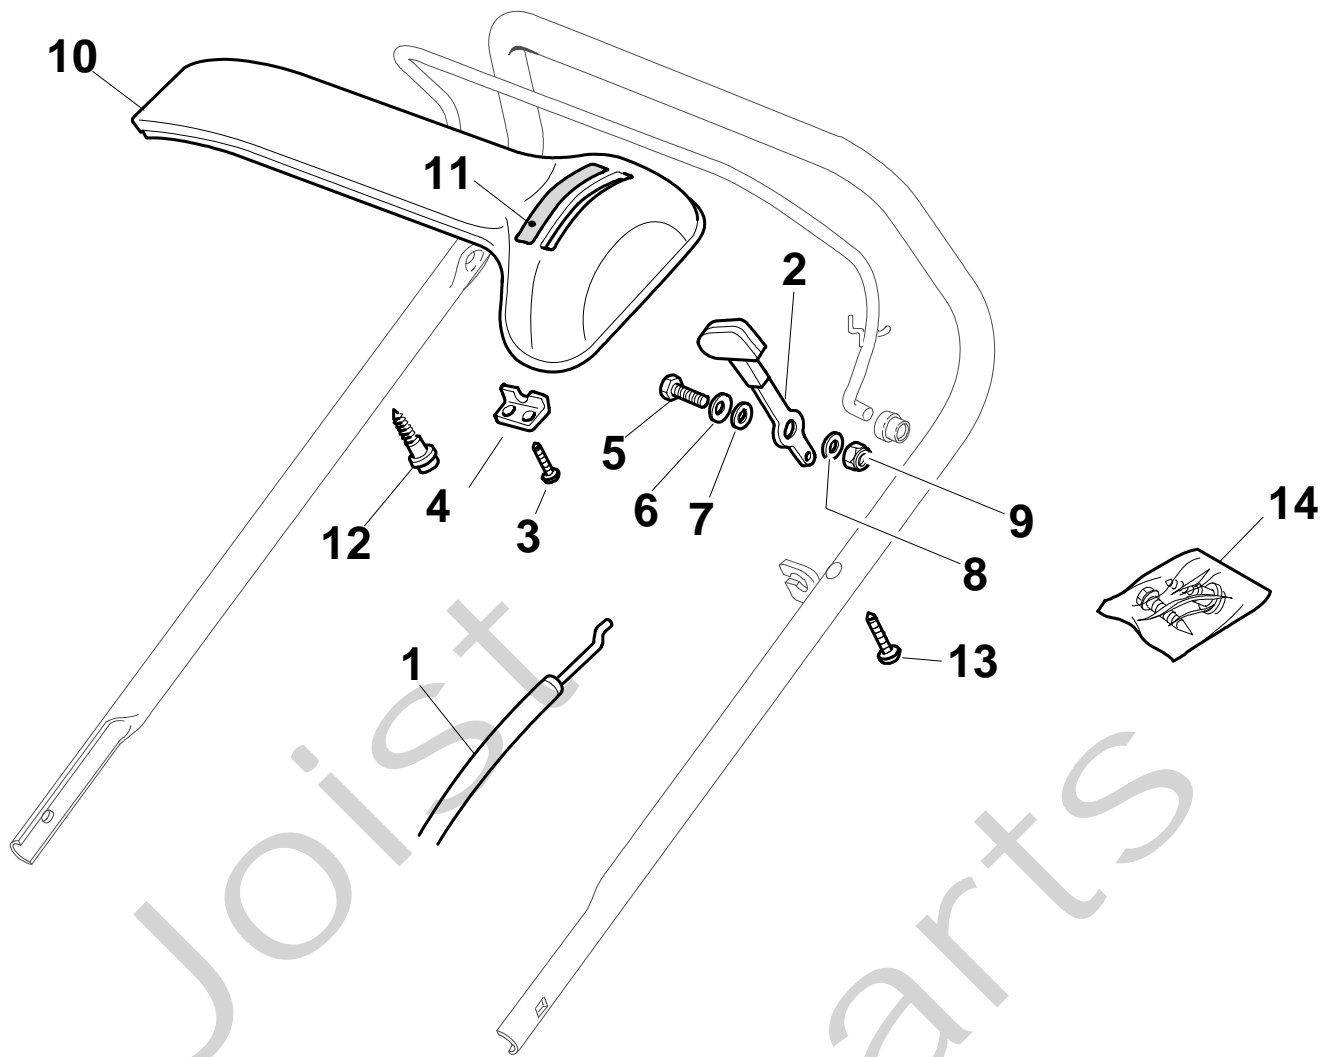

Pos. Fig.	Antal Quantity	Art No Part No	Benämning	Description	Anmärkning Notes
1	1	81007174/0	Gaswire	Cable, Trottle	
2	1	81007280/2	Gasarm	Lever, Throttle	
3	2	12735105/0	Skruv	Screw	
4	1	22981467/0	Plåt	Plate	
5	1	12791500/0	Skruv	Screw	
6	1	12530060/0	Bricka	Elastic Washer	
7	1	12523040/0	Bricka	Washer	
8	1	12523040/0	Bricka	Washer	
9	1	12154510/0	Mutter	Nut	
10	1	22120157/0	Panel	Dash Board	
11	1	114356743/1	Dekal	Label	
12	1	22943006/0	Skruv	Screw	
13	1	12728460/0	Skruv	Screw	
14	1	81008609/0	Skruvsats-panel	Outfit, Dash-Board Screws