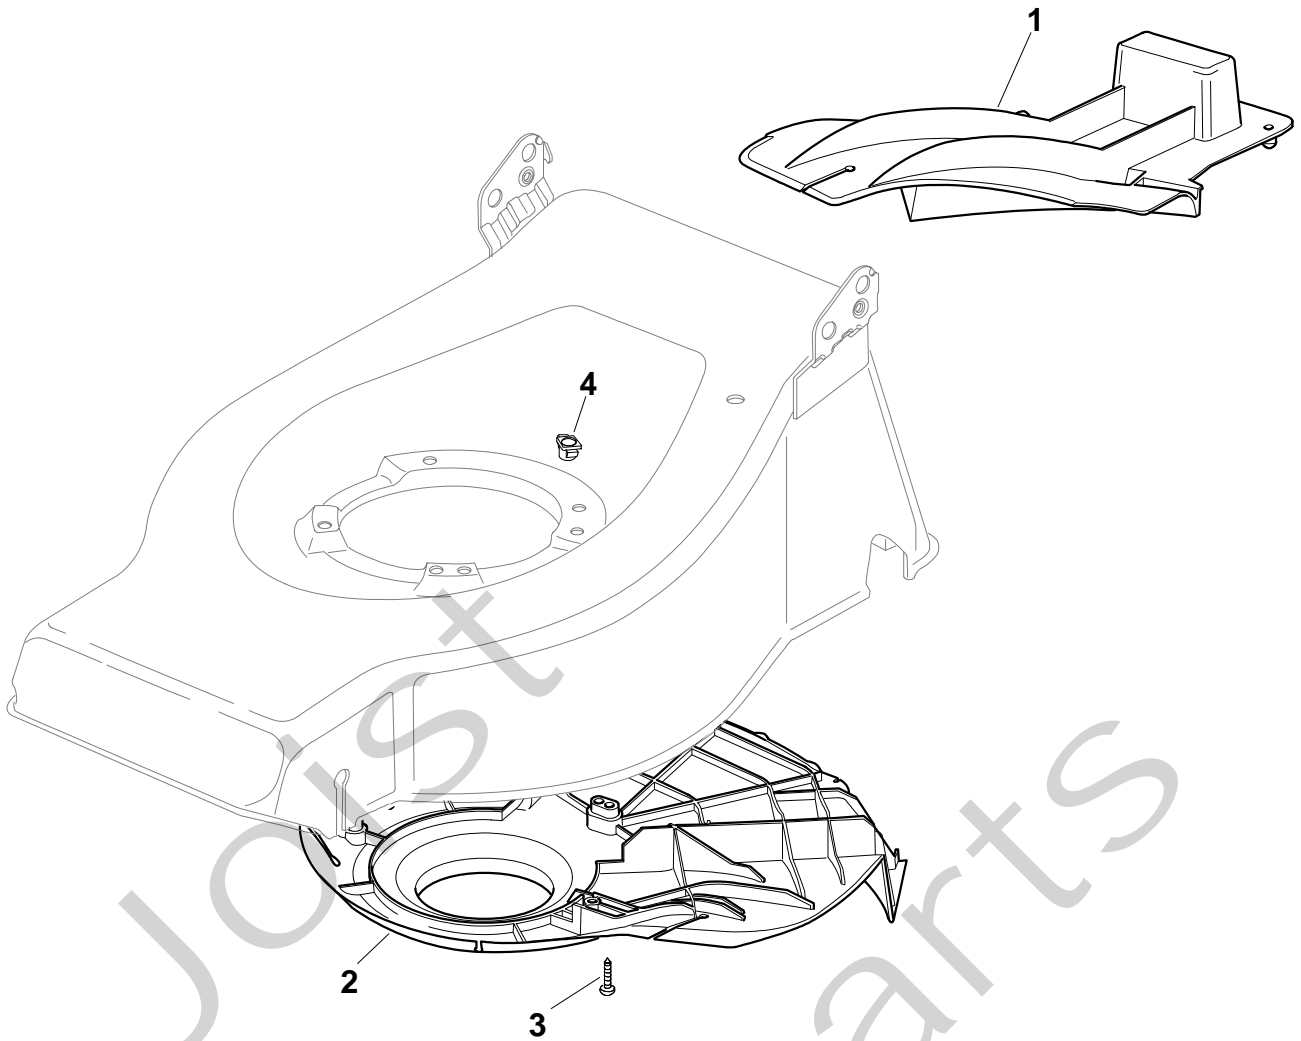

## COLLECTOR 53 S Model Year 2010

- Use GLOBAL GARDEN PRODUCT Genuine Spare Parts specified in the parts list for repair and/or replacement.
- The contents described in the parts list may change due to improvement.
- The drawings of the spare parts are only indicative and might not represent the part in question exactly.
- The indications "right" - "left" - "front" - "rear" refer to the position of the operator when using the machine.
- When placing orders of parts for repair and/or replacement, make sure that the illustrated parts list is the one applying to the machine's year of manufacture, as shown on the identification plate attached to the machine.

## COLLECTOR 53 S - Model Year 2010

Pos. Fig.	Antal Quantity	Art No Part No	Benämning	Description	Anmärkning Notes
1	1	81001955/1	Chassi	Deck Yellow	
2	1	22171002/0	Distans	Spacer	
3	1	81000143/1	Hjulaxel-fram	Axle, Front Wheels	
4	2	112436051/0	Plåt	Plate	
5	1	381002021/0	Höjdinställn.stång	Rod, Height Adjustment	
6	2	81005082/0	Hjulfäste	Support, Wheel	
7	2	81003285/1	Höjdinställ.spak	Lever, Height Adjustment	
8	2	22519811/0	Bult	Pin	
11	4	22122200/0	Kullager	Bearing	
12	2	12789000/0	Skruv	Screw	
13	1	81003283/1	Höjdinställn.spak	Lever, Height Adjustment	
13	2	81003283/1	Höjdinställn.spak	Lever, Height Adjustment	
14	2	12154320/0	Mutter	Nut	
15	2	22122200/0	Kullager	Bearing	
15	4	22122200/0	Kullager	Bearing	
16	4	81007351/0	Hjul	Wheel	
17	2	12521350/0	Bricka	Washer	
18	2	12155000/0	Mutter	Nut	
19	2	322110621/0	Navkapsel-gul	Hub Cap Yellow	
20	4	22122200/0	Kullager	Bearing	
21	2	81007343/0	Hjul	Wheel	
22	2	12521350/0	Bricka	Washer	
23	2	12155000/0	Mutter	Nut	
24	2	322110595/0	Navkapsel-gul	Hub Cap Yellow	
25	2	12530150/0	Bricka	Washer	
41	3	12793701/0	Skruv	Screw	
42	3	12293201/0	Mutter	Nut	
43	4	12731350/0	Skruv	Screw	
44	2	22545152/0	Bygel	Plate	