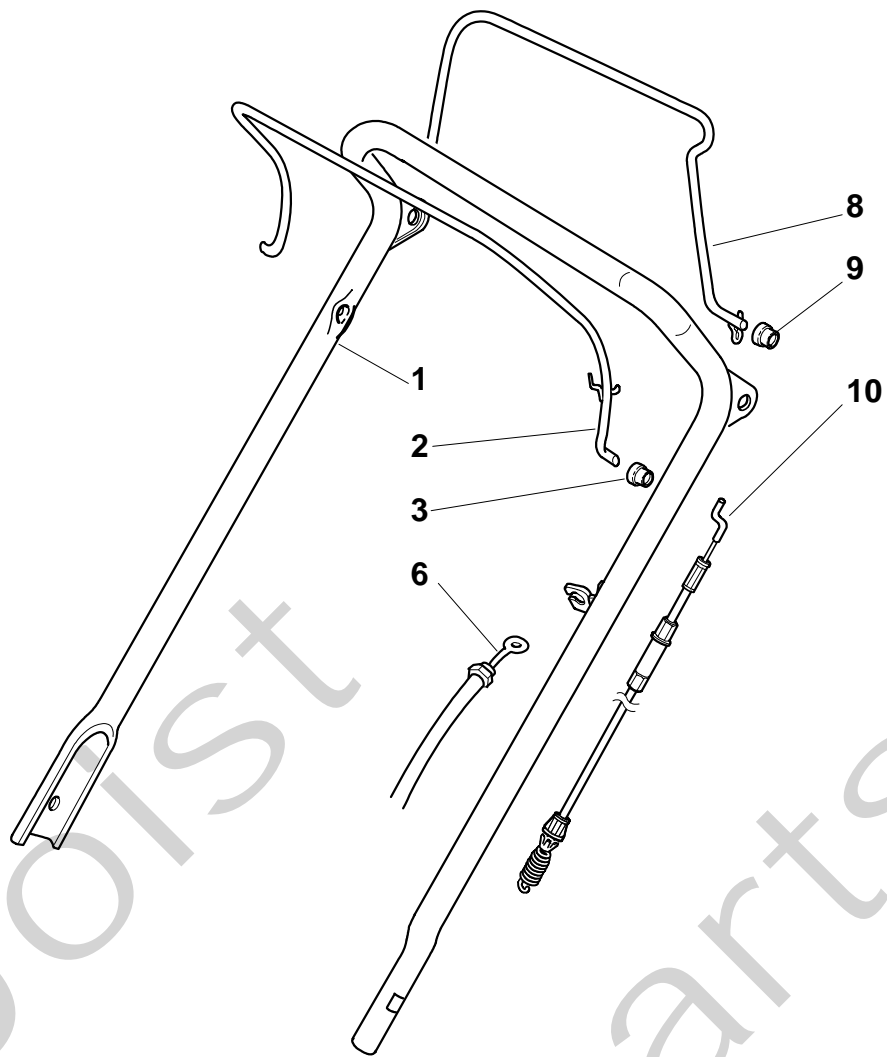

COLLECTOR 53 S - Model Year 2010

Pos. Fig.	Antal Quantity	Art No Part No	Benämning	Description	Anmärkning Notes
1	1	81007024/0	Styre-överdel	Handle, Upper Part	
2	1	81003291/3	Reglagebygel	Lever, Engine Brake	
3	2	22041966/0	Bussning	Bush	
6	1	81000640/1	Motorbromswire	Cable, Thread Engine Brake	
8	1	81003288/1	Reglagebygel	Lever, Driving	
9	2	22041965/1	Bussning	Bush	
10	1	81000668/1	Kopplingswire	Cable, Rear Drive