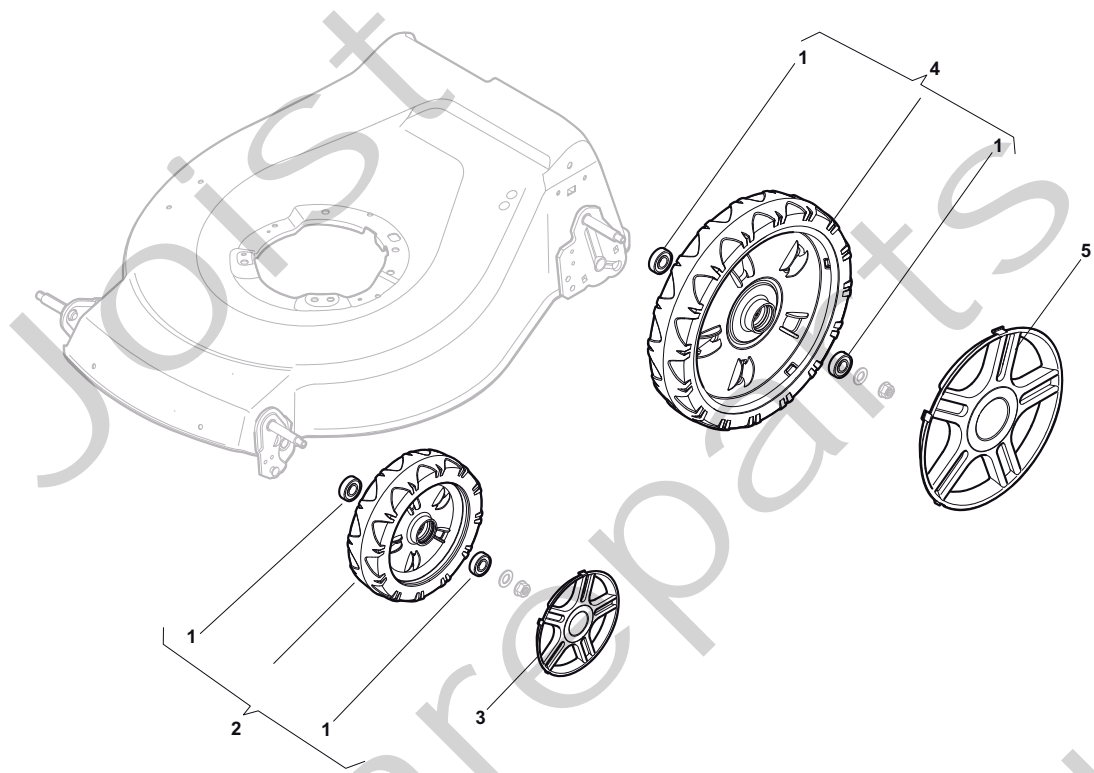

Position	Part No.	Q.Ty	Description
1	19216035/0	8	Bearing
2	381007416/1	2	Wheel Ø 200
3	22110492/0	2	Hub Cap
4	381007417/1	2	Wheel Ø 280
5	322110560/0	2	Hub Cap

Joist
Spareparts
Joist