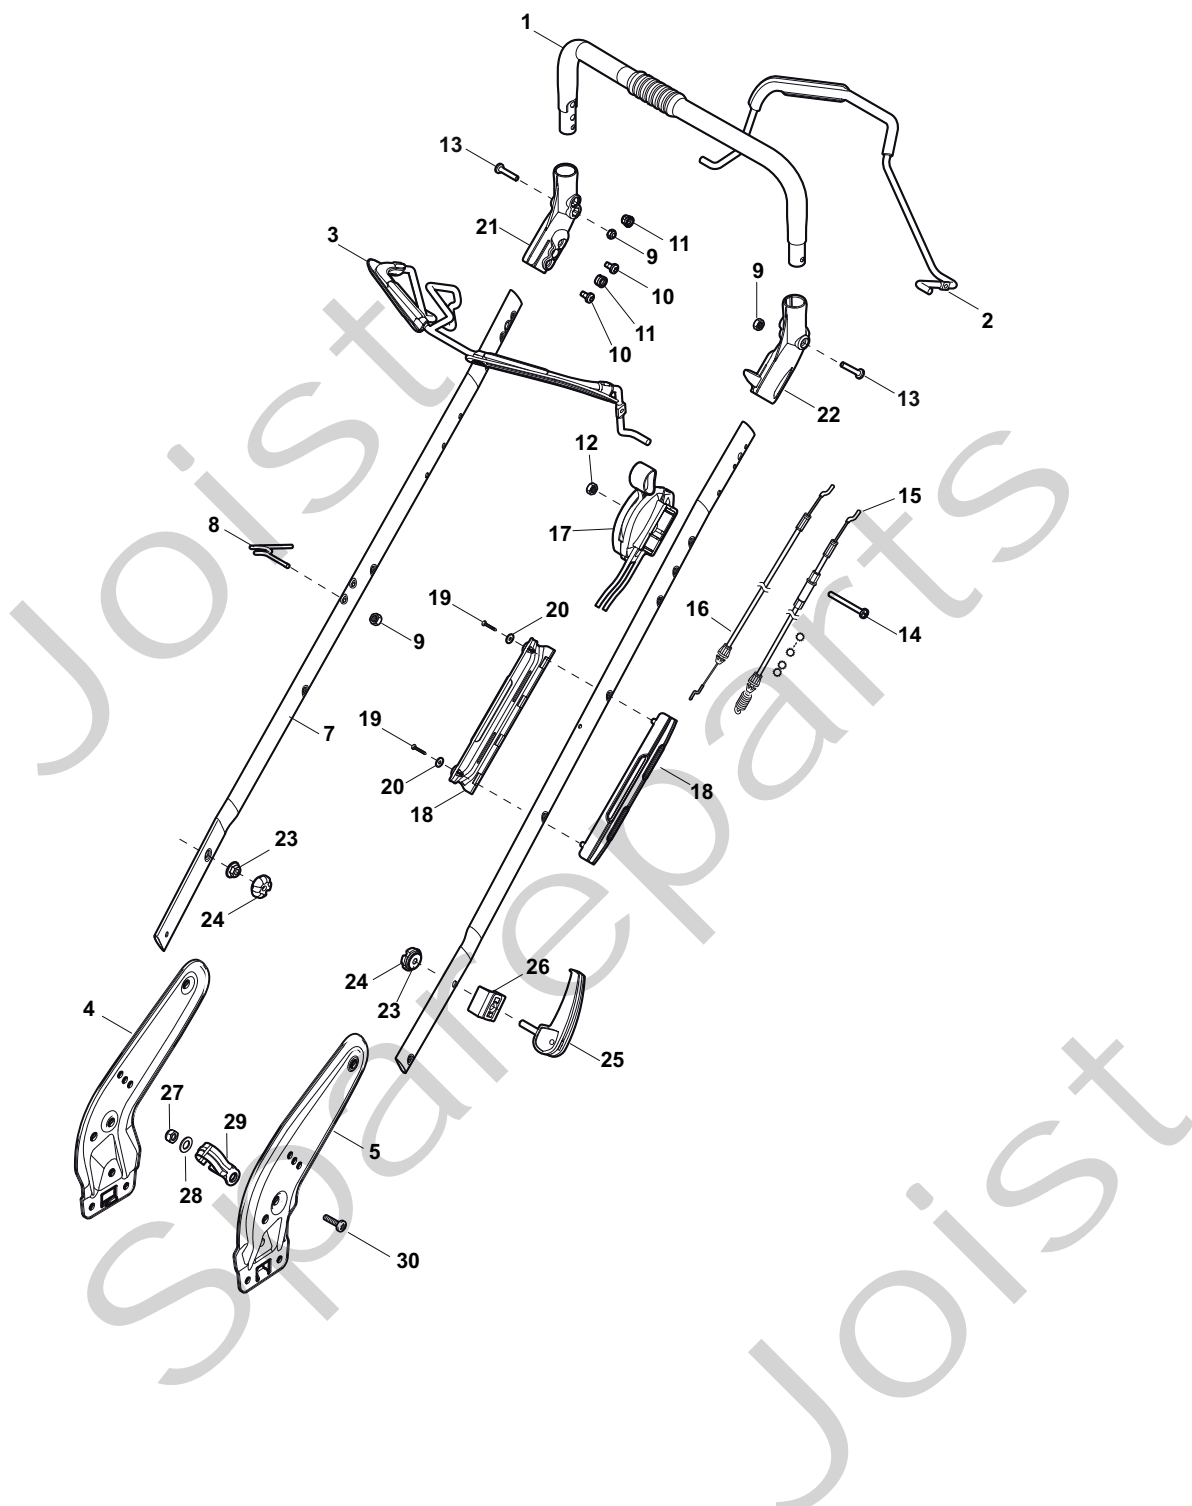

Position	Part No.	Q.Ty	Description
1	381006670/2	1	Handgrip
2	381003349/0	1	Lever, Driving
3	381003344/0	1	Lever, Engine Brake
4	381005149/0	1	Bracket, R
5	381005151/0	1	Bracket, L
7	381006773/0	1	Handle Black
8	22430309/0	1	Guide Spring
9	12154330/0	2	Nut
10	112735662/1	4	Screw
11	322041967/1	4	Bush
12	12154510/0	3	Nut
13	112728721/0	2	Screw
14	12727786/0	1	Screw
15	181030074/0	1	Cable, Thread Engine Brake
16	381030067/0	1	Cable, Rear Drive
17	181005520/1	1	Throttle Cable
18	322806644/0	1	Protection
19	12727812/0	2	Screw
20	112523000/1	2	Washer
21	322488301/0	1	Support
22	322488303/0	1	Support
23	112154220/0	2	Nut
24	322399835/0	2	Knob
25	381003253/0	2	Handle
26	322680017/0	2	Support
27	12155000/0	1	Nut
28	25038002/1	1	Bush
29	322192156/0	1	Fair Led
30	12760605/0	1	Screw