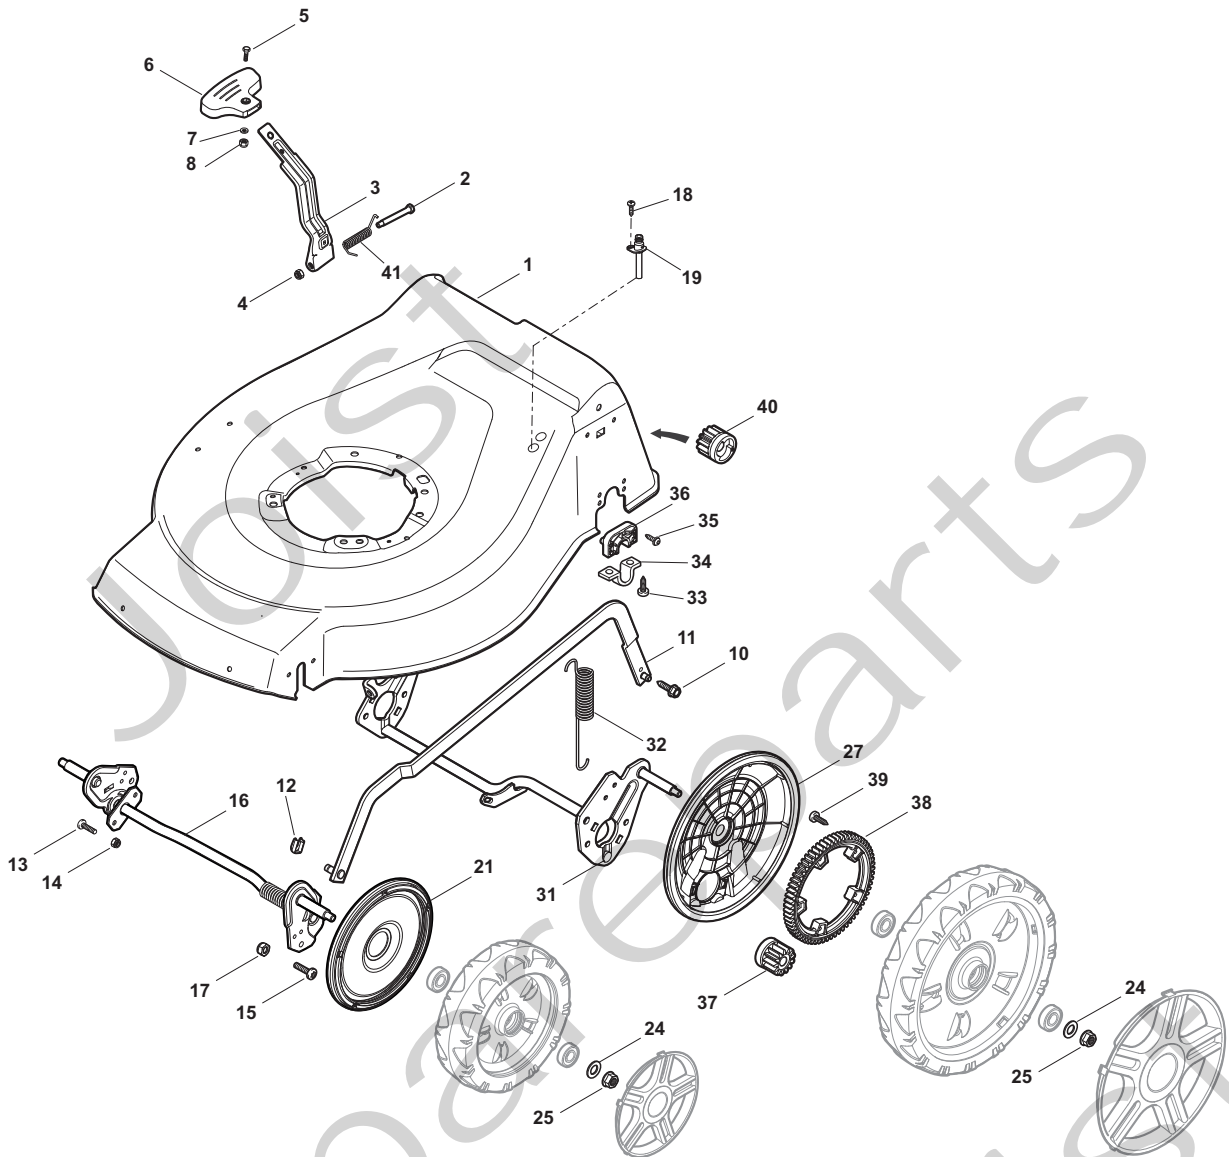

Position	Part No.	Q.Ty	Description
1	381004590/0	1	Deck Yellow
2	122534131/0	1	Pin
3	381003398/0	1	Lever, Height Adjustment
4	12154510/0	1	Nut
5	12788512/0	1	Screw
6	322394503/0	1	Knob
7	12521310/0	1	Washer
8	12150000/0	1	Nut
10	122943013/0	1	Screw
11	381002032/0	1	Rod, Height Adjustment
12	112436051/0	1	Plate
13	112727803/0	3	Screw
14	12154510/0	3	Nut
15	112727801/0	1	Screw
16	381002887/1	1	Axle, Front Wheels
17	12154510/0	1	Nut
18	12728450/0	1	Screw
19	322034002/0	1	Washing Connection
21	322600145/0	2	Protection, Wheel
24	12521350/0	4	Washer
25	12155000/0	4	Nut
27	322600208/0	2	Protection, Wheel
31	381302835/0	1	Axle, Rear Wheels
32	122450460/0	1	Spring
33	112728697/0	4	Screw
34	22545152/0	2	Plate
35	112728697/0	4	Screw
36	322785304/1	2	Support
37	122570134/0	1	Pinion L
38	322120115/0	2	Ring Gear
39	112728706/0	6	Screw
40	122570133/0	1	Pinion R
41	122446192/0	1	Spring