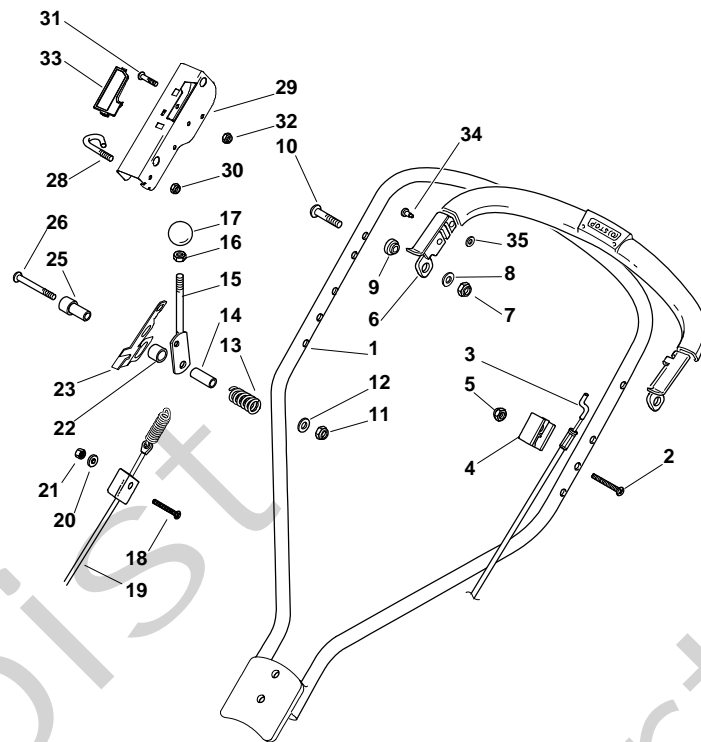

MULTICLIP 50 S H - Model Year 2009

Pos. Fig.	Antal Quantity	Art No Part No	Benämning	Description	Anmärkning Notes
1	1	81006363/1	Styre-överdel	Handle, Upper Part Yellow	Yellow
1	1	81006363/1	Styre-överdel	Handle, Upper Part Yellow	
2	1	12727783/0	Skruv	Screw	
3	1	181000618/0	Motorbromswire	Cable, Thread Engine Brake	(Ggp 160cc)
3	1	181000618/0	Motorbromswire	Cable, Thread Engine Brake	
3	1	181000618/0	Motorbromswire	Cable, Thread Engine Brake	(B&S 625-675 Series)
3	1	181000618/0	Motorbromswire	Cable, Thread Engine Brake	(Ggp 140cc)
3	1	181000769/1	Motorbromswire	Cable, Thread Engine Brake	(B&S 450-500 Series)
3	1	181000769/1	Motorbromswire	Cable, Thread Engine Brake	TR 4S (Honda Gcv 135-160-190)
3	1	181000769/1	Motorbromswire	Cable, Thread Engine Brake	
3	1	81000733/0	Motorbromswire	Cable, Thread Motor Brake	(Honda Gcv 135-160-190)
3	1	81000733/0	Motorbromswire	Cable, Thread Motor Brake	
4	1	22551640/0	Wirefäste	Plate	
5	1	12154510/0	Mutter	Nut	
6	1	81003318/1	Reglagebygel	Lever, Engine Brake	
7	2	12154510/0	Mutter	Nut	
8	2	12521330/0	Bricka	Washer	
9	2	22671660/1	Bricka	Washer	
10	2	12727784/0	Skruv	Screw	
11	1	12292100/0	Mutter	Nut	
12	1	12530060/0	Bricka	Elastic Washer	
13	1	22450446/0	Fjäder	Spring	
14	1	22170840/0	Distans	Spacer	
15	1	81003313/0	Spak	Lever, Driving	
16	1	12293200/0	Mutter	Nut	
17	1	22399812/0	Knopp	Knob	
18	1	12727791/0	Skruv	Screw	
19	1	381000745/1	Kopplingswire	Cable, Rear Drive	
20	1	12521330/0	Bricka	Washer	
21	1	12154510/0	Mutter	Nut	
22	1	22170843/0	Distans	Spacer