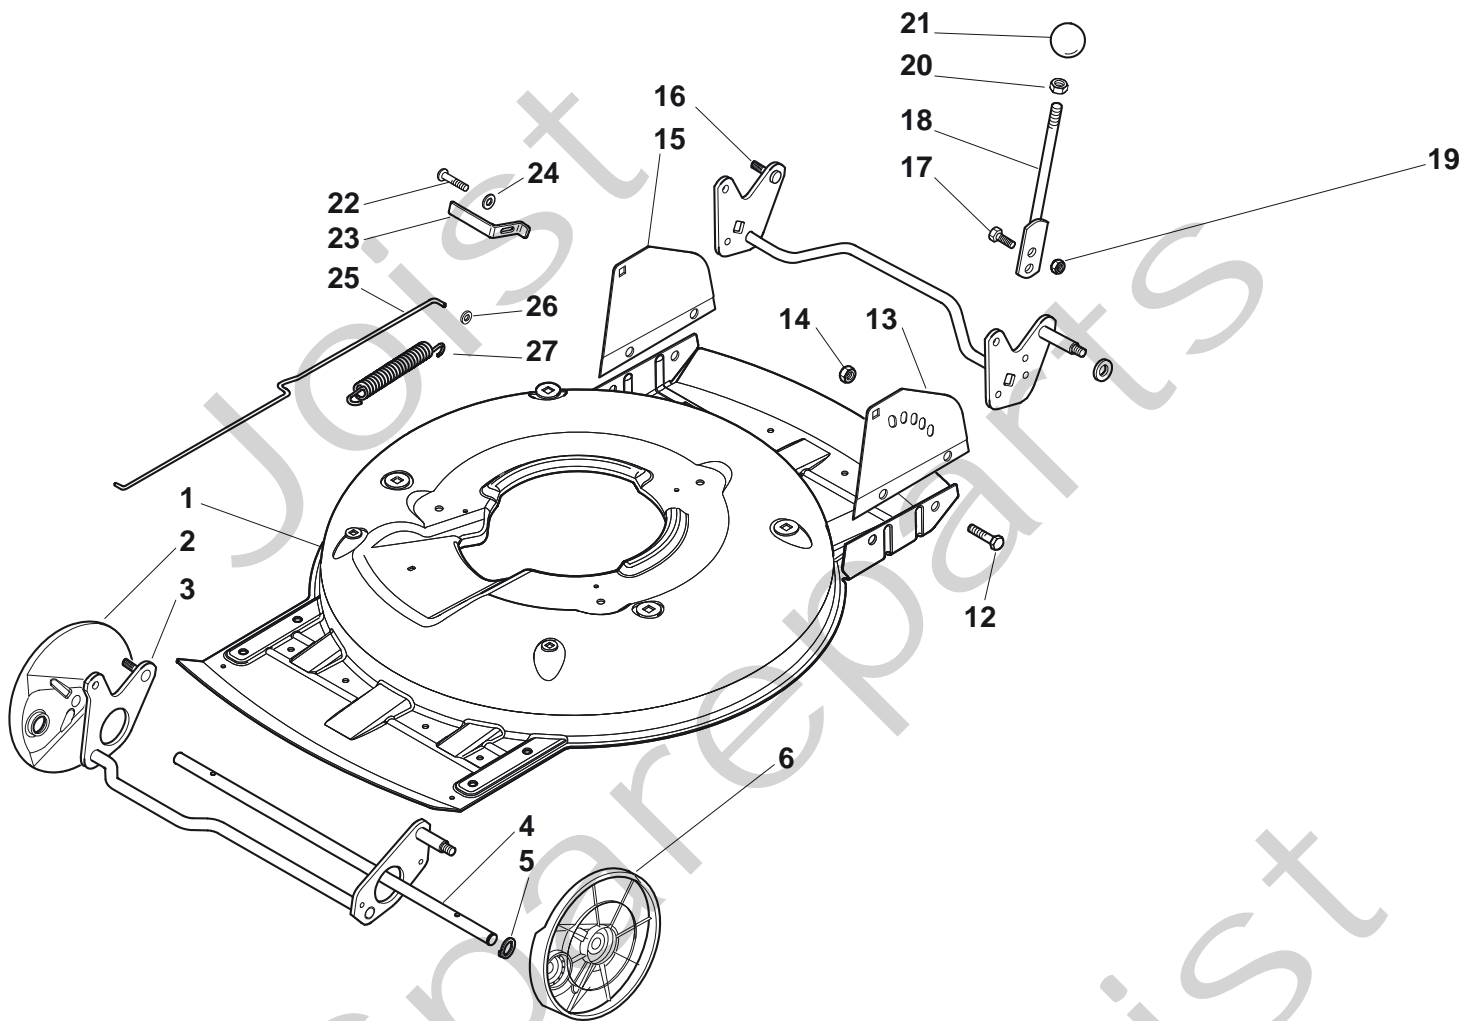

Genuine Spare Parts

www.stiga.com

MULTICLIP 50 RENTAL B Model Year 2011

- Use GLOBAL GARDEN PRODUCT Genuine Spare Parts specified in the parts list for repair and/or replacement.
- The contents described in the parts list may change due to improvement.
- The drawings of the spare parts are only indicative and might not represent the part in question exactly.
- The indications "right" - "left" - "front" - "rear" refer to the position of the operator when using the machine.
- When placing orders of parts for repair and/or replacement, make sure that the illustrated parts list is the one applying to the machine's year of manufacture, as shown on the identification plate attached to the machine.

MULTICLIP 50 RENTAL B

MULTICLIP 50 RENTAL B

Pos. Fig.	Antal Quantity	Art No Part No	Benämning	Description	Anmärkning Notes
1	1	322064691/0	Chassi INOX	Deck INOX	
1	1	81002909/1	Chassi-grå	Deck Grey	
2	1	22600093/0	Hjulskydd	Protection, L Wheel	
3	1	81002849/0	Hjulaxel-fram	Axle, Front Wheels	
4	1	22033397/0	Axel	Axle, Front Wheels	
5	2	22020050/0	Låsring	Snap Ring	
6	1	22600092/0	Hjulskydd	Protection, R Wheel	
12	4	12791011/0	Skruv	Screw	
13	1	81545105/0	Platta-vä	Left Plate	
14	4	12154510/0	Mutter	Nut	
15	1	81545104/0	Platta-hö	Right Plate	
16	1	81002851/0	Hjulaxel-bakre	Axle, Rear Wheels	
17	2	12789000/0	Skruv	Screw	
18	1	81003323/0	Höjdinställningsspak	Lever, Height Adjustment	
19	2	12154330/0	Mutter	Nut	
20	1	12293200/0	Mutter	Nut	
21	1	22399812/0	Knopp	Knob	
22	2	12735661/0	Skruv	Screw	
23	2	22551529/0	Plåt	Plate	
24	2	12521330/0	Bricka	Washer	
25	1	22033329/0	Höjdinställn.stång	Rod, Height Adjustment Control	
26	2	12604899/0	Låsbricka	Crown Fastener	
27	1	22446184/0	Fjäder	Spring	