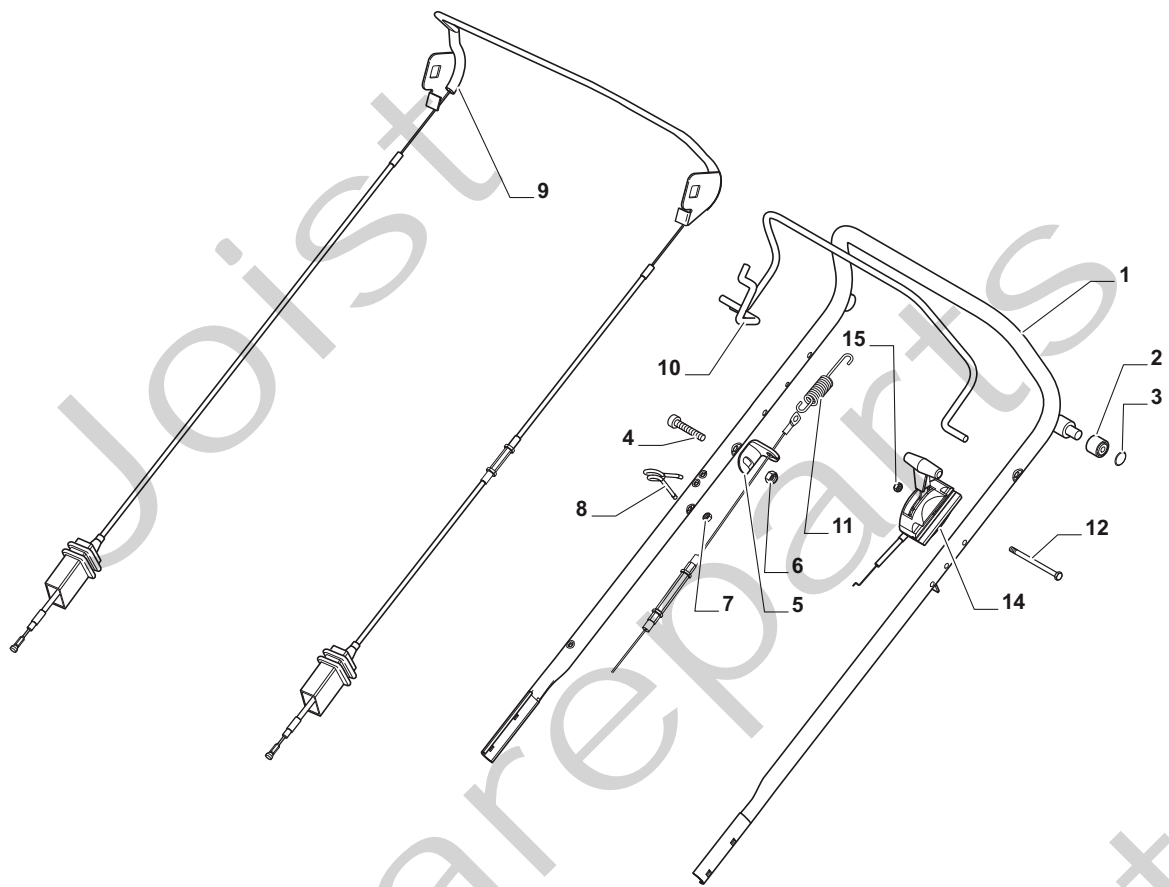

THIS INFORMATION IS NOT INTENDED FOR SALE OR RESALE, AND THIS NOTICE MUST REMAIN ON ALL COPIES.

Position	Part No.	Q.Ty	Description
1	381003773/0	1	Deck Grey
2	12691700/0	2	Screw
3	12523060/0	2	Washer
4	15796	2	Wheel Ø 200
5	12524010/0	2	Washer
6	10724	2	Pin
7	14604	2	Hub Cap, Grey Ø 200
8	381002867/0	1	Axle, Front Wheels
9	12155000/0	2	Nut
10	10646	2	Plate
11	14109	2	Plate
12	12793701/0	2	Screw
13	12524010/0	2	Washer
21	11760	1	Axle, Rear Wheels
22	12793701/0	2	Plate
23	14109	2	Plate
24	10646	2	Screw
25	12155000/0	2	Nut
31	381002025/0	1	Rod, Height Adjustment
32	12793701/0	2	Screw
33	12521350/0	2	Washer
34	11705	2	Bush
35	12523070/0	2	Washer
36	12155000/0	2	Nut
41	12793700/0	1	Screw
42	12521350/0	1	Washer
43	11705	1	Bush
44	12523070/0	1	Washer
45	12155000/0	1	Nut
46	15795	2	Wheel Ø 250
48	12523060/0	2	Washer
49	12155000/0	2	Nut
50	14601	2	Hub Cap, Grey Ø 250
51	381119751/0	1	Protection, Belt
52	381119753/0	1	Protection, Belt
53	12788800/0	4	Screw
54	12581500/0	4	Grower
55	10700	2	Belt
56	11109	1	Pulley
58	10530	2	Bush
59	10529	2	Plate
60	10531	2	Pin
61	10636	2	Spring
62	112882030/0	1	Screw
63	10467	2	Pin
71	11763	1	Protection, Belt
72	11762	1	Protection, Belt
81	11108	2	Spacer
82	11110	1	Pulley
85	112609800/0	2	Seeger
86	112882035/0	1	Screw
87	12523070/0	1	Washer
89	112609800/0	2	Seeger

Position	Part No.	Q.Ty	Description
1	381006873/0	1	Handle, Upper Part Yellow
2	11076	2	Bush
3	14608	2	Crown Fastener
4	12727793/0	1	Screw
5	14599	1	Plate For Cable Fastening
6	12154510/0	1	Nut
7	12154330/0	1	Nut
8	122430309/0	1	Spring
9	381030038/1	1	Cable, Rear Drive
10	181003334/0	1	Lever, Driving
11	181030036/0	1	Cable, Thread Engine Brake
12	12727786/0	1	Screw
14	181007145/0	1	Throttle Cable
15	12154510/0	1	Nut

Position	Part No.	Q.Ty	Description
1	122465643/0	1	Hub
2	25489	1	Ring
3	25041	1	Fan
4	14444	1	Flange
5	122943012/0	2	Screw
6	5029	1	Washer
7	181004149/0	1	Blade Standard
8	14459	1	Washer
9	112735820/0	1	Screw
10	322060229/0	1	Case