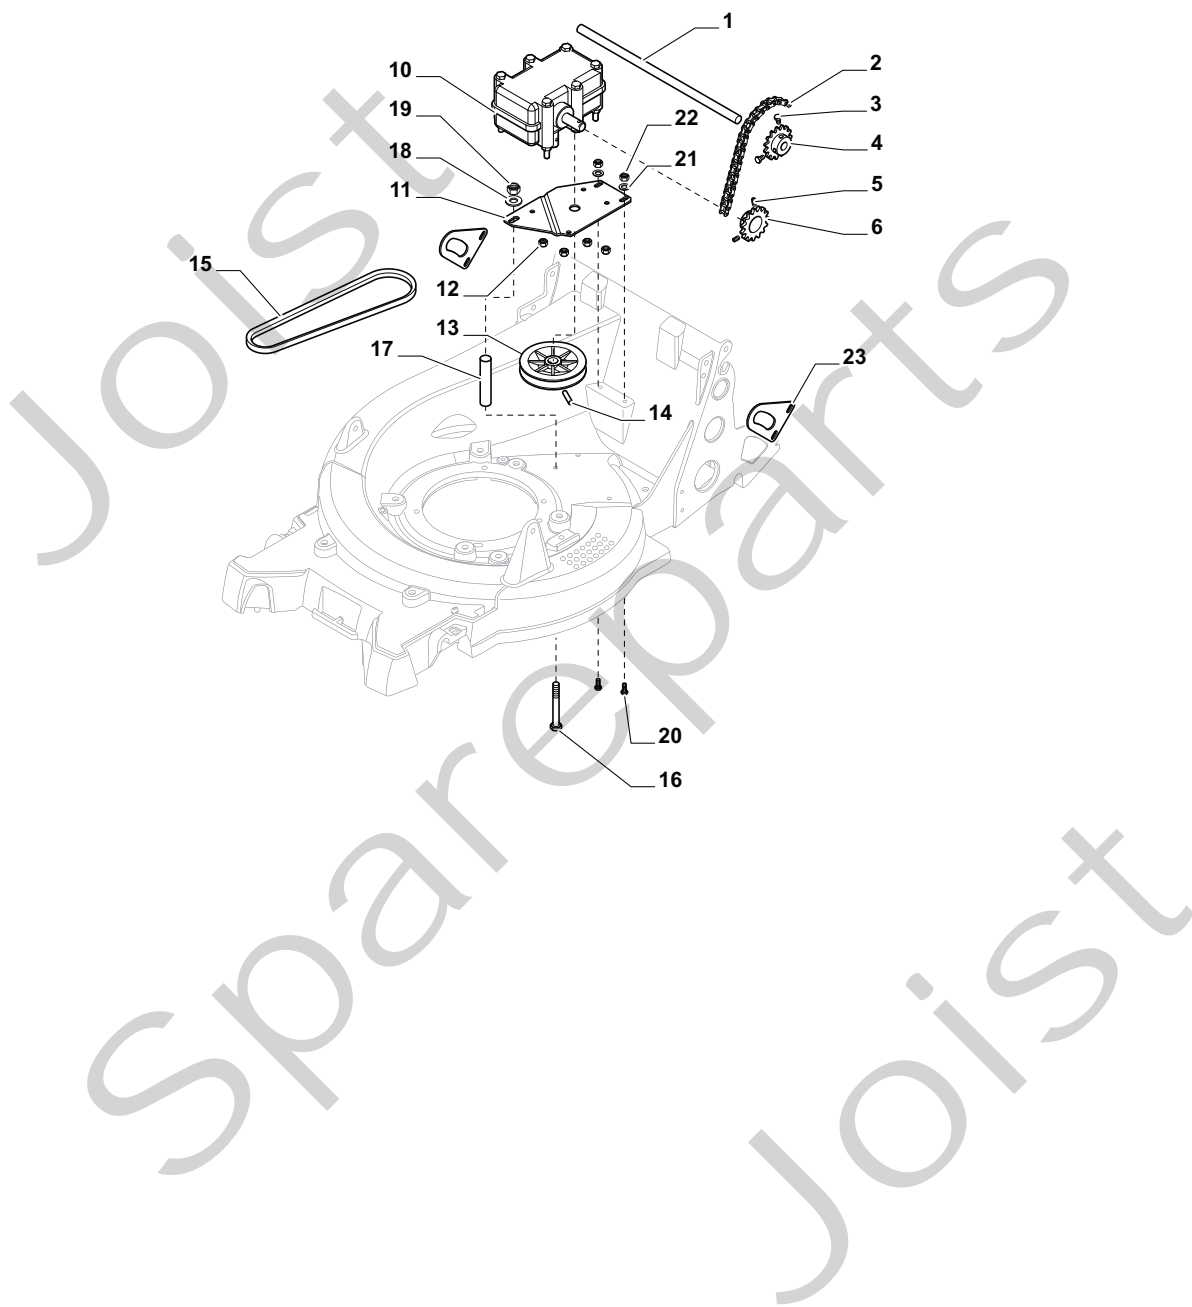

Position	Part No.	Q.Ty	Description
1	11111	1	Axle
2	14875	1	Chain
3	VBCH6x12	2	Screw
4	15393	1	Pinion 15T
5	12714302/0	2	Dowel
6	14117	1	Pinion 17T
10	15391	1	Gear Box
11	14115	1	Support, Gear Box
12	12154510/0	4	Nut
13	15390	1	Pulley
14	112645706/0	1	Pin
15	15507	1	Belt
16	112692090/0	1	Screw
17	14119	1	Pin
18	12521350/0	1	Washer
19	12155000/0	1	Nut
20	12791400/0	2	Screw
21	12523040/0	2	Washer
22	12154510/0	2	Nut
23	14130	2	Plate