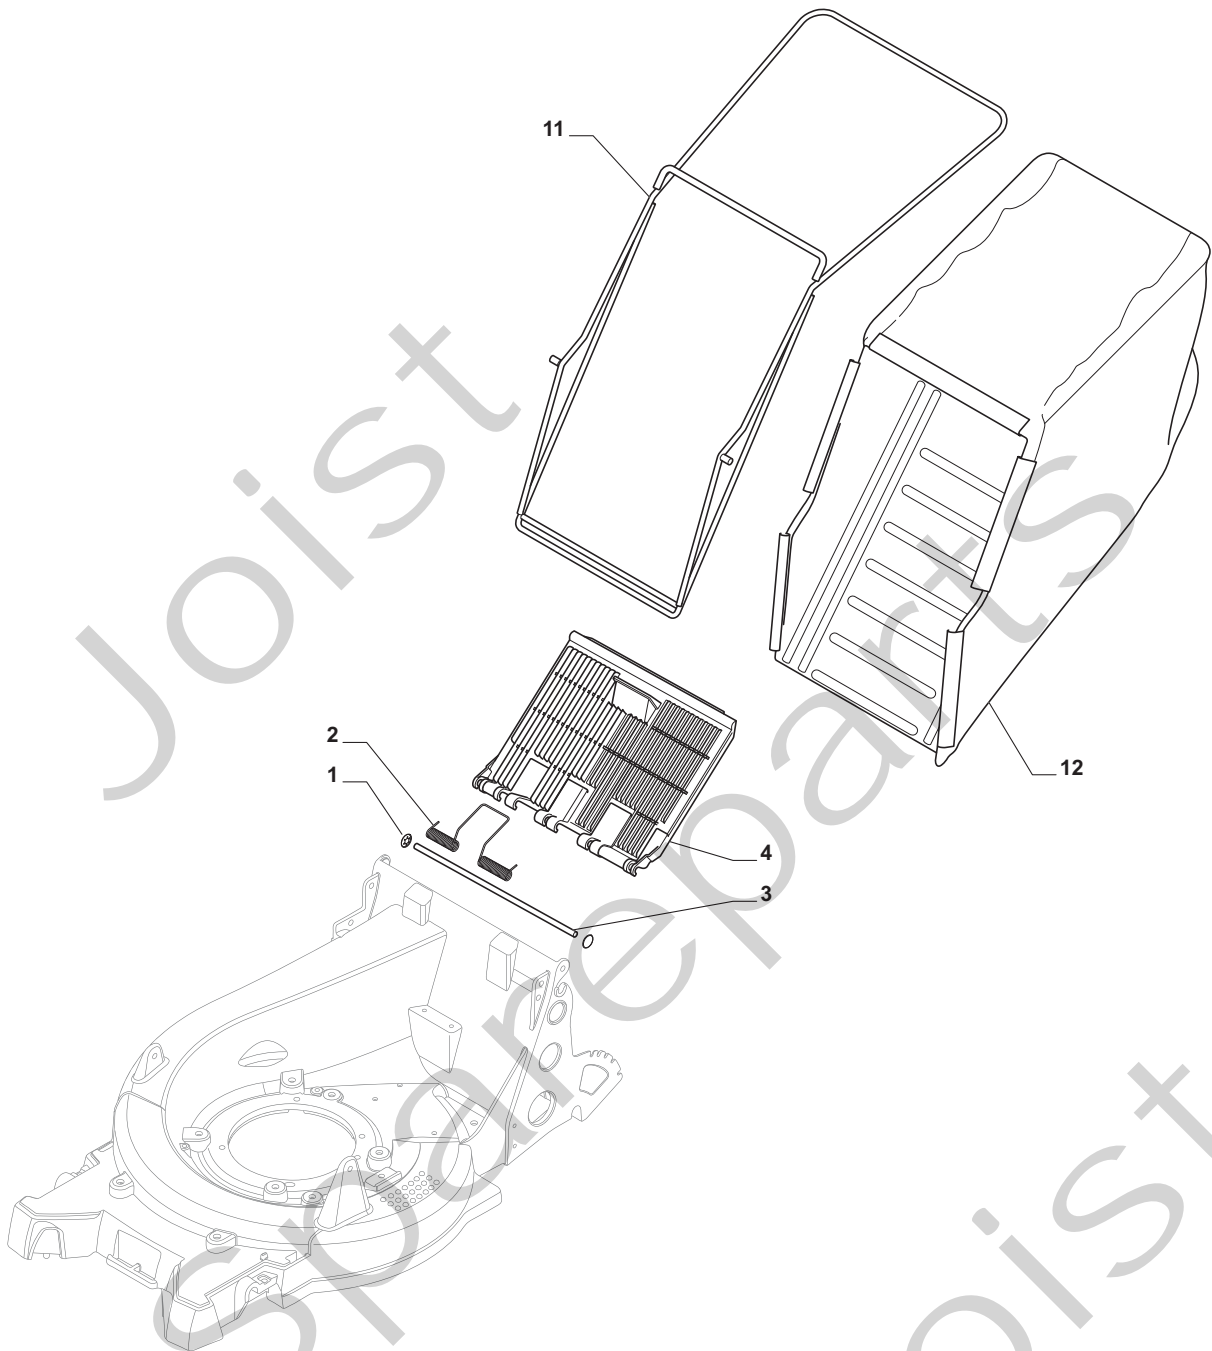

Position	Part No.	Q.Ty	Description
1	14608	2	Crown Fastener
2	122450463/0	1	Spring
3	10679	1	Pin
4	11189	1	Stone-Guard
11	14436	1	Chassis Box
12	181002296/0	1	Box, Fabric Stiga

Joist
Spareparts
Joist