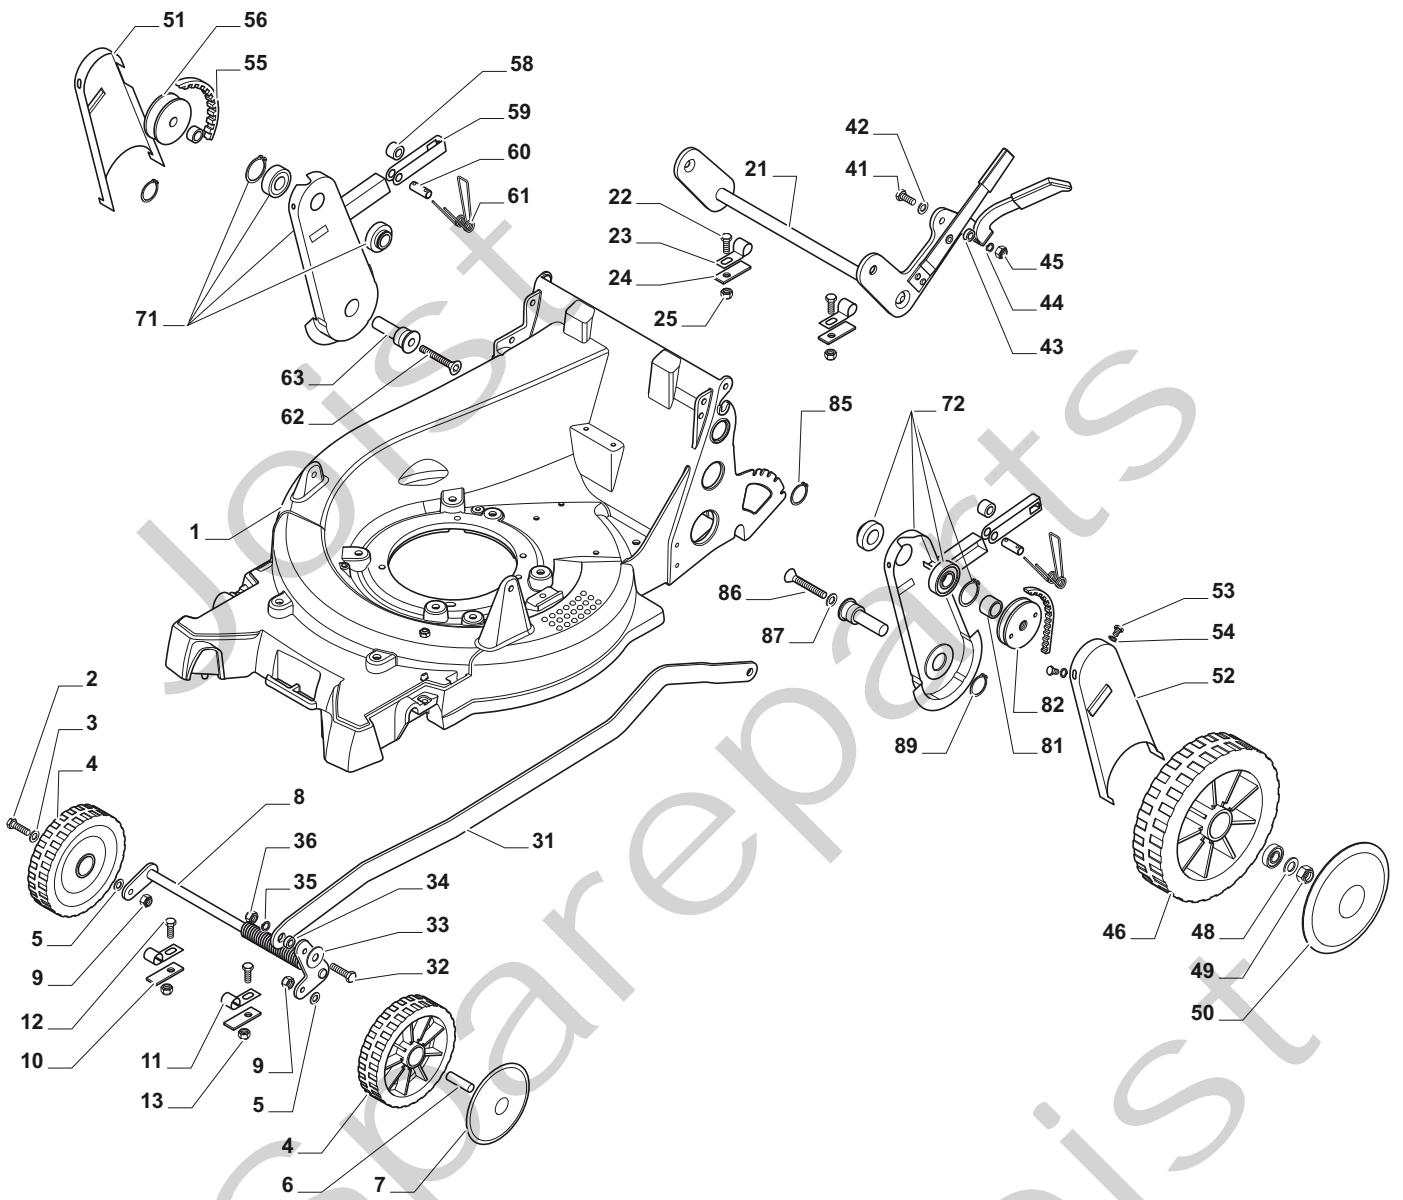

THIS INFORMATION IS NOT INTENDED FOR SALE OR RESALE, AND THIS NOTICE MUST REMAIN ON ALL COPIES.

Position	Part No.	Q.Ty	Description
1	381003773/0	1	Deck Grey
2	12691700/0	2	Screw
3	12523060/0	2	Washer
4	15796	2	Wheel Ø 200
5	12524010/0	2	Washer
6	10724	2	Pin
7	14604	2	Hub Cap, Grey Ø 200
8	381002867/0	1	Axle, Front Wheels
9	12155000/0	2	Nut
10	10646	2	Plate
11	14109	2	Plate
12	12793701/0	2	Screw
13	12524010/0	2	Washer
21	11760	1	Axle, Rear Wheels
22	12793701/0	2	Plate
23	14109	2	Plate
24	10646	2	Screw
25	12155000/0	2	Nut
31	381002025/0	1	Rod, Height Adjustment
32	12793701/0	2	Screw
33	12521350/0	2	Washer
34	11705	2	Bush
35	12523070/0	2	Washer
36	12155000/0	2	Nut
41	12793700/0	1	Screw
42	12521350/0	1	Washer
43	11705	1	Bush
44	12523070/0	1	Washer
45	12155000/0	1	Nut
46	15795	2	Wheel Ø 250
48	12523060/0	2	Washer
49	12155000/0	2	Nut
50	14601	2	Hub Cap, Grey Ø 250
51	381119751/0	1	Protection, Belt
52	381119753/0	1	Protection, Belt
53	12788800/0	4	Screw
54	12581500/0	4	Grower
55	10700	2	Belt
56	11109	1	Pulley
58	10530	2	Bush
59	10529	2	Plate
60	10531	2	Pin
61	10636	2	Spring
62	112882030/0	1	Screw
63	10467	2	Pin
71	11763	1	Protection, Belt
72	11762	1	Protection, Belt
81	11108	2	Spacer
82	11110	1	Pulley
85	112609800/0	2	Seeger
86	112882035/0	1	Screw
87	12523070/0	1	Washer
89	112609800/0	2	Seeger

Position	Part No.	Q.Ty	Description
1	381006873/0	1	Handle, Upper Part Yellow
2	11076	2	Bush
3	14608	2	Crown Fastener
4	12727793/0	1	Screw
5	14599	1	Plate For Cable Fastening
6	12154510/0	1	Nut
7	12154330/0	1	Nut
8	122430309/0	1	Spring
9	381030038/1	1	Cable, Rear Drive
10	181003334/0	1	Lever, Driving
11	181030036/0	1	Cable, Thread Engine Brake
12	12727786/0	1	Screw
14	181007145/0	1	Throttle Cable
15	12154510/0	1	Nut

Position	Part No.	Q.Ty	Description
1	122465643/0	1	Hub
2	25489	1	Ring
3	25041	1	Fan
4	14444	1	Flange
5	122943012/0	2	Screw
6	5029	1	Washer
7	181004149/0	1	Blade Standard
8	14459	1	Washer
9	112735820/0	1	Screw
10	322060229/0	1	Case