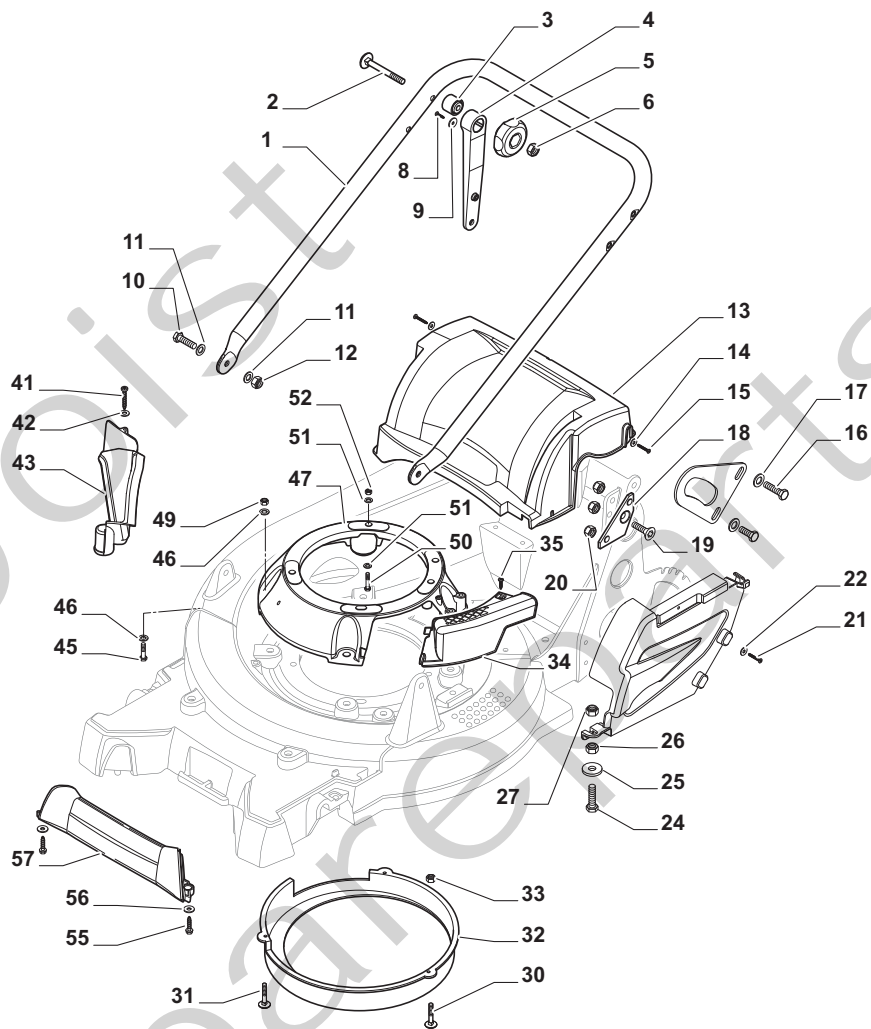

Position	Part No.	Q.Ty	Description
1	322498121/0	1	Handle, Lower Part Yellow
2	112819205/0	2	Screw
3	322020501/0	2	Shock Absorber
4	322785285/0	2	Support
5	322399804/1	2	Knob
6	12293200/0	2	Nut
8	12735101/0	2	Screw
9	12523010/0	2	Washer
10	12793701/0	2	Screw
11	12521350/0	4	Washer
12	12155000/0	2	Nut
13	322109824/1	1	Cover, Upper Black
14	112523000/1	2	Washer
15	12728525/0	2	Screw
16	12793701/0	4	Screw
17	12521350/0	2	Washer
18	15228	1	Support
19	112882005/0	1	Screw
20	12155000/0	3	Nut
21	12728525/0	1	Screw
22	112523000/1	2	Washer
24	12793701/0	1	Screw
25	12524010/0	1	Washer
26	12293200/0	1	Nut
27	12155000/0	1	Nut
30	112760471/0	1	Screw
31	112760470/0	2	Screw
32	10743	1	Conveyor
33	12150000/0	3	Nut
34	322601010/0	1	Guard
35	12735101/0	1	Screw
41	12728525/0	1	Screw
42	112523000/1	2	Washer
43	322601012/0	1	Guard
45	112794400/0	4	Screw
46	12521360/0	8	Washer
47	381207228/0	1	Nut
49	12156602/0	4	Flange
50	12793801/0	3	Screw
51	12521350/0	6	Washer
52	12155000/0	3	Nut
55	12731600/1	2	Screw
56	12523020/0	2	Washer
57	322485001/0	1	Guard