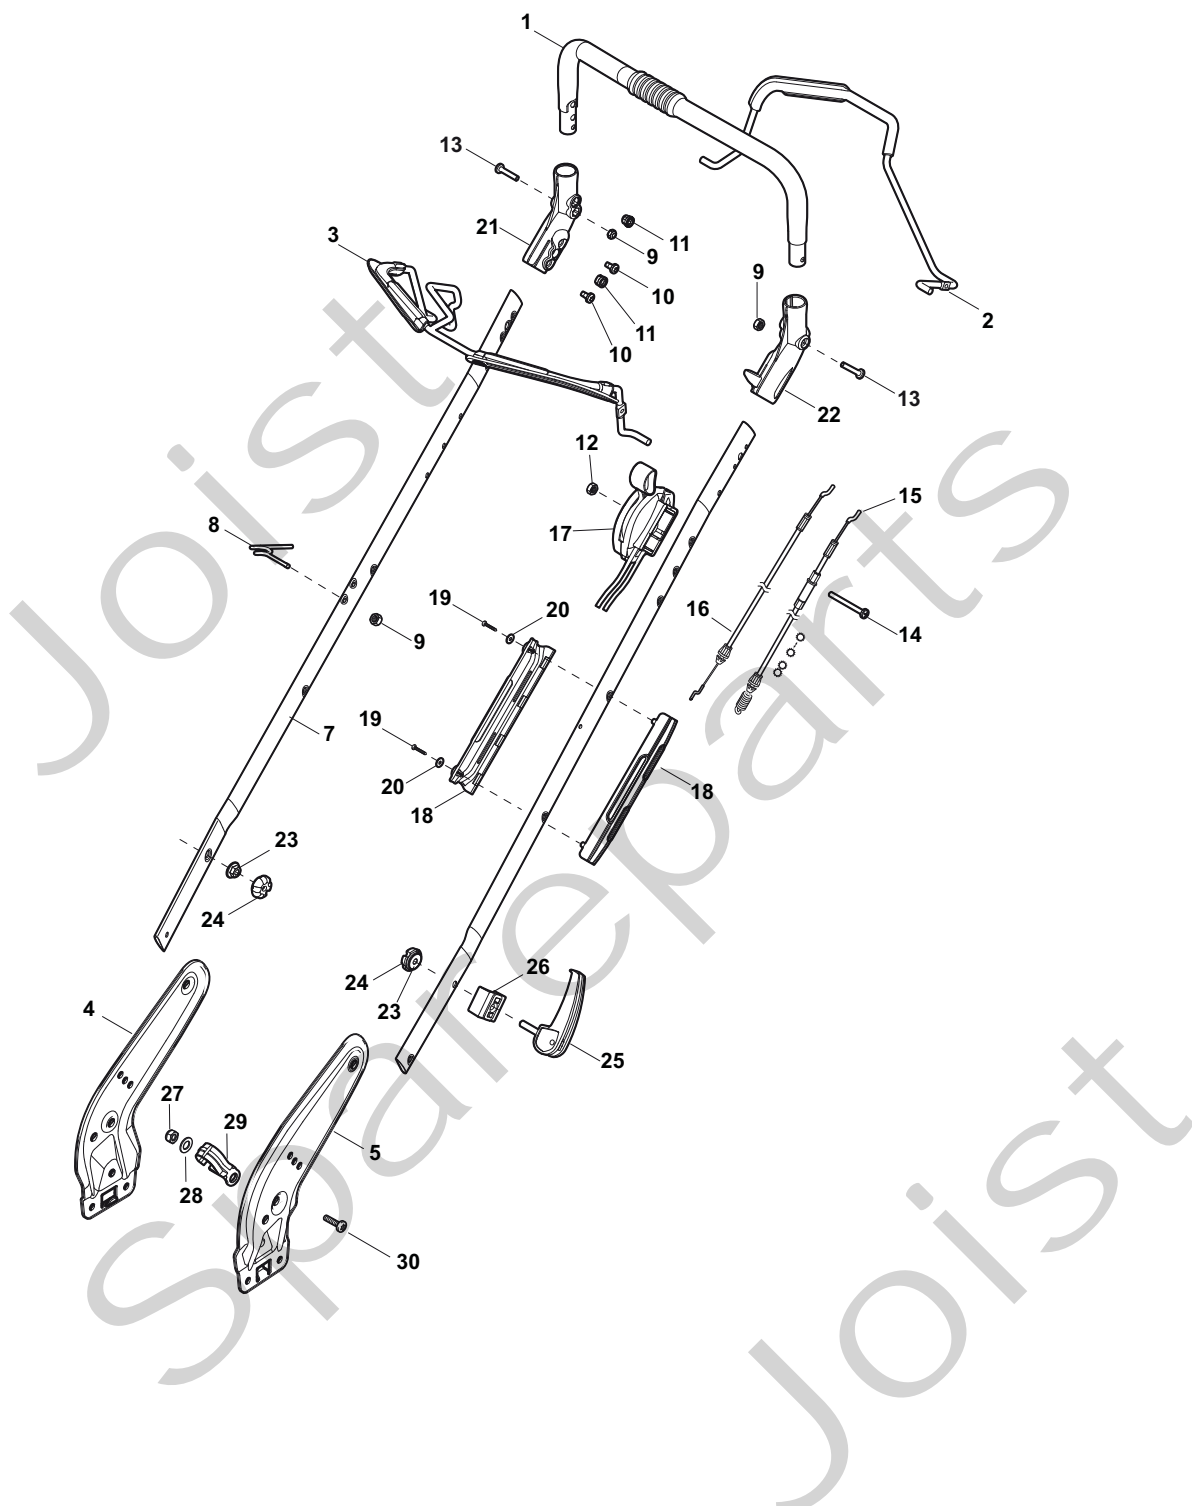

Position	Part No.	Q.Ty	Description
1	381006670/2	1	Handgrip
2	381003349/0	1	Lever, Driving
3	381003344/0	1	Lever, Engine Brake
4	381005149/0	1	Bracket, R
5	381005151/0	1	Bracket, L
7	381006773/0	2	Handle Black
8	22430309/0	1	Guide Spring
9	12154330/0	2	Nut
10	112735662/1	4	Screw
11	322041967/0	4	Bush
12	12154510/0	3	Nut
13	112728721/0	2	Screw
14	12727786/0	1	Screw
16	381030067/0	1	Cable, Thread Engine Brake
15	181030073/0	1	Cable, Rear Drive
17	181005516/0	1	Throttle Cable
18	322806644/0	1	Protection
19	12727812/0	2	Screw
20	112523000/1	2	Washer
21	322488301/0	1	Support
22	322488303/0	1	Support
23	112154220/0	2	Nut
24	322399835/0	2	Knob
25	381003253/0	2	Handle
26	322680017/0	2	Support
27	12155000/0	1	Nut
28	25038002/1	1	Bush
29	322192156/0	1	Fair Led
30	12760605/0	1	Screw