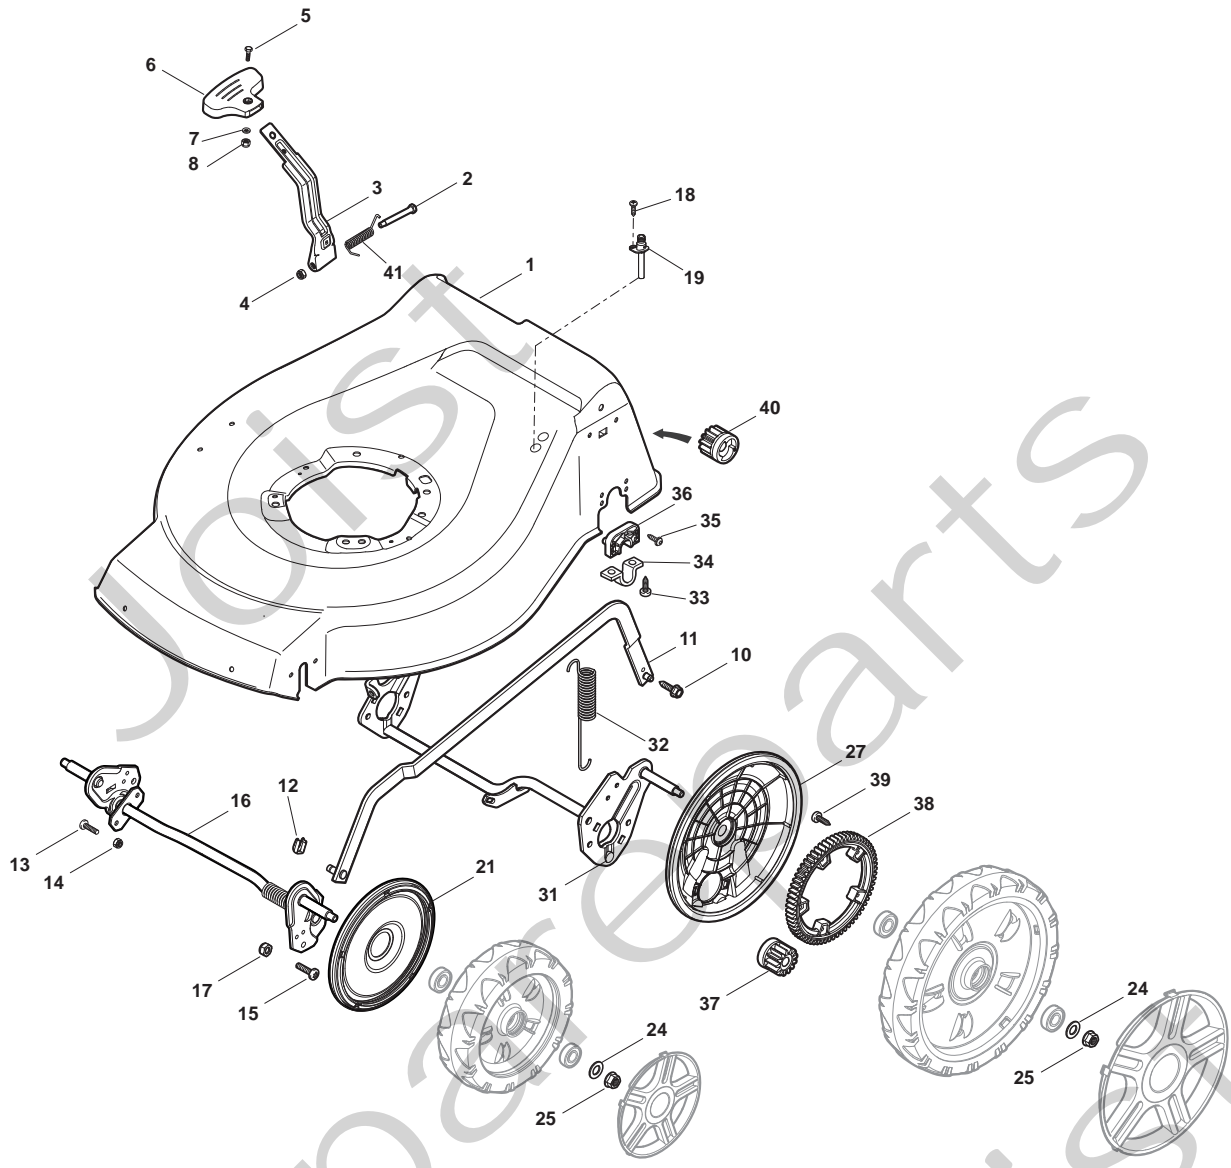

Position	Part No.	Q.Ty	Description
1	381004562/0	1	Deck Red
2	122534131/0	1	Pin
3	381003398/0	1	Lever, Height Adjustment
4	12154510/0	1	Nut
5	12788512/0	1	Screw
6	322394503/0	1	Knob
7	12521310/0	1	Washer
8	12150000/0	1	Nut
10	122943013/0	1	Screw
11	381002030/0	1	Rod, Height Adjustment
12	112436051/0	1	Plate
13	112727803/0	3	Screw
14	12154510/0	3	Nut
15	112727801/0	1	Screw
16	381002883/1	1	Axle, Front Wheels
17	12154510/0	1	Nut
18	12728450/0	1	Screw
19	322034002/0	1	Washing Connection
21	322600145/0	2	Protection, Wheel
24	12521350/0	4	Washer
25	12155000/0	4	Nut
27	322600208/0	2	Protection, Wheel
31	381302835/0	1	Axle, Rear Wheels
32	122450460/0	1	Spring
33	112728697/0	4	Screw
34	22545152/0	2	Plate
35	112728697/0	4	Screw
36	322785304/1	2	Support
37	122570134/0	1	Pinion L
38	322120115/0	2	Ring Gear
39	112728706/0	6	Screw
40	122570133/0	1	Pinion R
41	122446192/0	1	Spring