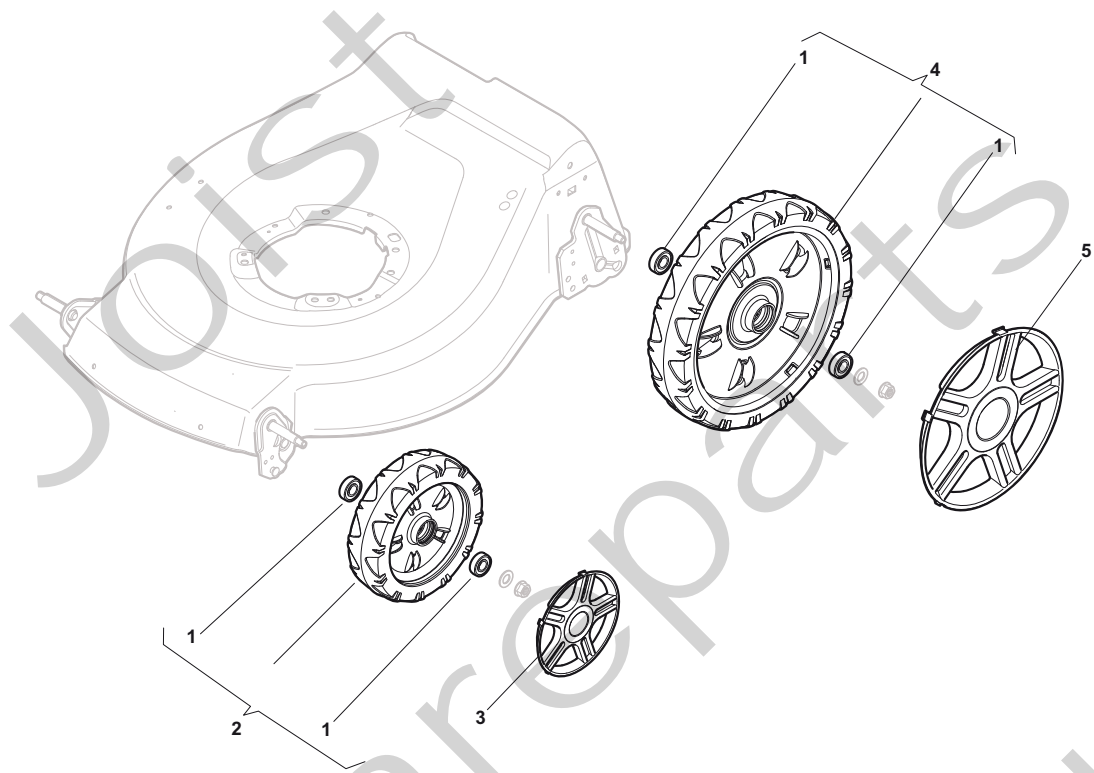

Position	Part No.	Q.Ty	Description
1	19216035/0	8	Bearing
2	381007416/1	2	Wheel Ø 200
3	22110492/0	2	Hub Cap
4	381007417/1	2	Wheel Ø 280
5	322110560/0	2	Hub Cap

Joist
Spareparts
Joist