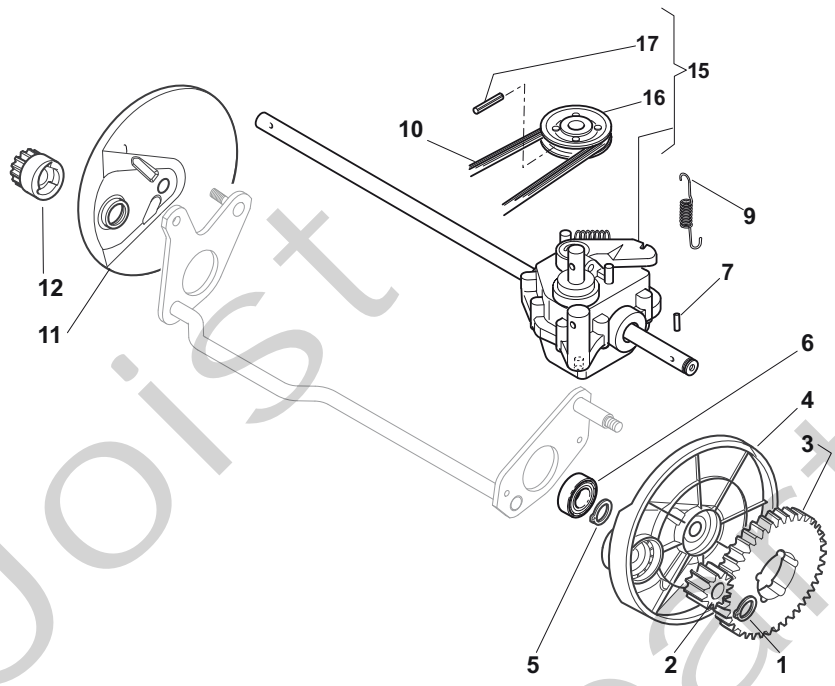

THIS INFORMATION IS NOT INTENDED FOR SALE OR RESALE, AND THIS NOTICE MUST REMAIN ON ALL COPIES.

Position	Part No.	Q.Ty	Description
1	81002909/1	1	Deck Grey
3	81002849/0	1	Axle, Front Wheels
12	12791011/0	4	Screw
13	81545105/0	1	Left Plate
14	12154510/0	4	Nut
15	81545104/0	1	Right Plate
16	81002851/0	1	Axle, Rear Wheels
17	12789000/0	2	Screw
18	81003323/0	1	Lever, Height Adjustment
19	12154330/0	2	Nut
20	12293200/0	1	Nut
21	22399812/0	1	Knob
22	12735661/0	2	Screw
23	22551529/0	2	Plate
24	12521330/0	2	Washer
25	22033329/0	1	Rod, Height Adjustment Control
26	12604899/0	2	Crown Fastener
27	22446184/0	1	Spring

Position	Part No.	Q.Ty	Description
1	181006363/1	1	Handle, Upper Part Yellow
2	12727783/0	1	Screw
3	181000769/1	1	Cable, Thread Engine Brake
4	22551640/0	1	Plate
5	12154510/0	1	Nut
6	81003318/1	1	Lever, Engine Brake
7	12154510/0	2	Nut
8	12521330/0	2	Washer
9	22671660/1	2	Washer
10	12727784/0	2	Screw
11	12292100/0	1	Nut
12	12530060/0	1	Washer
13	22450446/0	1	Spring
14	22170840/0	1	Spacer
15	81003313/0	1	Lever, Driving
16	12293200/0	1	Nut
17	22399812/0	1	Knob
18	12727791/0	1	Screw
19	381000745/1	1	Cable, Rear Drive
20	12521330/0	1	Washer
21	12154510/0	1	Nut
22	22170843/0	1	Spacer
23	22551653/0	1	Plate
25	22170842/0	1	Spacer
26	12727786/0	1	Screw
28	22430314/0	1	Spring
29	81004405/0	1	Dash Board
30	12154510/0	1	Nut
31	12727792/0	1	Screw
32	12154510/0	1	Nut
33	22500050/0	1	Shoe
34	22524342/0	1	Pin
35	12604897/0	1	Snap Ring

Position	Part No.	Q.Ty	Description
1	122465612/1	1	Hub With Pulley, Crankshaft Ø 25
2	81004146/0	1	Blade Winged
3	22672110/1	2	Clutch Washer
4	22672105/0	1	Washer
5	12508120/0	1	Cupped Spring
6	22041940/0	1	Clutch Bush
7	12736850/0	1	Screw
8	12139150/0	1	Feather, Crankshaft Ø 25
9	22524329/0	3	Pin
10	22672201/0	3	Washer
11	322207221/1	1	Flange, Yellow
12	22250012/0	3	Grommet
13	22671651/0	3	Washer
14	12521350/0	3	Washer
15	12155000/0	3	Nut
16	12791400/0	1	Screw
17	22450444/0	1	Spring
18	112735108/1	3	Screw