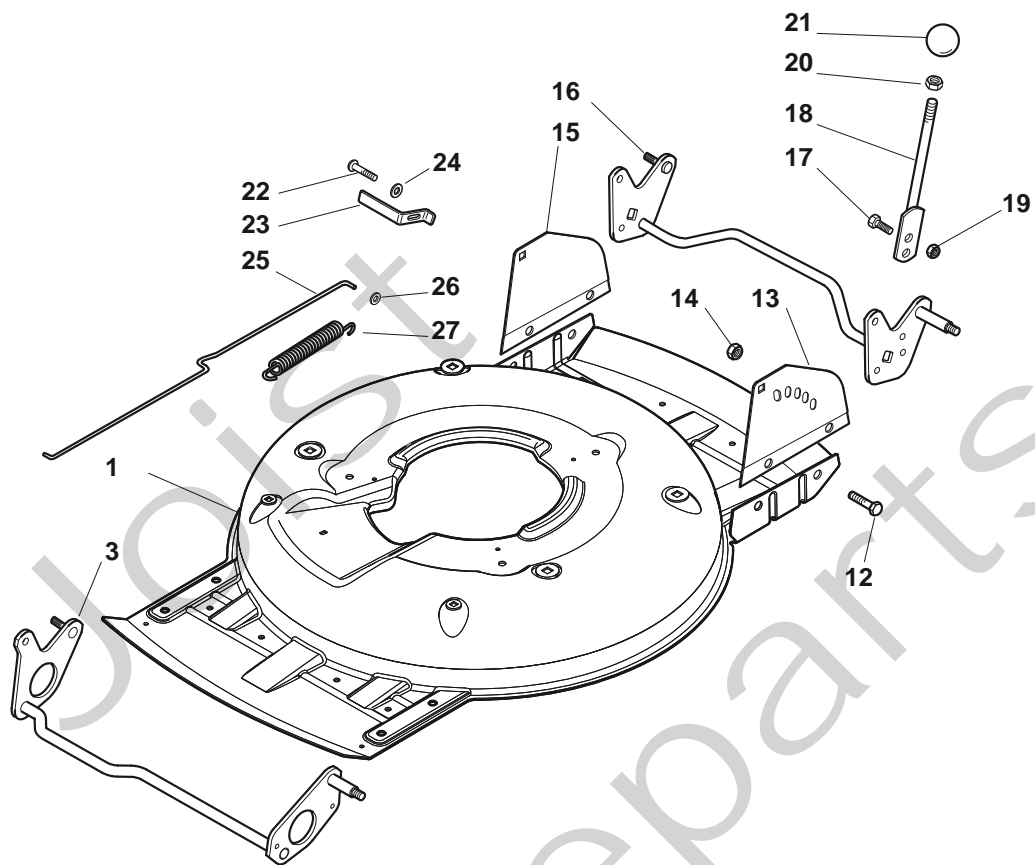

Genuine Spare Parts

www.stiga.com

MULTICLIP PRO 50 S SVAN Model Year 2012

- Use GLOBAL GARDEN PRODUCT Genuine Spare Parts specified in the parts list for repair and/or replacement.
- The contents described in the parts list may change due to improvement.
- The drawings of the spare parts are only indicative and might not represent the part in question exactly.
- The indications "right" - "left" - "front" - "rear" refer to the position of the operator when using the machine.
- When placing orders of parts for repair and/or replacement, make sure that the illustrated parts list is the one applying to the machine's year of manufacture, as shown on the identification plate attached to the machine.

THIS INFORMATION IS NOT INTENDED FOR SALE OR RESALE, AND THIS NOTICE MUST REMAIN ON ALL COPIES.

Position	Part No.	Q.Ty	Description
1	81002909/1	1	Deck Grey
3	81002849/0	1	Axle, Front Wheels
12	12791011/0	4	Screw
13	81545105/0	1	Left Plate
14	12154510/0	4	Nut
15	81545104/0	1	Right Plate
16	81002851/0	1	Axle, Rear Wheels
17	12789000/0	2	Screw
18	81003323/0	1	Lever, Height Adjustment
19	12154330/0	2	Nut
20	12293200/0	1	Nut
21	22399812/0	1	Knob
22	12735661/0	2	Screw
23	22551529/0	2	Plate
24	12521330/0	2	Washer
25	22033329/0	1	Rod, Height Adjustment Control
26	12604899/0	2	Crown Fastener
27	22446184/0	1	Spring

Position	Part No.	Q.Ty	Description
1	122465612/1	1	Hub With Pulley, Crankshaft Ø 25
2	81004146/0	1	Blade Winged
3	22672110/1	2	Clutch Washer
4	22672105/0	1	Washer
5	12508120/0	1	Cupped Spring
6	22041940/0	1	Clutch Bush
7	12736850/0	1	Screw
8	12139150/0	1	Feather, Crankshaft Ø 25
9	22524329/0	3	Pin
10	22672201/0	3	Washer
11	322207221/1	1	Flange, Yellow
12	22250012/0	3	Grommet
13	22671651/0	3	Washer
14	12521350/0	3	Washer
15	12155000/0	3	Nut
16	12791400/0	1	Screw
17	22450444/0	1	Spring
18	112735108/1	3	Screw