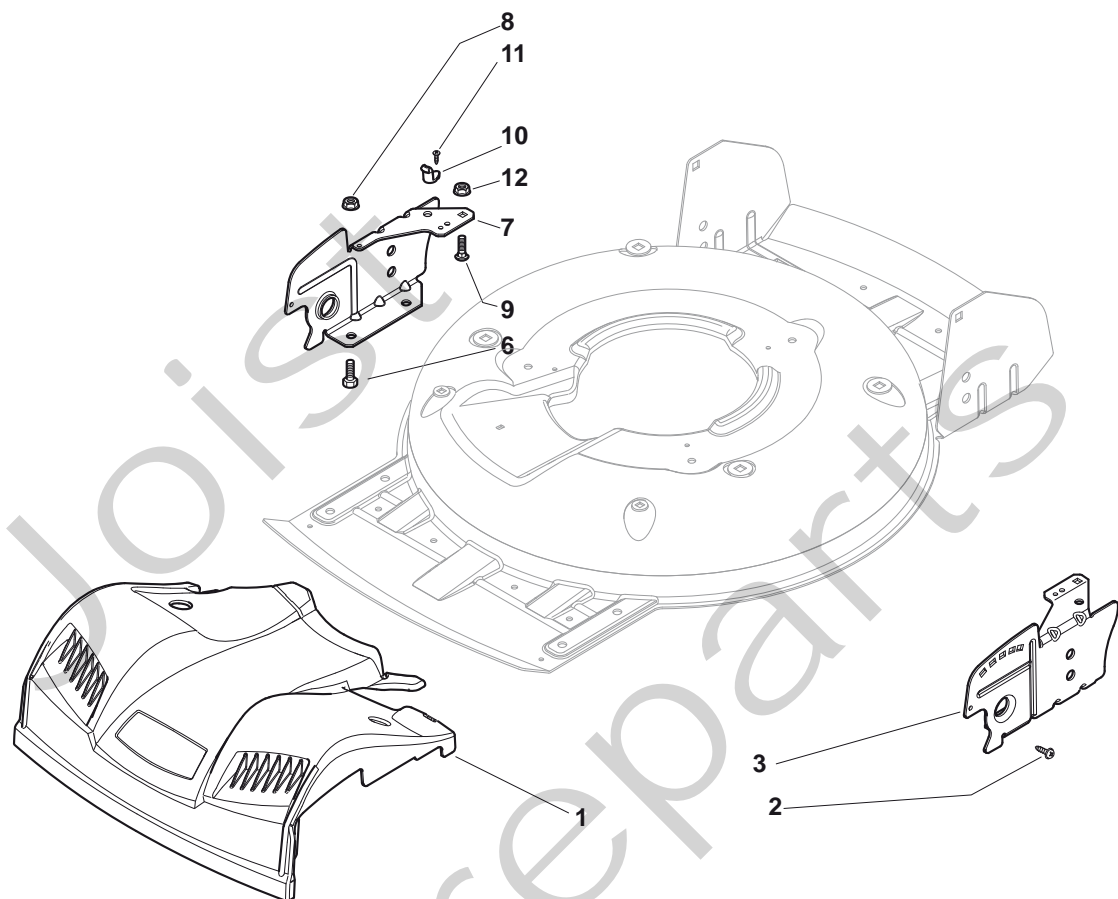

THIS INFORMATION IS NOT INTENDED FOR SALE OR RESALE, AND THIS NOTICE MUST REMAIN ON ALL COPIES.

Position	Part No.	Q.Ty	Description
1	81002909/1	1	Deck Grey
3	81002849/0	1	Axle, Front Wheels
12	12791011/0	4	Screw
13	81545105/0	1	Left Plate
14	12154510/0	4	Nut
15	81545104/0	1	Right Plate
16	81002851/0	1	Axle, Rear Wheels
17	12789000/0	2	Screw
18	81003323/0	1	Lever, Height Adjustment
19	12154330/0	2	Nut
20	12293200/0	1	Nut
21	22399812/0	1	Knob
22	12735661/0	2	Screw
23	22551529/0	2	Plate
24	12521330/0	2	Washer
25	22033329/0	1	Rod, Height Adjustment Control
26	12604899/0	2	Crown Fastener
27	22446184/0	1	Spring

Position	Part No.	Q.Ty	Description
1	181006363/1	1	Handle, Upper Part Yellow
2	12727783/0	1	Screw
3	181000769/1	1	Cable, Thread Engine Brake
4	22551640/0	1	Plate
5	12154510/0	1	Nut
6	81003318/1	1	Lever, Engine Brake
7	12154510/0	2	Nut
8	12521330/0	2	Washer
9	22671660/1	2	Washer
10	12727784/0	2	Screw
11	12292100/0	1	Nut
12	12530060/0	1	Washer
13	22450446/0	1	Spring
14	22170840/0	1	Spacer
15	81003313/0	1	Lever, Driving
16	12293200/0	1	Nut
17	22399812/0	1	Knob
18	12727791/0	1	Screw
19	381000745/1	1	Cable, Rear Drive
20	12521330/0	1	Washer
21	12154510/0	1	Nut
22	22170843/0	1	Spacer
23	22551653/0	1	Plate
25	22170842/0	1	Spacer
26	12727786/0	1	Screw
28	22430314/0	1	Spring
29	81004405/0	1	Dash Board
30	12154510/0	1	Nut
31	12727792/0	1	Screw
32	12154510/0	1	Nut
33	22500050/0	1	Shoe
34	22524342/0	1	Pin
35	12604897/0	1	Snap Ring

Position	Part No.	Q.Ty	Description
1	122465612/1	1	Hub With Pulley, Crankshaft Ø 25
2	81004146/0	1	Blade Winged
3	22672110/1	2	Clutch Washer
4	22672105/0	1	Washer
5	12508120/0	1	Cupped Spring
6	22041940/0	1	Clutch Bush
7	12736850/0	1	Screw
8	12139150/0	1	Feather, Crankshaft Ø 25
9	22524329/0	3	Pin
10	22672201/0	3	Washer
11	322207221/1	1	Flange, Yellow
12	22250012/0	3	Grommet
13	22671651/0	3	Washer
14	12521350/0	3	Washer
15	12155000/0	3	Nut
16	12791400/0	1	Screw
17	22450444/0	1	Spring
18	112735108/1	3	Screw