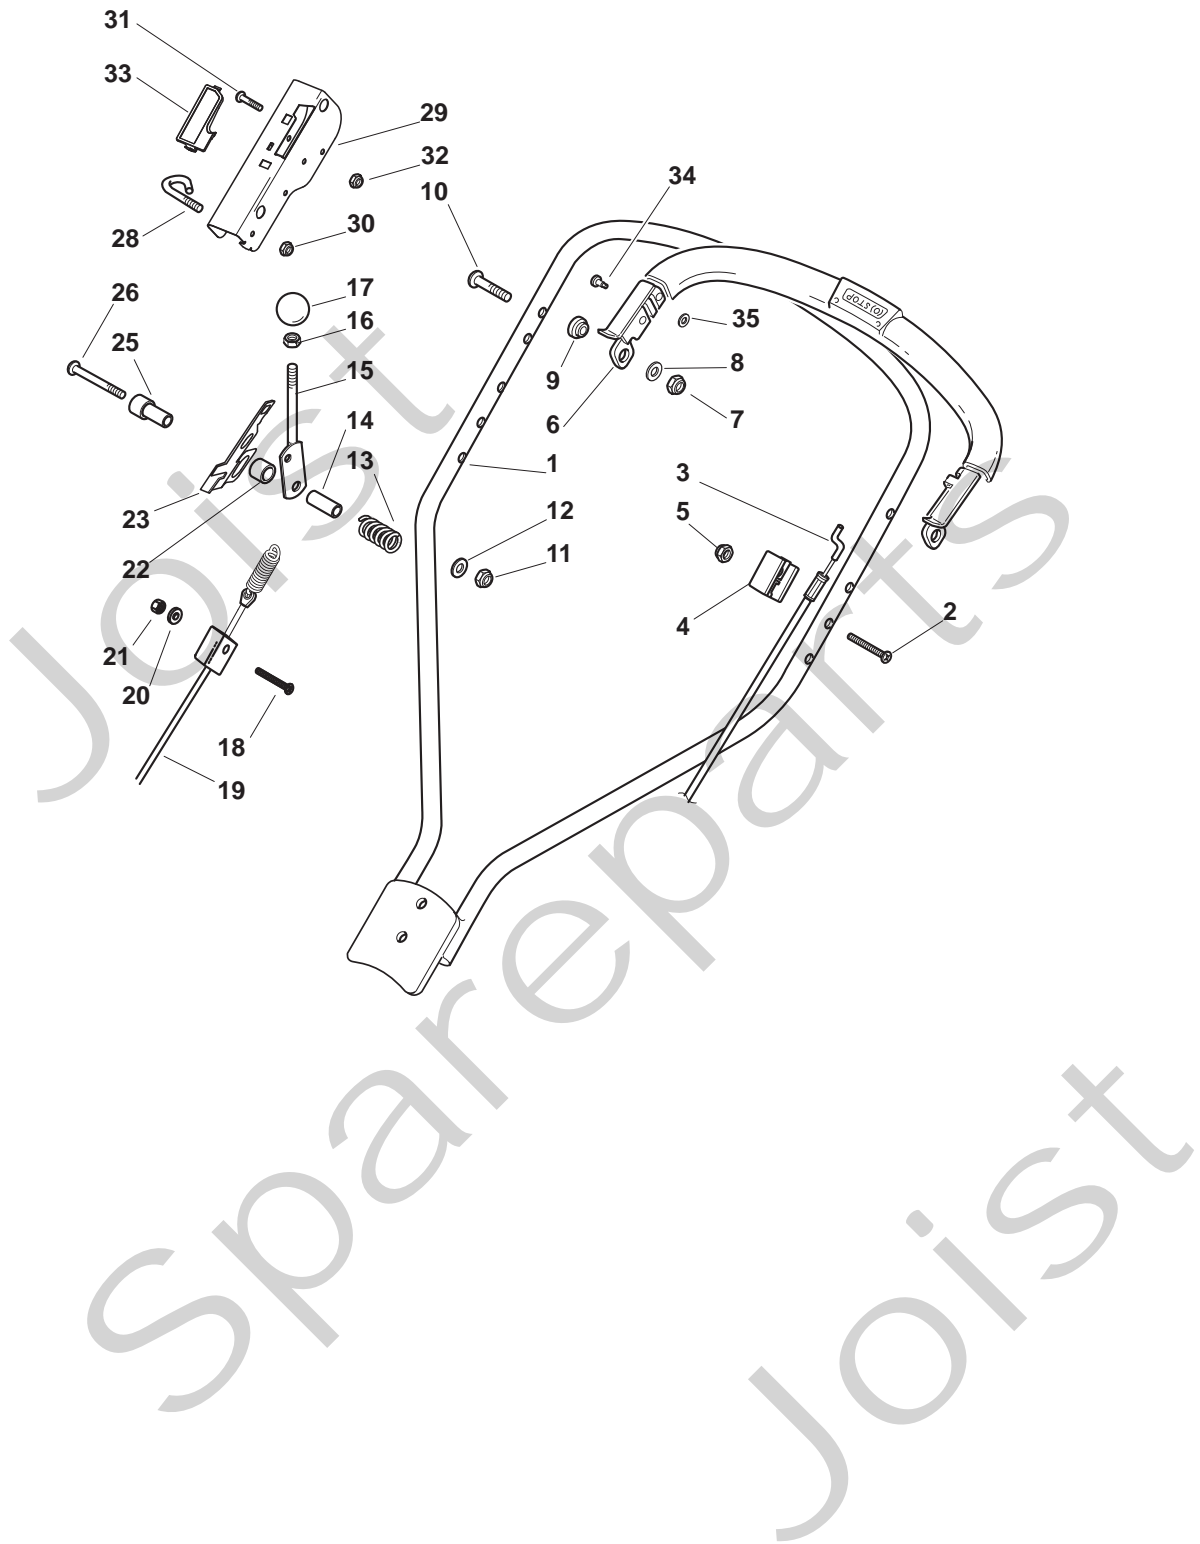

THIS INFORMATION IS NOT INTENDED FOR SALE OR RESALE, AND THIS NOTICE MUST REMAIN ON ALL COPIES.

Position	Part No.	Q.Ty	Description
1	81002909/1	1	Deck Grey
3	81002849/0	1	Axle, Front Wheels
12	12791011/0	4	Screw
13	81545105/0	1	Left Plate
14	12154510/0	4	Nut
15	81545104/0	1	Right Plate
16	81002851/0	1	Axle, Rear Wheels
17	12789000/0	2	Screw
18	81003323/0	1	Lever, Height Adjustment
19	12154330/0	2	Nut
20	12293200/0	1	Nut
21	22399812/0	1	Knob
22	12735661/0	2	Screw
23	22551529/0	2	Plate
24	12521330/0	2	Washer
25	22033329/0	1	Rod, Height Adjustment Control
26	12604899/0	2	Crown Fastener
27	22446184/0	1	Spring

Position	Part No.	Q.Ty	Description
1	322226097/1	1	Mask, Yellow
2	12728523/0	2	Screw
3	22778421/0	1	Bracket, L
6	12792611/0	4	Screw
7	22778419/0	1	Bracket, R
8	12293201/0	4	Nut
9	12815200/0	2	Screw
10	22020400/0	2	Fairlead
11	12728523/0	2	Screw
12	12292102/0	2	Nut

Position	Part No.	Q.Ty	Description
1	181006363/1	1	Handle, Upper Part Yellow
2	12727783/0	1	Screw
3	181000769/1	1	Cable, Thread Engine Brake
4	22551640/0	1	Plate
5	12154510/0	1	Nut
6	81003318/1	1	Lever, Engine Brake
7	12154510/0	2	Nut
8	12521330/0	2	Washer
9	22671660/1	2	Washer
10	12727784/0	2	Screw
11	12292100/0	1	Nut
12	12530060/0	1	Washer
13	22450446/0	1	Spring
14	22170840/0	1	Spacer
15	81003313/0	1	Lever, Driving
16	12293200/0	1	Nut
17	22399812/0	1	Knob
18	12727791/0	1	Screw
19	381000745/1	1	Cable, Rear Drive
20	12521330/0	1	Washer
21	12154510/0	1	Nut
22	22170843/0	1	Spacer
23	22551653/0	1	Plate
25	22170842/0	1	Spacer
26	12727786/0	1	Screw
28	22430314/0	1	Spring
29	81004405/0	1	Dash Board
30	12154510/0	1	Nut
31	12727792/0	1	Screw
32	12154510/0	1	Nut
33	22500050/0	1	Shoe
34	22524342/0	1	Pin
35	12604897/0	1	Snap Ring