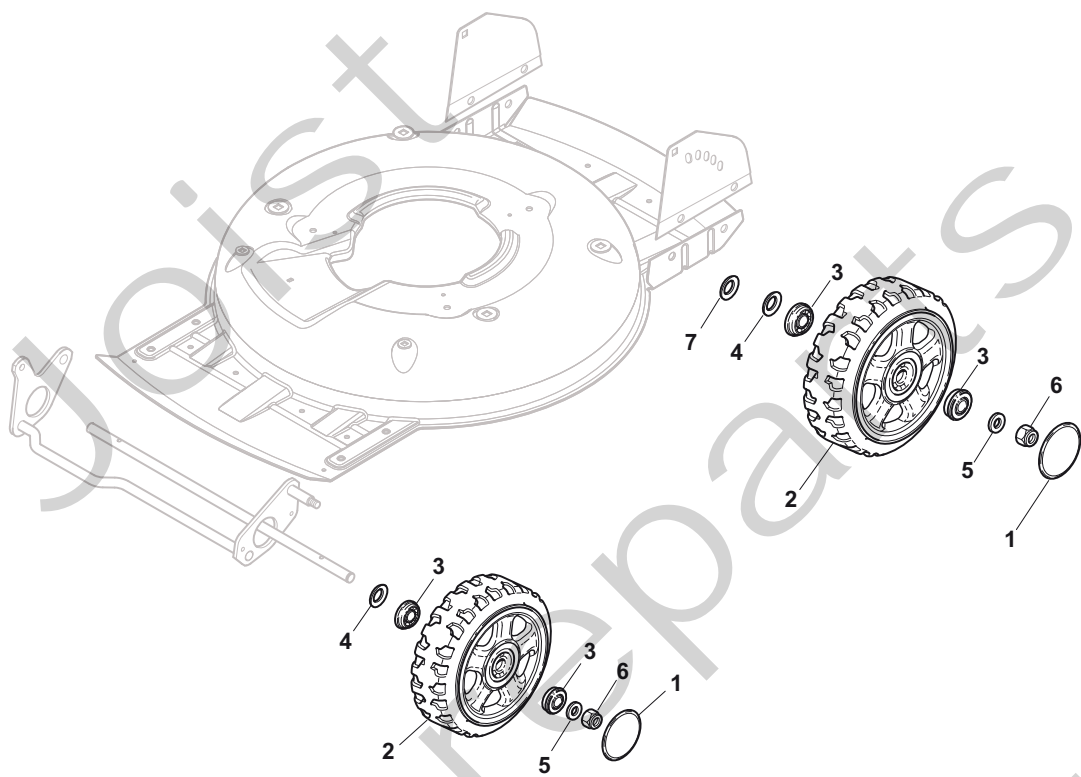

Position	Part No.	Q.Ty	Description
1	181006363/1	1	Handle, Upper Part Yellow
2	12727783/0	1	Screw
3	181000769/1	1	Cable, Thread Engine Brake
4	22551640/0	1	Plate
5	12154510/0	1	Nut
6	81003318/1	1	Lever, Engine Brake
7	12154510/0	2	Nut
8	12521330/0	2	Washer
9	22671660/1	2	Washer
10	12727784/0	2	Screw
11	12292100/0	1	Nut
12	12530060/0	1	Washer
13	22450446/0	1	Spring
14	22170840/0	1	Spacer
15	81003313/0	1	Lever, Driving
16	12293200/0	1	Nut
17	22399812/0	1	Knob
18	12727791/0	1	Screw
19	381000745/1	1	Cable, Rear Drive
20	12521330/0	1	Washer
21	12154510/0	1	Nut
22	22170843/0	1	Spacer
23	22551653/0	1	Plate
25	22170842/0	1	Spacer
26	12727786/0	1	Screw
28	22430314/0	1	Spring
29	81004405/0	1	Dash Board
30	12154510/0	1	Nut
31	12727792/0	1	Screw
32	12154510/0	1	Nut
33	22500050/0	1	Shoe
34	22524342/0	1	Pin
35	12604897/0	1	Snap Ring

Position	Part No.	Q.Ty	Description
1	12608600/0	2	Seeger
2	22570120/1	1	Pinion L
3	22120105/1	2	Ring Gear
4	22600092/0	1	Protection, R Wheel
5	12608600/0	2	Seeger
6	19216035/0	2	Bearing
7	22753000/0	2	Pin
9	22450437/0	1	Spring
10	35063902/0	1	Belt
11	22600093/0	1	Protection, L Wheel
12	22570110/1	1	Pinion R
15	81003095/0	1	Gear Box
16	22601909/0	1	Pulley
17	12645705/0	1	Pin

Position	Part No.	Q.Ty	Description
1	122465612/1	1	Hub With Pulley, Crankshaft Ø 25
2	81004146/0	1	Blade Winged
3	22672110/1	2	Clutch Washer
4	22672105/0	1	Washer
5	12508120/0	1	Cupped Spring
6	22041940/0	1	Clutch Bush
7	12736850/0	1	Screw
8	12139150/0	1	Feather, Crankshaft Ø 25
9	22524329/0	3	Pin
10	22672201/0	3	Washer
11	322207221/1	1	Flange, Yellow
12	22250012/0	3	Grommet
13	22671651/0	3	Washer
14	12521350/0	3	Washer
15	12155000/0	3	Nut
16	12791400/0	1	Screw
17	22450444/0	1	Spring
18	112735108/1	3	Screw