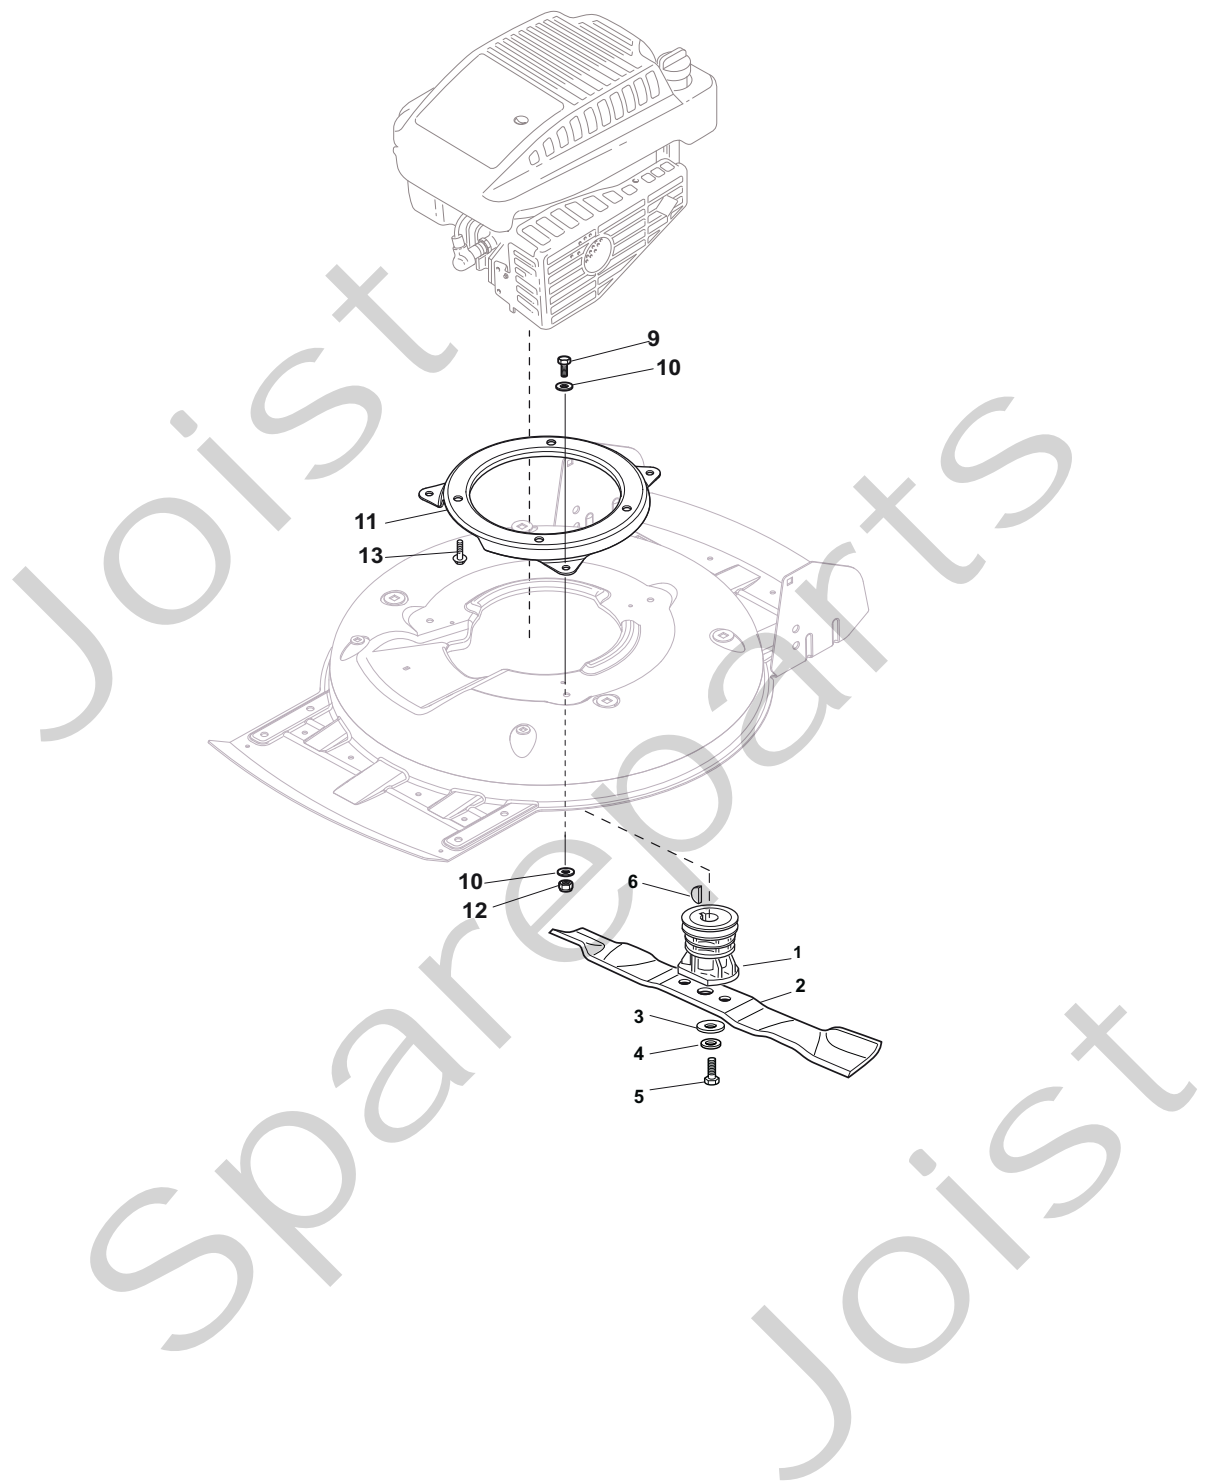

Position	Part No.	Q.Ty	Description
1	122465607/3	1	Hub With Pulley, Crankshaft Ø 22
2	81004146/0	1	Blade Standard
3	22160400/0	1	Elastic Washer
4	12523080/0	1	Washer
5	12735698/0	1	Screw
6	12139100/0	1	Feather, Crankshaft Ø 22.2
9	12792611/0	3	Screw
10	12523060/0	6	Washer
11	322207219/1	1	Flange
12	12293201/0	3	Nut
13	112735108/1	3	Screw