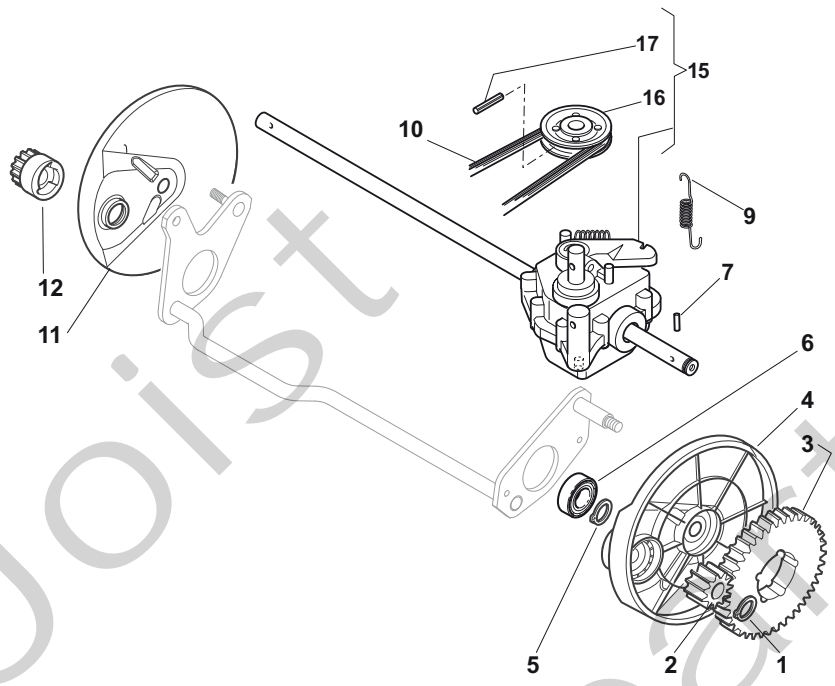

THIS INFORMATION IS NOT INTENDED FOR SALE OR RESALE, AND THIS NOTICE MUST REMAIN ON ALL COPIES.

Position	Part No.	Q.Ty	Description
1	81002909/1	1	Deck Grey
3	81002849/0	1	Axle, Front Wheels
12	12791011/0	4	Screw
13	81545105/0	1	Left Plate
14	12154510/0	4	Nut
15	81545104/0	1	Right Plate
16	81002851/0	1	Axle, Rear Wheels
17	12789000/0	2	Screw
18	81003323/0	1	Lever, Height Adjustment
19	12154330/0	2	Nut
20	12293200/0	1	Nut
21	22399812/0	1	Knob
22	12735661/0	2	Screw
23	22551529/0	2	Plate
24	12521330/0	2	Washer
25	22033329/0	1	Rod, Height Adjustment Control
26	12604899/0	2	Crown Fastener
27	22446184/0	1	Spring

Position	Part No.	Q.Ty	Description
1	322226097/1	1	Mask, Yellow
2	12728523/0	2	Screw
3	22778421/0	1	Bracket, L
6	12792611/0	4	Screw
7	22778419/0	1	Bracket, R
8	12293201/0	4	Nut
9	12815200/0	2	Screw
10	22020400/0	2	Fairlead
11	12728523/0	2	Screw
12	12292102/0	2	Nut

Joist
Spareparts
Joist

Position	Part No.	Q.Ty	Description
1	81006377/0	1	Right Handle, Lower Part Black
2	18566114/0	4	Cap
3	12819100/0	6	Screw
4	12155000/0	6	Nut
5	18203854/0	6	Protection
6	381006379/0	1	Left Handle, Lower Part Black
7	12793102/0	4	Screw
8	81006365/0	1	Handle, Middle Part Black
9	12155000/0	4	Nut
10	12523060/0	2	Washer
11	12523080/0	1	Washer
12	22399813/0	1	Knob

Position	Part No.	Q.Ty	Description
1	12608600/0	2	Seeger
2	22570120/1	1	Pinion L
3	22120105/1	2	Ring Gear
4	22600092/0	1	Protection, R Wheel
5	12608600/0	2	Seeger
6	19216035/0	2	Bearing
7	22753000/0	2	Pin
9	22450437/0	1	Spring
10	35063902/0	1	Belt
11	22600093/0	1	Protection, L Wheel
12	22570110/1	1	Pinion R
15	81003095/0	1	Gear Box
16	22601909/0	1	Pulley
17	12645705/0	1	Pin