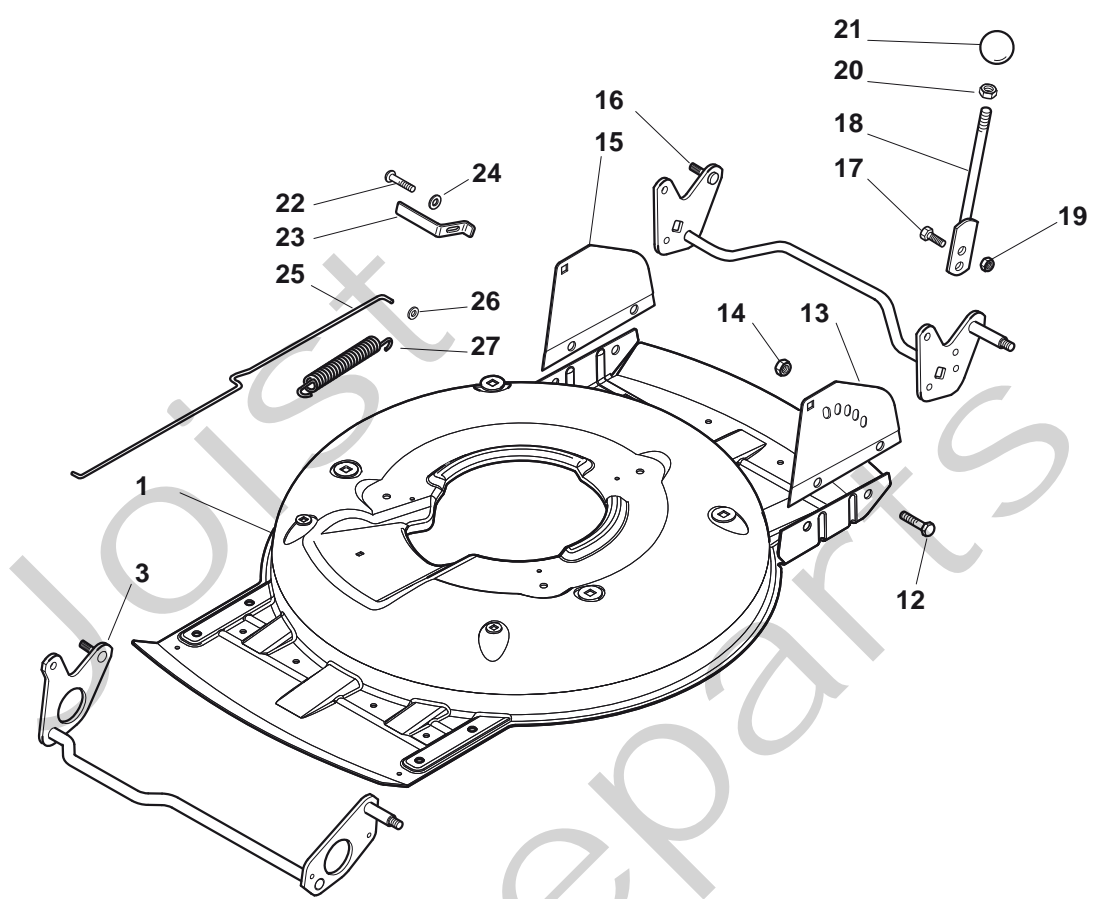

Genuine Spare Parts

www.stiga.com

MULTICLIP PLUS 50 S Model Year 2012

- Use GLOBAL GARDEN PRODUCT Genuine Spare Parts specified in the parts list for repair and/or replacement.
- The contents described in the parts list may change due to improvement.
- The drawings of the spare parts are only indicative and might not represent the part in question exactly.
- The indications "right" - "left" - "front" - "rear" refer to the position of the operator when using the machine.
- When placing orders of parts for repair and/or replacement, make sure that the illustrated parts list is the one applying to the machine's year of manufacture, as shown on the identification plate attached to the machine.

THIS INFORMATION IS NOT INTENDED FOR SALE OR RESALE, AND THIS NOTICE MUST REMAIN ON ALL COPIES.

Position	Part No.	Q.Ty	Description
1	81002909/1	1	Deck Grey
3	81002849/0	1	Axle, Front Wheels
12	12791011/0	4	Screw
13	81545105/0	1	Left Plate
14	12154510/0	4	Nut
15	81545104/0	1	Right Plate
16	81002851/0	1	Axle, Rear Wheels
17	12789000/0	2	Screw
18	81003323/0	1	Lever, Height Adjustment
19	12154330/0	2	Nut
20	12293200/0	1	Nut
21	22399812/0	1	Knob
22	12735661/0	2	Screw
23	22551529/0	2	Plate
24	12521330/0	2	Washer
25	22033329/0	1	Rod, Height Adjustment Control
26	12604899/0	2	Crown Fastener
27	22446184/0	1	Spring

Position	Part No.	Q.Ty	Description
1	322226097/1	1	Mask, Yellow
2	12728523/0	2	Screw
3	22778421/0	1	Bracket, L
6	12792611/0	4	Screw
7	22778419/0	1	Bracket, R
8	12293201/0	4	Nut
9	12815200/0	2	Screw
10	22020400/0	2	Fairlead
11	12728523/0	2	Screw
12	12292102/0	2	Nut

Position	Part No.	Q.Ty	Description
1	12608600/0	2	Seeger
2	22570120/1	1	Pinion L
3	22120105/1	2	Ring Gear
4	22600092/0	1	Protection, R Wheel
5	12608600/0	2	Seeger
6	19216035/0	2	Bearing
7	22753000/0	2	Pin
9	22450437/0	1	Spring
10	35063902/0	1	Belt
11	22600093/0	1	Protection, L Wheel
12	22570110/1	1	Pinion R
15	81003095/0	1	Gear Box
16	22601909/0	1	Pulley
17	12645705/0	1	Pin