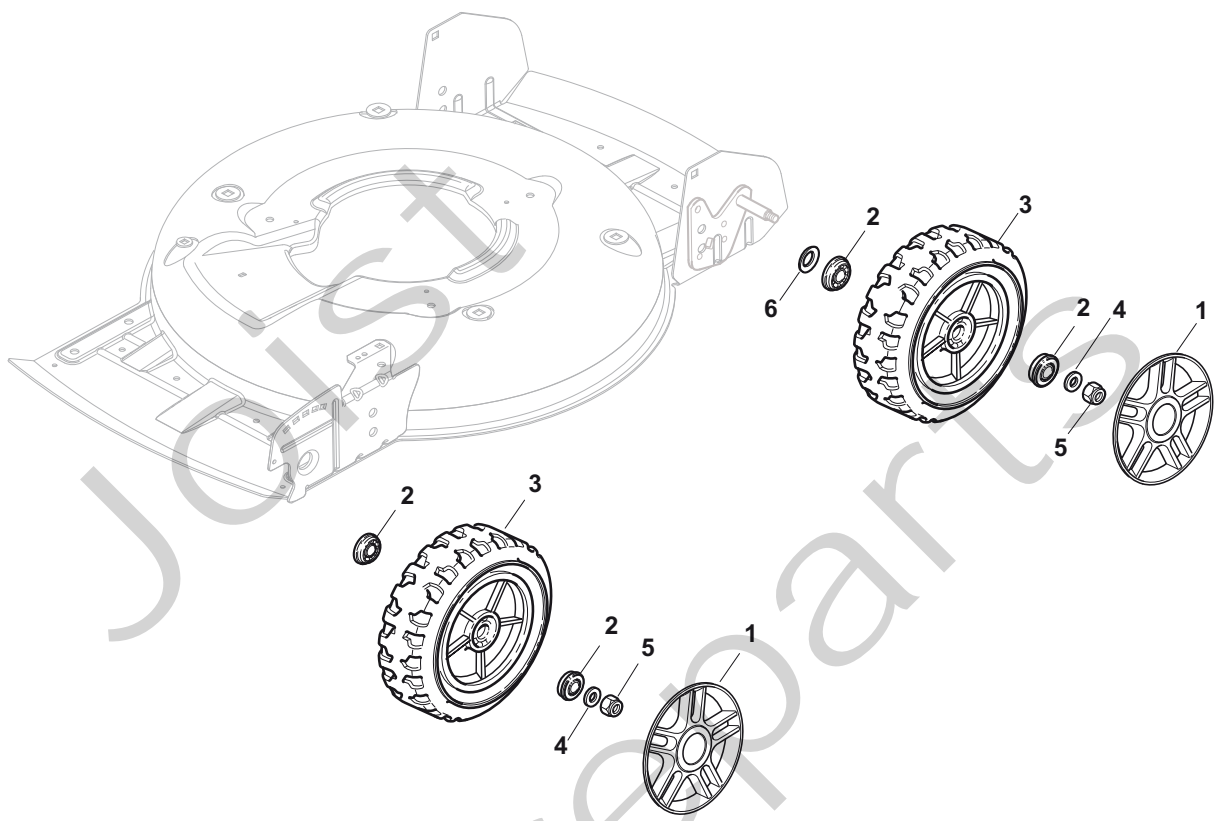

Position	Part No.	Q.Ty	Description
1	22110492/0	4	Hub Cap
2	22122200/0	8	Bearing
3	381007390/1	4	Wheel Ø 210
4	12521350/0	4	Washer
5	12155000/0	4	Nut
6	12530150/0	2	Elastic Washer

Joist
Spareparts
Joist