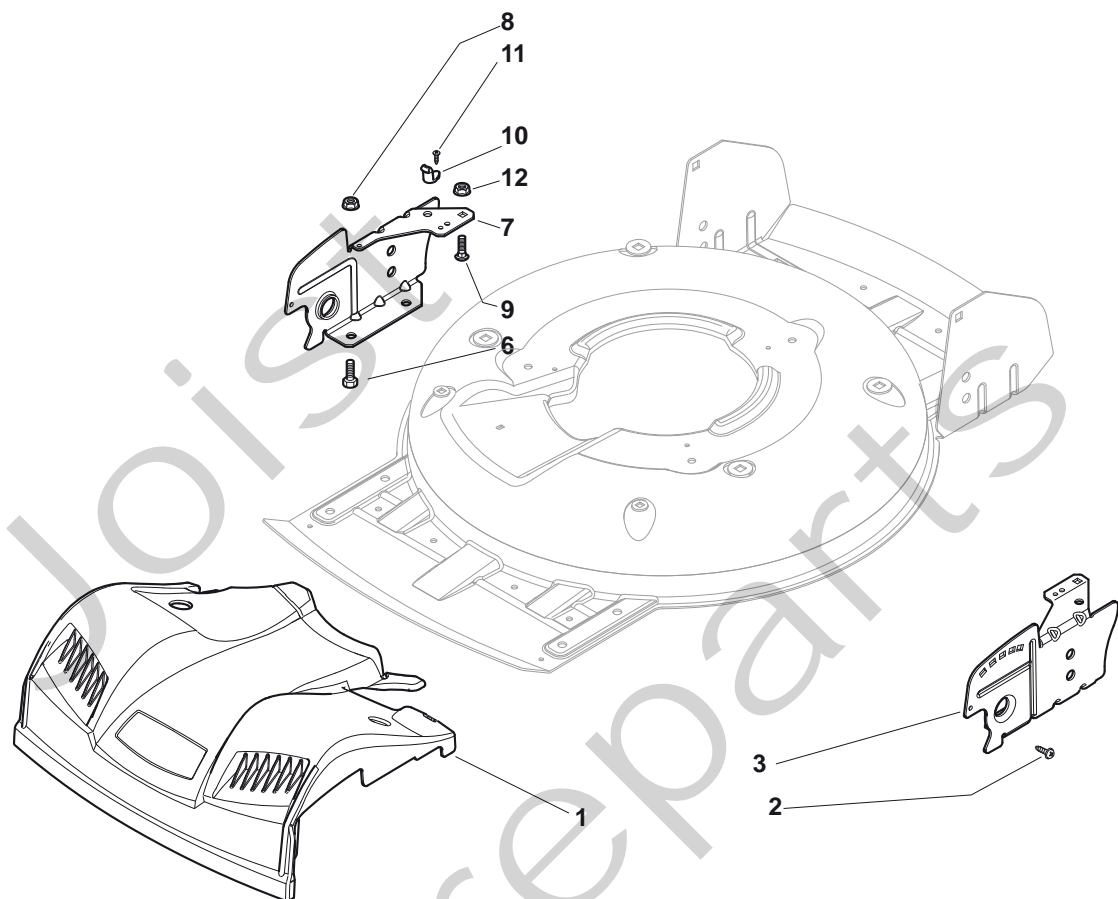

Genuine Spare Parts

www.stiga.com

MULTICLIP PLUS 50 S Model Year 2012

- Use GLOBAL GARDEN PRODUCT Genuine Spare Parts specified in the parts list for repair and/or replacement.
- The contents described in the parts list may change due to improvement.
- The drawings of the spare parts are only indicative and might not represent the part in question exactly.
- The indications "right" - "left" - "front" - "rear" refer to the position of the operator when using the machine.
- When placing orders of parts for repair and/or replacement, make sure that the illustrated parts list is the one applying to the machine's year of manufacture, as shown on the identification plate attached to the machine.

THIS INFORMATION IS NOT INTENDED FOR SALE OR RESALE, AND THIS NOTICE MUST REMAIN ON ALL COPIES.

Position	Part No.	Q.Ty	Description
1	81002909/1	1	Deck Grey
3	81002849/0	1	Axle, Front Wheels
12	12791011/0	4	Screw
13	81545105/0	1	Left Plate
14	12154510/0	4	Nut
15	81545104/0	1	Right Plate
16	81002851/0	1	Axle, Rear Wheels
17	12789000/0	2	Screw
18	81003323/0	1	Lever, Height Adjustment
19	12154330/0	2	Nut
20	12293200/0	1	Nut
21	22399812/0	1	Knob
22	12735661/0	2	Screw
23	22551529/0	2	Plate
24	12521330/0	2	Washer
25	22033329/0	1	Rod, Height Adjustment Control
26	12604899/0	2	Crown Fastener
27	22446184/0	1	Spring

Position	Part No.	Q.Ty	Description
1	322226097/1	1	Mask, Yellow
2	12728523/0	2	Screw
3	22778421/0	1	Bracket, L
6	12792611/0	4	Screw
7	22778419/0	1	Bracket, R
8	12293201/0	4	Nut
9	12815200/0	2	Screw
10	22020400/0	2	Fairlead
11	12728523/0	2	Screw
12	12292102/0	2	Nut

Position	Part No.	Q.Ty	Description
1	12608600/0	2	Seeger
2	22570120/1	1	Pinion L
3	22120105/1	2	Ring Gear
4	22600092/0	1	Protection, R Wheel
5	12608600/0	2	Seeger
6	19216035/0	2	Bearing
7	22753000/0	2	Pin
9	22450437/0	1	Spring
10	35063902/0	1	Belt
11	22600093/0	1	Protection, L Wheel
12	22570110/1	1	Pinion R
15	81003095/0	1	Gear Box
16	22601909/0	1	Pulley
17	12645705/0	1	Pin