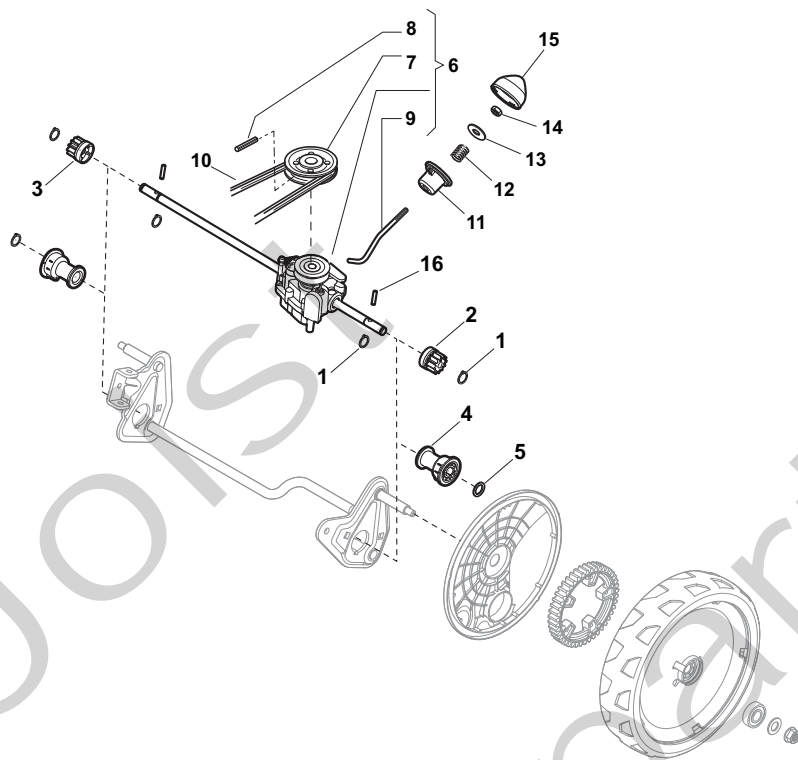

Position	Part No.	Q.Ty	Description
1	12608600/0	4	Seeger
2	22570120/1	1	Pinion L
3	22570110/1	1	Pinion R
4	322042067/0	2	Bush
5	112521371/0	2	Washer
6	81003092/0	1	Gear Box
7	22601904/0	1	Pulley
8	12645700/0	1	Pin
9	22033283/0	1	Adjustment Rod
10	135064196/0	1	Belt
11	22041957/1	1	Bush
12	22450063/0	1	Spring
13	22680009/0	1	Washer
14	12154510/0	1	Nut
15	22110230/0	1	Cap
16	22753000/0	2	Pin

Joist
Spareparts
Joist