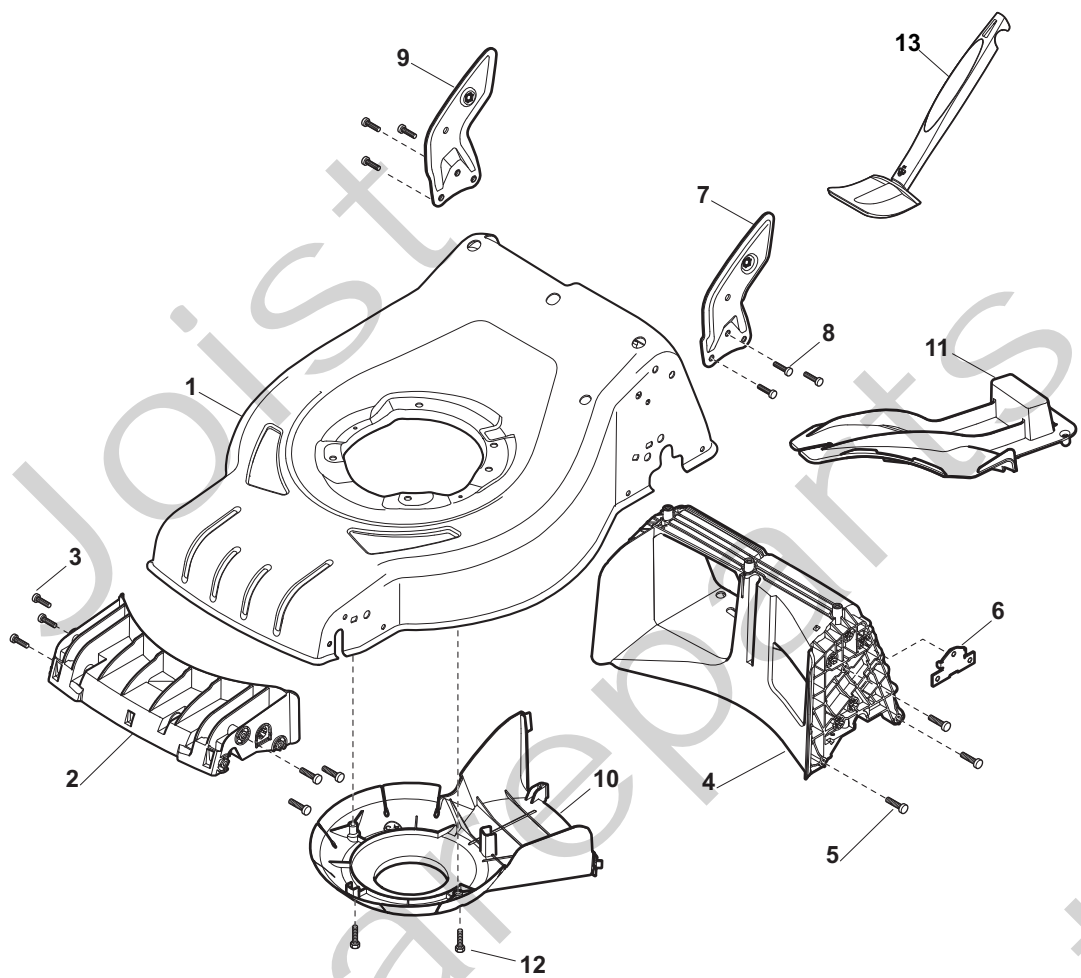

## COMBI 53 S Model Year 2012

- Use GLOBAL GARDEN PRODUCT Genuine Spare Parts specified in the parts list for repair and/or replacement.
- The contents described in the parts list may change due to improvement.
- The drawings of the spare parts are only indicative and might not represent the part in question exactly.
- The indications "right" - "left" - "front" - "rear" refer to the position of the operator when using the machine.
- When placing orders of parts for repair and/or replacement, make sure that the illustrated parts list is the one applying to the machine's year of manufacture, as shown on the identification plate attached to the machine.

THIS INFORMATION IS NOT INTENDED FOR SALE OR RESALE, AND THIS NOTICE MUST REMAIN ON ALL COPIES.

**STIGA**®

Position	Part No.	Q.Ty	Description
1	381004550/0	1	Deck Black
2	322108308/0	1	Front Conveyor Assy
3	112728699/0	6	Screw
4	322108302/0	1	Rear Conveyor Assy
5	112728699/0	6	Screw
6	322545213/0	2	Plate
7	381005167/0	1	Bracket, L
8	112727801/0	6	Screw
9	381005165/0	1	Bracket, R
10	322060250/0	1	Protection, Belt
11	322140244/0	1	Deflector
12	12728530/0	2	Screw
13	113300215/0	1	Scraper

Joist  
Spareparts  
Joist

Position	Part No.	Q.Ty	Description
1	381302853/0	1	Axle, Front Wheels
2	22545142/0	2	Plate
3	112728698/0	4	Screw
4	12521350/0	2	Washer
5	12155000/0	2	Nut
6	112436051/0	2	Plate
7	322869679/0	1	Rod, Height Adjustment
8	122519820/0	2	Pin
9	122446193/0	1	Spring
11	112728698/0	4	Screw
12	22545152/0	2	Plate
13	381302849/0	1	Axle, Rear Wheels
14	122534131/0	1	Pin
15	381003357/0	1	Lever, Height Adjustment
16	122446192/0	1	Spring
17	12154510/0	1	Nut
18	322600205/0	2	Wheel Protection
21	12521350/0	2	Washer
22	12155000/0	2	Nut

Position	Part No.	Q.Ty	Description
1	381007416/1	2	Ruota Ø 200
2	19216035/0	4	Bearing
3	322110645/0	2	Hub Cap Grey
5	381007417/1	2	Ruota Ø 280
6	19216035/0	4	Bearing
7	112728706/0	6	Screw
8	322120117/0	2	Ring Gear
9	322110646/0	2	Hub Cap Grey