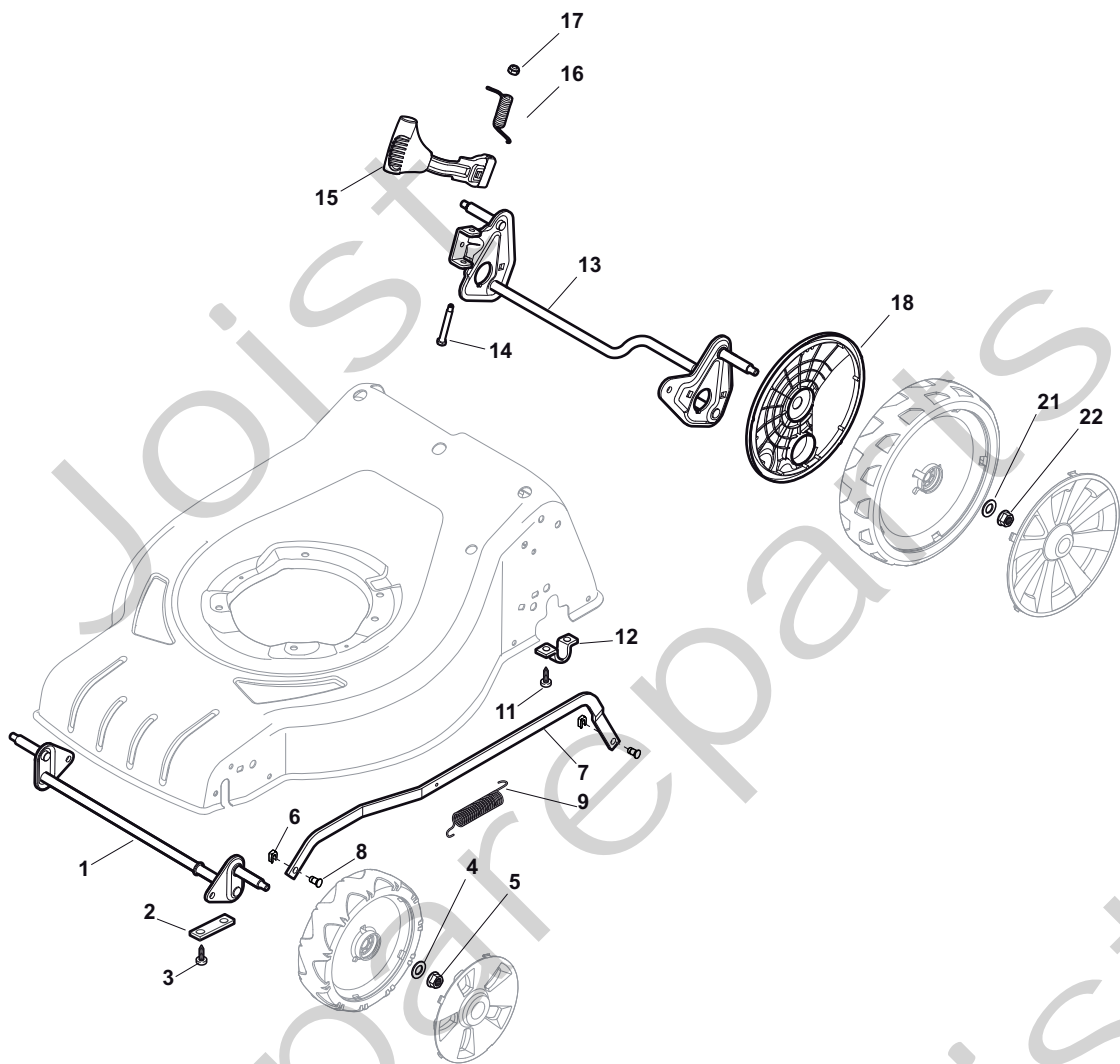

## COMBI 53 S Model Year 2012

- Use GLOBAL GARDEN PRODUCT Genuine Spare Parts specified in the parts list for repair and/or replacement.
- The contents described in the parts list may change due to improvement.
- The drawings of the spare parts are only indicative and might not represent the part in question exactly.
- The indications "right" - "left" - "front" - "rear" refer to the position of the operator when using the machine.
- When placing orders of parts for repair and/or replacement, make sure that the illustrated parts list is the one applying to the machine's year of manufacture, as shown on the identification plate attached to the machine.

THIS INFORMATION IS NOT INTENDED FOR SALE OR RESALE, AND THIS NOTICE MUST REMAIN ON ALL COPIES.

**STIGA**®

Position	Part No.	Q.Ty	Description
1	381004550/0	1	Deck Black
2	322108308/0	1	Front Conveyor Assy
3	112728699/0	6	Screw
4	322108302/0	1	Rear Conveyor Assy
5	112728699/0	6	Screw
6	322545213/0	2	Plate
7	381005167/0	1	Bracket, L
8	112727801/0	6	Screw
9	381005165/0	1	Bracket, R
10	322060250/0	1	Protection, Belt
11	322140244/0	1	Deflector
12	12728530/0	2	Screw
13	113300215/0	1	Scraper

Joist  
Spareparts  
Joist

Position	Part No.	Q.Ty	Description
1	381302853/0	1	Axle, Front Wheels
2	22545142/0	2	Plate
3	112728698/0	4	Screw
4	12521350/0	2	Washer
5	12155000/0	2	Nut
6	112436051/0	2	Plate
7	322869679/0	1	Rod, Height Adjustment
8	122519820/0	2	Pin
9	122446193/0	1	Spring
11	112728698/0	4	Screw
12	22545152/0	2	Plate
13	381302849/0	1	Axle, Rear Wheels
14	122534131/0	1	Pin
15	381003357/0	1	Lever, Height Adjustment
16	122446192/0	1	Spring
17	12154510/0	1	Nut
18	322600205/0	2	Wheel Protection
21	12521350/0	2	Washer
22	12155000/0	2	Nut

Position	Part No.	Q.Ty	Description
1	381007416/1	2	Ruota Ø 200
2	19216035/0	4	Bearing
3	322110645/0	2	Hub Cap Grey
5	381007417/1	2	Ruota Ø 280
6	19216035/0	4	Bearing
7	112728706/0	6	Screw
8	322120117/0	2	Ring Gear
9	322110646/0	2	Hub Cap Grey