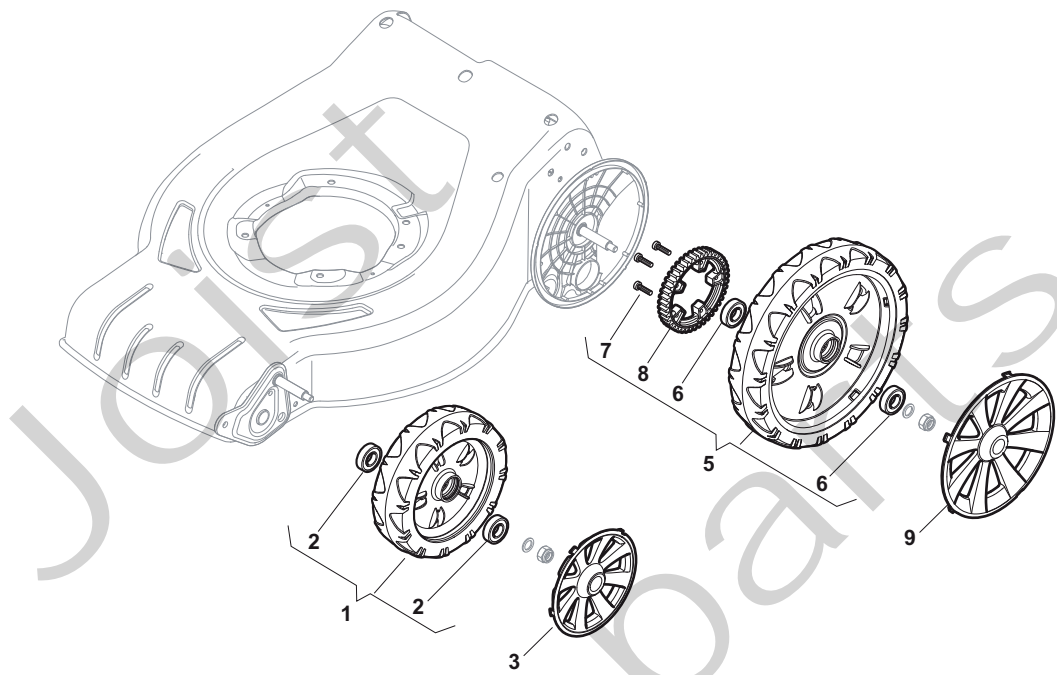

## COMBI 53 S Model Year 2012

- Use GLOBAL GARDEN PRODUCT Genuine Spare Parts specified in the parts list for repair and/or replacement.
- The contents described in the parts list may change due to improvement.
- The drawings of the spare parts are only indicative and might not represent the part in question exactly.
- The indications "right" - "left" - "front" - "rear" refer to the position of the operator when using the machine.
- When placing orders of parts for repair and/or replacement, make sure that the illustrated parts list is the one applying to the machine's year of manufacture, as shown on the identification plate attached to the machine.

THIS INFORMATION IS NOT INTENDED FOR SALE OR RESALE, AND THIS NOTICE MUST REMAIN ON ALL COPIES.

**STIGA**®

Position	Part No.	Q.Ty	Description
1	381004550/0	1	Deck Black
2	322108308/0	1	Front Conveyor Assy
3	112728699/0	6	Screw
4	322108302/0	1	Rear Conveyor Assy
5	112728699/0	6	Screw
6	322545213/0	2	Plate
7	381005167/0	1	Bracket, L
8	112727801/0	6	Screw
9	381005165/0	1	Bracket, R
10	322060250/0	1	Protection, Belt
11	322140244/0	1	Deflector
12	12728530/0	2	Screw
13	113300215/0	1	Scraper

Joist  
Spareparts  
Joist

Position	Part No.	Q.Ty	Description
1	381302853/0	1	Axle, Front Wheels
2	22545142/0	2	Plate
3	112728698/0	4	Screw
4	12521350/0	2	Washer
5	12155000/0	2	Nut
6	112436051/0	2	Plate
7	322869679/0	1	Rod, Height Adjustment
8	122519820/0	2	Pin
9	122446193/0	1	Spring
11	112728698/0	4	Screw
12	22545152/0	2	Plate
13	381302849/0	1	Axle, Rear Wheels
14	122534131/0	1	Pin
15	381003357/0	1	Lever, Height Adjustment
16	122446192/0	1	Spring
17	12154510/0	1	Nut
18	322600205/0	2	Wheel Protection
21	12521350/0	2	Washer
22	12155000/0	2	Nut

Position	Part No.	Q.Ty	Description
1	381007416/1	2	Ruota Ø 200
2	19216035/0	4	Bearing
3	322110645/0	2	Hub Cap Grey
5	381007417/1	2	Ruota Ø 280
6	19216035/0	4	Bearing
7	112728706/0	6	Screw
8	322120117/0	2	Ring Gear
9	322110646/0	2	Hub Cap Grey