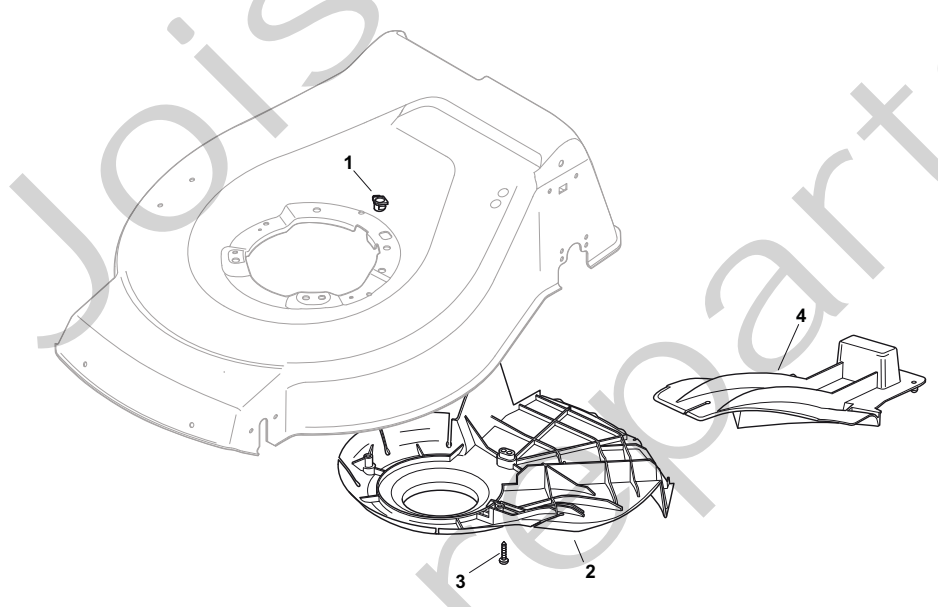

Joist
Spareparts
Joist

Position	Part No.	Q.Ty	Description
1	22291150/0	1	Rubber Insert
2	322060198/1	1	Protection, Belt
3	12728530/0	3	Screw
4	22140223/0	1	Deflector

Joist
Spareparts
Joist