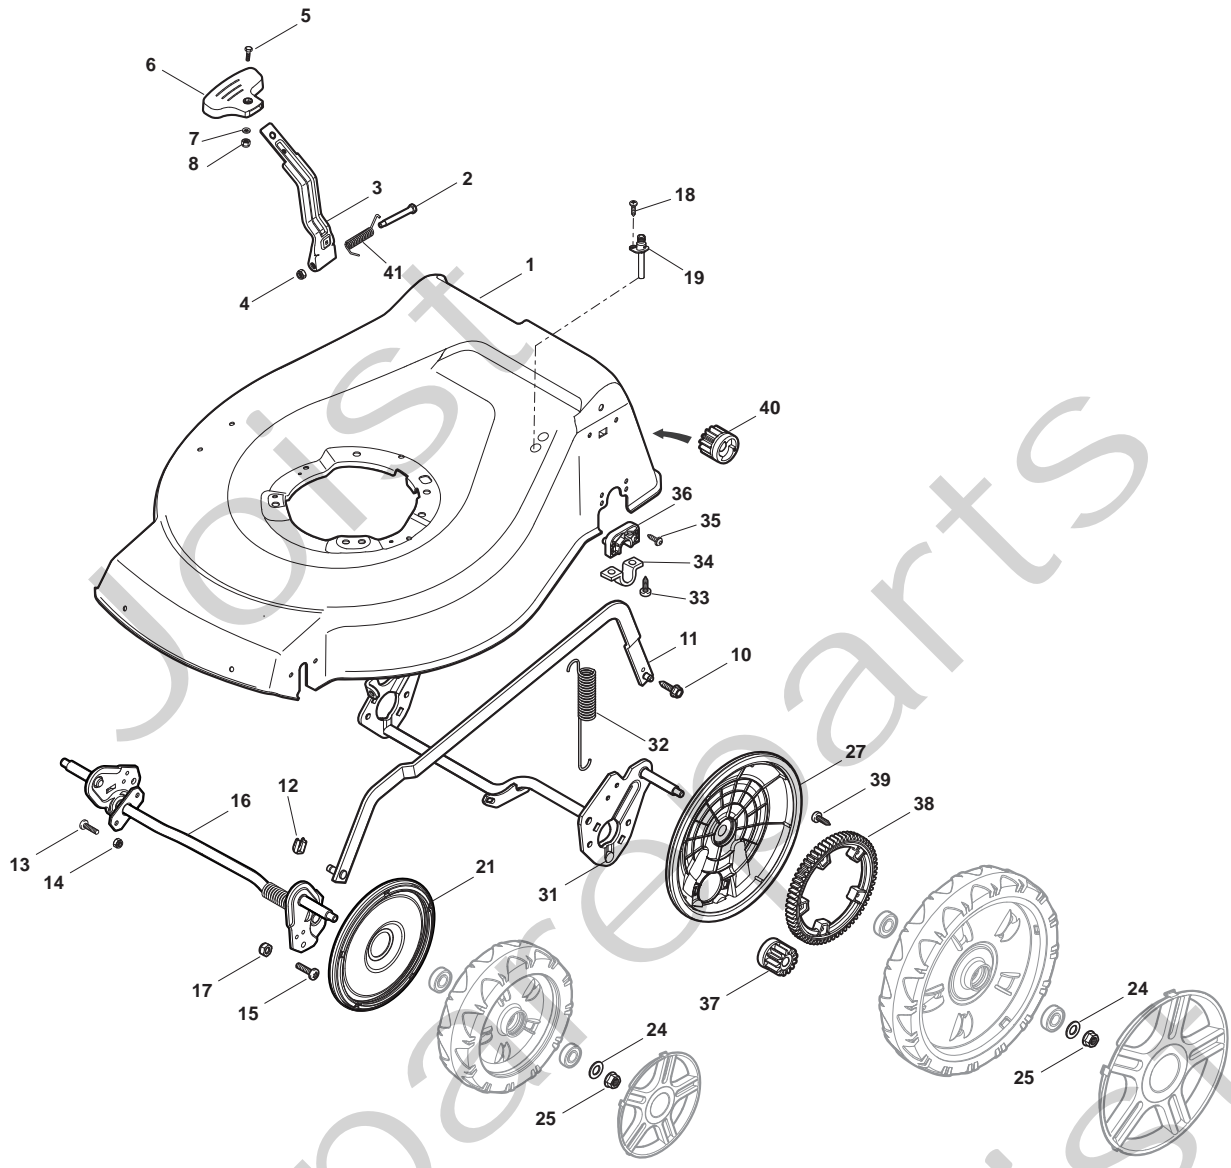

## COMBI 48 SQ Model Year 2012

- Use GLOBAL GARDEN PRODUCT Genuine Spare Parts specified in the parts list for repair and/or replacement.
- The contents described in the parts list may change due to improvement.
- The drawings of the spare parts are only indicative and might not represent the part in question exactly.
- The indications "right" - "left" - "front" - "rear" refer to the position of the operator when using the machine.
- When placing orders of parts for repair and/or replacement, make sure that the illustrated parts list is the one applying to the machine's year of manufacture, as shown on the identification plate attached to the machine.

THIS INFORMATION IS NOT INTENDED FOR SALE OR RESALE, AND THIS NOTICE MUST REMAIN ON ALL COPIES.

**STIGA**®

Position	Part No.	Q.Ty	Description
1	381004538/0	1	Deck Red
2	122534131/0	1	Pin
3	381003398/0	1	Lever, Height Adjustment
4	12154510/0	1	Nut
5	12788512/0	1	Screw
6	322394503/0	1	Knob
7	12521310/0	1	Washer
8	12150000/0	1	Nut
10	122943013/0	1	Screw
11	381002030/0	1	Rod, Height Adjustment
12	112436051/0	1	Plate
13	112727803/0	3	Screw
14	12154510/0	3	Nut
15	112727801/0	1	Screw
16	381002883/1	1	Axle, Front Wheels
17	12154510/0	1	Nut
18	12728450/0	1	Screw
19	322034002/0	1	Washing Connection
21	322600145/0	2	Protection, Wheel
24	12521350/0	4	Washer
25	12155000/0	4	Nut
27	322600208/0	2	Protection, Wheel
31	381302835/0	1	Axle, Rear Wheels
32	122450460/0	1	Spring
33	112728697/0	4	Screw
34	22545152/0	2	Plate
35	112728697/0	4	Screw
36	322785304/1	2	Support
37	122570134/0	1	Pinion L
38	322120115/0	2	Ring Gear
39	112728706/0	6	Screw
40	122570133/0	1	Pinion R
41	122446192/0	1	Spring

Position	Part No.	Q.Ty	Description
1	322108295/0	1	Stone-Guard
2	322600195/0	1	Ejection Guard
3	112727803/0	2	Screw
4	322806639/0	1	Fulcrum Pin
5	12154510/0	2	Nut
6	18203853/0	2	Protection
7	122450456/0	1	Spring
8	122517869/0	1	Pin
9	12604896/0	2	Crown Fastener