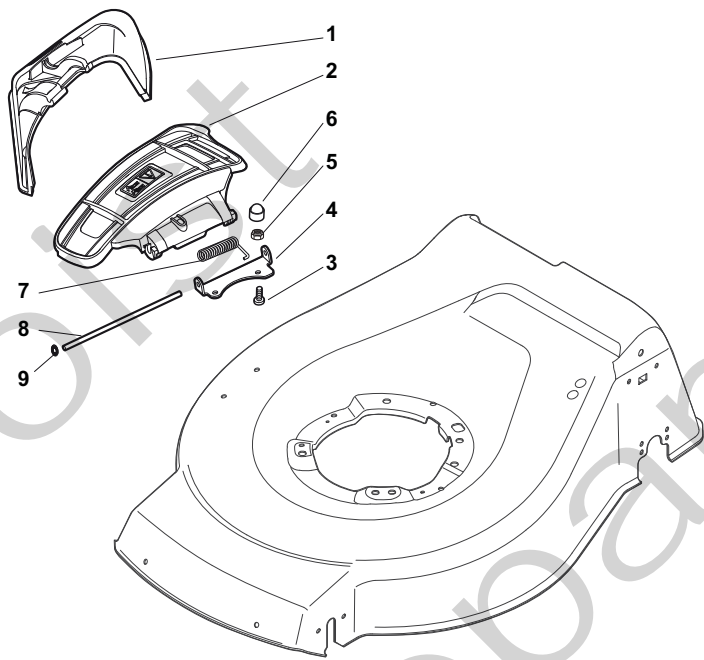

## COMBI 48 SQ Model Year 2012

- Use GLOBAL GARDEN PRODUCT Genuine Spare Parts specified in the parts list for repair and/or replacement.
- The contents described in the parts list may change due to improvement.
- The drawings of the spare parts are only indicative and might not represent the part in question exactly.
- The indications "right" - "left" - "front" - "rear" refer to the position of the operator when using the machine.
- When placing orders of parts for repair and/or replacement, make sure that the illustrated parts list is the one applying to the machine's year of manufacture, as shown on the identification plate attached to the machine.

THIS INFORMATION IS NOT INTENDED FOR SALE OR RESALE, AND THIS NOTICE MUST REMAIN ON ALL COPIES.

**STIGA**®

Position	Part No.	Q.Ty	Description
1	381004538/0	1	Deck Red
2	122534131/0	1	Pin
3	381003398/0	1	Lever, Height Adjustment
4	12154510/0	1	Nut
5	12788512/0	1	Screw
6	322394503/0	1	Knob
7	12521310/0	1	Washer
8	12150000/0	1	Nut
10	122943013/0	1	Screw
11	381002030/0	1	Rod, Height Adjustment
12	112436051/0	1	Plate
13	112727803/0	3	Screw
14	12154510/0	3	Nut
15	112727801/0	1	Screw
16	381002883/1	1	Axle, Front Wheels
17	12154510/0	1	Nut
18	12728450/0	1	Screw
19	322034002/0	1	Washing Connection
21	322600145/0	2	Protection, Wheel
24	12521350/0	4	Washer
25	12155000/0	4	Nut
27	322600208/0	2	Protection, Wheel
31	381302835/0	1	Axle, Rear Wheels
32	122450460/0	1	Spring
33	112728697/0	4	Screw
34	22545152/0	2	Plate
35	112728697/0	4	Screw
36	322785304/1	2	Support
37	122570134/0	1	Pinion L
38	322120115/0	2	Ring Gear
39	112728706/0	6	Screw
40	122570133/0	1	Pinion R
41	122446192/0	1	Spring

Position	Part No.	Q.Ty	Description
1	322108295/0	1	Stone-Guard
2	322600195/0	1	Ejection Guard
3	112727803/0	2	Screw
4	322806639/0	1	Fulcrum Pin
5	12154510/0	2	Nut
6	18203853/0	2	Protection
7	122450456/0	1	Spring
8	122517869/0	1	Pin
9	12604896/0	2	Crown Fastener