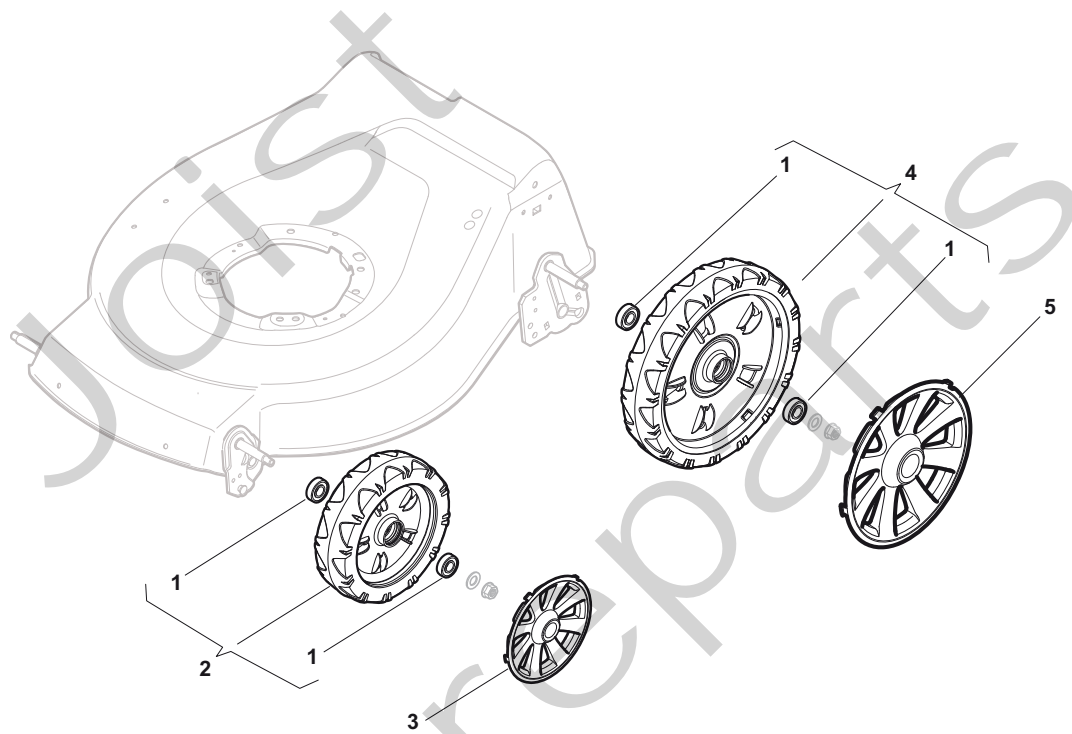

Position	Part No.	Q.Ty	Description
1	322108295/0	1	Stone-Guard
2	322600195/0	1	Ejection Guard
3	112727803/0	2	Screw
4	322806639/0	1	Fulcrum Pin
5	12154510/0	2	Nut
6	18203853/0	2	Protection
7	122450456/0	1	Spring
8	122517869/0	1	Pin
9	12604896/0	2	Crown Fastener

Joist  
Spareparts  
Joist

Position	Part No.	Q.Ty	Description
1	181005501/1	1	Throttle Cable
2	12735103/0	1	Screw
3	12523040/0	1	Washer

Joist  
Spareparts  
Joist

Position	Part No.	Q.Ty	Description
1	12608600/0	2	Seeger
2	112728697/0	4	Screw
3	322042063/0	2	Bush
4	22753000/0	2	Pin
5	81003092/0	1	Gear Box
6	22601909/0	1	Pulley
7	12645700/0	1	Pin
8	22033283/0	1	Adjustment Rod
9	35063800/0	1	Belt
11	22041957/1	1	Bush
12	22450063/0	1	Spring
13	22680009/0	1	Washer
14	12154510/0	1	Nut
15	22110230/0	1	Cap

Joist  
Spareparts  
Joist

Position	Part No.	Q.Ty	Description
1	19216035/0	8	Bearing
2	381007416/1	2	Wheel Ø 200
3	322110645/0	2	Hub Cap
4	381007417/1	2	Wheel Ø 280
5	322110646/0	2	Hub Cap

Joist  
Spareparts  
Joist

Position	Part No.	Q.Ty	Description
1	112735108/1	3	Screw
2	122465607/3	1	Hub, Crankshaft Ø 22.2
3	181004458/0	1	Blade Standard
4	22160400/0	1	Elastic Washer
5	12523080/0	1	Washer
6	12735698/0	1	Screw
7	12139100/0	1	Feather, Crankshaft Ø 22.2