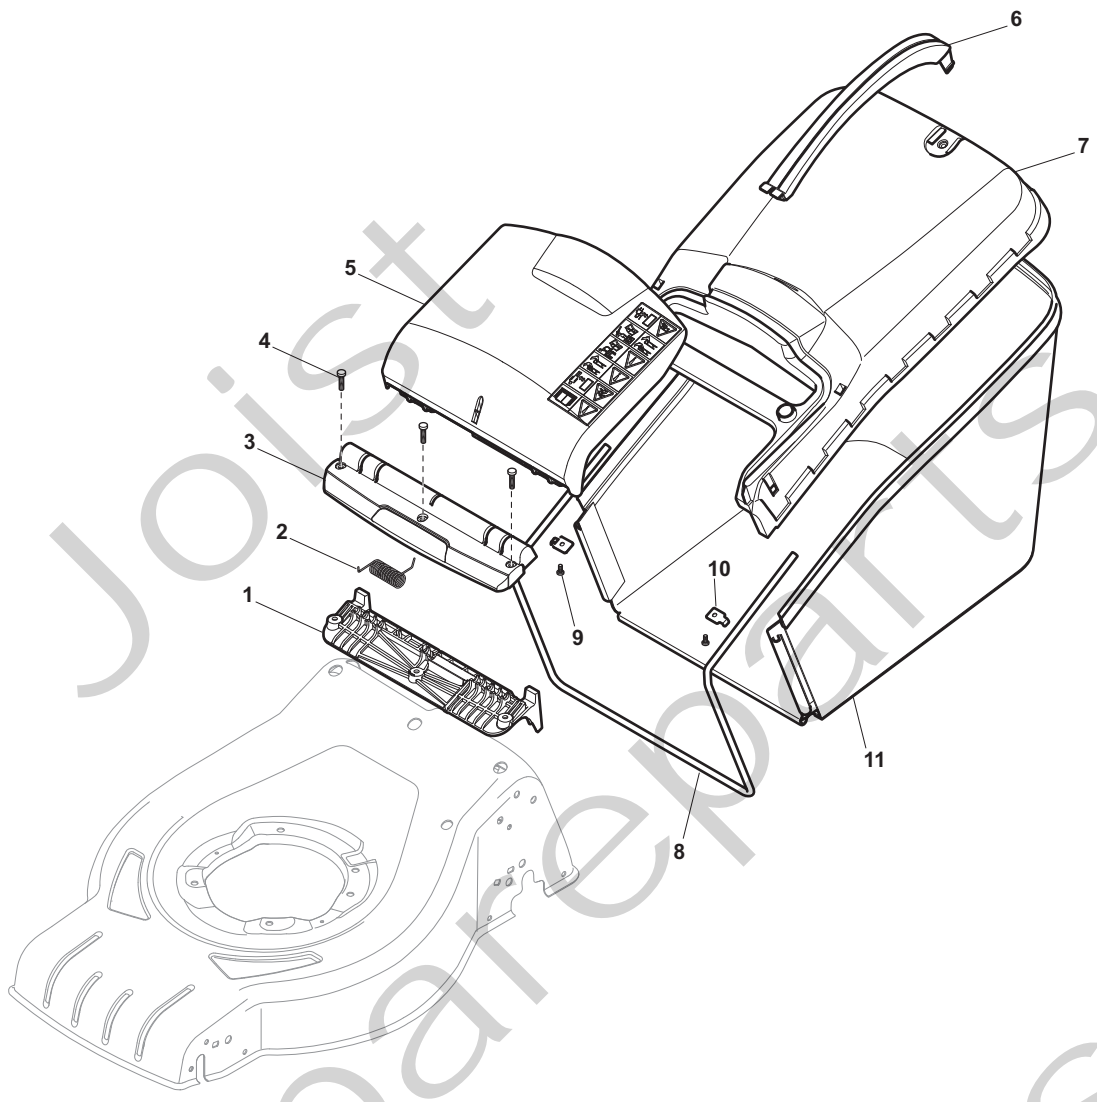

Position	Part No.	Q.Ty	Description
1	322785331/0	1	Support
2	122450464/0	1	Spring
3	322109556/0	1	Cover, Yellow
4	112728699/0	3	Screw
5	322600214/1	1	Stone-Guard Yellow
6	322393646/0	1	Handle
7	322486264/0	1	Grassbox Upper Part Yellow
8	122608561/0	1	Stiffening Lower
9	12728692/0	2	Screw
10	322545159/0	2	Plate
11	181002318/0	1	Box, Fabric

Joist
Spareparts
Joist