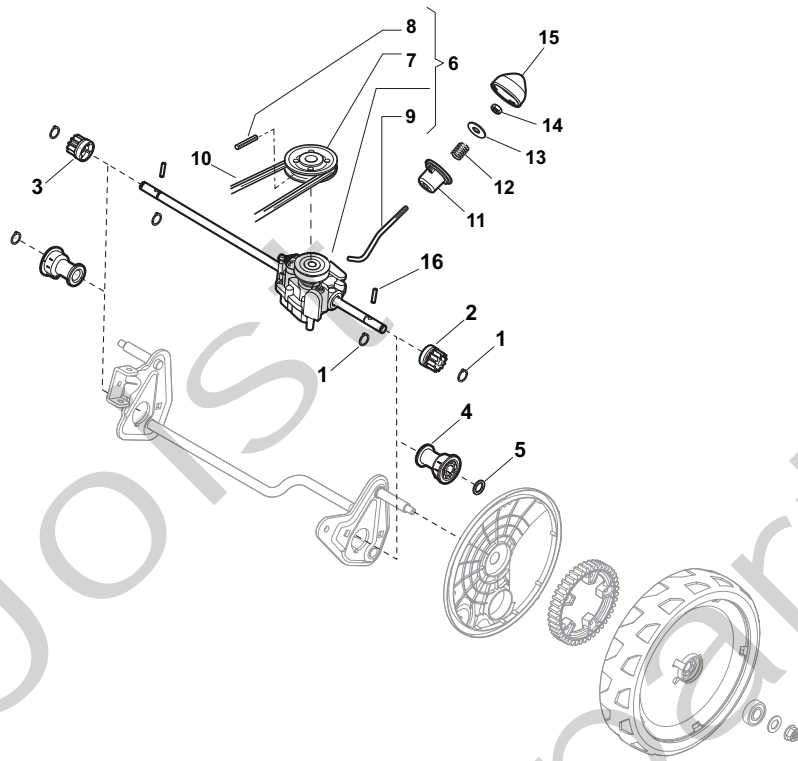

Position	Part No.	Q.Ty	Description
1	381007455/0	2	Wheel Ø 180
2	19216035/0	4	Bearing
3	322110638/0	2	Hub Cap Grey
5	381007467/0	2	Wheel Ø 240
6	19216035/0	4	Bearing
7	112728706/0	6	Screw
8	322120117/0	2	Ring Gear
9	322110639/0	2	Hub Cap Grey

Joist
Spareparts
Joist

Position	Part No.	Q.Ty	Description
1	381006737/0	1	Handle, Lower Part
2	112819110/0	2	Screw
3	122671651/0	2	Washer
4	22399900/0	2	Knob
5	12293200/0	2	Nut
7	12818900/0	2	Screw
9	22399900/0	2	Knob
10	12293200/0	2	Nut
11	12155000/0	2	Nut
12	12521350/0	2	Washer
13	12369500/0	2	Elastic Washer
15	381008691/0	1	Outfit, Screws
14	12760605/0	2	Screw

Position	Part No.	Q.Ty	Description
1	12608600/0	4	Seeger
2	22570120/1	1	Pinion L
3	22570110/1	1	Pinion R
4	322042066/0	2	Bush
5	112521371/0	2	Washer
6	81003092/0	1	Gear Box
7	22601904/0	1	Pulley
8	12645700/0	1	Pin
9	22033283/0	1	Adjustment Rod
10	35063800/0	1	Belt
11	22041957/1	1	Bush
12	22450063/0	1	Spring
13	22680009/0	1	Washer
14	12154510/0	1	Nut
15	22110230/0	1	Cap
16	22753000/0	2	Pin

Position	Part No.	Q.Ty	Description
1	112691100/0	3	Screw
2	122465607/3	1	Hub, Crankshaft Ø 22.2
3	81004346/3	1	Blade Standard
4	22160400/0	1	Elastic Washer
5	12523080/0	1	Washer
6	12735698/0	1	Screw
7	12139100/0	1	Feather, Crankshaft Ø 22.2