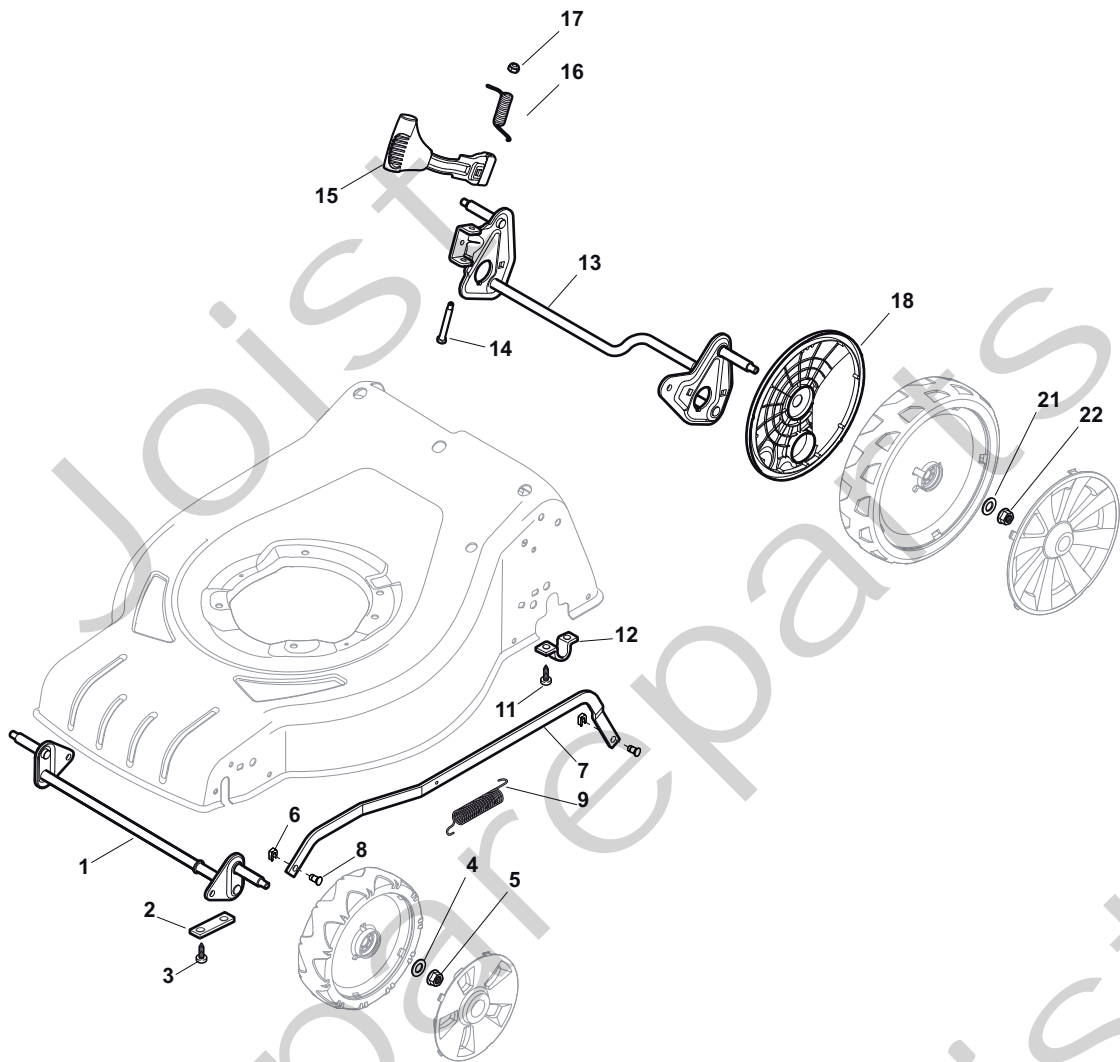

Joist
Spareparts
Joist

Position	Part No.	Q.Ty	Description
1	381302821/0	1	Axle, Front Wheels
2	22545142/0	2	Plate
3	112728698/0	4	Screw
4	12521350/0	2	Washer
5	12155000/0	2	Nut
6	112436051/0	2	Plate
7	322869683/0	1	Rod, Height Adjustment
8	122519820/0	2	Pin
8	122519823/0	2	Pin
9	122446193/0	1	Spring
11	112728698/0	4	Screw
12	22545152/0	2	Plate
13	381302817/0	1	Axle, Rear Wheels
14	122534131/0	1	Pin
15	381003357/0	1	Lever, Height Adjustment
16	122446192/0	1	Spring
17	12154510/0	1	Nut
18	322600205/0	2	Wheel Protection
21	12521350/0	2	Washer
22	12155000/0	2	Nut

Position	Part No.	Q.Ty	Description
1	381007455/0	2	Wheel Ø 180
2	19216035/0	4	Bearing
3	322110638/0	2	Hub Cap Grey
5	381007467/0	2	Wheel Ø 240
6	19216035/0	4	Bearing
7	112728706/0	6	Screw
8	322120117/0	2	Ring Gear
9	322110639/0	2	Hub Cap Grey

Position	Part No.	Q.Ty	Description
1	12608600/0	4	Seeger
2	22570120/1	1	Pinion L
3	22570110/1	1	Pinion R
4	322042066/0	2	Bush
5	112521371/0	2	Washer
6	81003092/0	1	Gear Box
7	22601904/0	1	Pulley
8	12645700/0	1	Pin
9	22033283/0	1	Adjustment Rod
10	35063800/0	1	Belt
11	22041957/1	1	Bush
12	22450063/0	1	Spring
13	22680009/0	1	Washer
14	12154510/0	1	Nut
15	22110230/0	1	Cap
16	22753000/0	2	Pin

Position	Part No.	Q.Ty	Description
1	112691100/0	3	Screw
2	122465607/3	1	Hub, Crankshaft Ø 22.2
3	81004346/3	1	Blade Standard
4	22160400/0	1	Elastic Washer
5	12523080/0	1	Washer
6	12735698/0	1	Screw
7	12139100/0	1	Feather, Crankshaft Ø 22.2