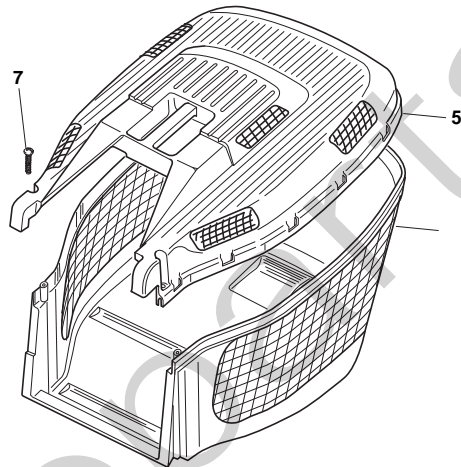

Joist
Spare
Joist

Position	Part No.	Q.Ty	Description
1	22785136/1	1	Support
2	22517858/0	1	Pin
3	22450431/0	1	Spring
4	322600099/1	1	Stone-Guard
5	22486122/0	1	Grassbox Upper Part
6	22486128/0	1	Grassbox Lower Part
7	12728686/0	2	Screw

Joist
Spareparts
Joist