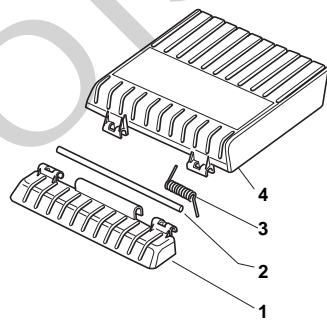

Joist
Spare
Joist

Position	Part No.	Q.Ty	Description
1	22785136/1	1	Support
2	22517858/0	1	Pin
3	22450431/0	1	Spring
4	322600099/1	1	Stone-Guard
5	22486122/0	1	Grassbox Upper Part
6	22486128/0	1	Grassbox Lower Part
7	12728686/0	2	Screw

Joist
Spareparts
Joist