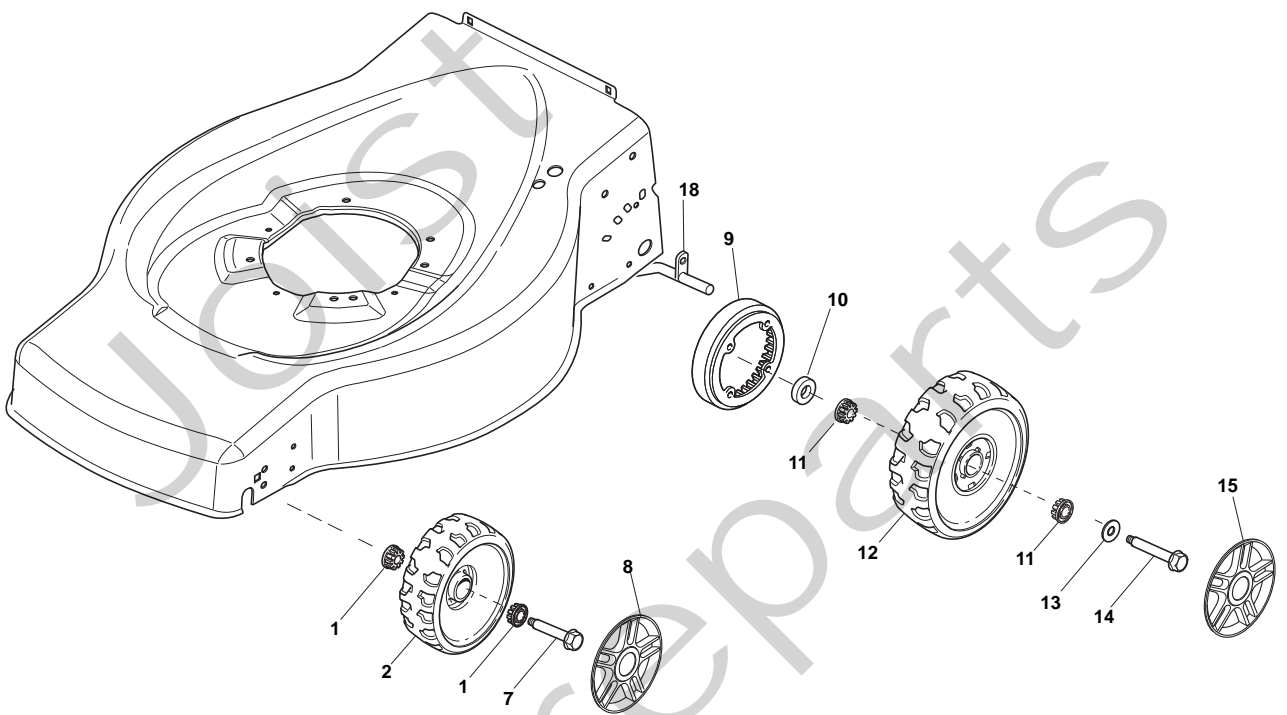

Position	Part No.	Q.Ty	Description
1	22122200/0	4	Bearing
2	22686091/1	2	Wheel Ø 165
7	22524340/0	2	Pin
8	22110491/0	2	Hub Cap
9	22120109/0	2	Sprocket
10	22170622/0	2	Spacer
11	22122200/0	4	Bearing
12	22686093/0	2	Wheel Ø 190
13	12523050/0	2	Washer
14	12735599/0	2	Pin
15	22110492/0	2	Hub Cap
18	22033393/0	1	Axle, Rear Wheels

Joist
Spareparts
Joist