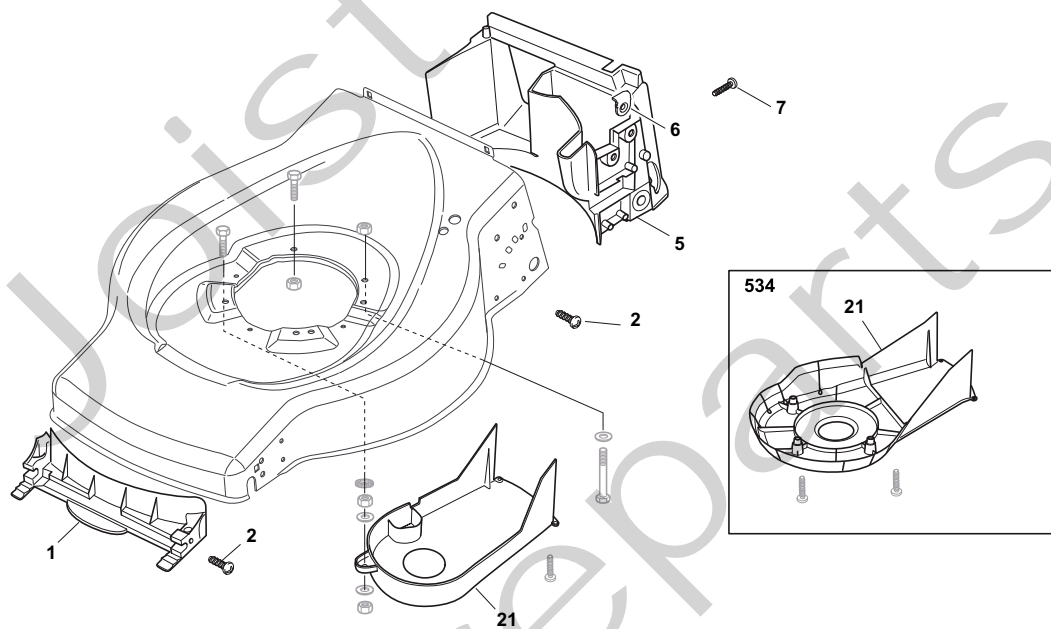

THIS INFORMATION IS NOT INTENDED FOR SALE OR RESALE, AND THIS NOTICE MUST REMAIN ON ALL COPIES.

**STIGA**®

Position	Part No.	Q.Ty	Description
1	81002538/0	1	Deck Red
2	12155000/0	2	Nut
3	81000153/0	1	Axle, Front Wheels
4	12760600/0	2	Screw
5	22131750/0	2	Nut
6	22600095/0	2	Protection
7	22671651/0	2	Washer
12	22033317/0	1	Adjustment Rod
13	81000159/0	2	Axle, Rear Wheels
14	22753001/0	2	Pin
15	22033364/0	2	Axle, Rear Wheels
16	22600106/1	2	Protection, Wheel
17	81003303/0	1	Lever, Height Adjustment
18	12728689/0	2	Screw
19	22122202/0	4	Bearing
22	122446186/0	1	Spring (Only for 534 model)

Position	Part No.	Q.Ty	Description
1	22108271/0	1	Front Conveyor Assy
2	12728686/0	6	Screw
5	22108272/2	1	Rear Conveyor Assy
6	322545189/0	4	Plate
7	12728686/0	2	Screw
21	22060212/0	1	Protection, Belt

Position	Part No.	Q.Ty	Description
1	12608520/0	2	Seeger
2	22160520/0	2	Dust Cover
3	22570125/0	2	Pinion
4	22076645/0	2	Key
5	22160520/0	2	Dust Cover
6	12622620/0	2	Pin
7	22122202/0	2	Bearing
8	22600106/1	2	Protection, Wheel
9	81003303/0	1	Lever, Height Adjustment
10	12728689/0	2	Screw
11	12713801/0	1	Dowel
12	22601909/0	1	Pulley
13	181003093/1	1	Gear Box
15	22753001/0	2	Pin
16	22450438/0	1	Spring
17	35063750/0	1	Belt

Position	Part No.	Q.Ty	Description
1	122465607/3	1	Hub With Pulley, Crankshaft Ø 22
2	81004365/3	1	Blade Standard
3	22160400/0	1	Elastic Washer
4	12523080/0	1	Washer
5	12735698/0	1	Screw
6	12139100/0	1	Feather, Crankshaft Ø 22.2
12	12793701/0	2	Screw
13	12293201/0	2	Nut
14	12691800/0	1	Screw
15	12521350/0	1	Washer
16	12155000/0	1	Nut
17	12691200/0	1	Screw
18	12540060/0	1	Washer
19	12293200/0	1	Nut
20	22671651/0	1	Washer
22	25670011/0	1	Washer
23	12155000/0	1	Nut
24	12728686/0	2	Screw