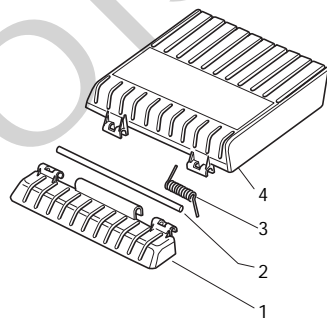

Joist
Spare
Joist

Position	Part No.	Q.Ty	Description
1	22785136/1	1	Support
2	22517858/0	1	Pin
3	22450431/0	1	Spring
4	322600099/1	1	Stone-Guard
5	22486122/0	1	Grassbox Upper Part
6	22486128/0	1	Grassbox Lower Part
7	12728686/0	2	Screw

Joist
Spareparts
Joist