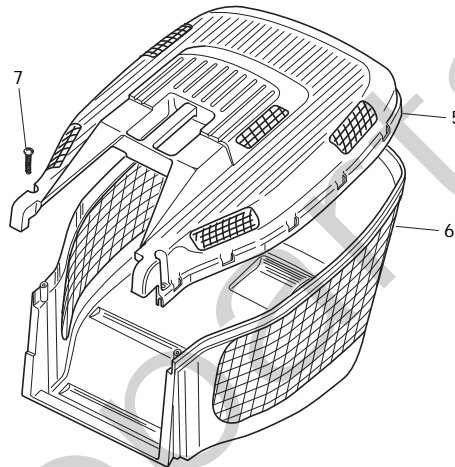

Joist
Spare
Joist

Position	Part No.	Q.Ty	Description
1	22785136/1	1	Support
2	22517858/0	1	Pin
3	22450431/0	1	Spring
4	322600099/1	1	Stone-Guard
5	22486122/0	1	Grassbox Upper Part
6	22486128/0	1	Grassbox Lower Part
7	12728686/0	2	Screw

Joist
Spareparts
Joist