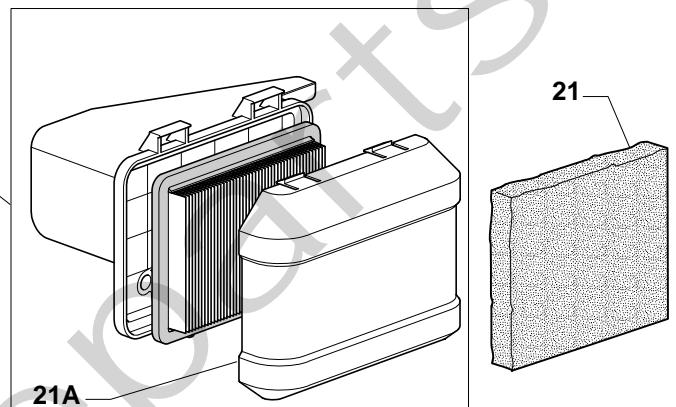

MULTICLIP 50 S PLUS

MULTICLIP 50 S PLUS

Pos. Fig.	Antal Quantity	Art No Part No	Benämning	Description	Anmärkning Notes
B	1	118550248/0	Packning	Gasket Carburettor Assy	
A	1	118550389/0	Kit Repair, Carburettor	Kit Repair, Carburettor	
1	1	118550276/0	Start kpl	Starter Assy	
A1	1	118550388/0	Kit Repair, Carburettor	Kit Repair, Carburettor	
2	1	118550336/0	Mutter	Nut	
3	1	118550335/0	Starter Cup	Starter Cup	
4	1	118550254/0	Fläkt	Flywheel Fan	
5	1	118550253/0	Svängjul	Flywheel Ass.Y	
6	1	118550301/0	Skruv	Stud Bolt	
7	1	118550255/0	Elektron kspole	Electronic Coil	
9	1	118550274/0	Starthandtag	Starter Handle	
10	1	118550275/0	Starter Pawl Set	Starter Pawl Set	
11	1	118550258/1	Lufffilter	Air Cleaner Assy	
12	1	118550378/0	Packning	Gasket Assy	
13	1	118550376/0	Flywheel Brake/Stop Switch Assy	Flywheel Brake/Stop Switch Assy	
14	2	118550302/0	Skruv	Stud Bolt	
15	1	118550340/0	Bränsleslang-in	Fuel Pipe	
16	1	118550259/0	Remote Control Assy	Remote Control Assy	
17	2	118550298/0	Skruv	Stud Bolt	
18	1	118550339/0	Lock	Fuel Cap	
19	1	118550314/0	Bränslefilter	Fuel Filter	
20	1	118550316/0	Tank	Tank	
21A	1	118550396/0	Lufffilterlock	Air Cleaner Cover	
21	1	118550452/0	Lufffilter	Air Filter	
22	1	118550337/0	Casing Clamp	Casing Clamp	
23	1	118550338/0	Skruv	Screw	
24	1	118550397/0	Governor Link	Governor Link	
25	1	118550260/0	Fjäder	Spring	
26	1	118550266/0	Arm Governor Assy	Arm Governor Assy	
27	1	118550263/0	Fjäder	Spring	
28	1	118550264/0	Choke Control Rod	Choke Control Rod	
29	1	118550390/0	Förgasare	Carburettor	
30	1	118550315/0	Skruv	Stud Bolt