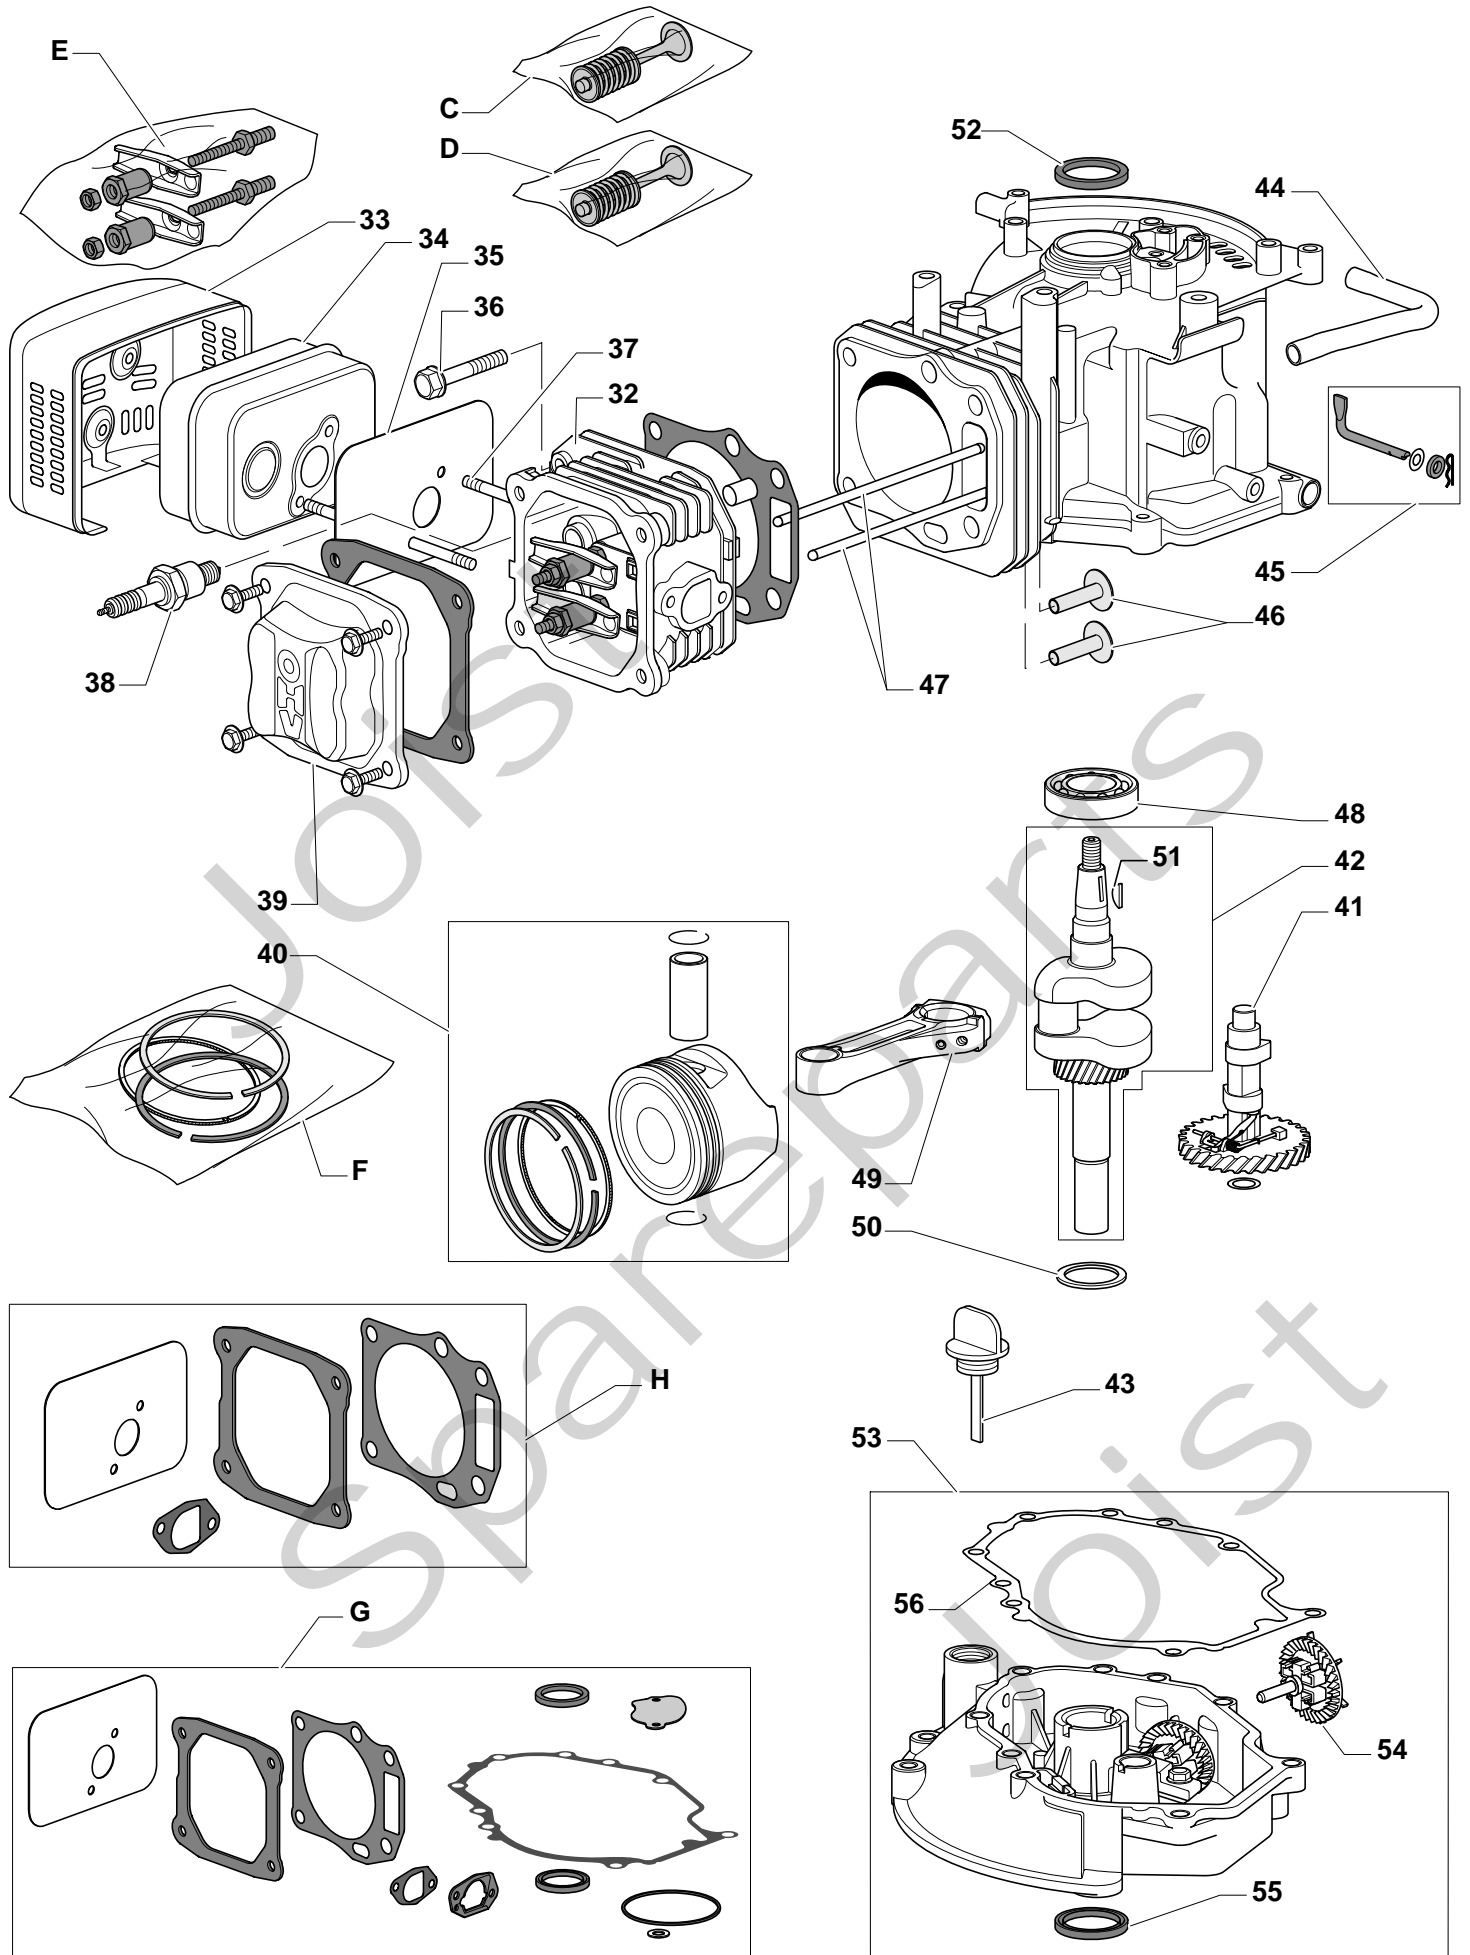

MULTICLIP 50 S PLUS

MULTICLIP 50 S PLUS

Pos. Fig.	Antal Quantity	Art No Part No	Benämning	Description	Anmärkning Notes
E	1	118550273/0	Valve Arm Set	Valve Arm Set	
C	1	118550292/0	Intake Valve Assy	Intake Valve Assy	
D	1	118550294/0	Exhaust Valve Assy	Exhaust Valve Assy	
F	1	118550384/0	Piston, Ring Set	Piston, Ring Set	
G	1	118550403/0	Packning	Engine Gasket Set	
H	1	118550405/0	Cylinder Head Gasket Set	Cylinder Head Gasket Set	
32	1	118550244/0	Cylinder Head Assy	Cylinder Head Assy	
33	1	118550268/1	Ljuddämparskydd	Muffler Guard	
34	1	118550269/0	Ljuddämpare	Muffler	
35	1	118550270/0	Ljuddämparskydd	Gasket, Muffler	
36	4	118550297/0	Skruv	Screw	
37	2	118550298/0	Skruv	Stud Bolt	
38	1	9400-0244-00	Tändstift	Spark Plug	
39	1	118550296/1	Cover Comp., Head	Cover Comp., Head	
40	1	118550387/0	Kolv kpl	Piston Assy	
41	1	118550271/0	Camshaft Assy	Camshaft Assy	
42	1	118550385/0	Vevaxel	Crankshaft	
43	1	118550381/0	Oljevol	Tank Cap	
44	1	118550377/0	Oljeslang	Breather Fule Pipe	
45	1	118550308/0	Vevaxel	Shaft, Governor Arm Assy	
46	1	118550291/0	Valve Lifter Assy	Valve Lifter Assy	
47	1	118550289/0	Push Rods Assy	Push Rods Assy	
48	1	118550280/0	Kullager	Bearing	
49	1	118550284/0	Connecting Rod Assy	Connecting Rod Assy	
50	1	118550283/0	Bricka	Washer	
51	1	118550288/0	Kil	Flywheel Key	
52	1	118550300/0	Tätningring	Oil Seal	
53	1	118550382/0	Vevhus	Crankcase Cover Assy	
54	1	118550312/0	Speed Governor Assy	Speed Governor Assy	
55	1	118550379/0	Tätningring	Oil Seal	
56	1	118550380/0	Packning	Crankcase Gasket