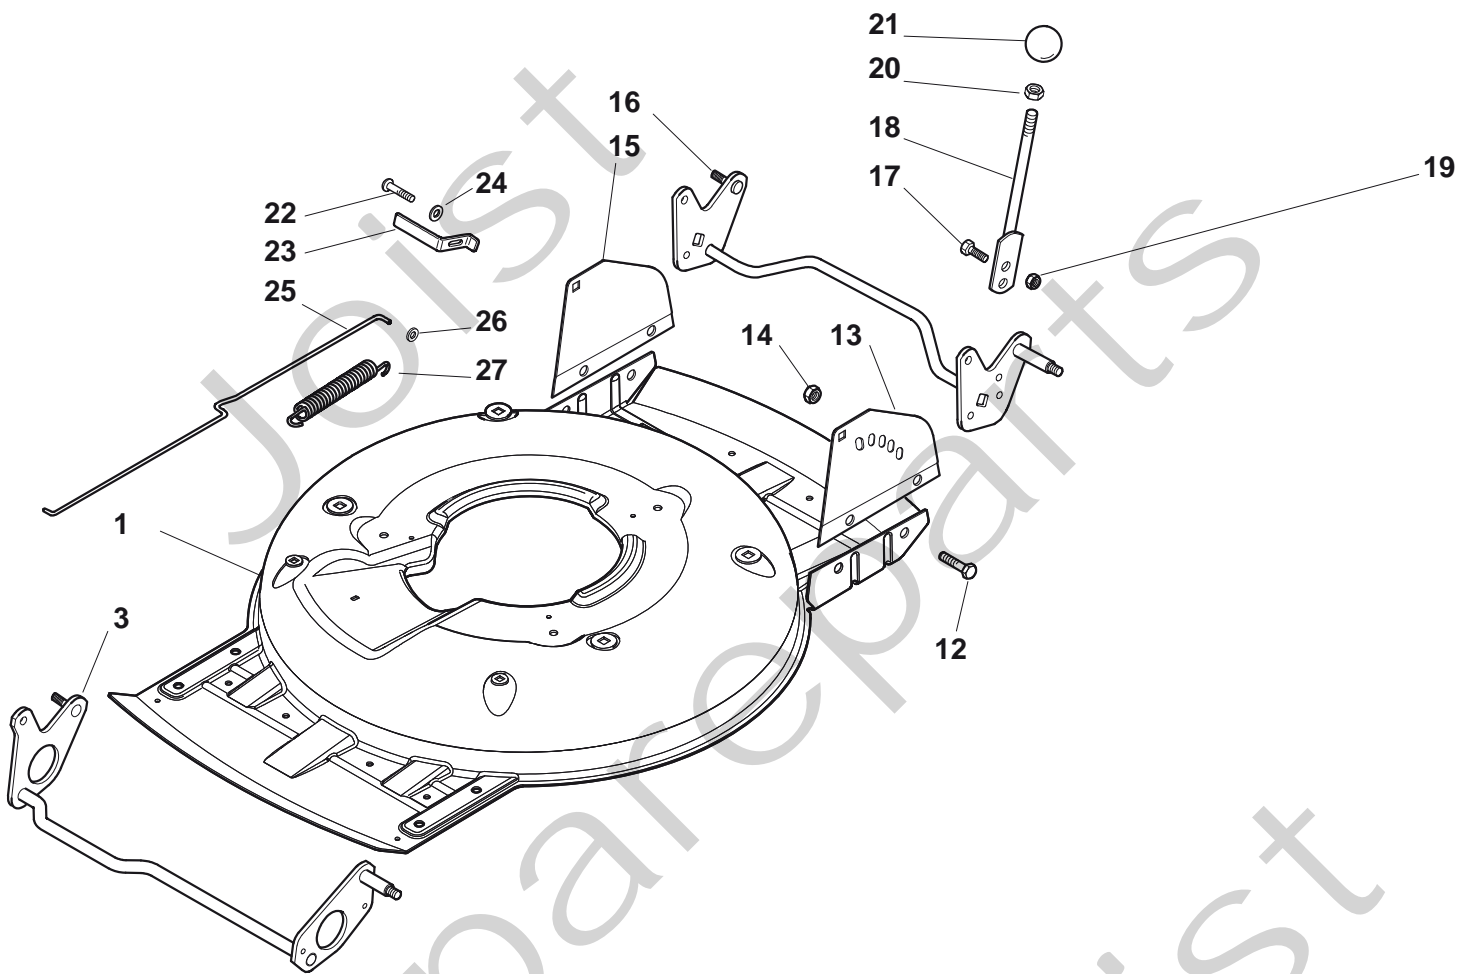

MULTICLIP 50 S PLUS

MULTICLIP 50 S PLUS

Pos. Fig.	Antal Quantity	Art No Part No	Benämning	Description	Anmärkning Notes
1	1	322064691/0	Chassi INOX	Deck INOX	
1	1	81002909/1	Chassi-grå	Deck Grey	
3	1	81002849/0	Hjulaxel-fram	Axle, Front Wheels	
12	4	12791011/0	Skruv	Screw	
13	1	81545105/0	Platta-vä	Left Plate	
14	4	12154510/0	Mutter	Nut	
15	1	81545104/0	Platta-hö	Right Plate	
16	1	81002851/0	Hjulaxel-bakre	Axle, Rear Wheels	
17	2	12789000/0	Skruv	Screw	
18	1	81003323/0	Höjdinställningsspak	Lever, Height Adjustment	
19	2	12154330/0	Mutter	Nut	
20	1	12293200/0	Mutter	Nut	
21	1	22399812/0	Knopp	Knob	
22	2	12735661/0	Skruv	Screw	
23	2	22551529/0	Plåt	Plate	
24	2	12521330/0	Bricka	Washer	
25	1	22033329/0	Höjdinställn.stång	Rod, Height Adjustment Control	
26	2	12604899/0	Låsbricka	Crown Fastener	
27	1	22446184/0	Fjäder	Spring