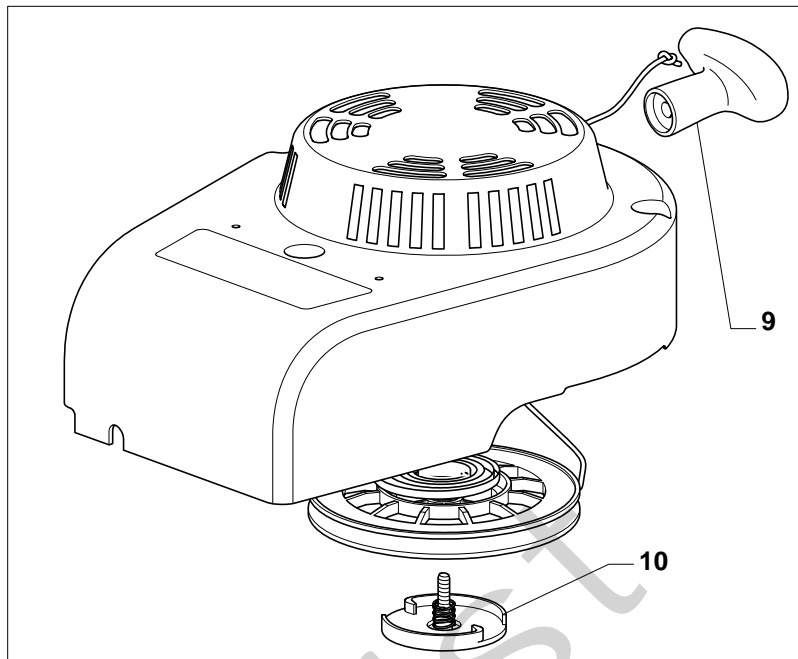

MULTICLIP 50 S PLUS

MULTICLIP 50 S PLUS

Pos. Fig.	Antal Quantity	Art No Part No	Benämning	Description	Anmärkning Notes
B	1	118550248/0	Packning	Gasket Carburettor Assy	
A	1	118550389/0	Kit Repair, Carburettor	Kit Repair, Carburettor	
1	1	118550276/0	Start kpl	Starter Assy	
A1	1	118550388/0	Kit Repair, Carburettor	Kit Repair, Carburettor	
2	1	118550336/0	Mutter	Nut	
3	1	118550335/0	Starter Cup	Starter Cup	
4	1	118550254/0	Fläkt	Flywheel Fan	
5	1	118550253/0	Svängjul	Flywheel Ass.Y	
6	1	118550301/0	Skruv	Stud Bolt	
7	1	118550255/0	Elektron kspole	Electronic Coil	
9	1	118550274/0	Starthandtag	Starter Handle	
10	1	118550275/0	Starter Pawl Set	Starter Pawl Set	
11	1	118550258/1	Lufffilter	Air Cleaner Assy	
12	1	118550378/0	Packning	Gasket Assy	
13	1	118550376/0	Flywheel Brake/Stop Switch Assy	Flywheel Brake/Stop Switch Assy	
14	2	118550302/0	Skruv	Stud Bolt	
15	1	118550340/0	Bränsleslang-in	Fuel Pipe	
16	1	118550259/0	Remote Control Assy	Remote Control Assy	
17	2	118550298/0	Skruv	Stud Bolt	
18	1	118550339/0	Lock	Fuel Cap	
19	1	118550314/0	Bränslefilter	Fuel Filter	
20	1	118550316/0	Tank	Tank	
21A	1	118550396/0	Lufffilterlock	Air Cleaner Cover	
21	1	118550452/0	Lufffilter	Air Filter	
22	1	118550337/0	Casing Clamp	Casing Clamp	
23	1	118550338/0	Skruv	Screw	
24	1	118550397/0	Governor Link	Governor Link	
25	1	118550260/0	Fjäder	Spring	
26	1	118550266/0	Arm Governor Assy	Arm Governor Assy	
27	1	118550263/0	Fjäder	Spring	
28	1	118550264/0	Choke Control Rod	Choke Control Rod	
29	1	118550390/0	Förgasare	Carburettor	
30	1	118550315/0	Skruv	Stud Bolt