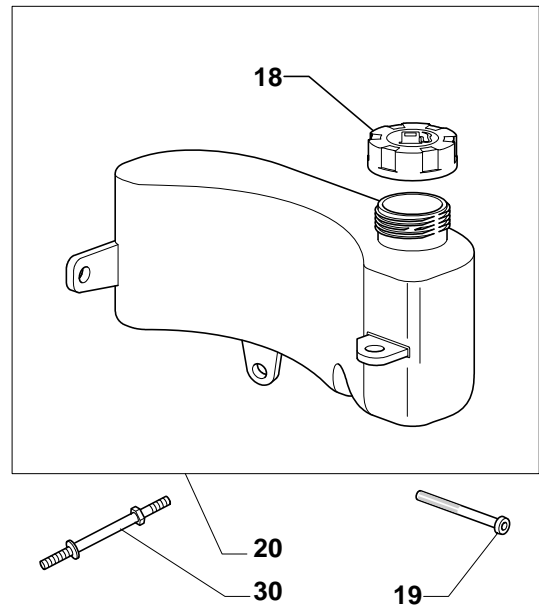

MULTICLIP 50 S PLUS

MULTICLIP 50 S PLUS

Pos. Fig.	Antal Quantity	Art No Part No	Benämning	Description	Anmärkning Notes
B	1	118550248/0	Packning	Gasket Carburettor Assy	
A	1	118550389/0	Kit Repair, Carburettor	Kit Repair, Carburettor	
1	1	118550276/0	Start kpl	Starter Assy	
A1	1	118550388/0	Kit Repair, Carburettor	Kit Repair, Carburettor	
2	1	118550336/0	Mutter	Nut	
3	1	118550335/0	Starter Cup	Starter Cup	
4	1	118550254/0	Fläkt	Flywheel Fan	
5	1	118550253/0	Svängjul	Flywheel Ass.Y	
6	1	118550301/0	Skruv	Stud Bolt	
7	1	118550255/0	Elektron kspole	Electronic Coil	
9	1	118550274/0	Starthandtag	Starter Handle	
10	1	118550275/0	Starter Pawl Set	Starter Pawl Set	
11	1	118550258/1	Lufffilter	Air Cleaner Assy	
12	1	118550378/0	Packning	Gasket Assy	
13	1	118550376/0	Flywheel Brake/Stop Switch Assy	Flywheel Brake/Stop Switch Assy	
14	2	118550302/0	Skruv	Stud Bolt	
15	1	118550340/0	Bränsleslang-in	Fuel Pipe	
16	1	118550259/0	Remote Control Assy	Remote Control Assy	
17	2	118550298/0	Skruv	Stud Bolt	
18	1	118550339/0	Lock	Fuel Cap	
19	1	118550314/0	Bränslefilter	Fuel Filter	
20	1	118550316/0	Tank	Tank	
21A	1	118550396/0	Lufffilterlock	Air Cleaner Cover	
21	1	118550452/0	Lufffilter	Air Filter	
22	1	118550337/0	Casing Clamp	Casing Clamp	
23	1	118550338/0	Skruv	Screw	
24	1	118550397/0	Governor Link	Governor Link	
25	1	118550260/0	Fjäder	Spring	
26	1	118550266/0	Arm Governor Assy	Arm Governor Assy	
27	1	118550263/0	Fjäder	Spring	
28	1	118550264/0	Choke Control Rod	Choke Control Rod	
29	1	118550390/0	Förgasare	Carburettor	
30	1	118550315/0	Skruv	Stud Bolt