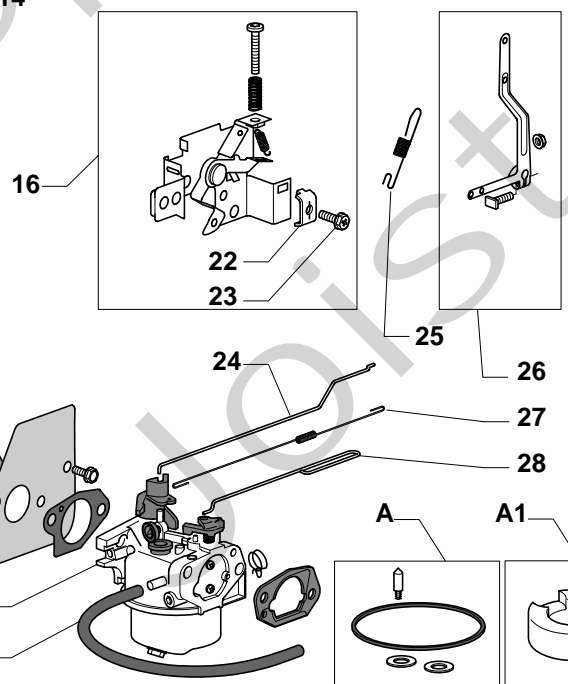

MULTICLIP 50 S PLUS

MULTICLIP 50 S PLUS

Pos. Fig.	Antal Quantity	Art No Part No	Benämning	Description	Anmärkning Notes
B	1	118550248/0	Packning	Gasket Carburettor Assy	
A	1	118550389/0	Kit Repair, Carburettor	Kit Repair, Carburettor	
1	1	118550276/0	Start kpl	Starter Assy	
A1	1	118550388/0	Kit Repair, Carburettor	Kit Repair, Carburettor	
2	1	118550336/0	Mutter	Nut	
3	1	118550335/0	Starter Cup	Starter Cup	
4	1	118550254/0	Fläkt	Flywheel Fan	
5	1	118550253/0	Svängjul	Flywheel Ass.Y	
6	1	118550301/0	Skruv	Stud Bolt	
7	1	118550255/0	Elektron kspole	Electronic Coil	
9	1	118550274/0	Starthandtag	Starter Handle	
10	1	118550275/0	Starter Pawl Set	Starter Pawl Set	
11	1	118550258/1	Lufffilter	Air Cleaner Assy	
12	1	118550378/0	Packning	Gasket Assy	
13	1	118550376/0	Flywheel Brake/Stop Switch Assy	Flywheel Brake/Stop Switch Assy	
14	2	118550302/0	Skruv	Stud Bolt	
15	1	118550340/0	Bränsleslang-in	Fuel Pipe	
16	1	118550259/0	Remote Control Assy	Remote Control Assy	
17	2	118550298/0	Skruv	Stud Bolt	
18	1	118550339/0	Lock	Fuel Cap	
19	1	118550314/0	Bränslefilter	Fuel Filter	
20	1	118550316/0	Tank	Tank	
21A	1	118550396/0	Lufffilterlock	Air Cleaner Cover	
21	1	118550452/0	Lufffilter	Air Filter	
22	1	118550337/0	Casing Clamp	Casing Clamp	
23	1	118550338/0	Skruv	Screw	
24	1	118550397/0	Governor Link	Governor Link	
25	1	118550260/0	Fjäder	Spring	
26	1	118550266/0	Arm Governor Assy	Arm Governor Assy	
27	1	118550263/0	Fjäder	Spring	
28	1	118550264/0	Choke Control Rod	Choke Control Rod	
29	1	118550390/0	Förgasare	Carburettor	
30	1	118550315/0	Skruv	Stud Bolt