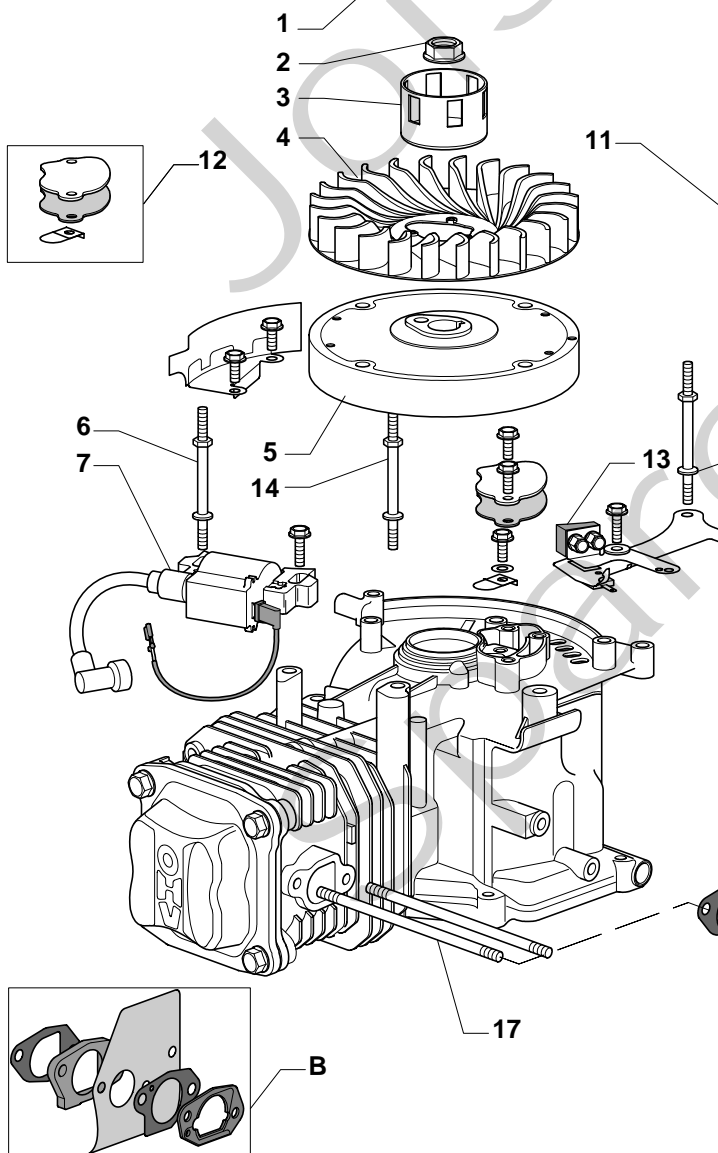

MULTICLIP 50 S PLUS

MULTICLIP 50 S PLUS

Pos. Fig.	Antal Quantity	Art No Part No	Benämning	Description	Anmärkning Notes
B	1	118550248/0	Packning	Gasket Carburettor Assy	
A	1	118550389/0	Kit Repair, Carburettor	Kit Repair, Carburettor	
1	1	118550276/0	Start kpl	Starter Assy	
A1	1	118550388/0	Kit Repair, Carburettor	Kit Repair, Carburettor	
2	1	118550336/0	Mutter	Nut	
3	1	118550335/0	Starter Cup	Starter Cup	
4	1	118550254/0	Fläkt	Flywheel Fan	
5	1	118550253/0	Svängjul	Flywheel Ass.Y	
6	1	118550301/0	Skruv	Stud Bolt	
7	1	118550255/0	Elektron kspole	Electronic Coil	
9	1	118550274/0	Starthandtag	Starter Handle	
10	1	118550275/0	Starter Pawl Set	Starter Pawl Set	
11	1	118550258/1	Lufffilter	Air Cleaner Assy	
12	1	118550378/0	Packning	Gasket Assy	
13	1	118550376/0	Flywheel Brake/Stop Switch Assy	Flywheel Brake/Stop Switch Assy	
14	2	118550302/0	Skruv	Stud Bolt	
15	1	118550340/0	Bränsleslang-in	Fuel Pipe	
16	1	118550259/0	Remote Control Assy	Remote Control Assy	
17	2	118550298/0	Skruv	Stud Bolt	
18	1	118550339/0	Lock	Fuel Cap	
19	1	118550314/0	Bränslefilter	Fuel Filter	
20	1	118550316/0	Tank	Tank	
21A	1	118550396/0	Lufffilterlock	Air Cleaner Cover	
21	1	118550452/0	Lufffilter	Air Filter	
22	1	118550337/0	Casing Clamp	Casing Clamp	
23	1	118550338/0	Skruv	Screw	
24	1	118550397/0	Governor Link	Governor Link	
25	1	118550260/0	Fjäder	Spring	
26	1	118550266/0	Arm Governor Assy	Arm Governor Assy	
27	1	118550263/0	Fjäder	Spring	
28	1	118550264/0	Choke Control Rod	Choke Control Rod	
29	1	118550390/0	Förgasare	Carburettor	
30	1	118550315/0	Skruv	Stud Bolt