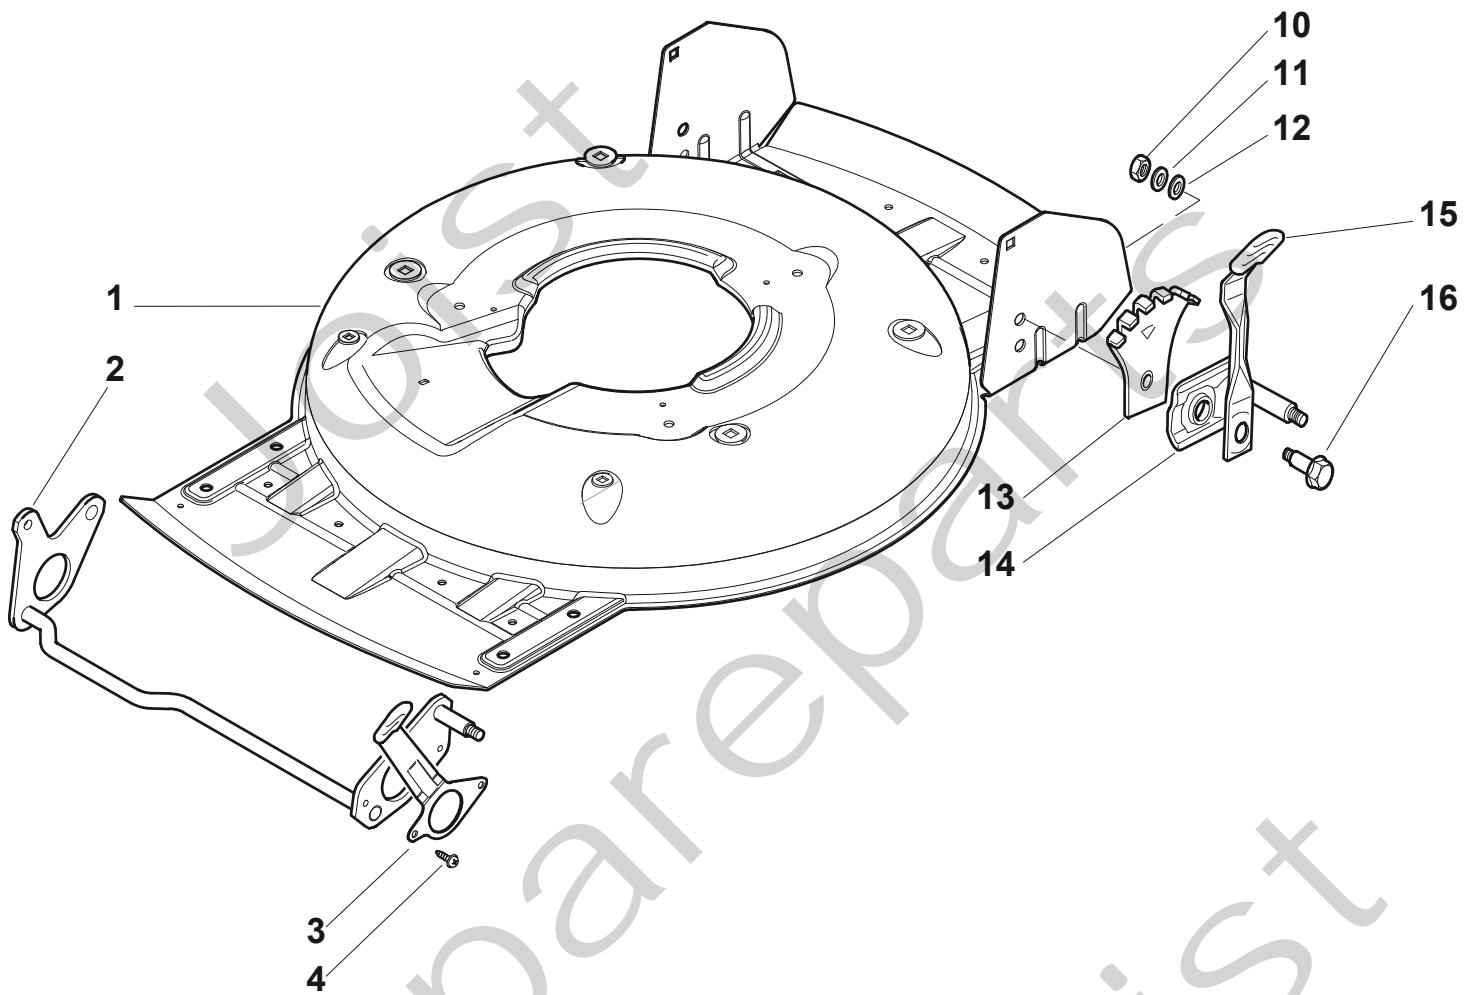

Genuine Spare Parts

www.stiga.com

MULTICLIP 50 S B Model Year 2011

- Use GLOBAL GARDEN PRODUCT Genuine Spare Parts specified in the parts list for repair and/or replacement.
- The contents described in the parts list may change due to improvement.
- The drawings of the spare parts are only indicative and might not represent the part in question exactly.
- The indications "right" - "left" - "front" - "rear" refer to the position of the operator when using the machine.
- When placing orders of parts for repair and/or replacement, make sure that the illustrated parts list is the one applying to the machine's year of manufacture, as shown on the identification plate attached to the machine.

MULTICLIP 50 S B

MULTICLIP 50 S B

Pos. Fig.	Antal Quantity	Art No Part No	Benämning	Description	Anmärkning Notes
1	1	81002907/1	Chassi-gul	Deck Yellow	
2	1	81002849/0	Hjulaxel-fram	Axle, Front Wheels	
3	1	81003276/0	Höjdinställningsspak	Lever, Height Adjustment	
4	2	12735661/0	Skruv	Screw	
10	2	12293200/0	Mutter	Nut	
11	2	12583500/0	Bricka	Grower	
12	2	12523070/0	Bricka	Washer	
13	2	22735547/0	Höjdinställn.sektor	Sector, Height Adjustment	
14	2	81005082/0	Hjulfäste	Support, Wheel	
15	2	81003286/0	Höjdinställningsspak	Lever, Height Adjustment	
16	2	22519811/0	Stift	Pin	