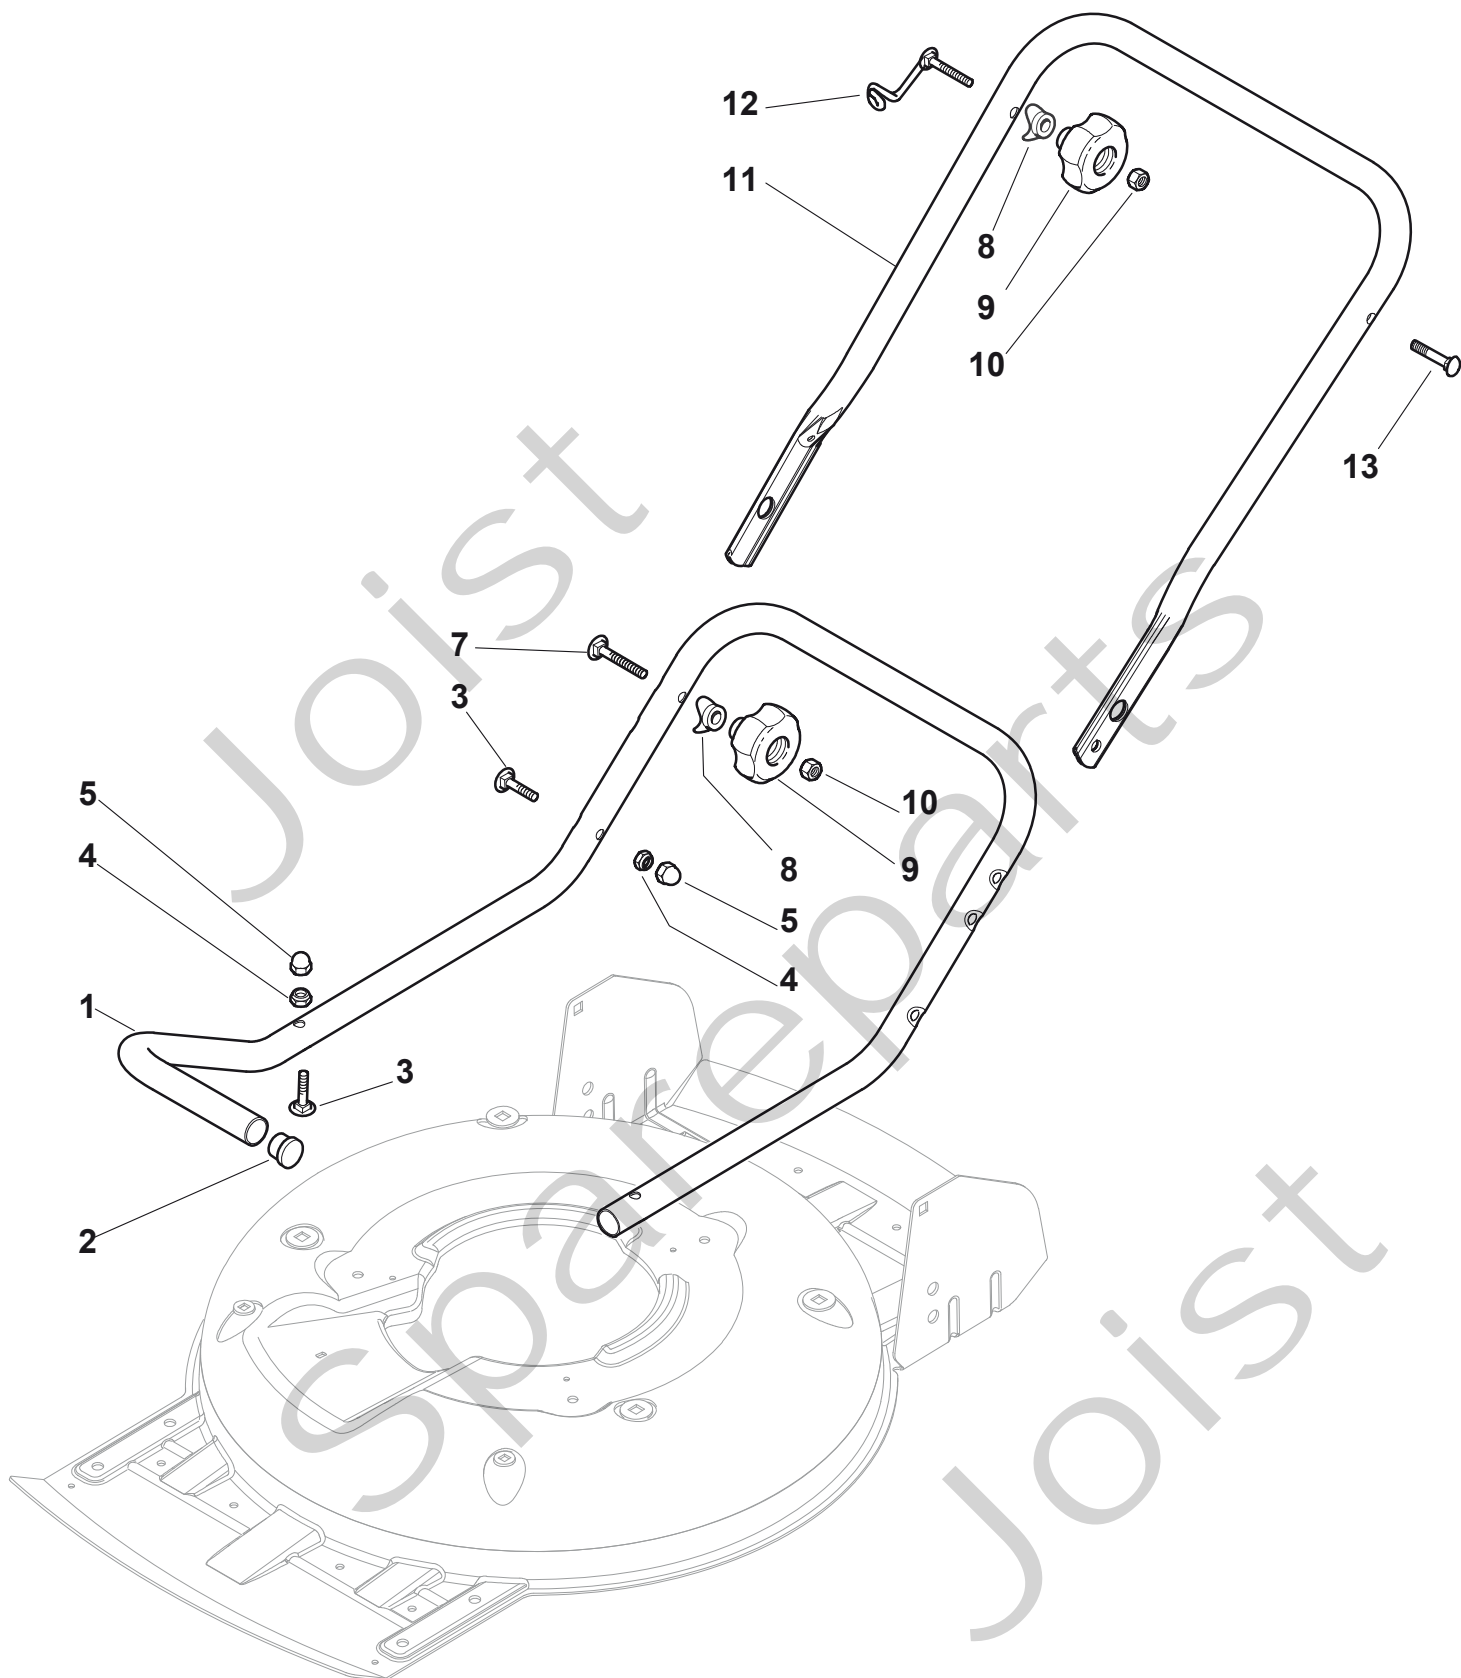

MULTICLIP 50 S B

MULTICLIP 50 S B

Pos. Fig.	Antal Quantity	Art No Part No	Benämning	Description	Anmärkning Notes
1	1	81006667/0	Styre-underdel	Handle, Lower Part	
2	2	18566110/0	Skydd-grå	Cap	
3	4	12818900/0	Skruv	Screw	
4	4	12155000/0	Mutter	Nut	
5	4	18203854/0	Tätningshylsa	Protection	
6	4	12818900/0	Skruv	Screw	
7	2	12819201/0	Skruv	Screw	
8	4	22680006/1	Bricka	Washer	
9	4	322399804/1	Knopp	Knob	
10	4	12293200/0	Mutter	Nut	
11	1	81006668/0	Styre-mellandel	Handle, Middle Part	
12	1	81003801/1	Fjäder	Guide Spring	
13	1	12819201/0	Skruv	Screw