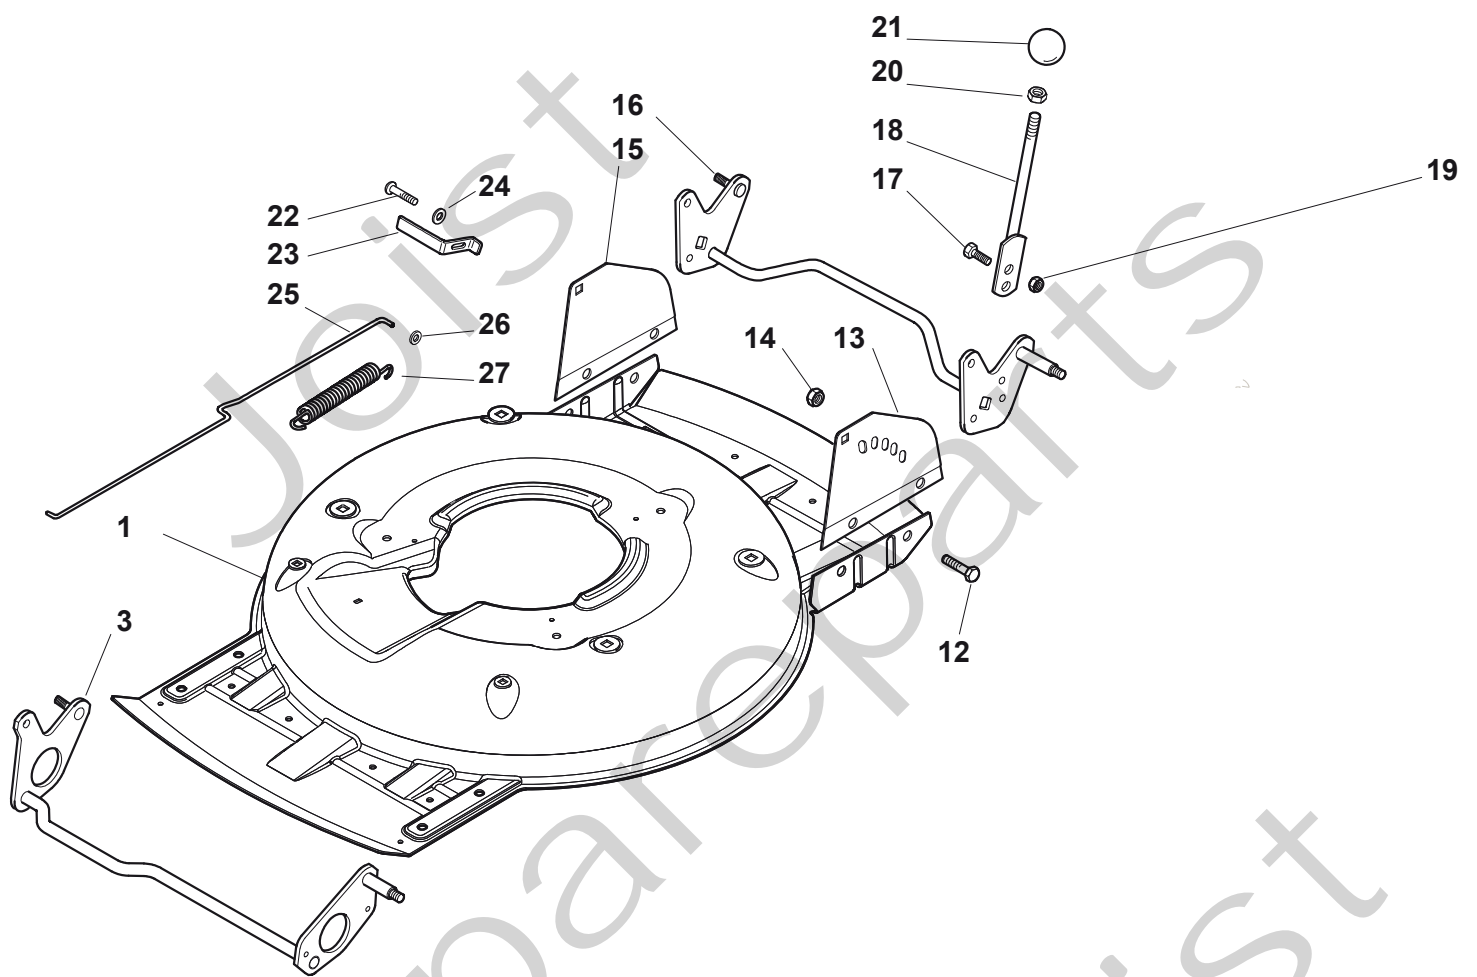

Genuine Spare Parts

www.stiga.com

MULTICLIP 50 SE RENTAL B Model Year 2011

- Use GLOBAL GARDEN PRODUCT Genuine Spare Parts specified in the parts list for repair and/or replacement.
- The contents described in the parts list may change due to improvement.
- The drawings of the spare parts are only indicative and might not represent the part in question exactly.
- The indications "right" - "left" - "front" - "rear" refer to the position of the operator when using the machine.
- When placing orders of parts for repair and/or replacement, make sure that the illustrated parts list is the one applying to the machine's year of manufacture, as shown on the identification plate attached to the machine.

MULTICLIP 50 SE RENTAL B

MULTICLIP 50 SE RENTAL B

Pos. Fig.	Antal Quantity	Art No Part No	Benämning	Description	Anmärkning Notes
1	1	322064691/0	Chassi INOX	Deck INOX	
1	1	81002909/1	Chassi-grå	Deck Grey	
3	1	81002849/0	Hjulaxel-fram	Axle, Front Wheels	
12	4	12791011/0	Skruv	Screw	
13	1	81545105/0	Platta-vä	Left Plate	
14	4	12154510/0	Mutter	Nut	
15	1	81545104/0	Platta-hö	Right Plate	
16	1	81002851/0	Hjulaxel-bakre	Axle, Rear Wheels	
17	2	12789000/0	Skruv	Screw	
18	1	81003323/0	Höjdinställningsspak	Lever, Height Adjustment	
19	2	12154330/0	Mutter	Nut	
20	1	12293200/0	Mutter	Nut	
21	1	22399812/0	Knopp	Knob	
22	2	12735661/0	Skruv	Screw	
23	2	22551529/0	Plåt	Plate	
24	2	12521330/0	Bricka	Washer	
25	1	22033329/0	Höjdinställn.stång	Rod, Height Adjustment Control	
26	2	12604899/0	Låsbricka	Crown Fastener	
27	1	22446184/0	Fjäder	Spring	