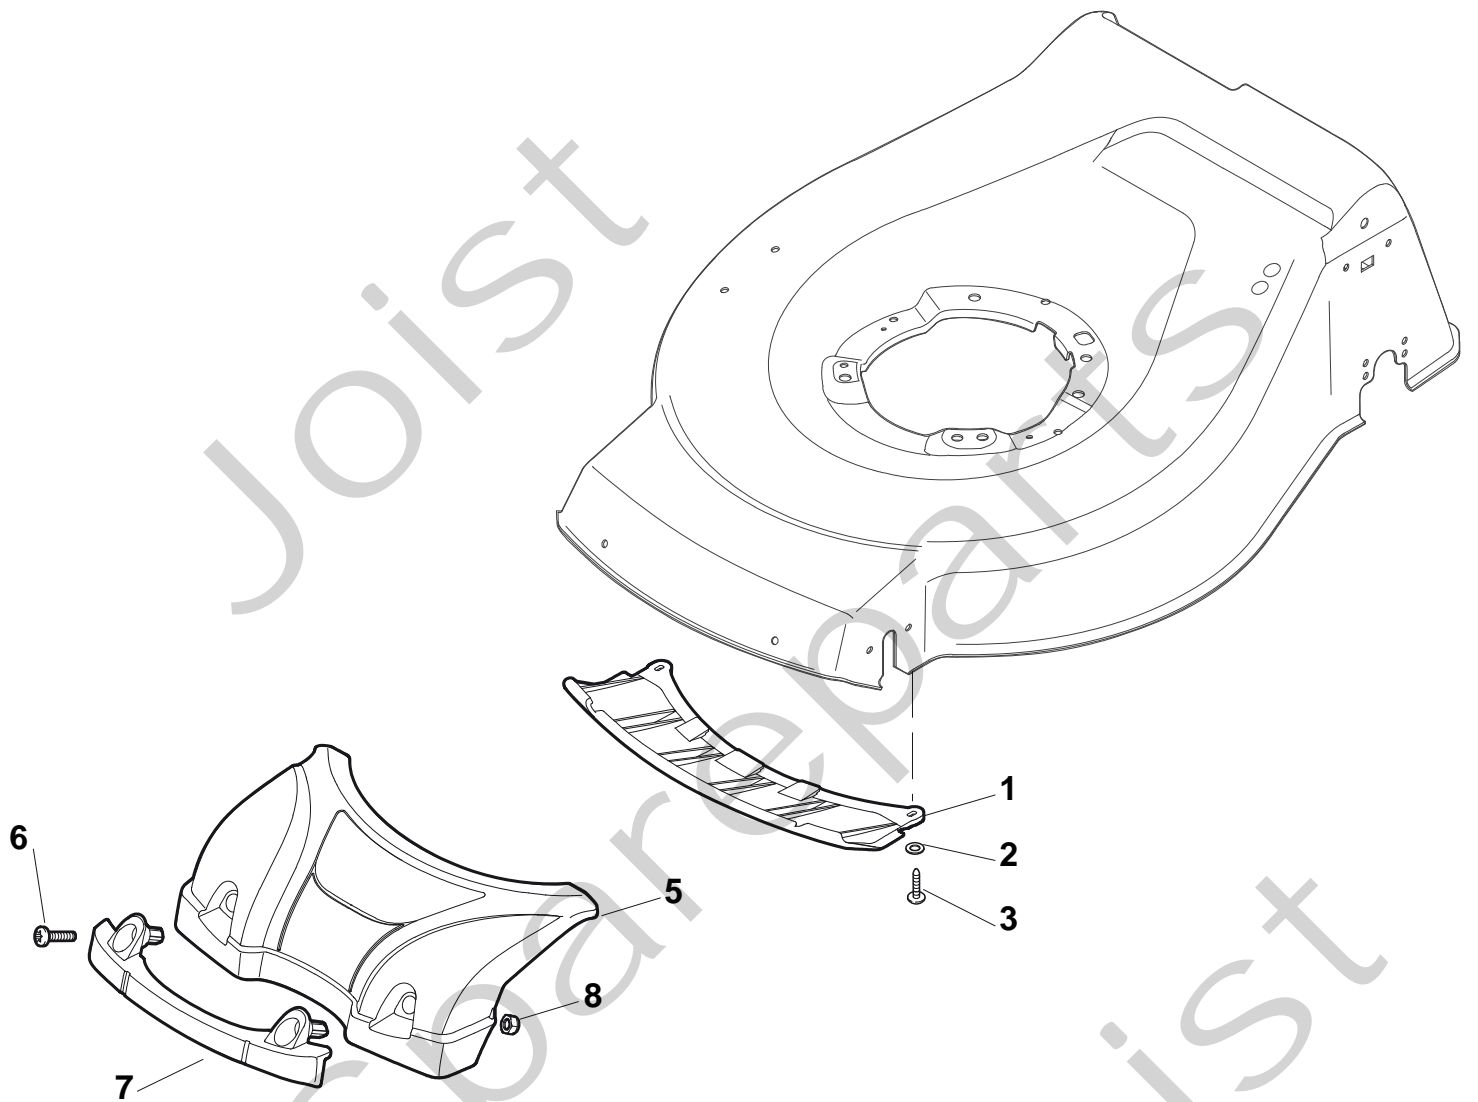

Genuine Spare Parts

www.stiga.com

COMBI 53 SQ BW B Model Year 2011

- Use GLOBAL GARDEN PRODUCT Genuine Spare Parts specified in the parts list for repair and/or replacement.
- The contents described in the parts list may change due to improvement.
- The drawings of the spare parts are only indicative and might not represent the part in question exactly.
- The indications "right" - "left" - "front" - "rear" refer to the position of the operator when using the machine.
- When placing orders of parts for repair and/or replacement, make sure that the illustrated parts list is the one applying to the machine's year of manufacture, as shown on the identification plate attached to the machine.

COMBI 53 SQ BW B

COMBI 53 SQ BW B

Pos. Fig.	Antal Quantity	Art No Part No	Benämning	Description	Anmärkning Notes
1	1	381003918/0	Chassi-svart	Deck Black	
2	1	122534131/0	Remstyrning	Pin	
3	1	381003398/0	Höjdinställningsspak	Lever, Height Adjustment	
4	1	12154510/0	Mutter	Nut	
5	1	12788512/0	Skruv	Screw	
6	1	322394503/0	Knopp	Knob	
7	1	12521310/0	Bricka	Washer	
8	1	12150000/0	Mutter	Nut	
10	1	122943013/0	Skruv	Screw	
11	1	381002032/0	Höjdinställn.stång	Rod, Height Adjustment	
12	1	112436051/0	Plåt	Plate	
13	3	112727803/0	Skruv	Screw	
14	3	12154510/0	Mutter	Nut	
15	1	112727801/0	Skruv	Screw	
16	1	381002887/1	Hjulaxel-fram	Axle, Front Wheels	
17	1	12154510/0	Mutter	Nut	
21	2	322600145/0	Hjulskydd	Protection, Wheel	
24	4	12521350/0	Bricka	Washer	
25	4	12155000/0	Mutter	Nut	
27	2	322600208/0	Hjulskydd	Protection, Wheel	
31	1	381302835/0	Hjulaxel-bakre	Axle, Rear Wheels	
32	1	122450460/0	Fjäder	Spring	
33	4	112728697/0	Skruv	Screw	
34	2	22545152/0	Plåt	Plate	
35	4	112728697/0	Skruv	Screw	
36	2	322785304/0	Fäste	Support	
37	1	122570134/0	Drev hö	Pinion L	
38	2	322120115/0	Ringdrev	Ring Gear	
39	6	112728706/0	Skruv	Screw	
40	1	122570133/0	Drev vä	Pinion R	
41	1	122446192/0	Fjäder	Spring	