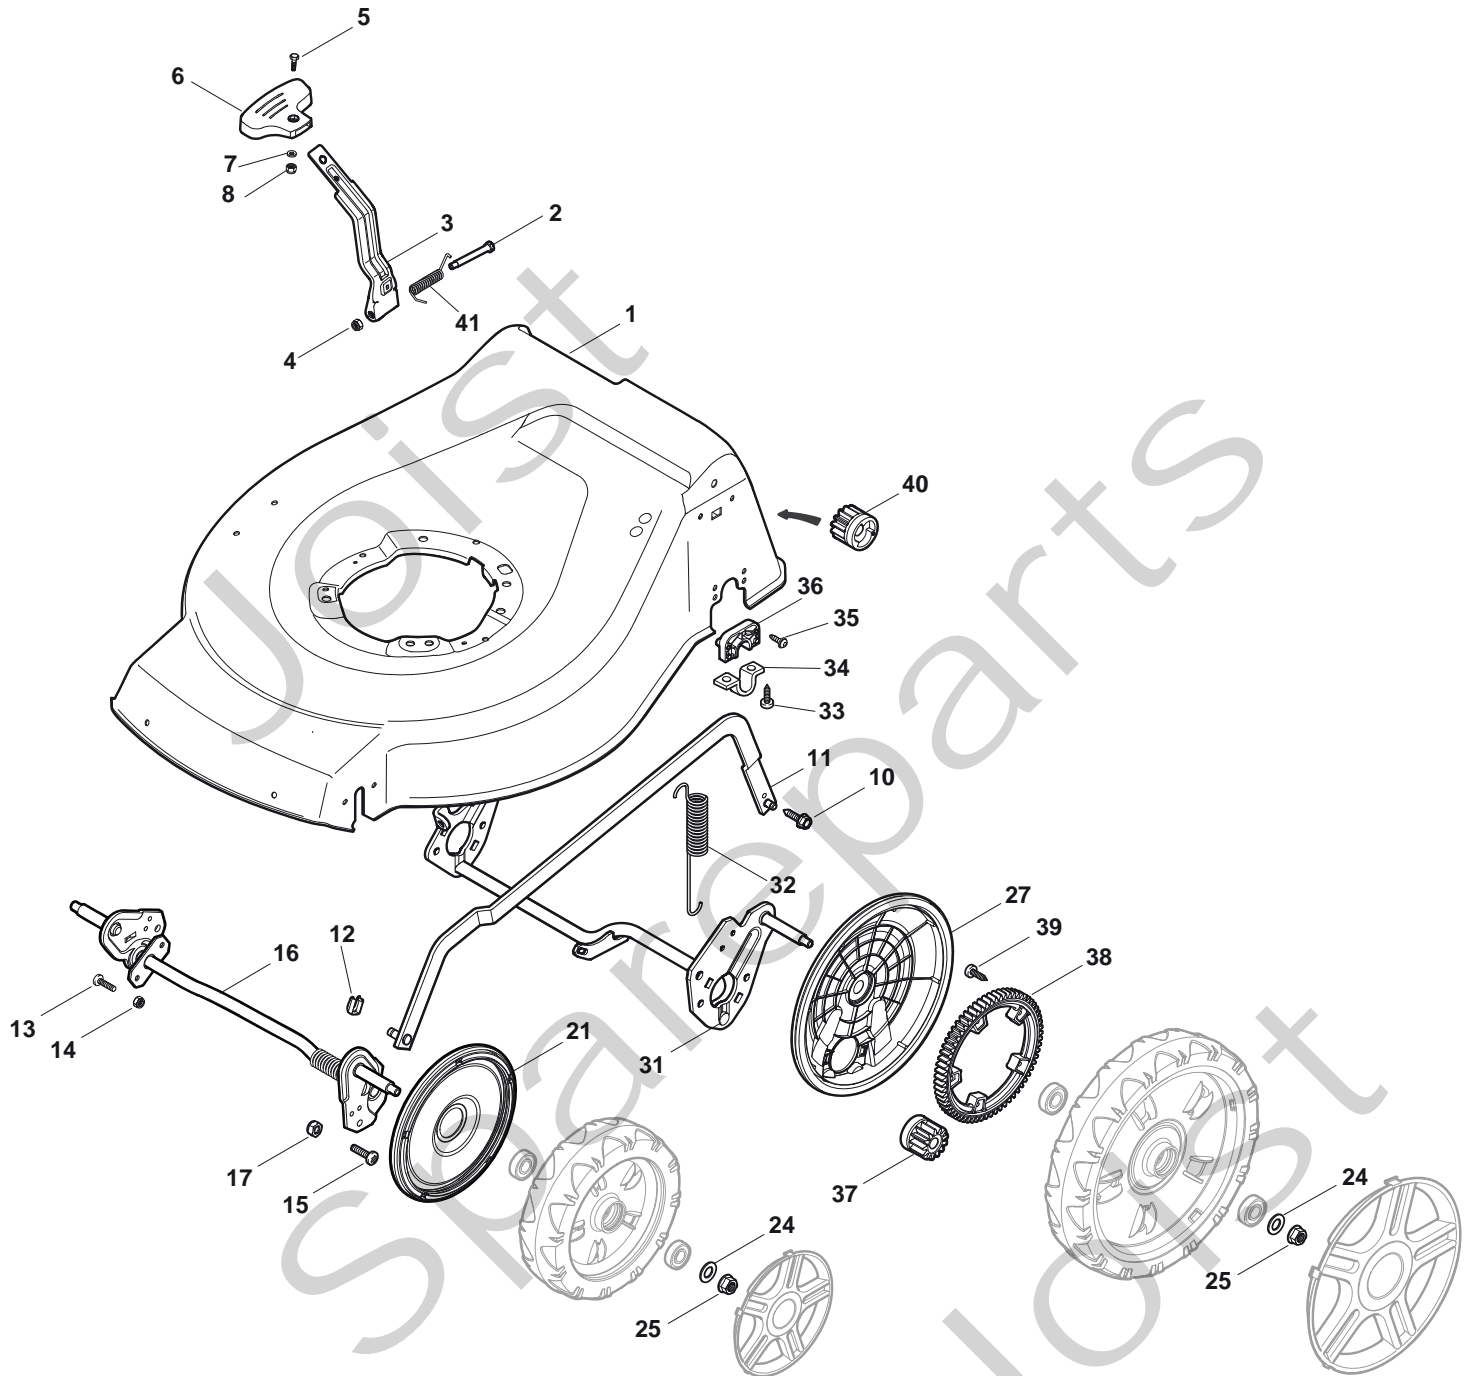

Genuine Spare Parts

www.stiga.com

COMBI 53 SQ BW B Model Year 2011

- Use GLOBAL GARDEN PRODUCT Genuine Spare Parts specified in the parts list for repair and/or replacement.
- The contents described in the parts list may change due to improvement.
- The drawings of the spare parts are only indicative and might not represent the part in question exactly.
- The indications "right" - "left" - "front" - "rear" refer to the position of the operator when using the machine.
- When placing orders of parts for repair and/or replacement, make sure that the illustrated parts list is the one applying to the machine's year of manufacture, as shown on the identification plate attached to the machine.

COMBI 53 SQ BW B

COMBI 53 SQ BW B

Pos. Fig.	Antal Quantity	Art No Part No	Benämning	Description	Anmärkning Notes
1	1	381003918/0	Chassi-svart	Deck Black	
2	1	122534131/0	Remstyrning	Pin	
3	1	381003398/0	Höjdinställningsspak	Lever, Height Adjustment	
4	1	12154510/0	Mutter	Nut	
5	1	12788512/0	Skruv	Screw	
6	1	322394503/0	Knopp	Knob	
7	1	12521310/0	Bricka	Washer	
8	1	12150000/0	Mutter	Nut	
10	1	122943013/0	Skruv	Screw	
11	1	381002032/0	Höjdinställn.stång	Rod, Height Adjustment	
12	1	112436051/0	Plåt	Plate	
13	3	112727803/0	Skruv	Screw	
14	3	12154510/0	Mutter	Nut	
15	1	112727801/0	Skruv	Screw	
16	1	381002887/1	Hjulaxel-fram	Axle, Front Wheels	
17	1	12154510/0	Mutter	Nut	
21	2	322600145/0	Hjulskydd	Protection, Wheel	
24	4	12521350/0	Bricka	Washer	
25	4	12155000/0	Mutter	Nut	
27	2	322600208/0	Hjulskydd	Protection, Wheel	
31	1	381302835/0	Hjulaxel-bakre	Axle, Rear Wheels	
32	1	122450460/0	Fjäder	Spring	
33	4	112728697/0	Skruv	Screw	
34	2	22545152/0	Plåt	Plate	
35	4	112728697/0	Skruv	Screw	
36	2	322785304/0	Fäste	Support	
37	1	122570134/0	Drev hö	Pinion L	
38	2	322120115/0	Ringdrev	Ring Gear	
39	6	112728706/0	Skruv	Screw	
40	1	122570133/0	Drev vä	Pinion R	
41	1	122446192/0	Fjäder	Spring	