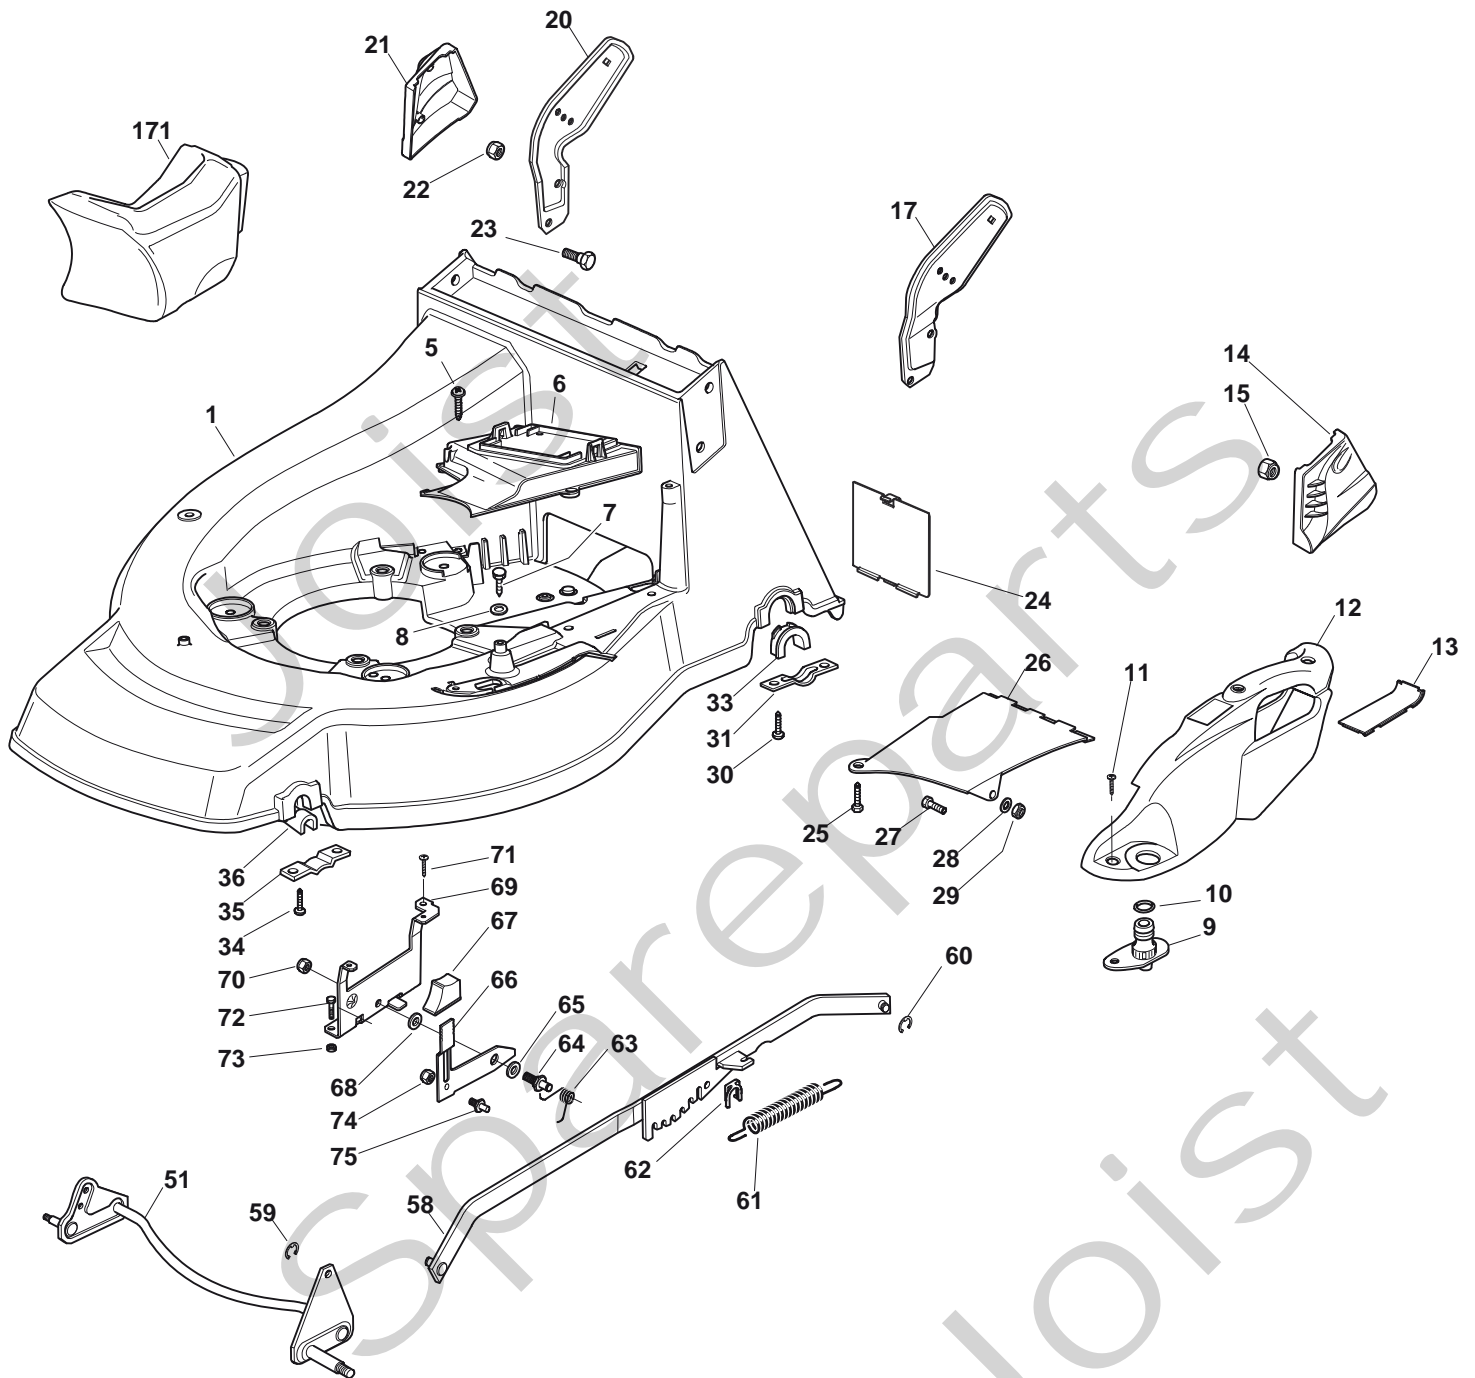

TURBO POWER 50 S B

TURBO POWER 50 S B

Pos. Fig.	Antal Quantity	Art No Part No	Benämning	Description	Anmärkning Notes
1	1	81003500/0	Chassi-röd	Deck Red	
5	2	12728522/0	Skruv	Screw	
6	1	22060221/0	Skydd	Protection, Belt	
7	1	12729600/0	Skruv	Screw	
8	2	12523040/0	Bricka	Washer	
9	1	22034000/0	Hjulaxel-ram	Washing Connection	
10	1	19035000/0	O-ring	Or Ring	
11	3	12728520/0	Skruv	Screw	
12	1	22060146/0	Kåpa	Deck, Adjustment	
13	1	22546070/0	Plåt	Plate	
14	1	22601003/0	Skydd	Protection	
15	2	12155000/0	Mutter	Nut	
17	1	22778397/1	Fäste-vä	Bracket, L	
20	1	22778396/1	Fäste-hö	Bracket, R	
21	1	322601002/1	Skydd	Protection	
22	2	12155000/0	Mutter	Nut	
23	2	12793301/0	Skruv	Screw	
24	1	22595352/0	Inspection Door	Inspection Door	
25	1	12729600/0	Skruv	Screw	
26	1	22108205/0	Inmatningstratt	Conveyor	
27	1	12789000/0	Skruv	Screw	
28	1	12523020/0	Bricka	Washer	
29	1	12154330/0	Mutter	Nut	
30	4	12731350/0	Skruv	Screw	
31	2	22545147/0	Plåt	Plate	
33	2	22038407/0	Distans	Brass	
34	4	12731350/0	Skruv	Screw	
35	2	22545156/0	Plåt	Plate	
36	2	22038400/1	Bussning	Brass	
51	1	81002801/1	Hjulaxel-ram	Axle, Front Wheels	
58	1	81001137/0	Höjdinställn.stång	Rod, Height Adjustment	
59	1	12000930/0	Avgasrör	Crown Fastener	
60	1	12000930/0	Avgasrör	Crown Fastener	
61	1	122446187/0	Fjäder	Spring	
62	1	112436051/0	Plåt	Plate	
63	1	122446176/1	Fjäder	Spring	
64	1	22517880/1	Stift	Pin	
65	1	22672152/0	Bricka	Washer	
66	1	22322829/1	Reglagebygel-drivning	Lever, Height Adjustment	
67	1	22602000/0	Tryckring	Pushbutton, Lever	
68	1	22672151/0	Bricka	Washer	
69	1	22785115/0	Fäste	Support, Height	
70	1	12155000/0	Mutter	Nut	
71	1	12729600/0	Skruv	Screw	
72	2	12793101/0	Skruv	Screw	
73	2	12293201/0	Mutter	Nut	
74	1	12154510/0	Mutter	Nut	
75	1	22519746/0	Stift	Pin	
171	1	22140224/0	Deflektor	Cap