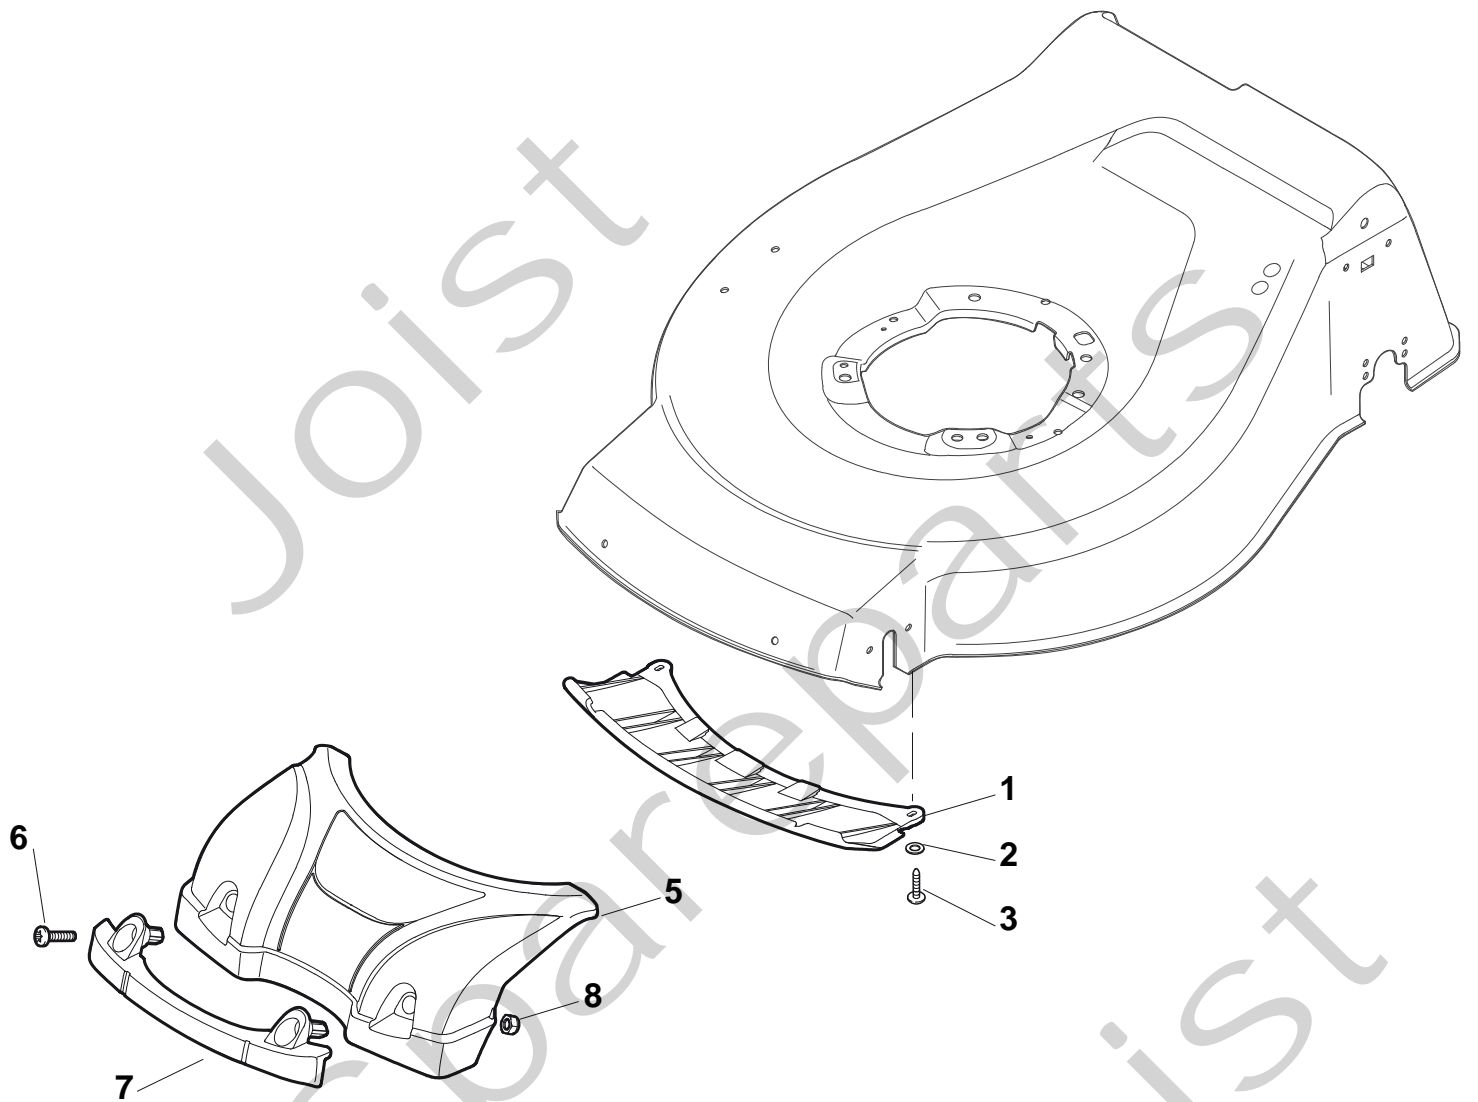

Genuine Spare Parts

www.stiga.com

TURBO 53 S BW PLUS H Model Year 2011

- Use GLOBAL GARDEN PRODUCT Genuine Spare Parts specified in the parts list for repair and/or replacement.
- The contents described in the parts list may change due to improvement.
- The drawings of the spare parts are only indicative and might not represent the part in question exactly.
- The indications "right" - "left" - "front" - "rear" refer to the position of the operator when using the machine.
- When placing orders of parts for repair and/or replacement, make sure that the illustrated parts list is the one applying to the machine's year of manufacture, as shown on the identification plate attached to the machine.

STIGA®

TURBO 53 S BW PLUS H

TURBO 53 S BW PLUS H

Pos. Fig.	Antal Quantity	Art No Part No	Benämning	Description	Anmärkning Notes
1	1	381003915/0	Chassi-gul	Deck Yellow	
2	1	122534131/0	Remstyrning	Pin	
3	1	381003398/0	Höjdinställningsspak	Lever, Height Adjustment	
4	1	12154510/0	Mutter	Nut	
5	1	12788512/0	Skruv	Screw	
6	1	322394503/0	Knopp	Knob	
7	1	12521310/0	Bricka	Washer	
8	1	12150000/0	Mutter	Nut	
10	1	122943013/0	Skruv	Screw	
11	1	381002032/0	Höjdinställn.stång	Rod, Height Adjustment	
12	1	112436051/0	Plåt	Plate	
13	3	112727803/0	Skruv	Screw	
14	3	12154510/0	Mutter	Nut	
15	1	112727801/0	Skruv	Screw	
16	1	381002887/1	Hjulaxel-fram	Axle, Front Wheels	
17	1	12154510/0	Mutter	Nut	
21	2	322600145/0	Hjulskydd	Protection, Wheel	
24	4	12521350/0	Bricka	Washer	
25	4	12155000/0	Mutter	Nut	
27	2	322600208/0	Hjulskydd	Protection, Wheel	
31	1	381302835/0	Hjulaxel-bakre	Axle, Rear Wheels	
32	1	122450460/0	Fjäder	Spring	
33	4	112728697/0	Skruv	Screw	
34	2	22545152/0	Plåt	Plate	
35	4	112728697/0	Skruv	Screw	
36	2	322785304/0	Fäste	Support	
37	1	122570134/0	Drev hö	Pinion L	
38	2	322120115/0	Ringdrev	Ring Gear	
39	6	112728706/0	Skruv	Screw	
40	1	122570133/0	Drev vä	Pinion R	
41	1	122446192/0	Fjäder	Spring	