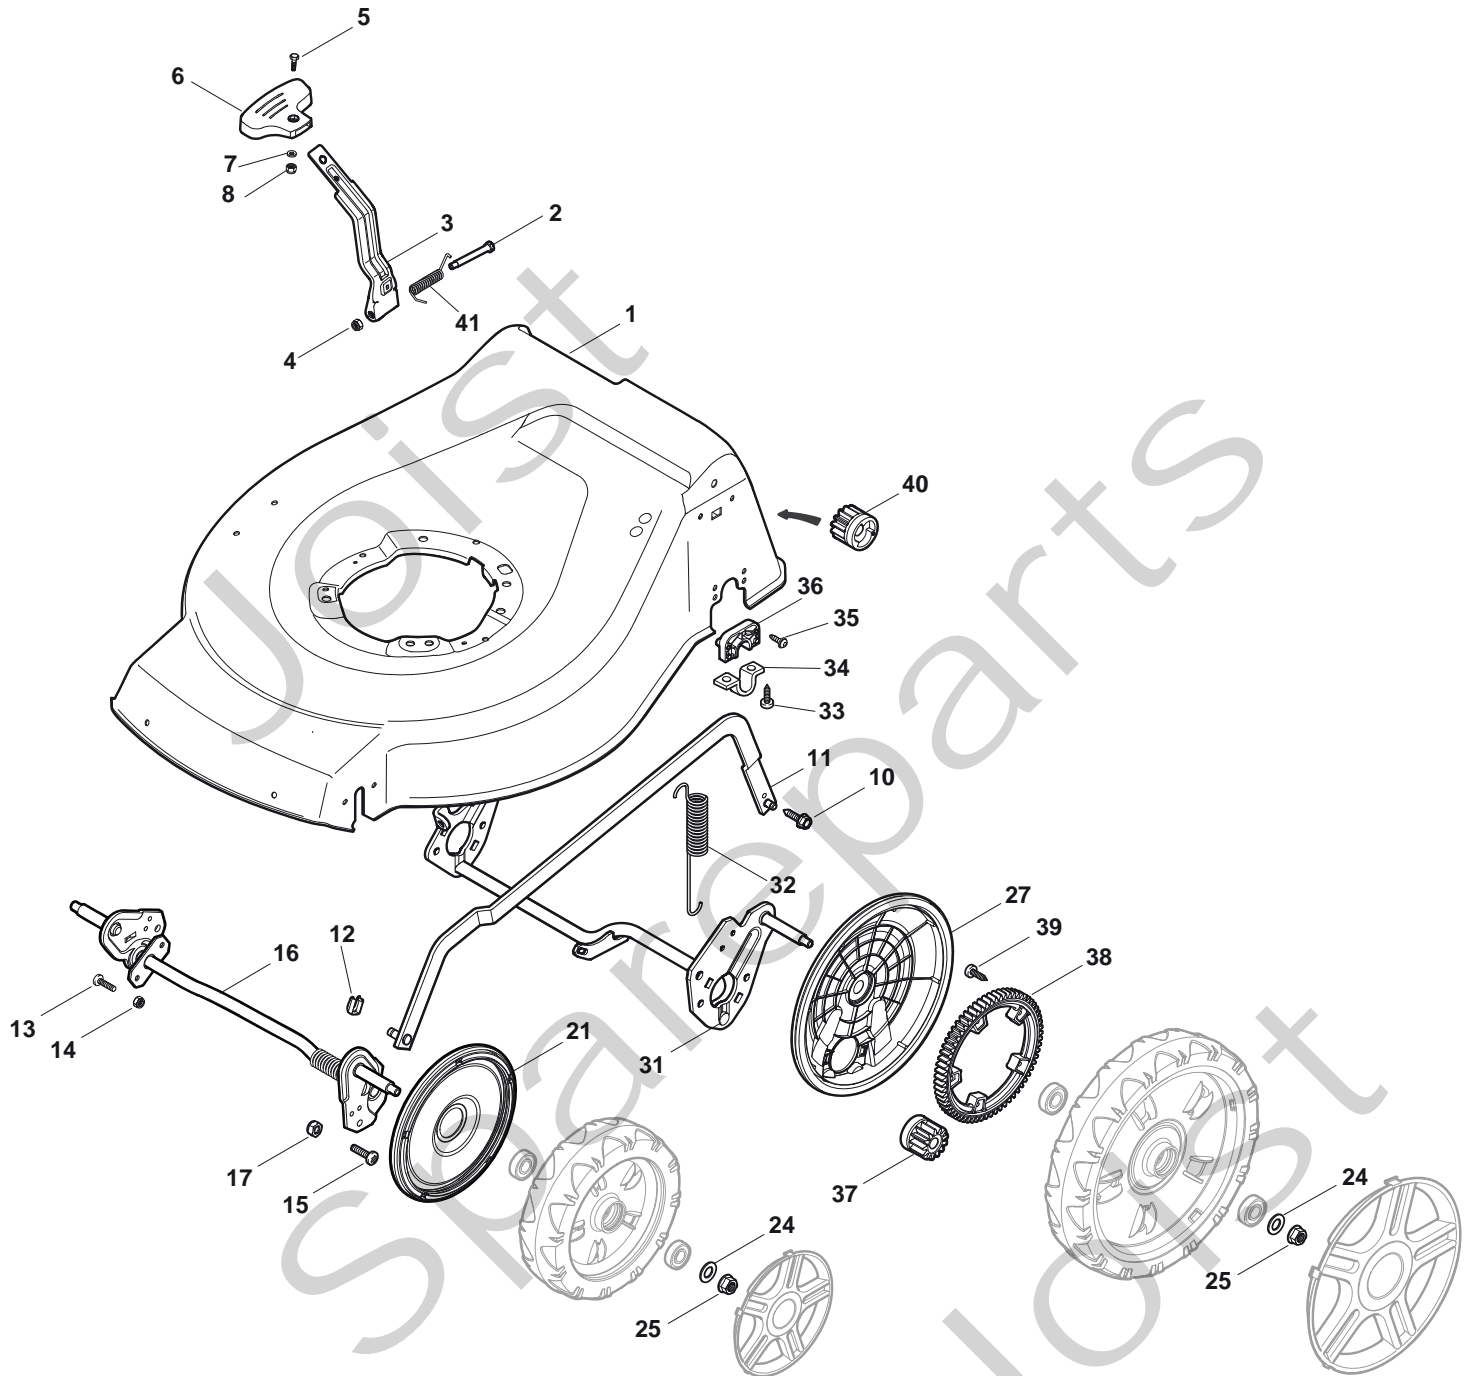

Genuine Spare Parts

www.stiga.com

TURBO 53 S BW PLUS H Model Year 2011

- Use GLOBAL GARDEN PRODUCT Genuine Spare Parts specified in the parts list for repair and/or replacement.
- The contents described in the parts list may change due to improvement.
- The drawings of the spare parts are only indicative and might not represent the part in question exactly.
- The indications "right" - "left" - "front" - "rear" refer to the position of the operator when using the machine.
- When placing orders of parts for repair and/or replacement, make sure that the illustrated parts list is the one applying to the machine's year of manufacture, as shown on the identification plate attached to the machine.

STIGA®

TURBO 53 S BW PLUS H

TURBO 53 S BW PLUS H

Pos. Fig.	Antal Quantity	Art No Part No	Benämning	Description	Anmärkning Notes
1	1	381003915/0	Chassi-gul	Deck Yellow	
2	1	122534131/0	Remstyrning	Pin	
3	1	381003398/0	Höjdinställningsspak	Lever, Height Adjustment	
4	1	12154510/0	Mutter	Nut	
5	1	12788512/0	Skruv	Screw	
6	1	322394503/0	Knopp	Knob	
7	1	12521310/0	Bricka	Washer	
8	1	12150000/0	Mutter	Nut	
10	1	122943013/0	Skruv	Screw	
11	1	381002032/0	Höjdinställn.stång	Rod, Height Adjustment	
12	1	112436051/0	Plåt	Plate	
13	3	112727803/0	Skruv	Screw	
14	3	12154510/0	Mutter	Nut	
15	1	112727801/0	Skruv	Screw	
16	1	381002887/1	Hjulaxel-fram	Axle, Front Wheels	
17	1	12154510/0	Mutter	Nut	
21	2	322600145/0	Hjulskydd	Protection, Wheel	
24	4	12521350/0	Bricka	Washer	
25	4	12155000/0	Mutter	Nut	
27	2	322600208/0	Hjulskydd	Protection, Wheel	
31	1	381302835/0	Hjulaxel-bakre	Axle, Rear Wheels	
32	1	122450460/0	Fjäder	Spring	
33	4	112728697/0	Skruv	Screw	
34	2	22545152/0	Plåt	Plate	
35	4	112728697/0	Skruv	Screw	
36	2	322785304/0	Fäste	Support	
37	1	122570134/0	Drev hö	Pinion L	
38	2	322120115/0	Ringdrev	Ring Gear	
39	6	112728706/0	Skruv	Screw	
40	1	122570133/0	Drev vä	Pinion R	
41	1	122446192/0	Fjäder	Spring	