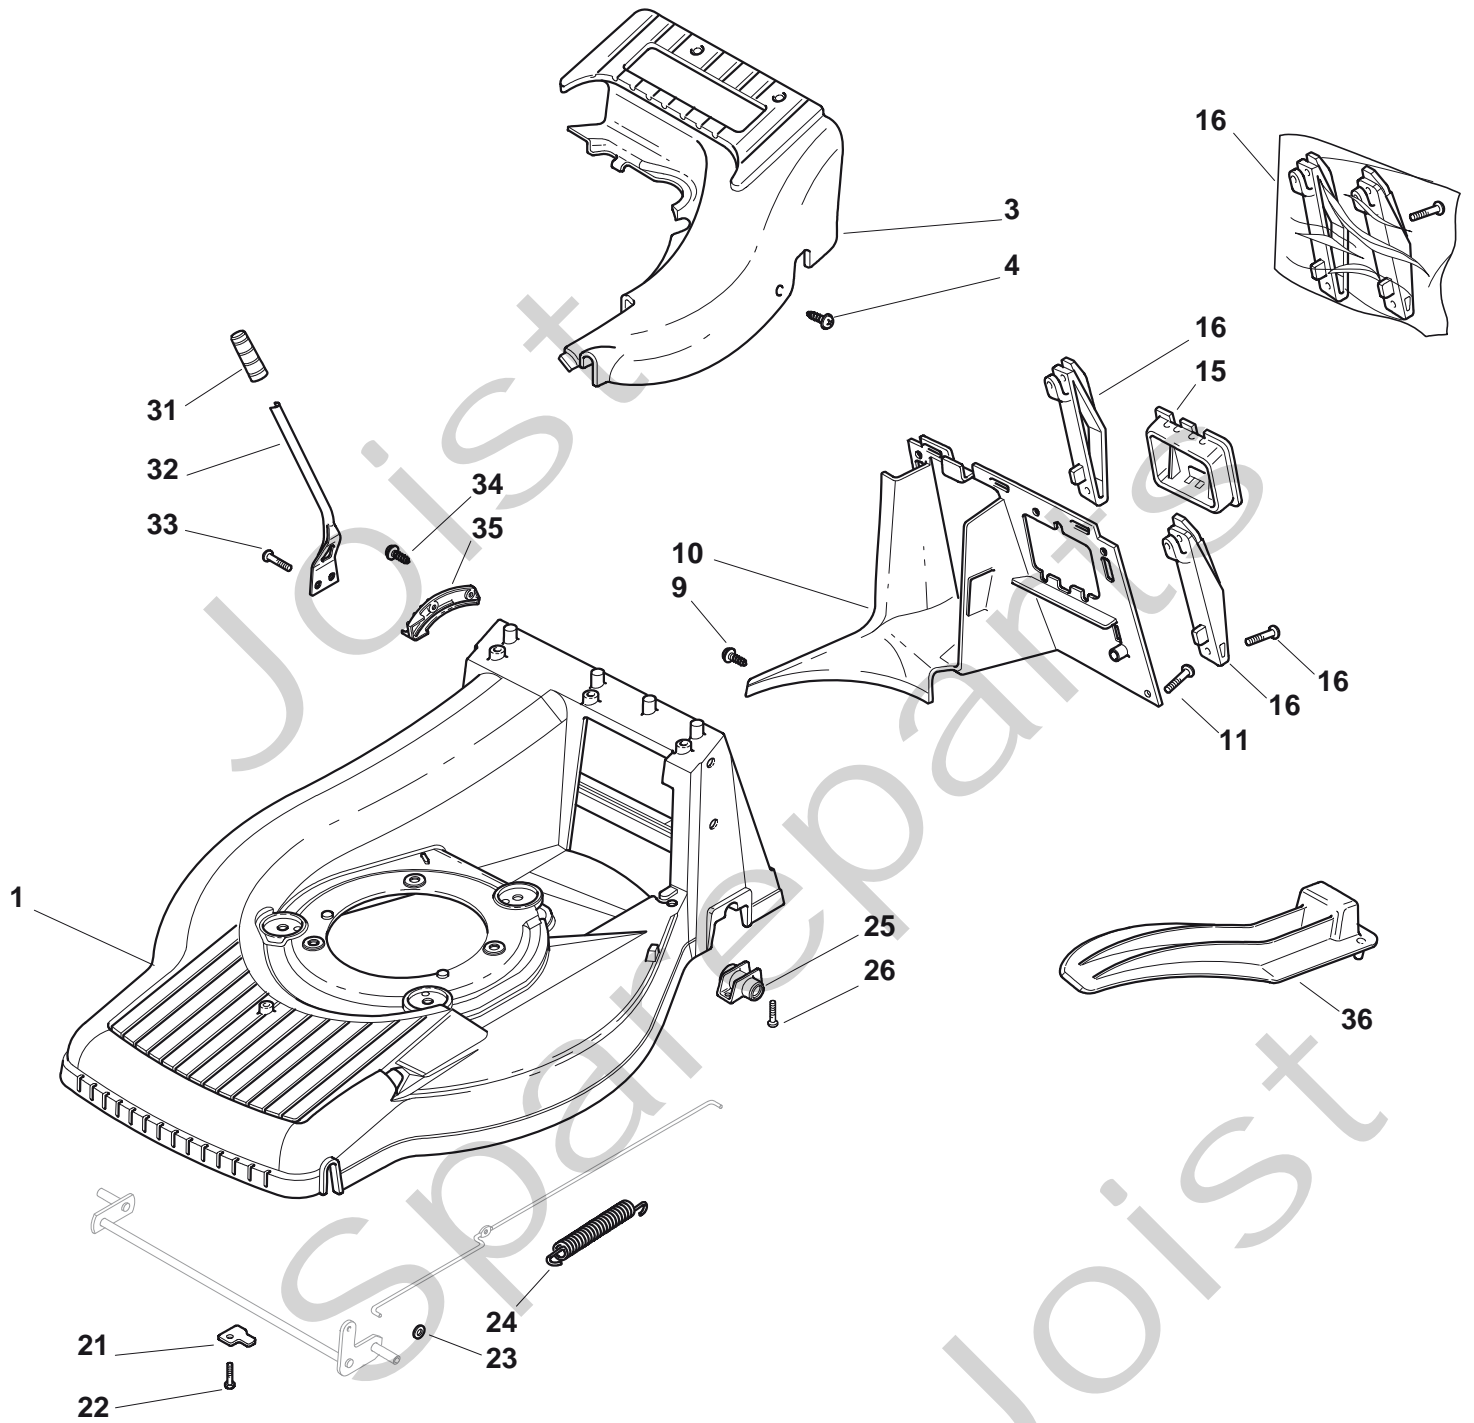

Genuine Spare Parts

www.stiga.com

TURBO 50 S RENTAL H Model Year 2011

- Use GLOBAL GARDEN PRODUCT Genuine Spare Parts specified in the parts list for repair and/or replacement.
- The contents described in the parts list may change due to improvement.
- The drawings of the spare parts are only indicative and might not represent the part in question exactly.
- The indications "right" - "left" - "front" - "rear" refer to the position of the operator when using the machine.
- When placing orders of parts for repair and/or replacement, make sure that the illustrated parts list is the one applying to the machine's year of manufacture, as shown on the identification plate attached to the machine.

TURBO 50 S RENTAL H

TURBO 50 S RENTAL H

Pos. Fig.	Antal Quantity	Art No Part No	Benämning	Description	Anmärkning Notes
1	1	81002657/0	Chassi-gul	Deck Yellow	
3	1	22060152/0	Skydd-gul	Protection, Yellow	
4	3	12728300/0	Skruv	Screw	
9	1	12728300/0	Skruv	Screw	
10	1	22108277/0	Ledplåt-bakre	Rear Conveyor Assy	
11	3	12735664/0	Skruv	Screw	
15	1	22109531/0	Kåpa	Cover	
16	1	81008658/1	Skruvsats	Outfit, Supports	
21	2	22545160/0	Trombocyt	Plate	
22	2	12735664/0	Skruv	Screw	
23	2	12604898/0	Låsring	Crown Fastener	
24	1	22446181/0	Fjäder	Spring	
25	2	22785153/0	Stöd	Support, Gear Box	
26	4	12735664/0	Skruv	Screw	
31	1	22399808/0	Knopp	Knob	
32	1	22321515/0	Höjdinställningsspak	Lever, Height Adjustment	
33	2	12735661/0	Skruv	Screw	
34	2	12728300/0	Skruv	Screw	
35	1	22735563/0	Höjdinställn.sektor	Sector, Height Adjustment	
36	1	22140231/0	Deflektor	Deflector	